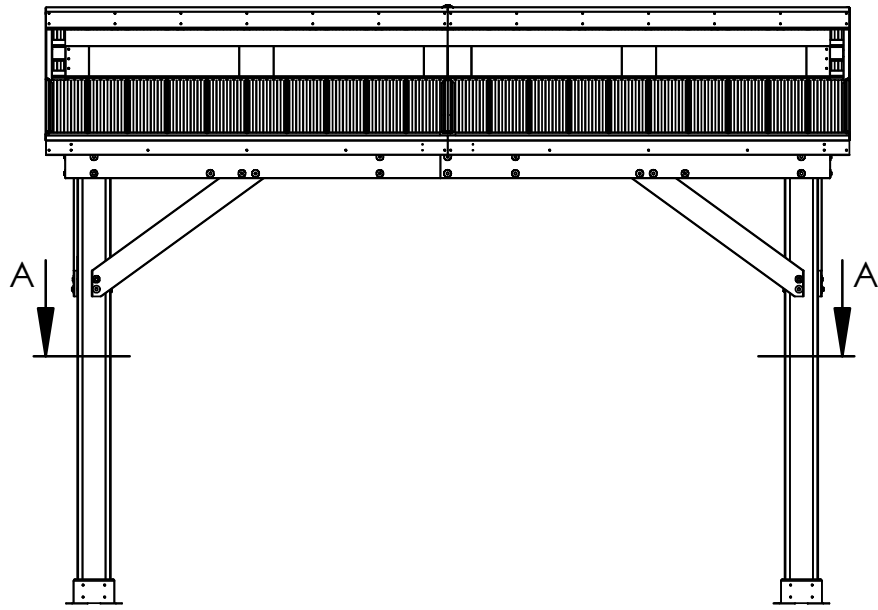

YM12762 - 12.1 x 14.1 Split Roof Gazebo

YM12762 - 12.1 x 14.1 Split Roof Gazebo

YM12762 - 12.1 x 14.1 Split Roof Gazebo

YM12762 - 12.1 x 14.1 Split Roof Gazebo

YM12762 - 12.1 x 14.1 Split Roof Gazebo

Peak Height:
10' 4.62" (3.16m)

Roof Dimensions:
14' 1.18" (4.29m) x 12' 1.18" (3.68m)

Outside Post Dimensions:
12' 10.38" (3.92m) x 10' 10.38" (3.31m)

Ground to bottom of Beam:
7' 4.5" (2.24m)