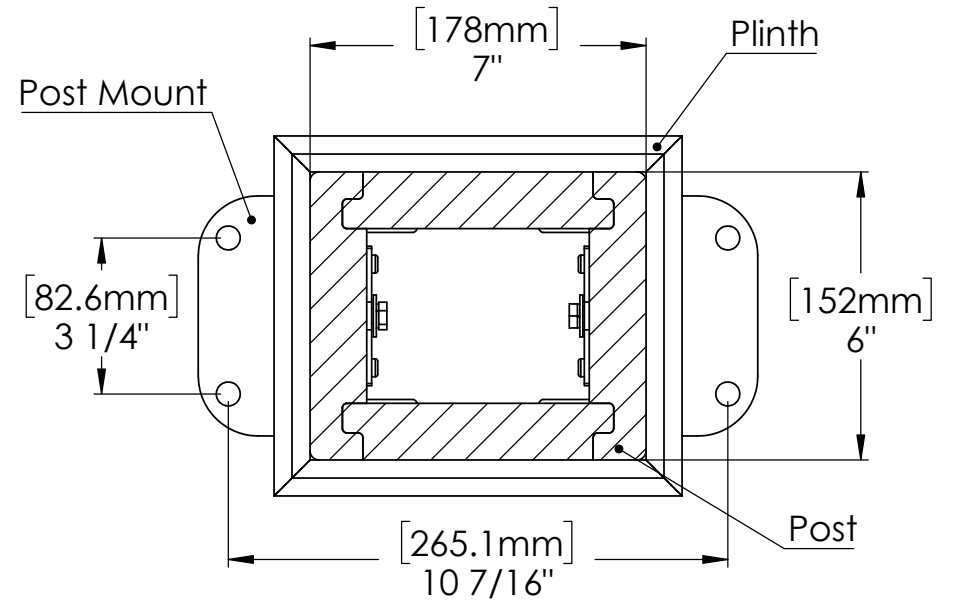

YM12762 - 12.1 x 14.1 Split Roof Gazebo

YM12762 - 12.1 x 14.1 Split Roof Gazebo

YM12762 - 12.1 x 14.1 Split Roof Gazebo

YM12762 - 12.1 x 14.1 Split Roof Gazebo

YM12762 - 12.1 x 14.1 Split Roof Gazebo

Peak Height:
10' 4.62" (3.16m)

Roof Dimensions:
14' 1.18" (4.29m) x 12' 1.18" (3.68m)

Outside Post Dimensions:
12' 10.38" (3.92m) x 10' 10.38" (3.31m)

Ground to bottom of Beam:
7' 4.5" (2.24m)