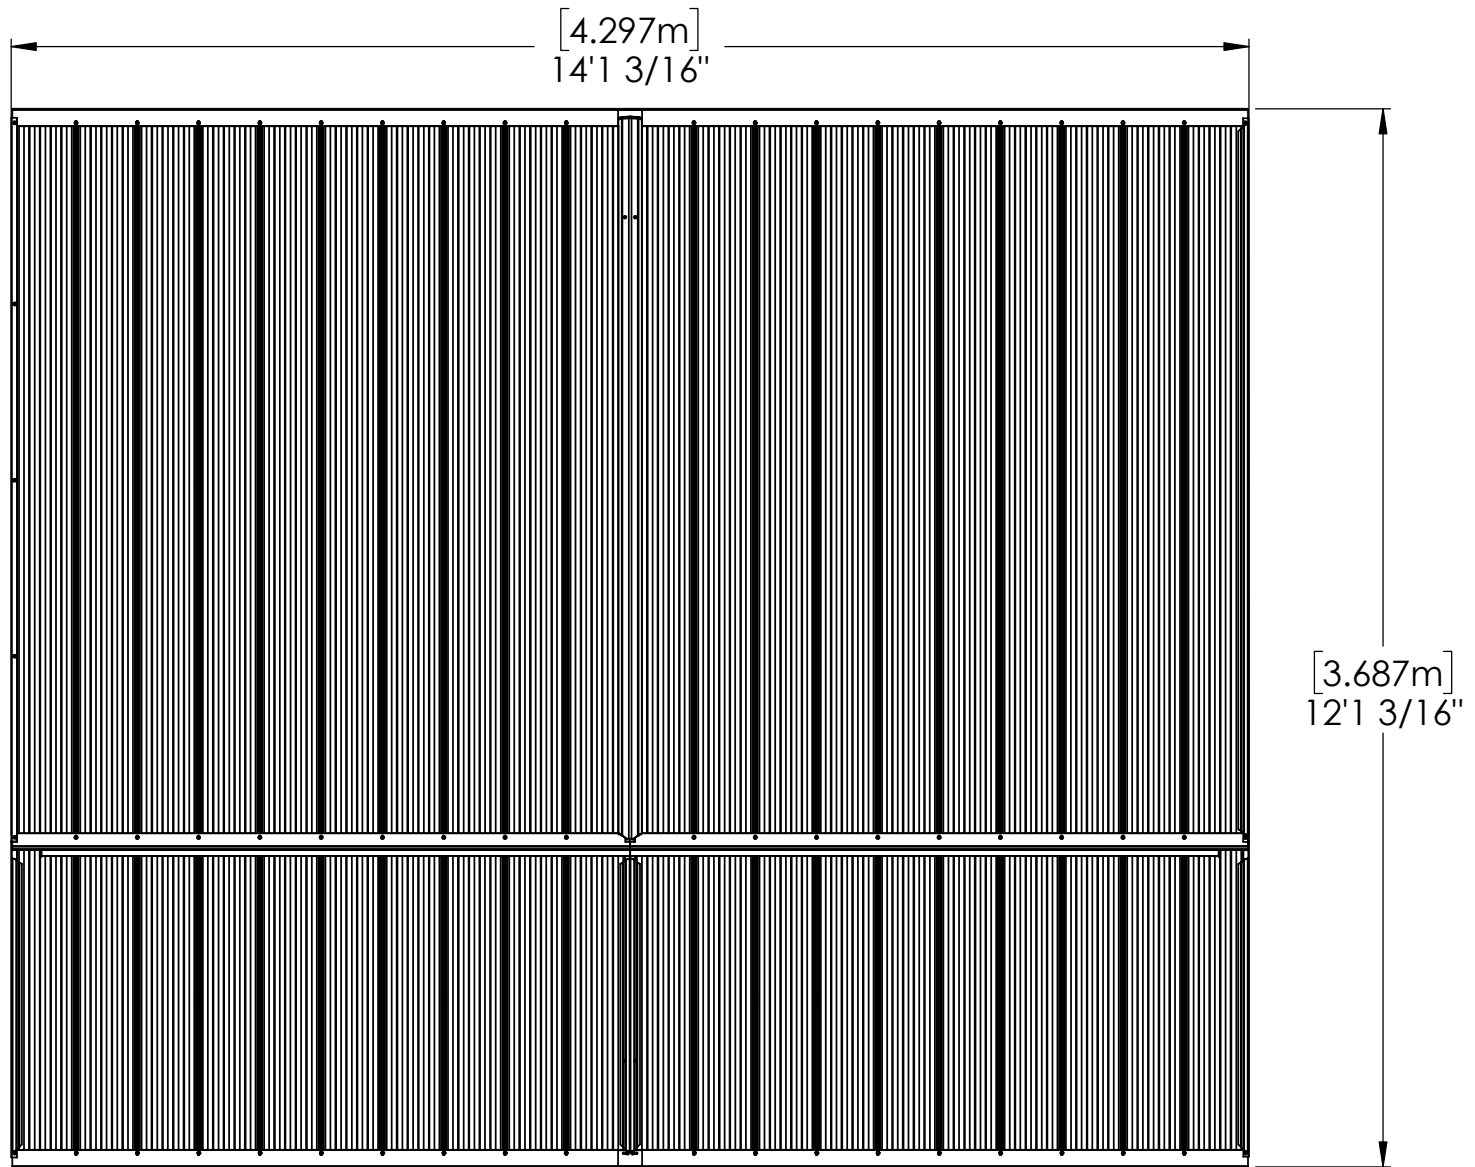

YM12762 - 12.1 x 14.1 Split Roof Gazebo

YM12762 - 12.1 x 14.1 Split Roof Gazebo

YM12762 - 12.1 x 14.1 Split Roof Gazebo

YM12762 - 12.1 x 14.1 Split Roof Gazebo

YM12762 - 12.1 x 14.1 Split Roof Gazebo

Peak Height:
10' 4.62" (3.16m)

Roof Dimensions:
14' 1.18" (4.29m) x 12' 1.18" (3.68m)

Outside Post Dimensions:
12' 10.38" (3.92m) x 10' 10.38" (3.31m)

Ground to bottom of Beam:
7' 4.5" (2.24m)