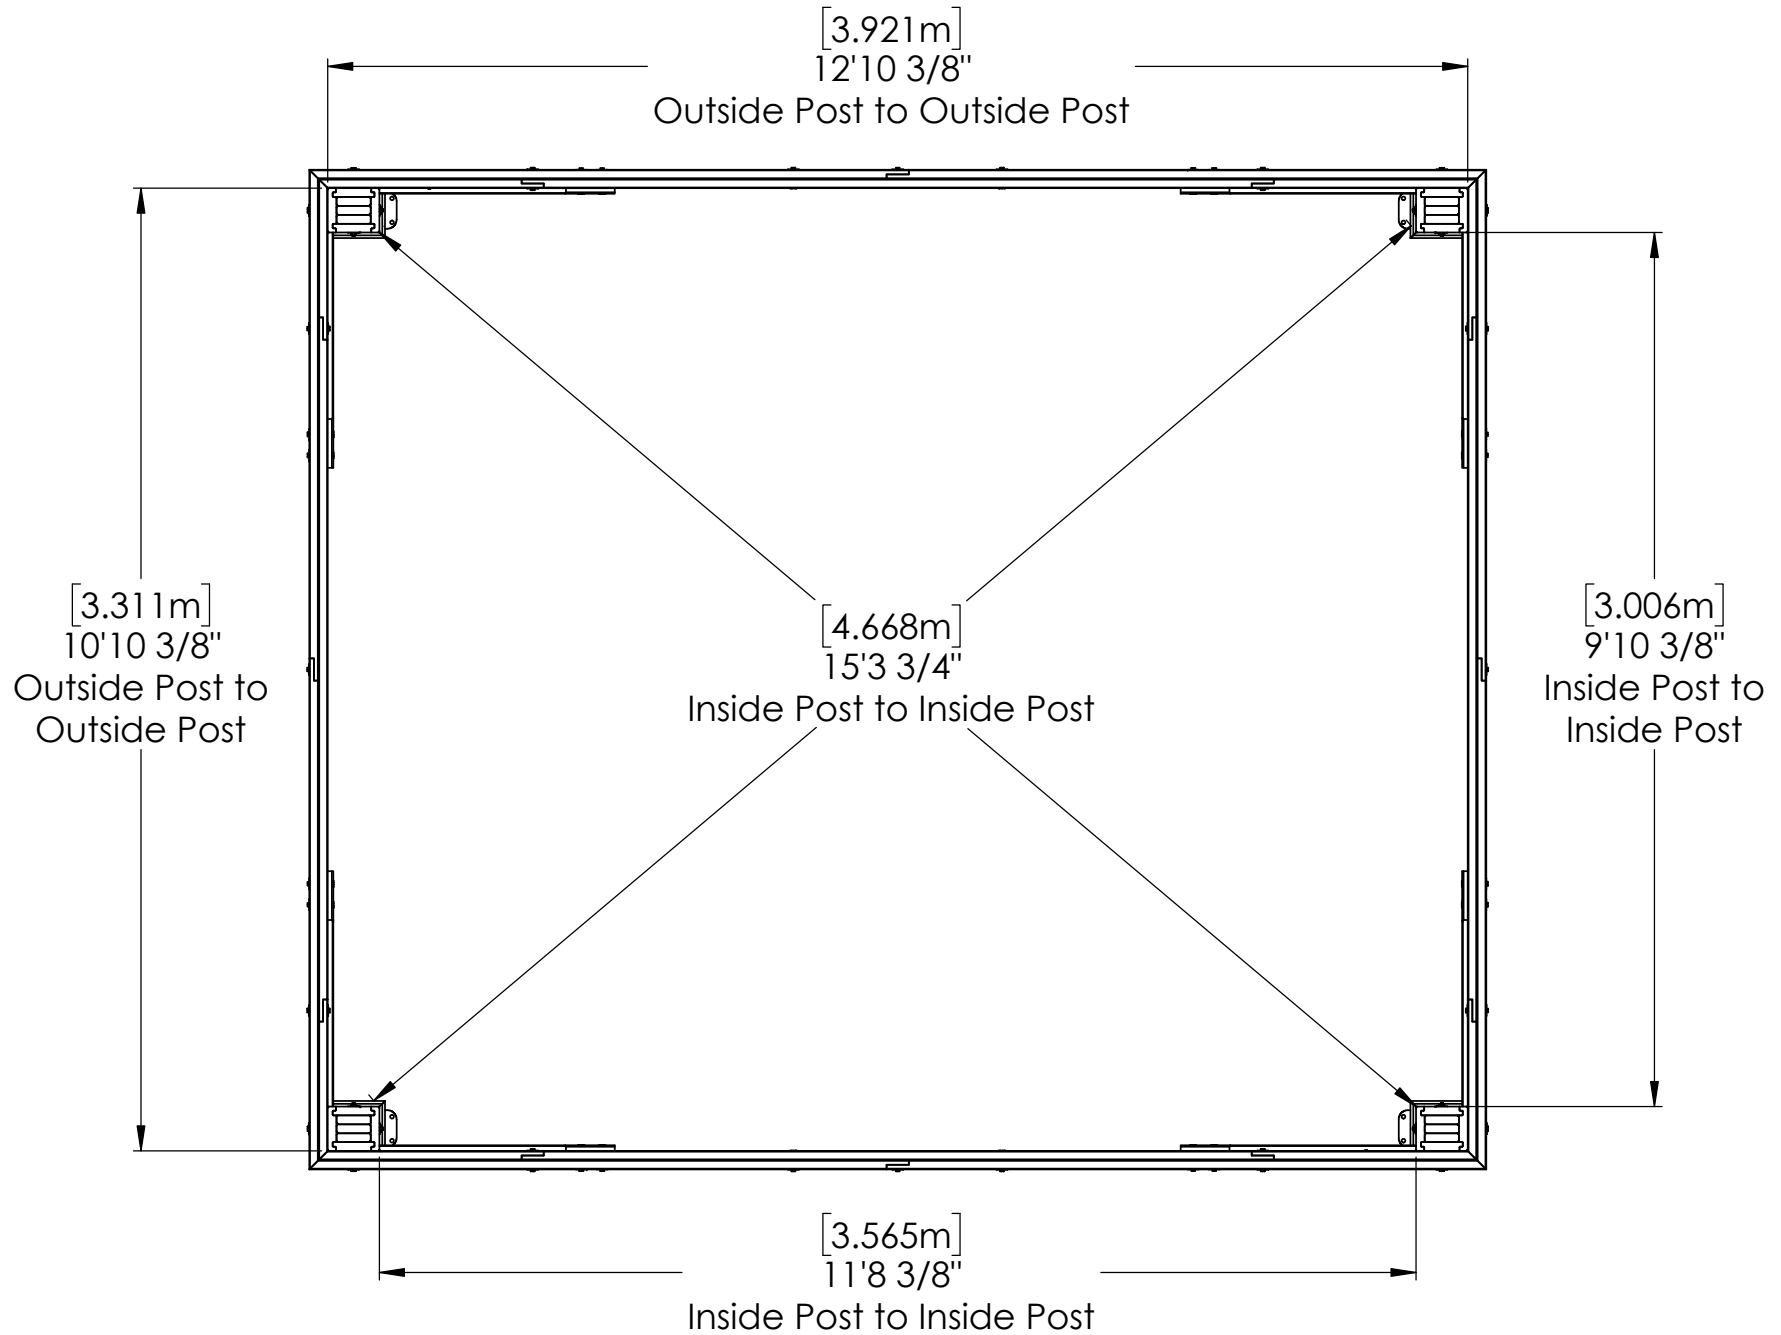

YM12762 - 12.1 x 14.1 Split Roof Gazebo

YM12762 - 12.1 x 14.1 Split Roof Gazebo

YM12762 - 12.1 x 14.1 Split Roof Gazebo

YM12762 - 12.1 x 14.1 Split Roof Gazebo

YM12762 - 12.1 x 14.1 Split Roof Gazebo

Peak Height:
10' 4.62" (3.16m)

Roof Dimensions:
14' 1.18" (4.29m) x 12' 1.18" (3.68m)

Outside Post Dimensions:
12' 10.38" (3.92m) x 10' 10.38" (3.31m)

Ground to bottom of Beam:
7' 4.5" (2.24m)