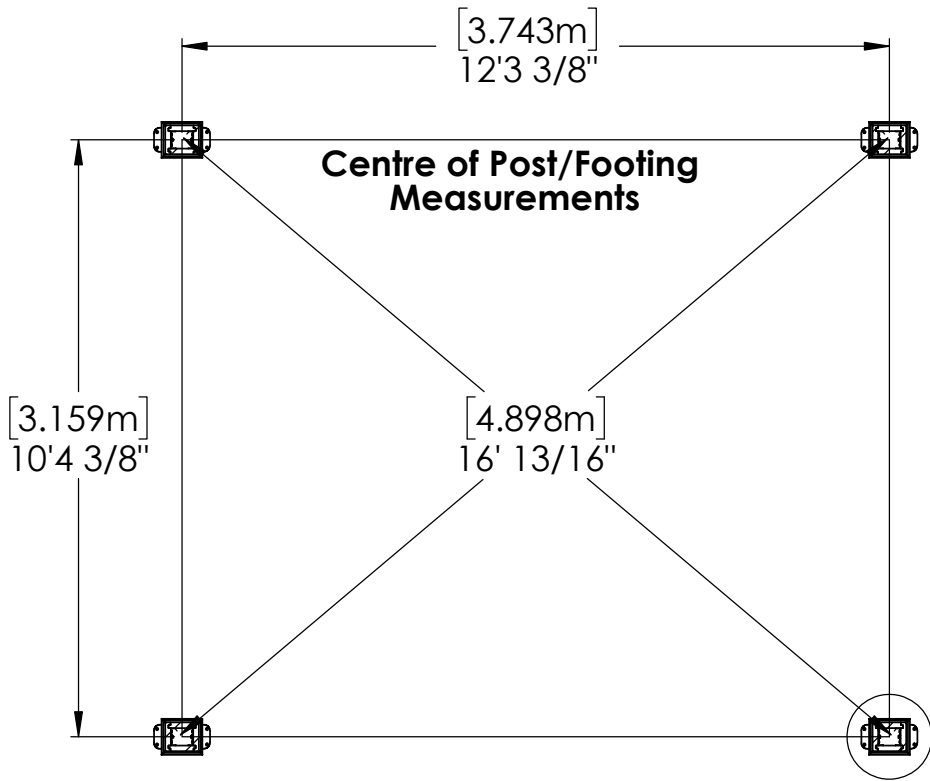

YM12762 - 12.1 x 14.1 Split Roof Gazebo

YM12762 - 12.1 x 14.1 Split Roof Gazebo

YM12762 - 12.1 x 14.1 Split Roof Gazebo

YM12762 - 12.1 x 14.1 Split Roof Gazebo

YM12762 - 12.1 x 14.1 Split Roof Gazebo

Peak Height:
10' 4.62" (3.16m)

Roof Dimensions:
14' 1.18" (4.29m) x 12' 1.18" (3.68m)

Outside Post Dimensions:
12' 10.38" (3.92m) x 10' 10.38" (3.31m)

Ground to bottom of Beam:
7' 4.5" (2.24m)