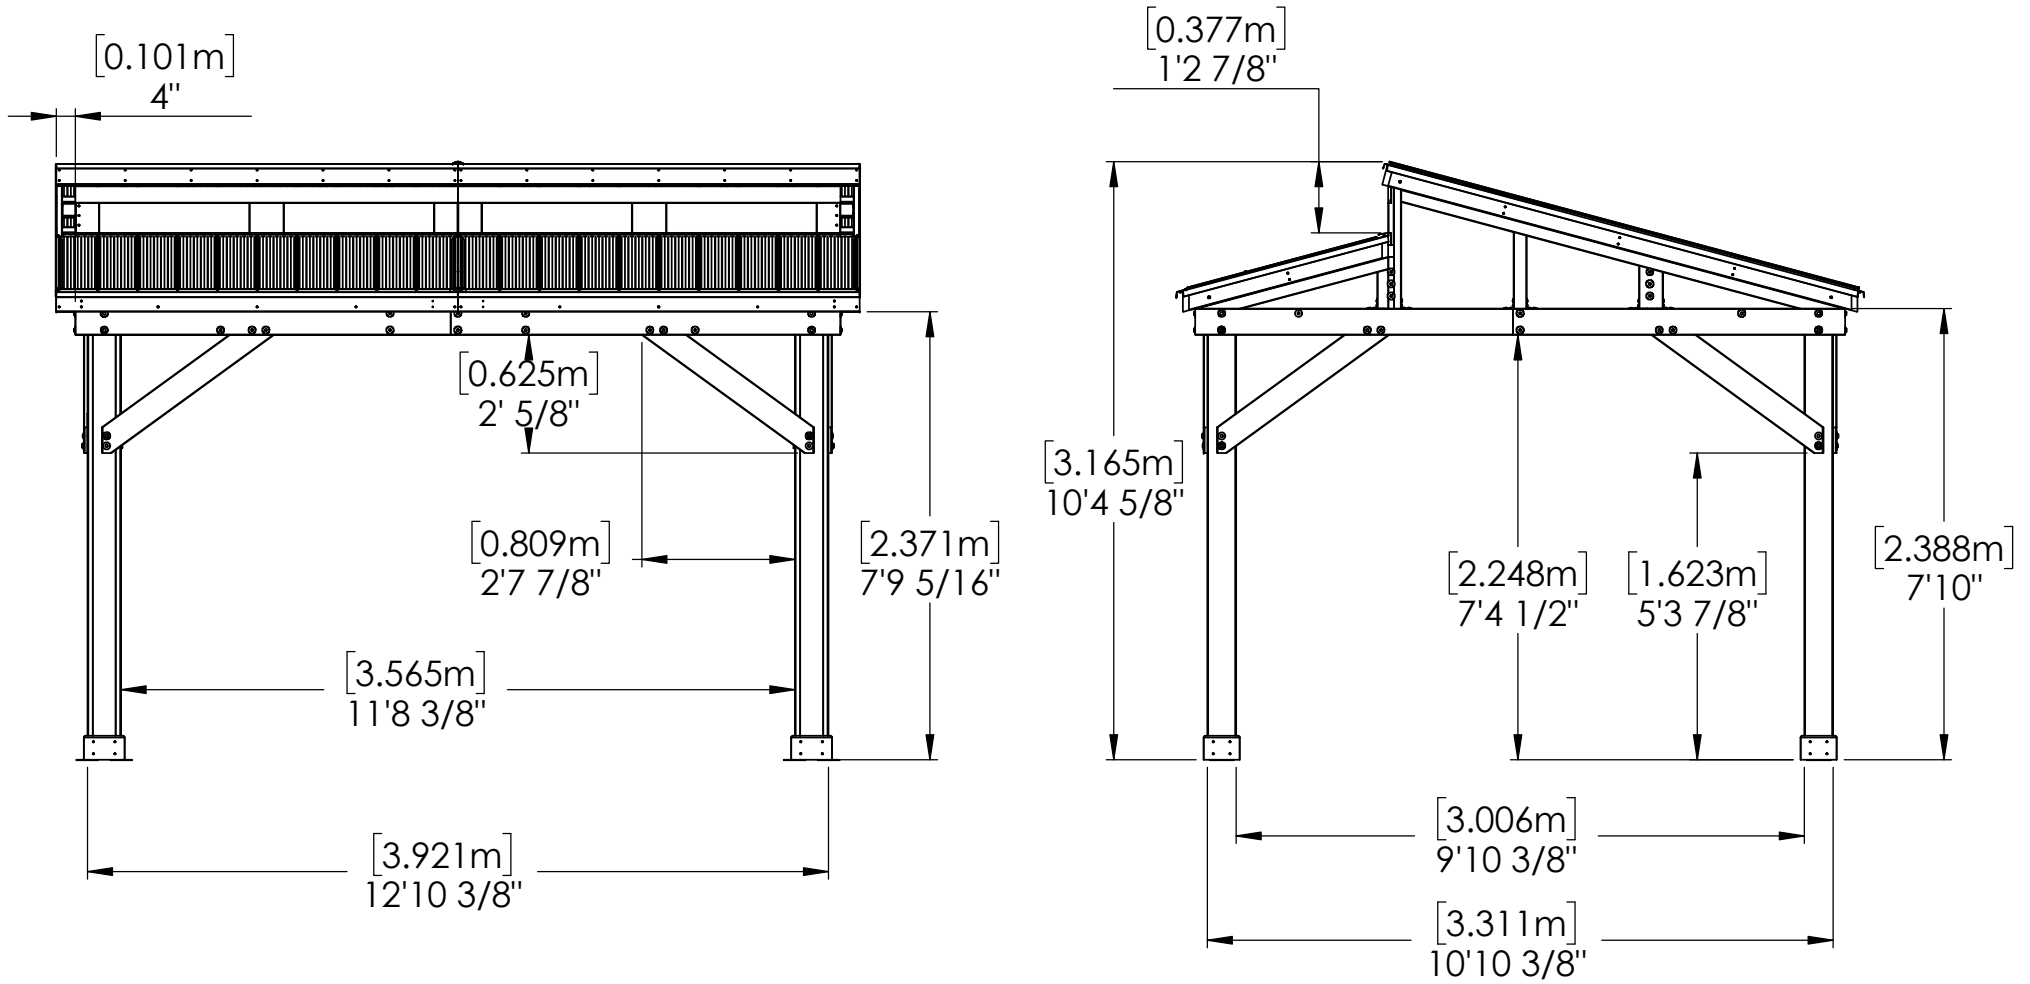

YM12762 - 12.1 x 14.1 Split Roof Gazebo

YM12762 - 12.1 x 14.1 Split Roof Gazebo

YM12762 - 12.1 x 14.1 Split Roof Gazebo

YM12762 - 12.1 x 14.1 Split Roof Gazebo

YM12762 - 12.1 x 14.1 Split Roof Gazebo

Peak Height:
10' 4.62" (3.16m)

Roof Dimensions:
14' 1.18" (4.29m) x 12' 1.18" (3.68m)

Outside Post Dimensions:
12' 10.38" (3.92m) x 10' 10.38" (3.31m)

Ground to bottom of Beam:
7' 4.5" (2.24m)