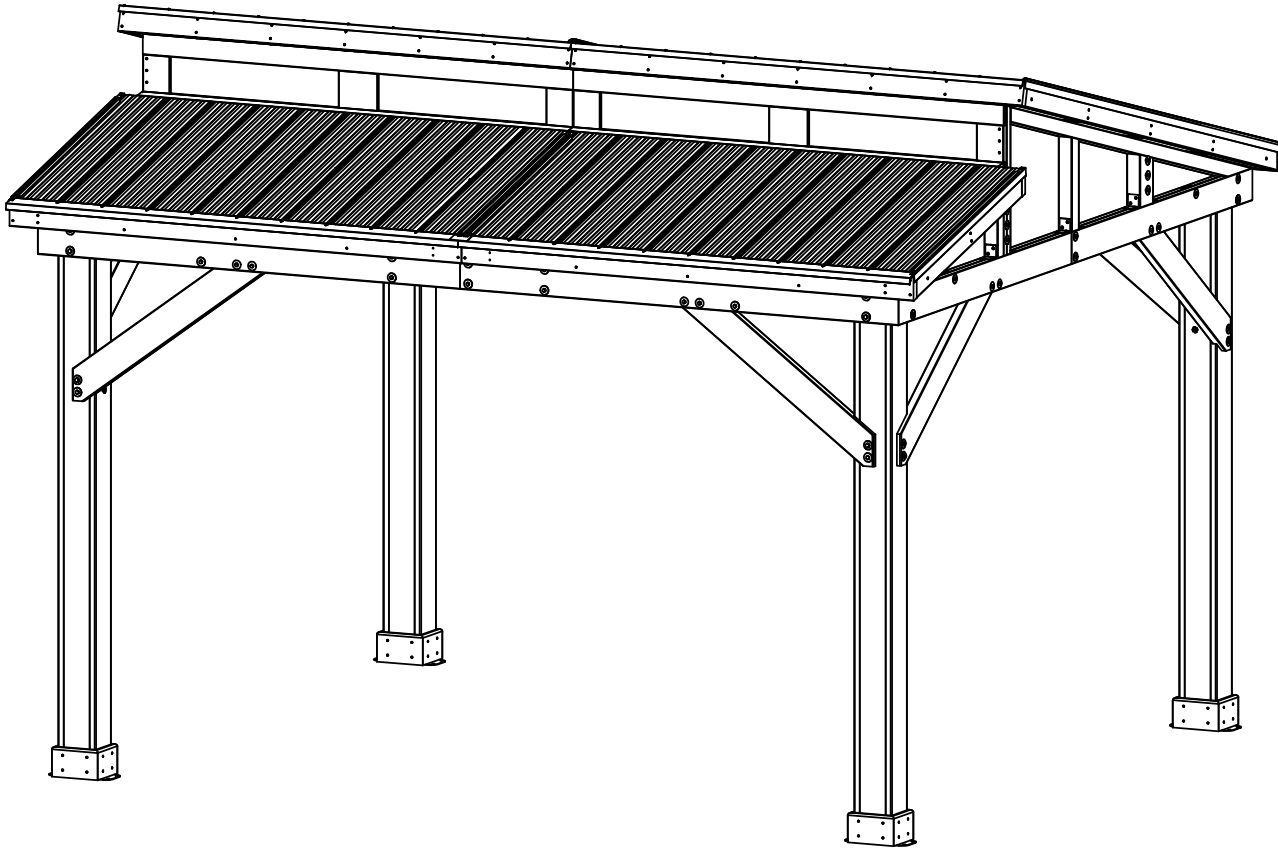

YM12762 - 12.1 x 14.1 Split Roof Gazebo

YM12762 - 12.1 x 14.1 Split Roof Gazebo

YM12762 - 12.1 x 14.1 Split Roof Gazebo

YM12762 - 12.1 x 14.1 Split Roof Gazebo

YM12762 - 12.1 x 14.1 Split Roof Gazebo

Peak Height:
10' 4.62" (3.16m)

Roof Dimensions:
14' 1.18" (4.29m) x 12' 1.18" (3.68m)

Outside Post Dimensions:
12' 10.38" (3.92m) x 10' 10.38" (3.31m)

Ground to bottom of Beam:
7' 4.5" (2.24m)