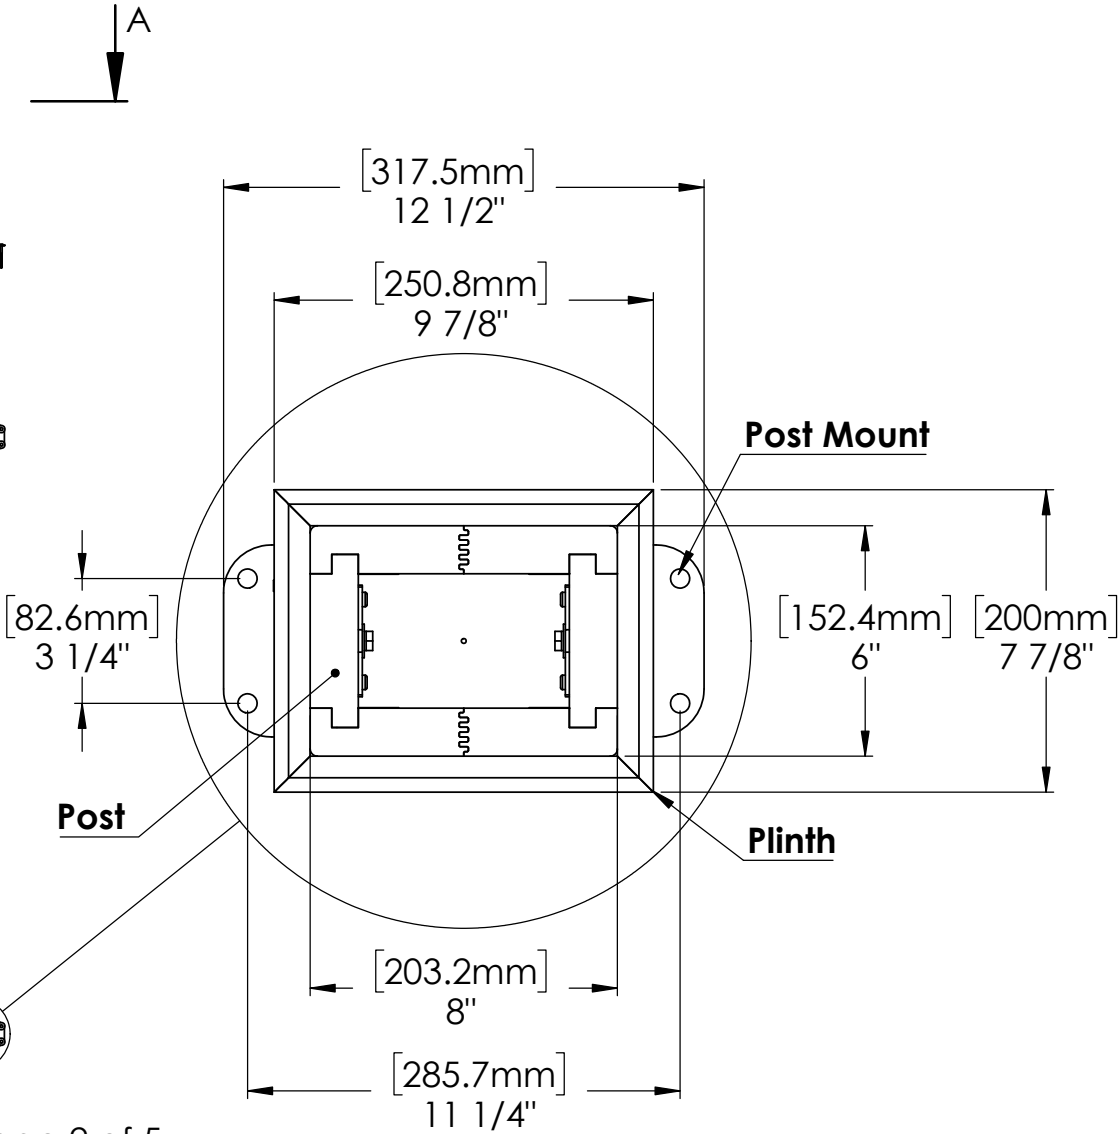

YM12983 - 12.1 x 14.1 Gazebo

YM12983 - 12.1 x 14.1 Gazebo Footing Dimensions

YM12983 - 12.1 x 14.1 Gazebo

YM12983 - 12.1 x 14.1 Gazebo

YM12983 - 12.1 x 14.1 Gazebo

Peak Height:
10' 4.81" (3.17m)

Roof Dimensions:
14' 1" (4.29m) x 12' 1" (3.68m)

Outside Post Dimensions:
12' 10.38" (3.92m) x 10' 10.38" (3.31m)

Ground to bottom of Truss:
7' 0.25" (2.14m)