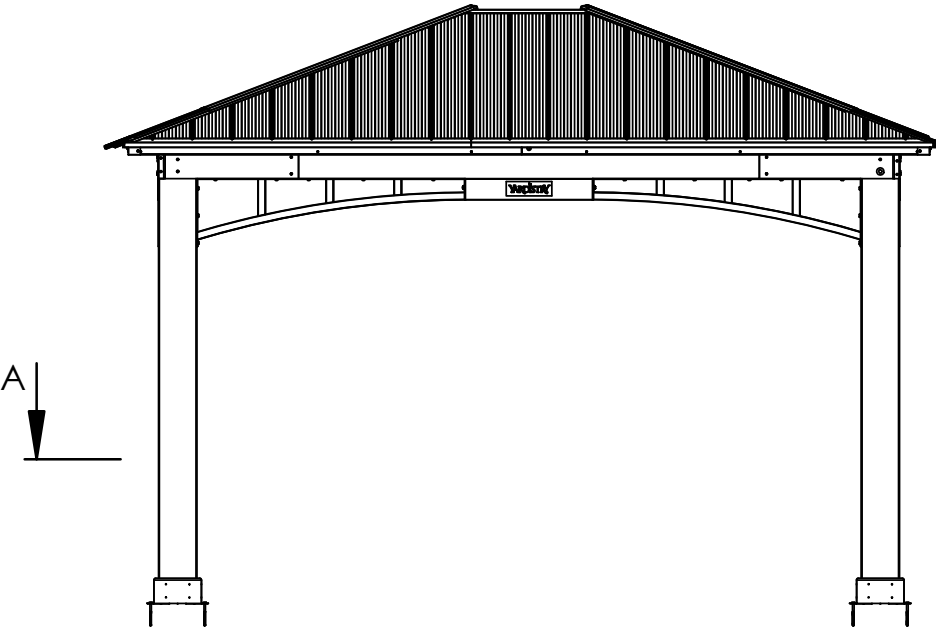

YM12983 - 12.1 x 14.1 Gazebo

YM12983 - 12.1 x 14.1 Gazebo Footing Dimensions

YM12983 - 12.1 x 14.1 Gazebo

YM12983 - 12.1 x 14.1 Gazebo

YM12983 - 12.1 x 14.1 Gazebo

Peak Height:
10' 4.81" (3.17m)

Roof Dimensions:
14' 1" (4.29m) x 12' 1" (3.68m)

Outside Post Dimensions:
12' 10.38" (3.92m) x 10' 10.38" (3.31m)

Ground to bottom of Truss:
7' 0.25" (2.14m)