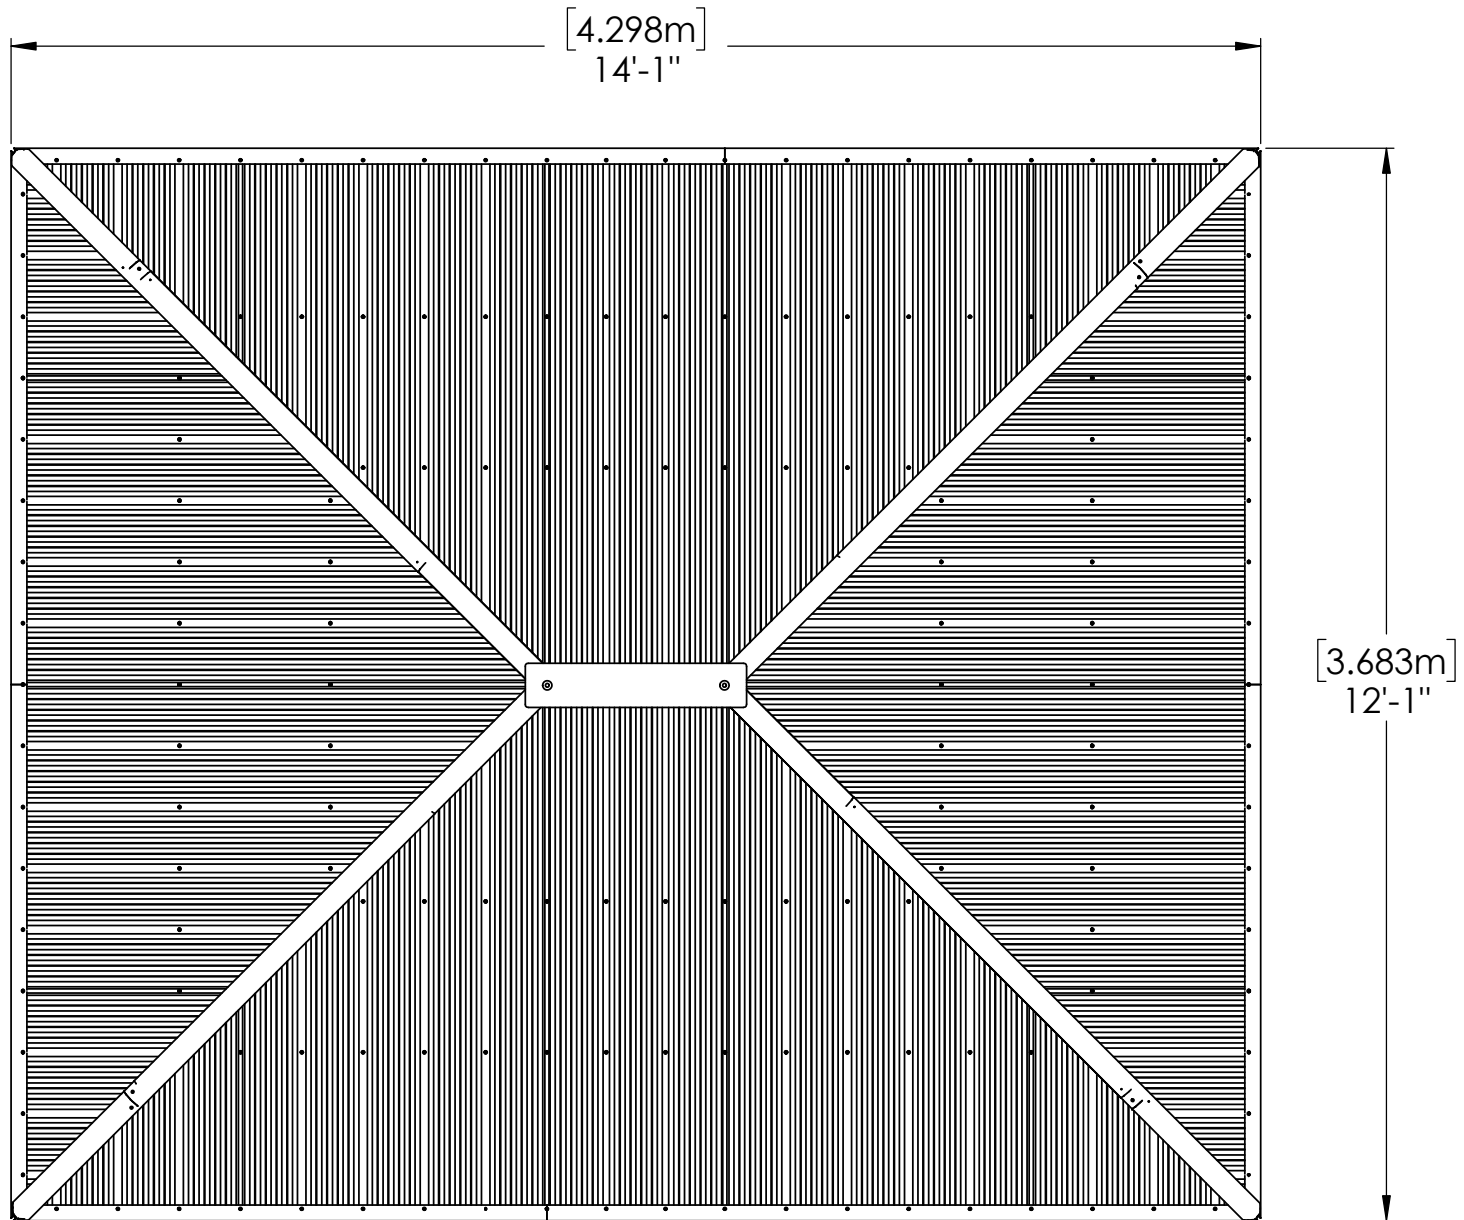

YM12983 - 12.1 x 14.1 Gazebo

YM12983 - 12.1 x 14.1 Gazebo Footing Dimensions

YM12983 - 12.1 x 14.1 Gazebo

YM12983 - 12.1 x 14.1 Gazebo

YM12983 - 12.1 x 14.1 Gazebo

Peak Height:
10' 4.81" (3.17m)

Roof Dimensions:
14' 1" (4.29m) x 12' 1" (3.68m)

Outside Post Dimensions:
12' 10.38" (3.92m) x 10' 10.38" (3.31m)

Ground to bottom of Truss:
7' 0.25" (2.14m)