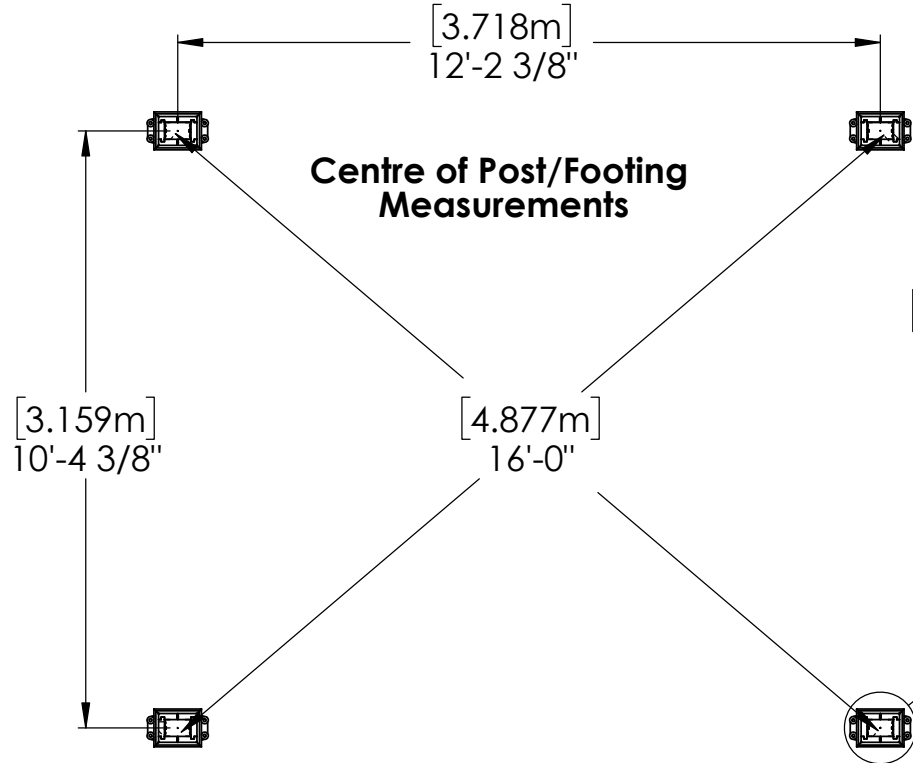

YM12983 - 12.1 x 14.1 Gazebo

YM12983 - 12.1 x 14.1 Gazebo Footing Dimensions

YM12983 - 12.1 x 14.1 Gazebo

YM12983 - 12.1 x 14.1 Gazebo

YM12983 - 12.1 x 14.1 Gazebo

Peak Height:
10' 4.81" (3.17m)

Roof Dimensions:
14' 1" (4.29m) x 12' 1" (3.68m)

Outside Post Dimensions:
12' 10.38" (3.92m) x 10' 10.38" (3.31m)

Ground to bottom of Truss:
7' 0.25" (2.14m)