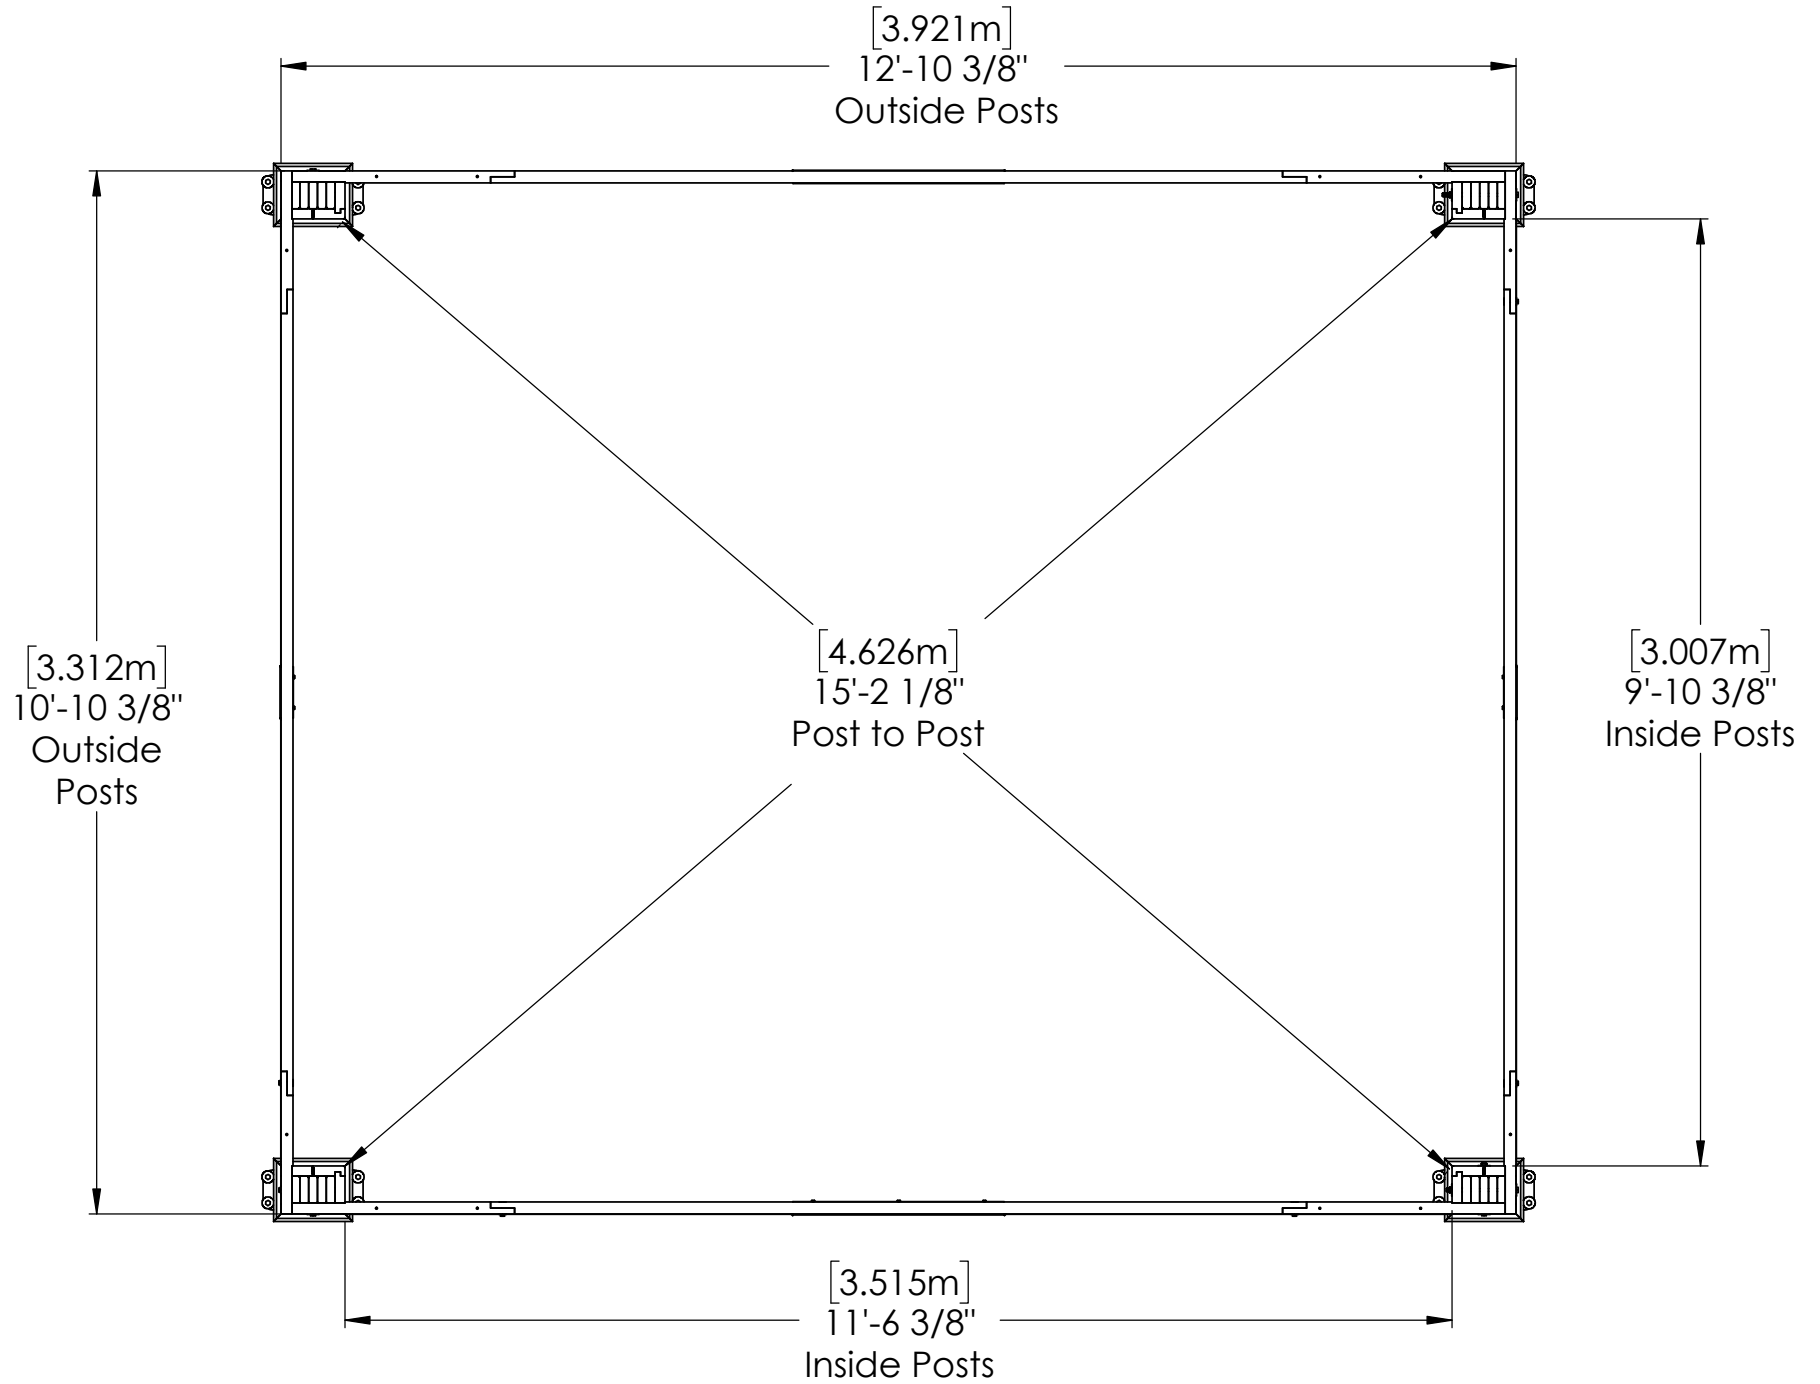

YM12983 - 12.1 x 14.1 Gazebo

YM12983 - 12.1 x 14.1 Gazebo Footing Dimensions

YM12983 - 12.1 x 14.1 Gazebo

YM12983 - 12.1 x 14.1 Gazebo

YM12983 - 12.1 x 14.1 Gazebo

Peak Height:
10' 4.81" (3.17m)

Roof Dimensions:
14' 1" (4.29m) x 12' 1" (3.68m)

Outside Post Dimensions:
12' 10.38" (3.92m) x 10' 10.38" (3.31m)

Ground to bottom of Truss:
7' 0.25" (2.14m)