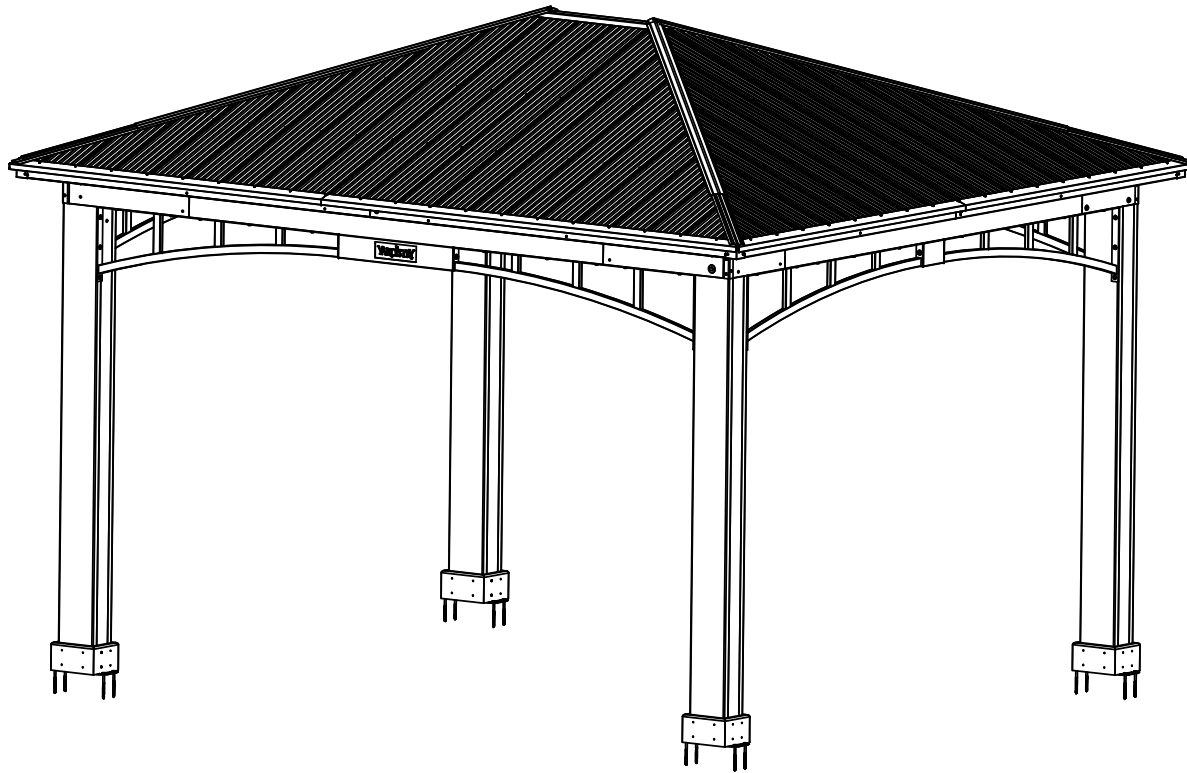

YM12983 - 12.1 x 14.1 Gazebo

YM12983 - 12.1 x 14.1 Gazebo Footing Dimensions

YM12983 - 12.1 x 14.1 Gazebo

YM12983 - 12.1 x 14.1 Gazebo

YM12983 - 12.1 x 14.1 Gazebo

Peak Height:
10' 4.81" (3.17m)

Roof Dimensions:
14' 1" (4.29m) x 12' 1" (3.68m)

Outside Post Dimensions:
12' 10.38" (3.92m) x 10' 10.38" (3.31m)

Ground to bottom of Truss:
7' 0.25" (2.14m)