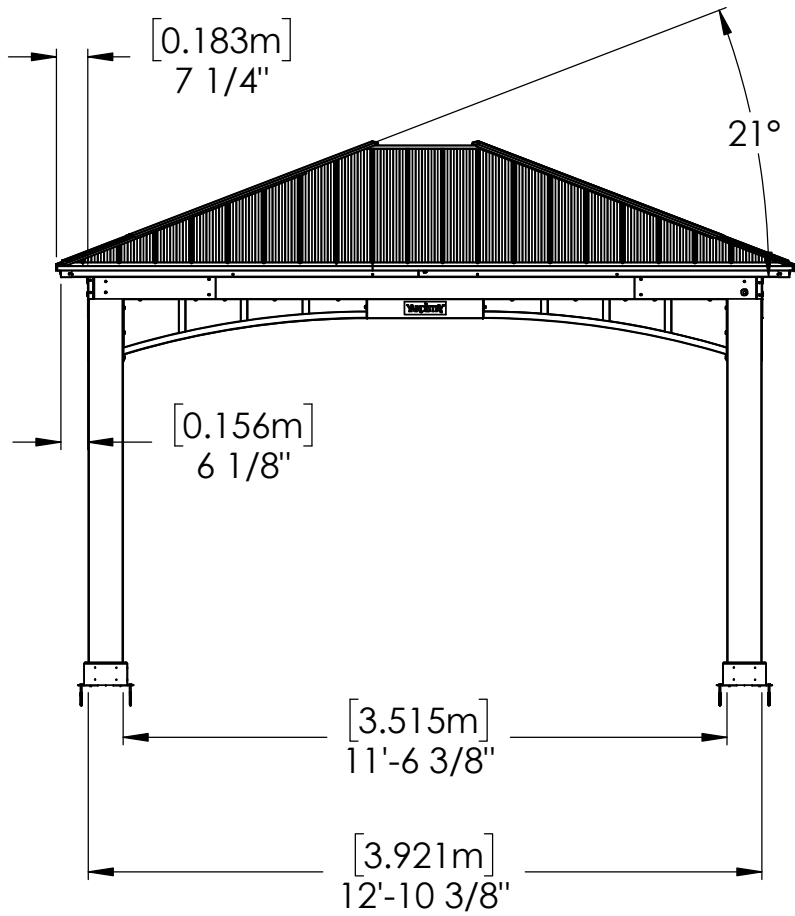

YM12983 - 12.1 x 14.1 Gazebo

YM12983 - 12.1 x 14.1 Gazebo Footing Dimensions

YM12983 - 12.1 x 14.1 Gazebo

YM12983 - 12.1 x 14.1 Gazebo

YM12983 - 12.1 x 14.1 Gazebo

Peak Height:
10' 4.81" (3.17m)

Roof Dimensions:
14' 1" (4.29m) x 12' 1" (3.68m)

Outside Post Dimensions:
12' 10.38" (3.92m) x 10' 10.38" (3.31m)

Ground to bottom of Truss:
7' 0.25" (2.14m)