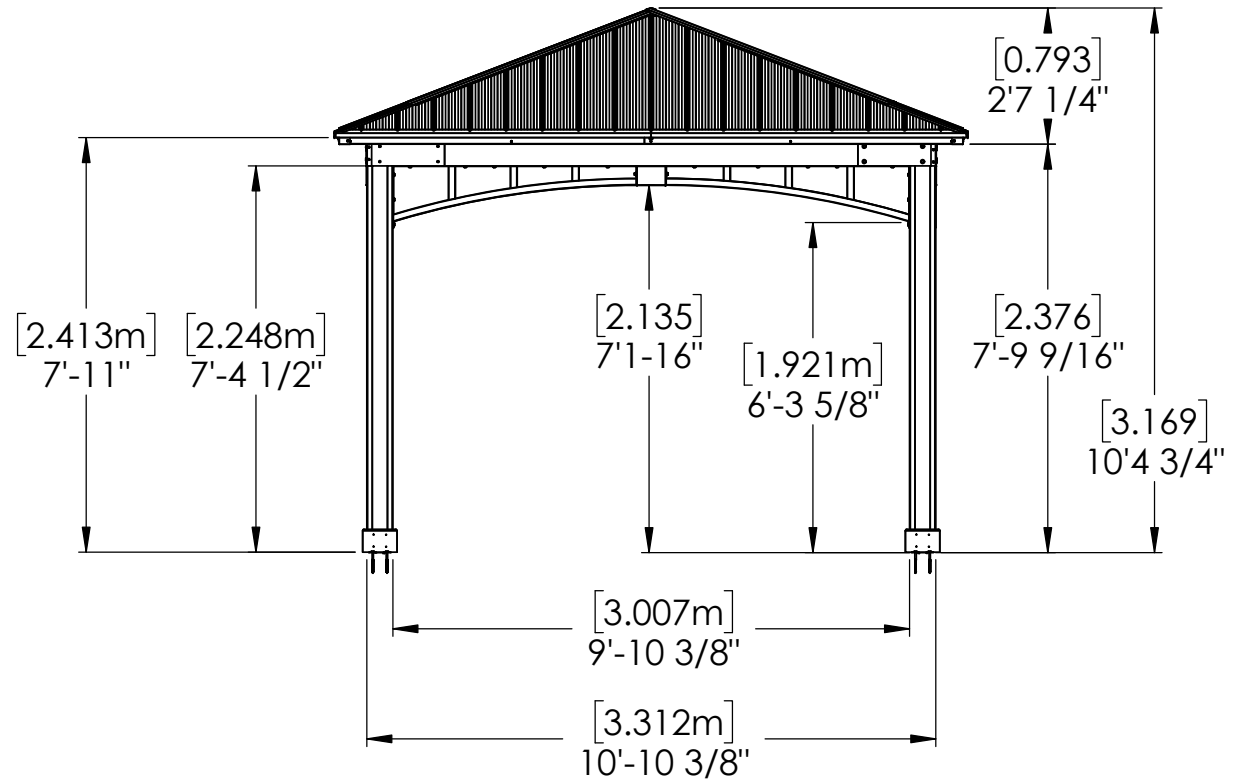

YM12983 - 12.1 x 14.1 Gazebo

YM12983 - 12.1 x 14.1 Gazebo Footing Dimensions

YM12983 - 12.1 x 14.1 Gazebo

YM12983 - 12.1 x 14.1 Gazebo

YM12983 - 12.1 x 14.1 Gazebo

Peak Height:
10' 4.81" (3.17m)

Roof Dimensions:
14' 1" (4.29m) x 12' 1" (3.68m)

Outside Post Dimensions:
12' 10.38" (3.92m) x 10' 10.38" (3.31m)

Ground to bottom of Truss:
7' 0.25" (2.14m)