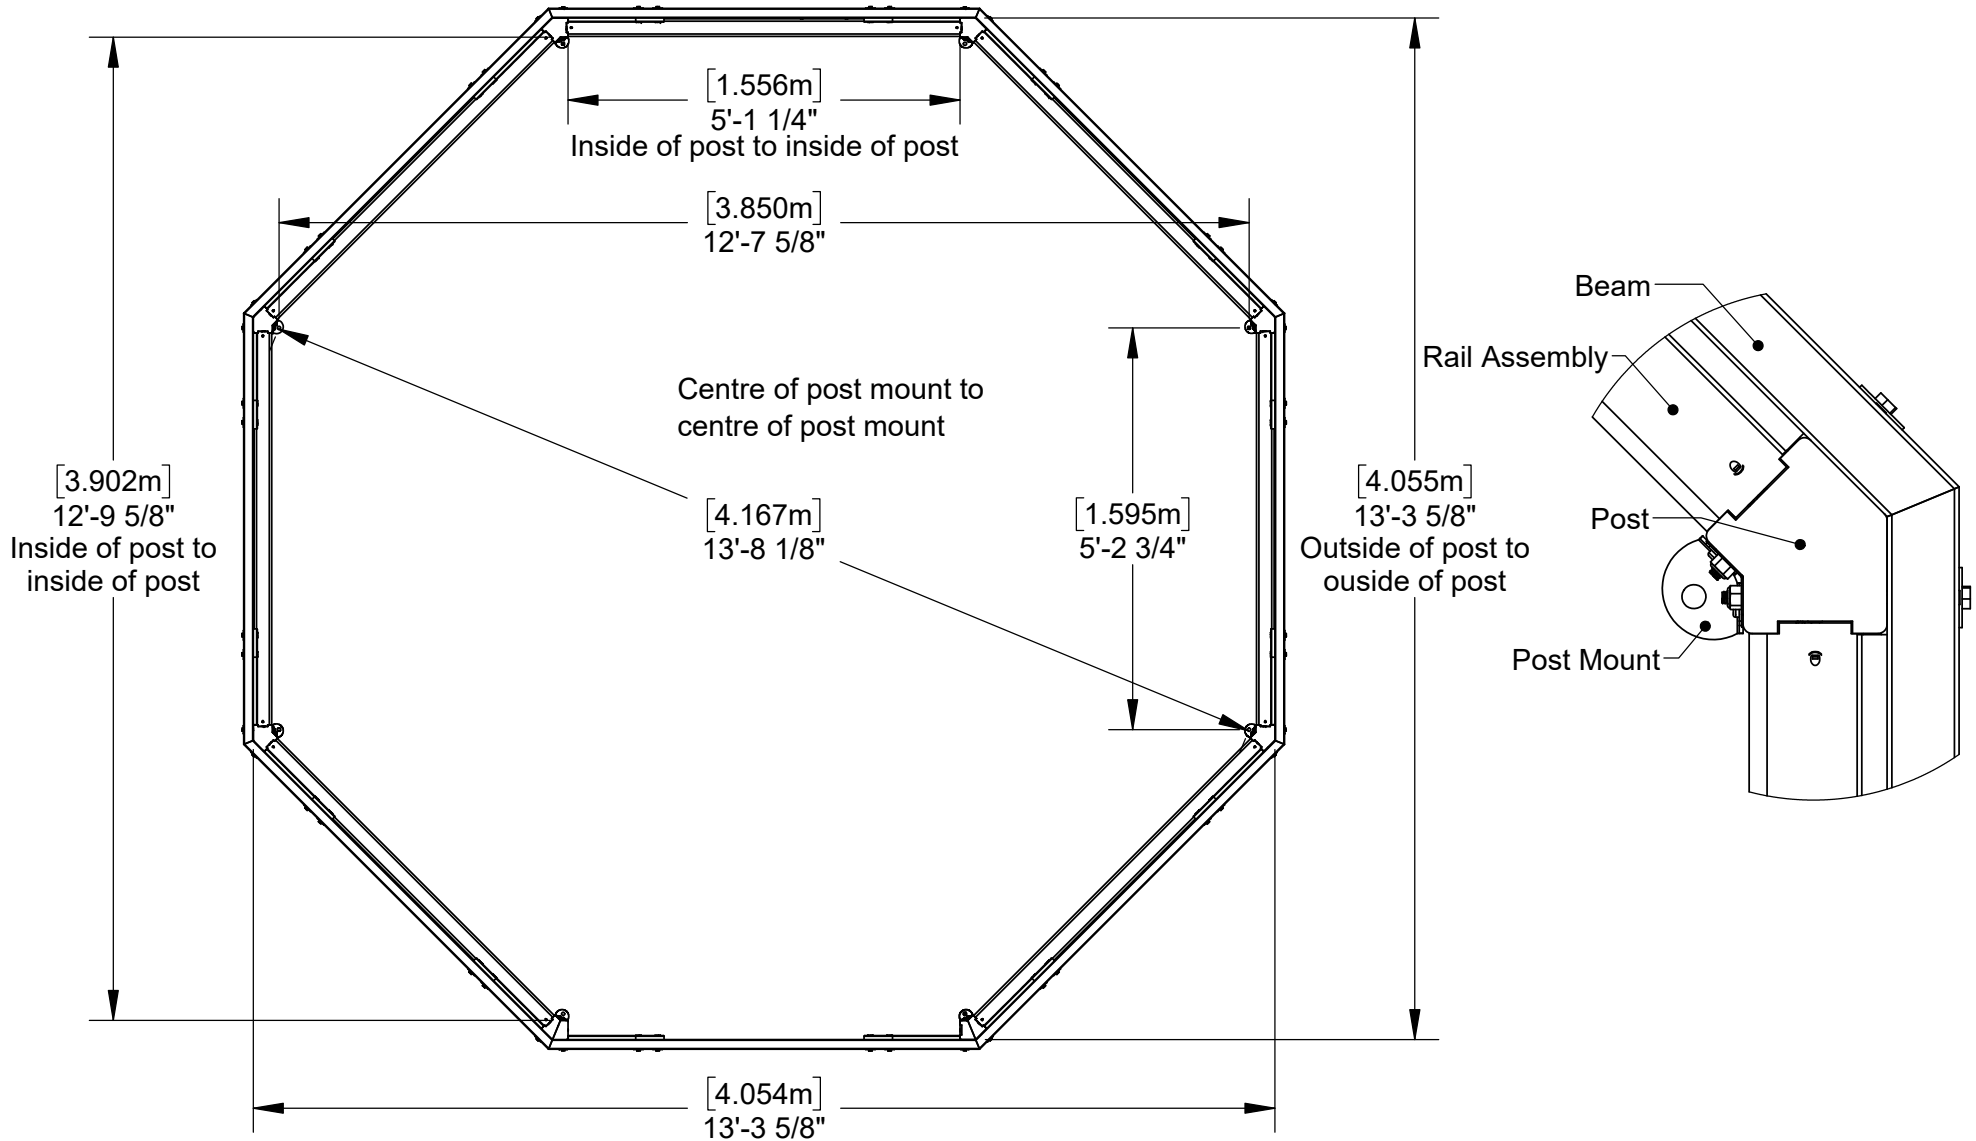

# YM12721 - 4.27m (14 ft) Octagon Gazebo BASE FRAME

# YM12721 - 4.27m (14 ft) Octagon Gazebo Centre of Footing/Post

# YM12721 - 4.27m (14 ft) Octagon Gazebo

**Ground to Bottom of Beam:**  
6'-8 1/2" [2.05m]

**Outside Post Dimensions:**  
13'-3 5/8" [4.05m] x 13'-3 5/8" [4.05m]

**Roof Dimensions:**  
14'-0" [4.27m] x 14'-0" [4.27m]

**Peak Height:**  
10'-5 5/8" [3.19m]