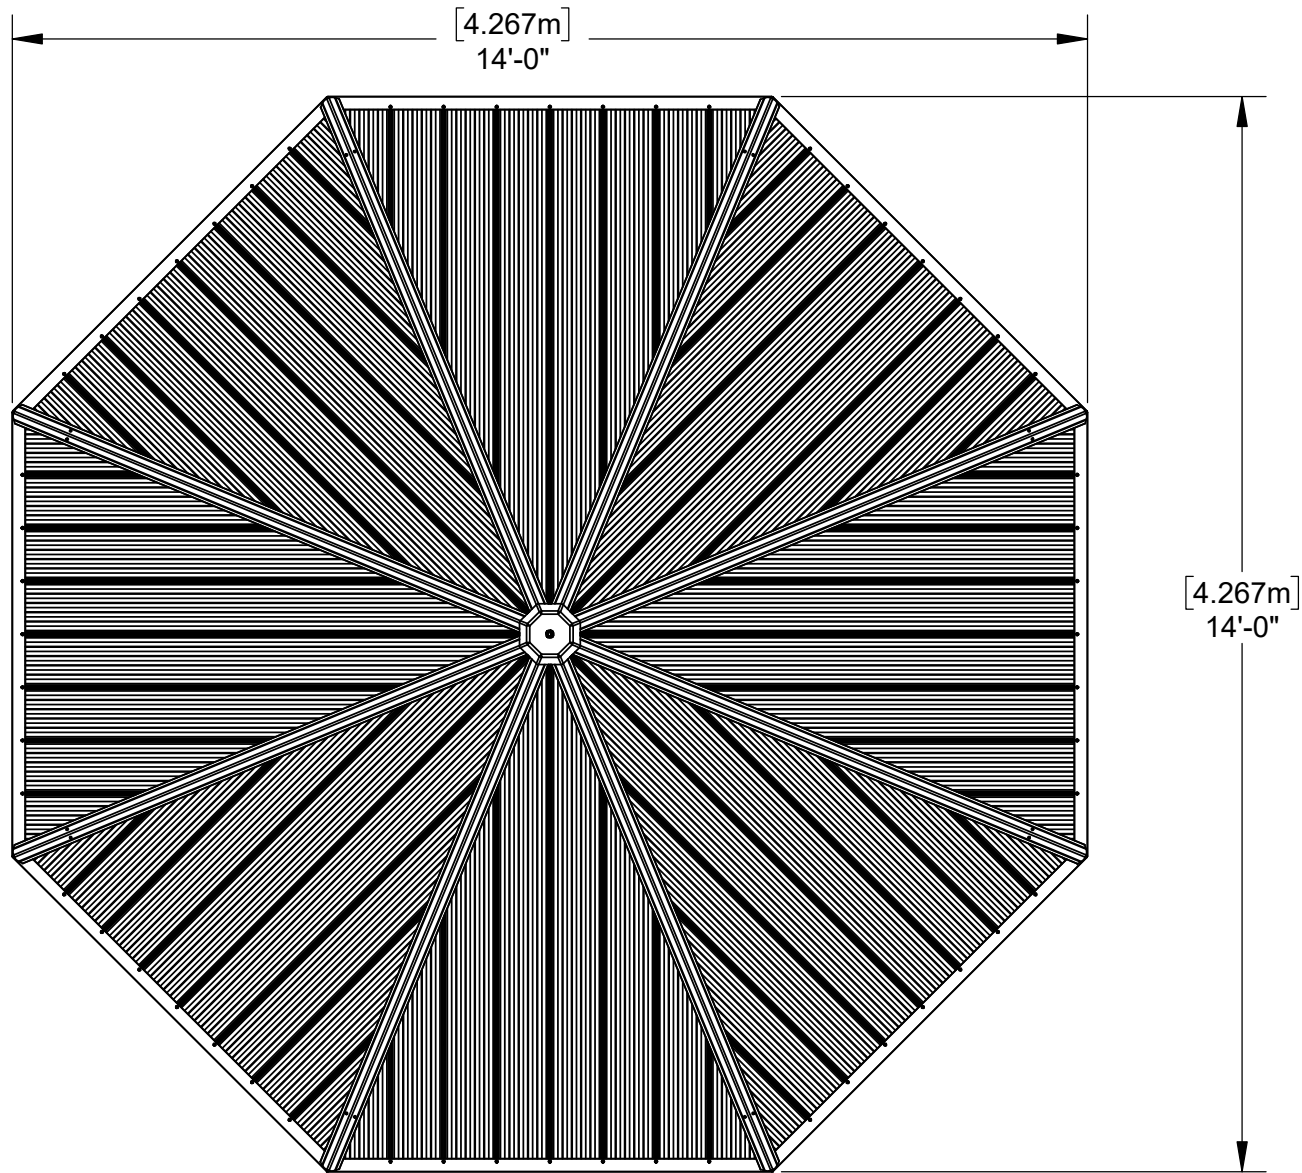

# YM12721 - 4.27m (14 ft) Octagon Gazebo

# YM12721 - 4.27m (14 ft) Octagon Gazebo BASE FRAME

# YM12721 - 4.27m (14 ft) Octagon Gazebo

**Ground to Bottom of Beam:**  
6'-8 1/2" [2.05m]

**Outside Post Dimensions:**  
13'-3 5/8" [4.05m] x 13'-3 5/8" [4.05m]

**Roof Dimensions:**  
14'-0" [4.27m] x 14'-0" [4.27m]

**Peak Height:**  
10'-5 5/8" [3.19m]