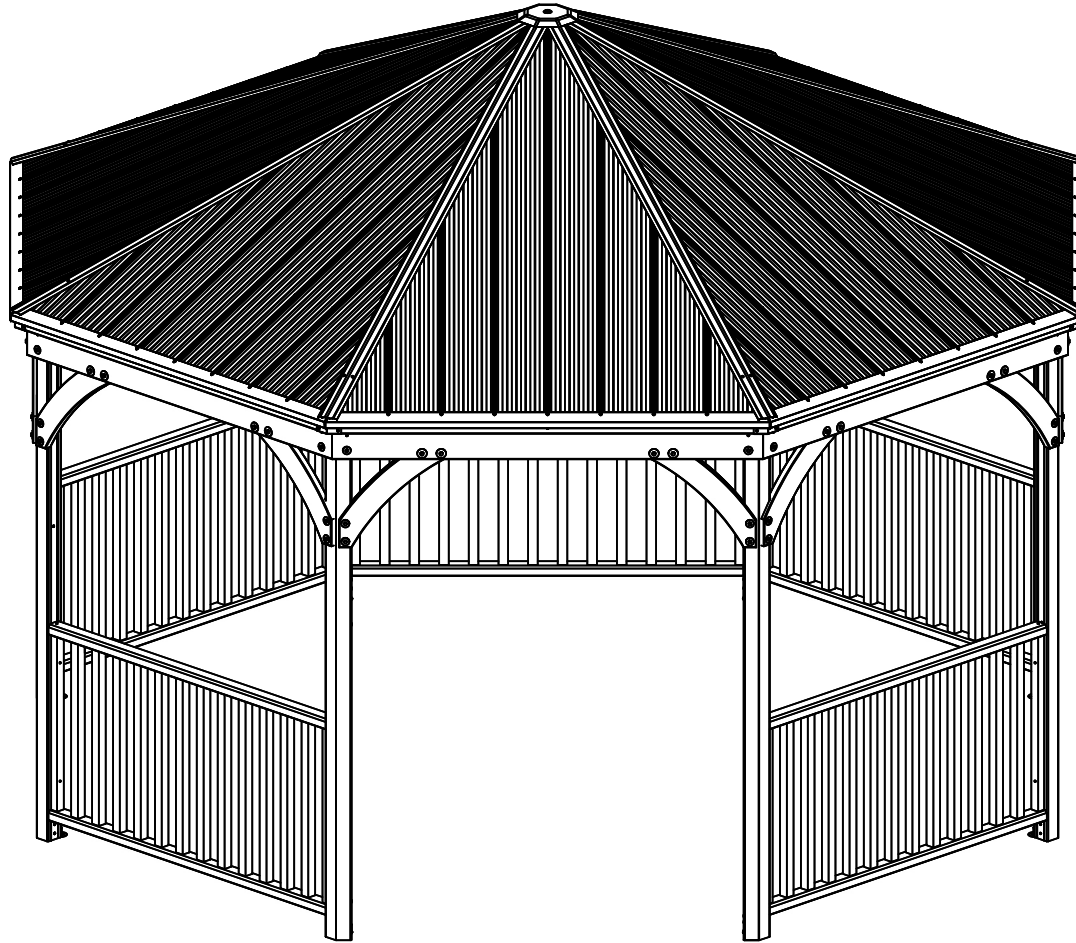

# YM12721 - 4.27m (14 ft) Octagon Gazebo

# YM12721 - 4.27m (14 ft) Octagon Gazebo BASE FRAME

# YM12721 - 4.27m (14 ft) Octagon Gazebo Centre of Footing/Post

# YM12721 - 4.27m (14 ft) Octagon Gazebo

**Ground to Bottom of Beam:**  
6'-8 1/2" [2.05m]

**Outside Post Dimensions:**  
13'-3 5/8" [4.05m] x 13'-3 5/8" [4.05m]

**Roof Dimensions:**  
14'-0" [4.27m] x 14'-0" [4.27m]