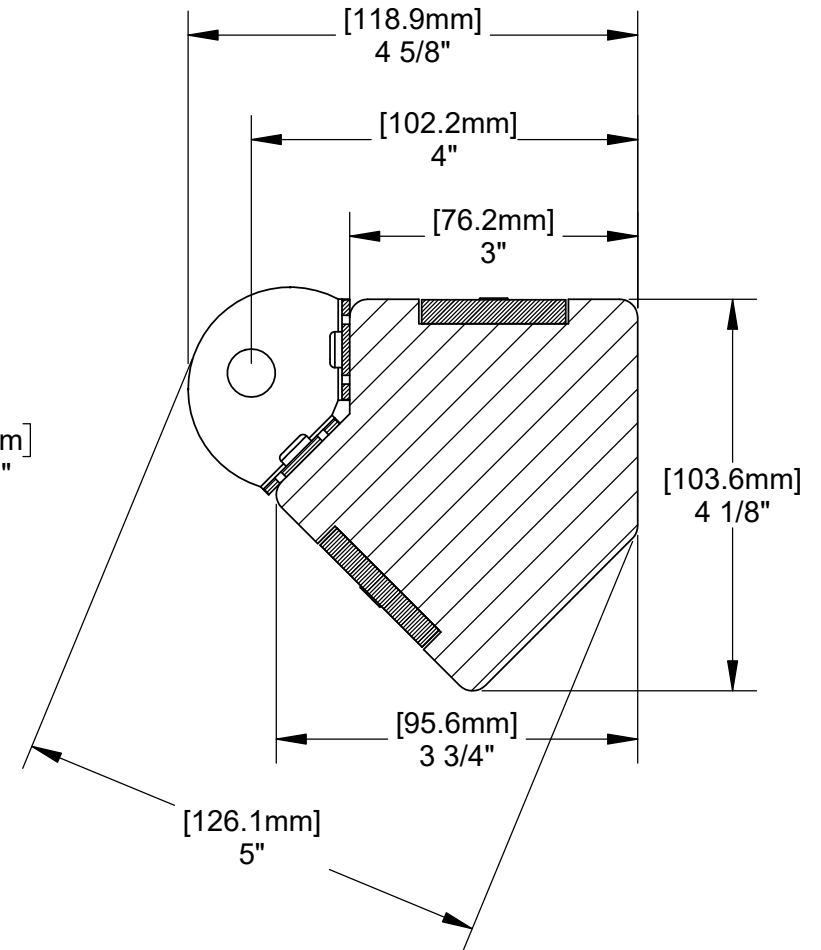

# YM12721 - 4.27m (14 ft) Octagon Gazebo BASE FRAME

# YM12721 - 4.27m (14 ft) Octagon Gazebo Centre of Footing/Post

# YM12721 - 4.27m (14 ft) Octagon Gazebo

**Ground to Bottom of Beam:**  
6'-8 1/2" [2.05m]

**Outside Post Dimensions:**  
13'-3 5/8" [4.05m] x 13'-3 5/8" [4.05m]

**Roof Dimensions:**  
14'-0" [4.27m] x 14'-0" [4.27m]

**Peak Height:**  
10'-5 5/8" [3.19m]