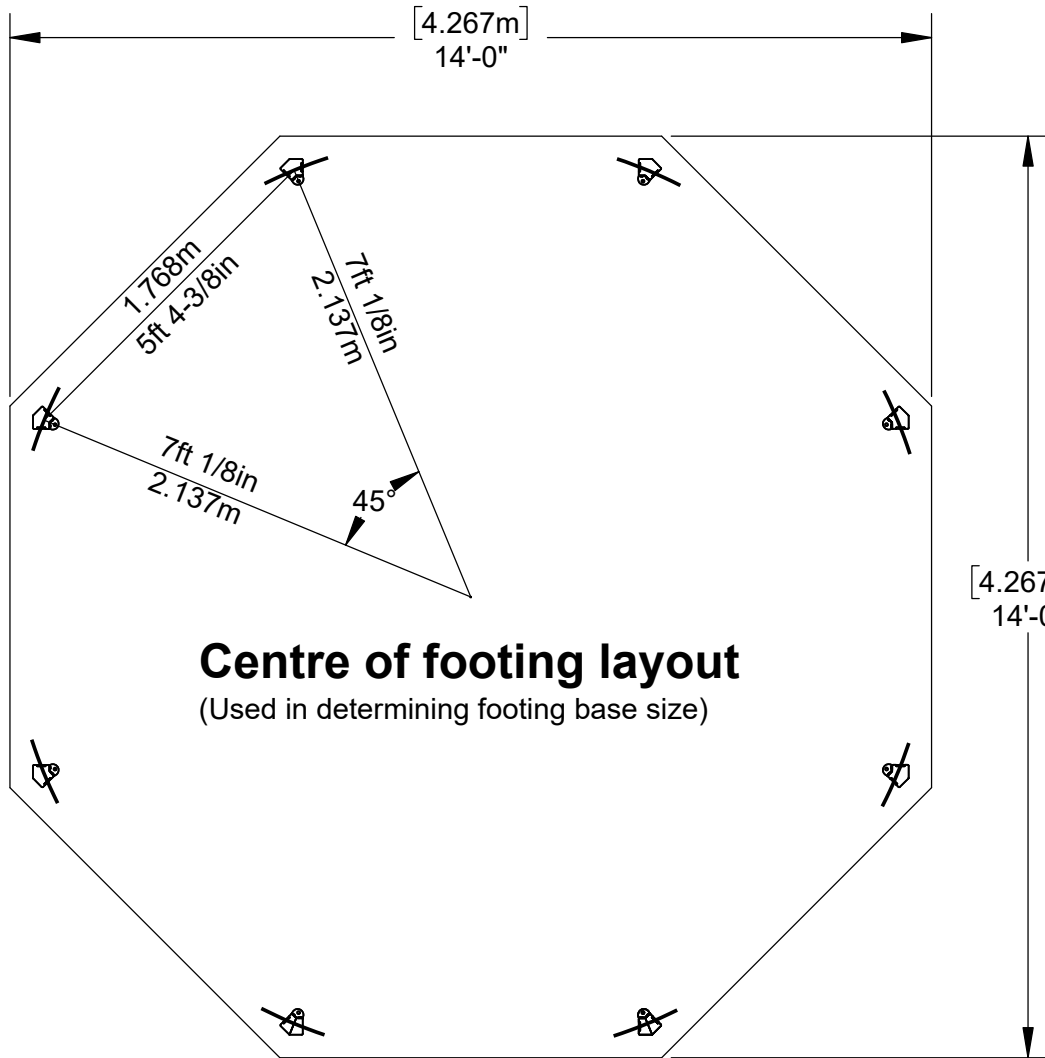

# YM12721 - 4.27m (14 ft) Octagon Gazebo BASE FRAME

# YM12721 - 4.27m (14 ft) Octagon Gazebo Centre of Footing/Post

# YM12721 - 4.27m (14 ft) Octagon Gazebo

**Ground to Bottom of Beam:**  
6'-8 1/2" [2.05m]

**Outside Post Dimensions:**  
13'-3 5/8" [4.05m] x 13'-3 5/8" [4.05m]

**Roof Dimensions:**  
14'-0" [4.27m] x 14'-0" [4.27m]

**Peak Height:**  
10'-5 5/8" [3.19m]