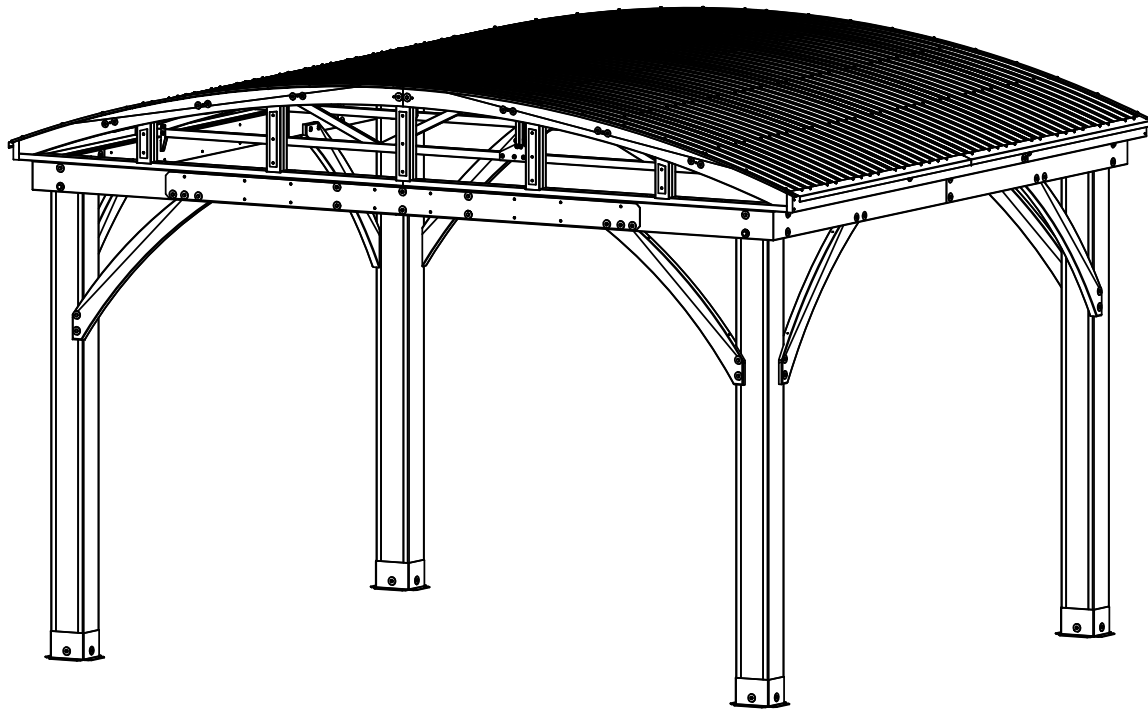

YM12757 - 14.1 x 11.1 Arched Roof Gazebo

YM12757 - 14.1 x 11.1 Arched Roof Gazebo Footing Dimensions

YM12757 - 14.1 x 11.1 Arched Roof Gazebo

YM12757 - 14.1 x 11.1 Arched Roof Gazebo

YM12757 - 14.1 x 11.1 Arched Roof Gazebo

Peak Height:
9' 5.06" (2.87m)

Roof Dimensions:
14' 2.18" (4.32m) x 11' 3.37" (3.43m)

Outside Post Dimensions:
12' 10.38" (3.92m) x 10' 10.38" (3.31m)

Ground to bottom of Beam:
7' 4.5" (2.24m)