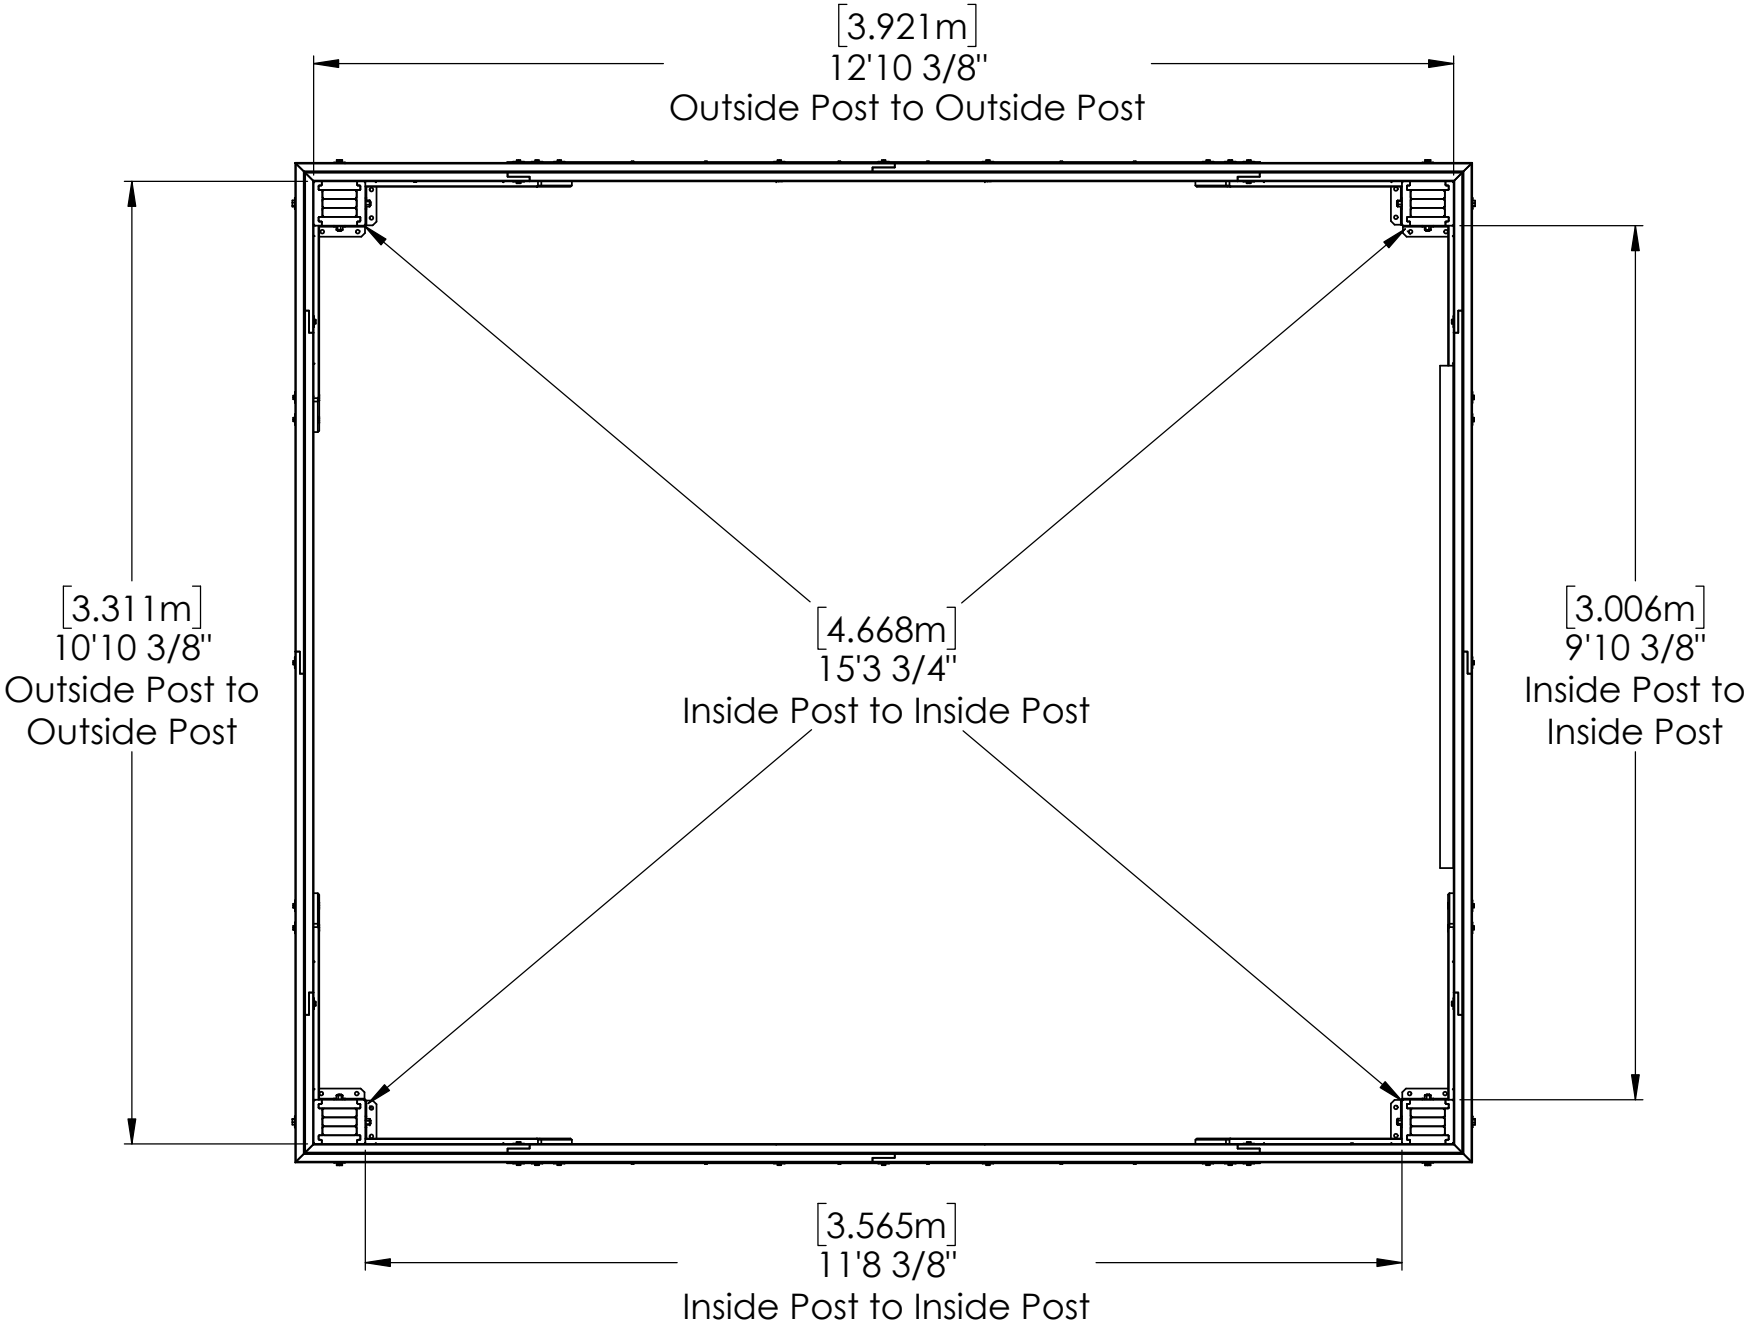

YM12757 - 14.1 x 11.1 Arched Roof Gazebo

YM12757 - 14.1 x 11.1 Arched Roof Gazebo Footing Dimensions

YM12757 - 14.1 x 11.1 Arched Roof Gazebo

YM12757 - 14.1 x 11.1 Arched Roof Gazebo

YM12757 - 14.1 x 11.1 Arched Roof Gazebo

Peak Height:
9' 5.06" (2.87m)

Roof Dimensions:
14' 2.18" (4.32m) x 11' 3.37" (3.43m)

Outside Post Dimensions:
12' 10.38" (3.92m) x 10' 10.38" (3.31m)

Ground to bottom of Beam:
7' 4.5" (2.24m)