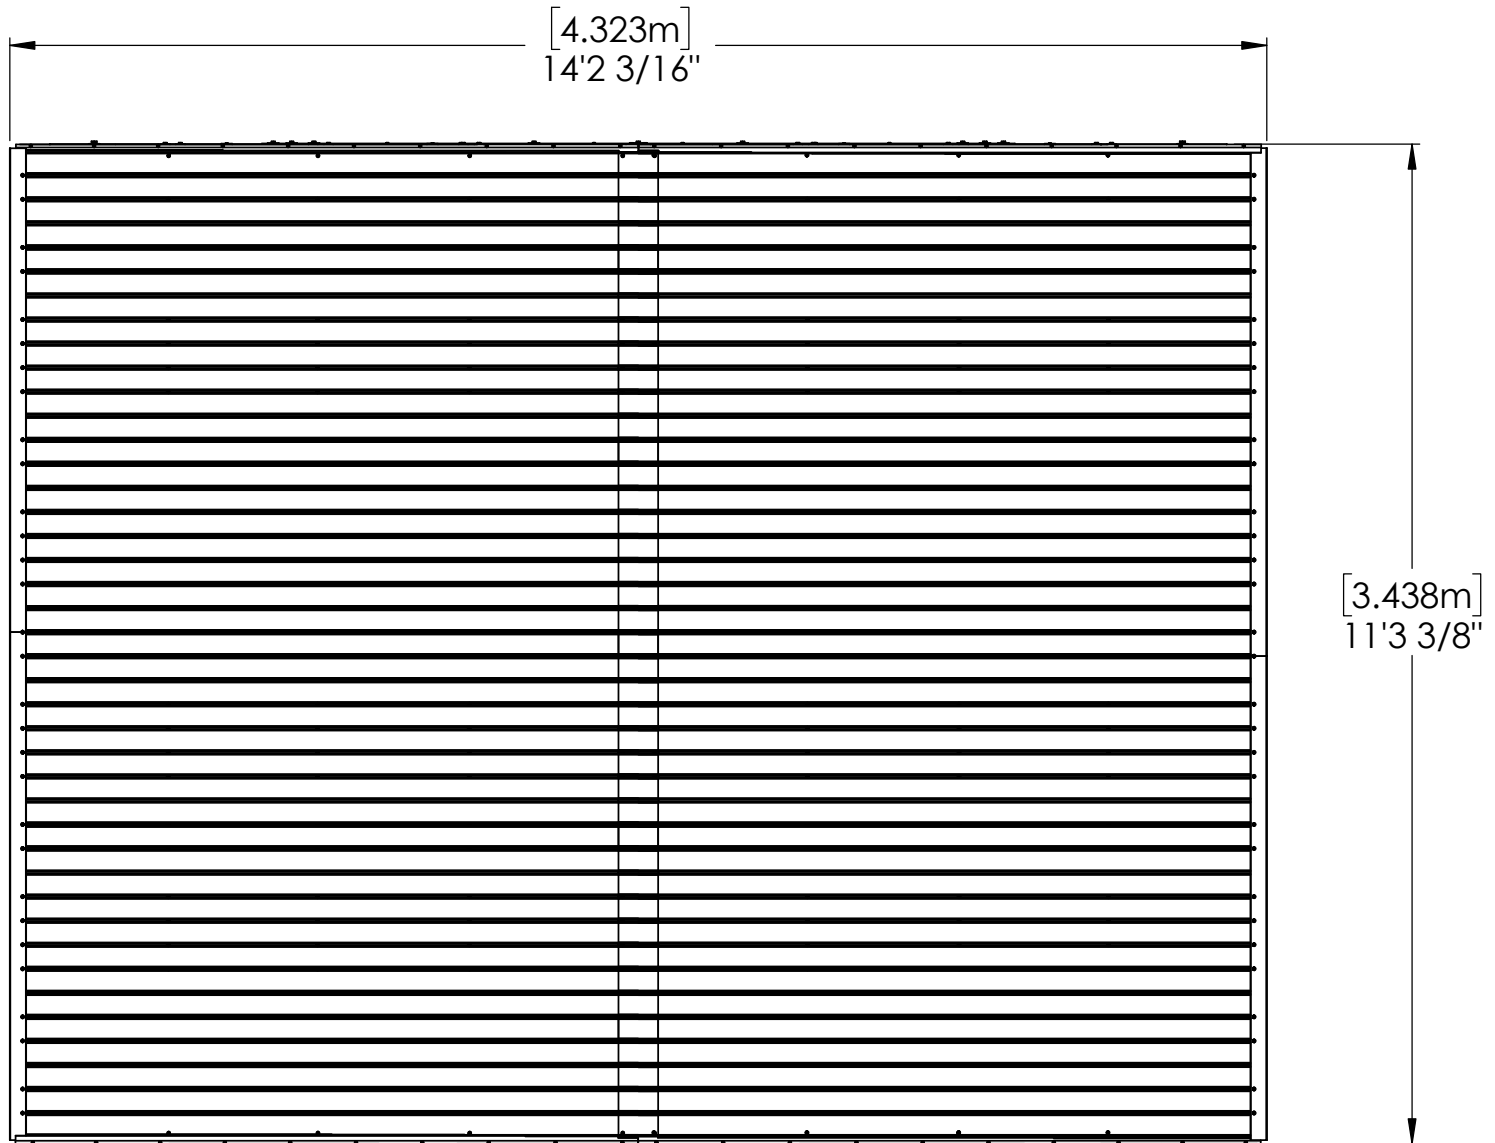

YM12757 - 14.1 x 11.1 Arched Roof Gazebo

YM12757 - 14.1 x 11.1 Arched Roof Gazebo Footing Dimensions

YM12757 - 14.1 x 11.1 Arched Roof Gazebo

YM12757 - 14.1 x 11.1 Arched Roof Gazebo

YM12757 - 14.1 x 11.1 Arched Roof Gazebo

Peak Height:
9' 5.06" (2.87m)

Roof Dimensions:
14' 2.18" (4.32m) x 11' 3.37" (3.43m)

Outside Post Dimensions:
12' 10.38" (3.92m) x 10' 10.38" (3.31m)

Ground to bottom of Beam:
7' 4.5" (2.24m)