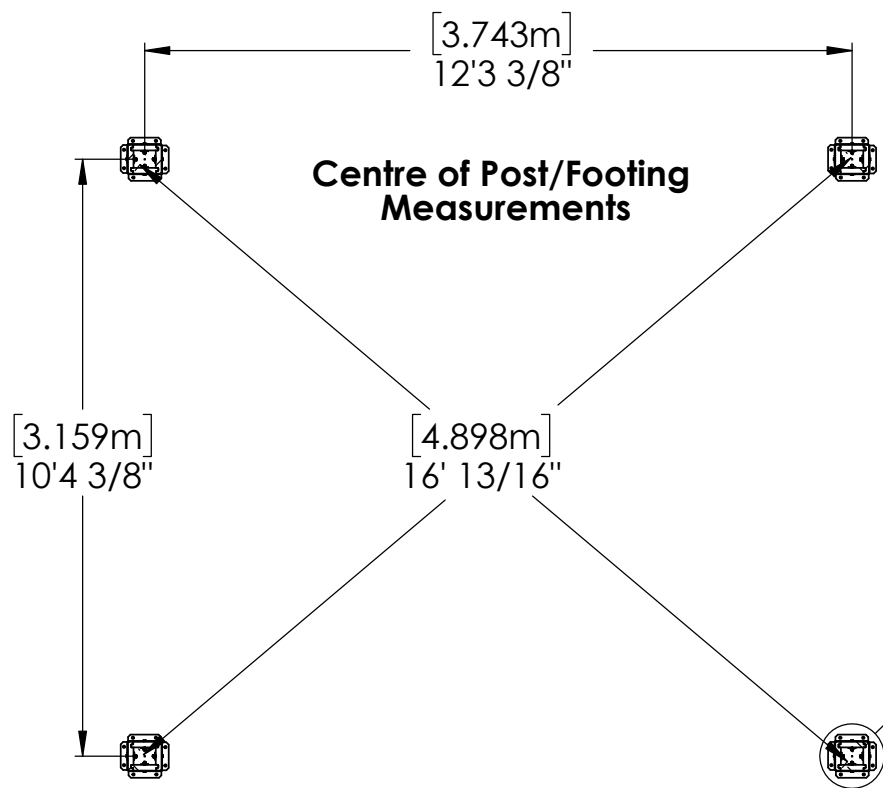

YM12757 - 14.1 x 11.1 Arched Roof Gazebo

YM12757 - 14.1 x 11.1 Arched Roof Gazebo Footing Dimensions

YM12757 - 14.1 x 11.1 Arched Roof Gazebo

YM12757 - 14.1 x 11.1 Arched Roof Gazebo

YM12757 - 14.1 x 11.1 Arched Roof Gazebo

Peak Height:
9' 5.06" (2.87m)

Roof Dimensions:
14' 2.18" (4.32m) x 11' 3.37" (3.43m)

Outside Post Dimensions:
12' 10.38" (3.92m) x 10' 10.38" (3.31m)

Ground to bottom of Beam:
7' 4.5" (2.24m)