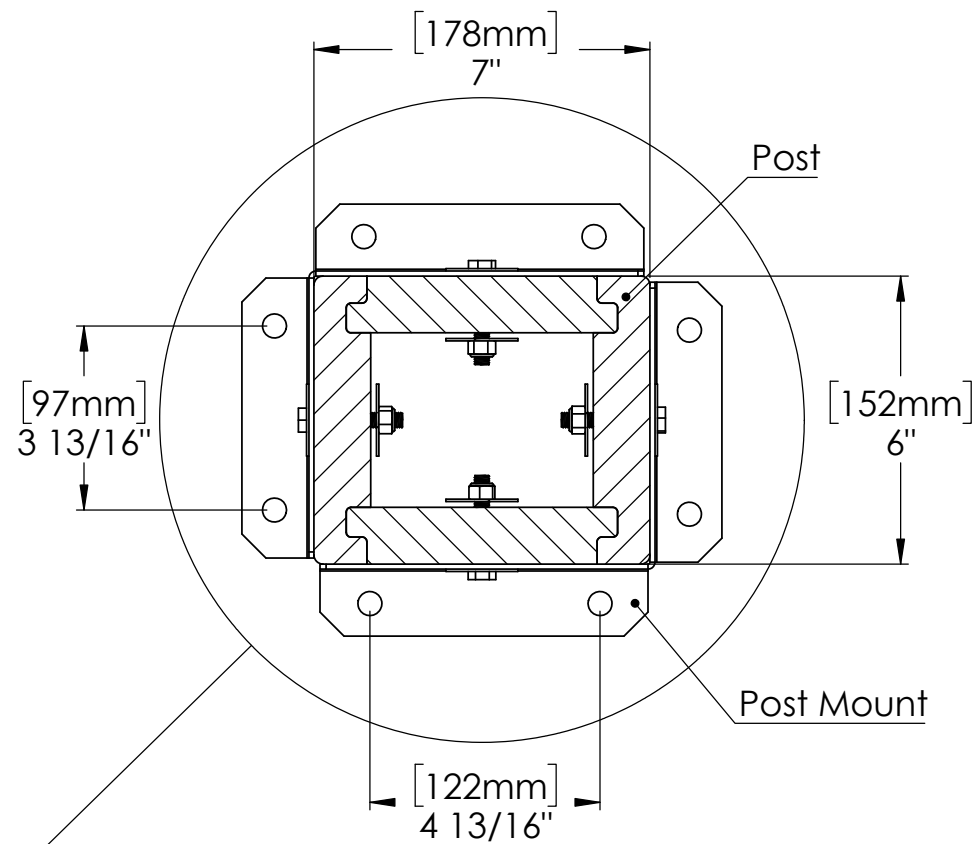

YM12757 - 14.1 x 11.1 Arched Roof Gazebo

YM12757 - 14.1 x 11.1 Arched Roof Gazebo Footing Dimensions

YM12757 - 14.1 x 11.1 Arched Roof Gazebo

YM12757 - 14.1 x 11.1 Arched Roof Gazebo

YM12757 - 14.1 x 11.1 Arched Roof Gazebo

Peak Height:
9' 5.06" (2.87m)

Roof Dimensions:
14' 2.18" (4.32m) x 11' 3.37" (3.43m)

Outside Post Dimensions:
12' 10.38" (3.92m) x 10' 10.38" (3.31m)

Ground to bottom of Beam:
7' 4.5" (2.24m)