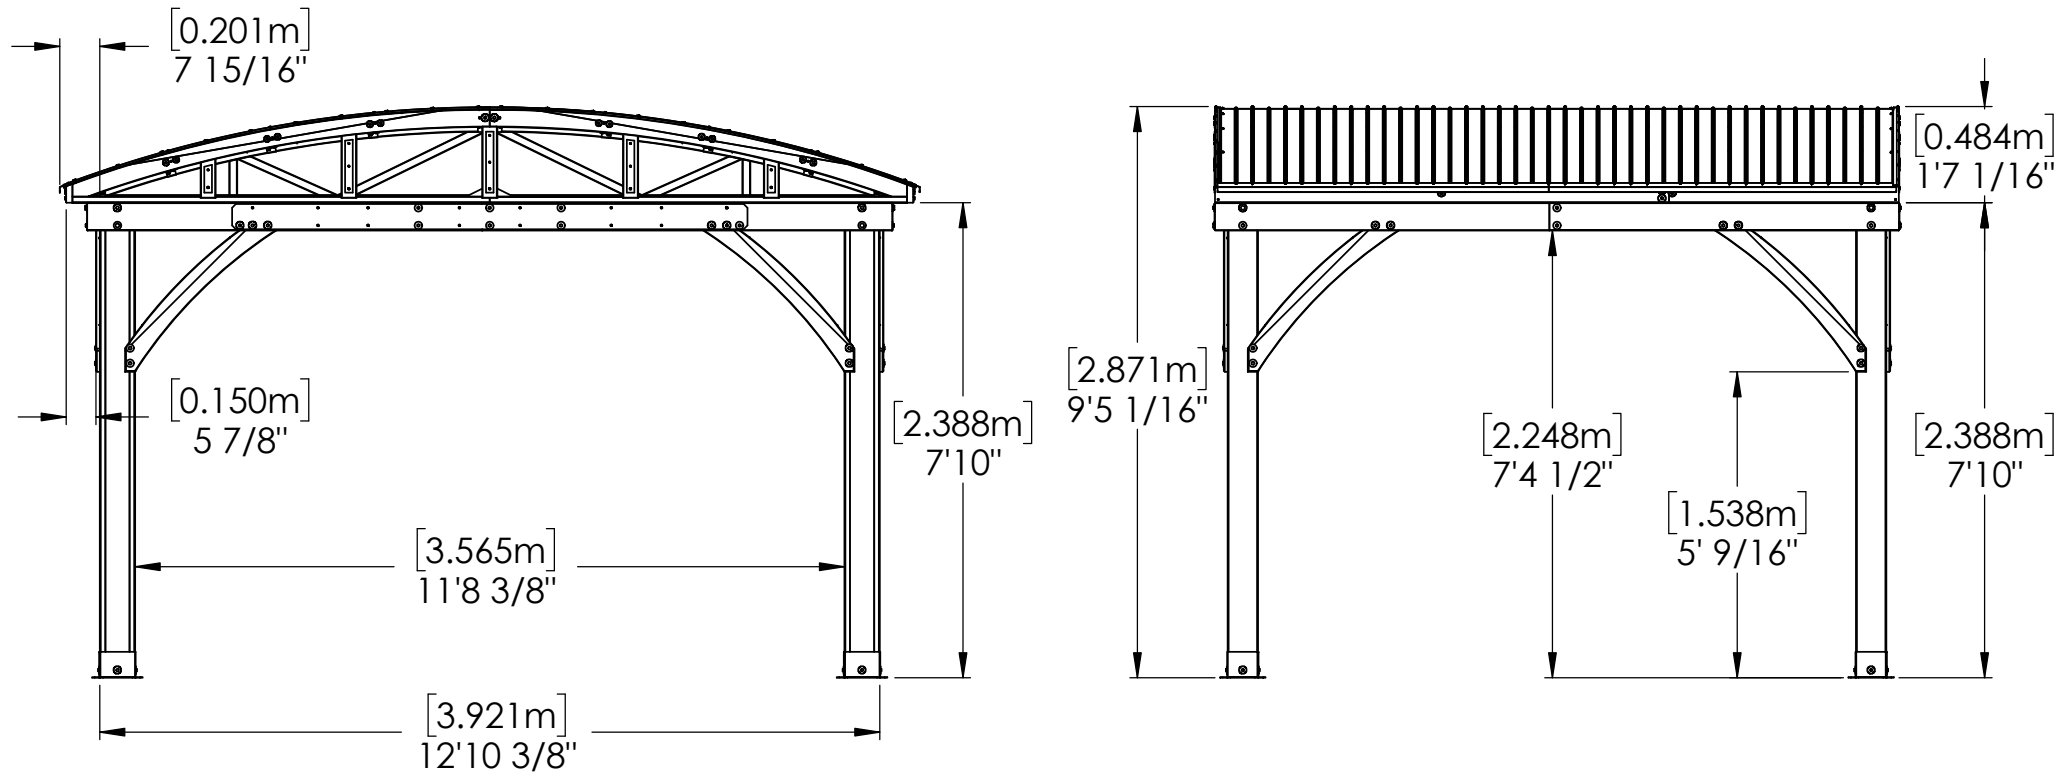

YM12757 - 14.1 x 11.1 Arched Roof Gazebo

YM12757 - 14.1 x 11.1 Arched Roof Gazebo Footing Dimensions

YM12757 - 14.1 x 11.1 Arched Roof Gazebo

YM12757 - 14.1 x 11.1 Arched Roof Gazebo

YM12757 - 14.1 x 11.1 Arched Roof Gazebo

Peak Height:
9' 5.06" (2.87m)

Roof Dimensions:
14' 2.18" (4.32m) x 11' 3.37" (3.43m)

Outside Post Dimensions:
12' 10.38" (3.92m) x 10' 10.38" (3.31m)

Ground to bottom of Beam:
7' 4.5" (2.24m)