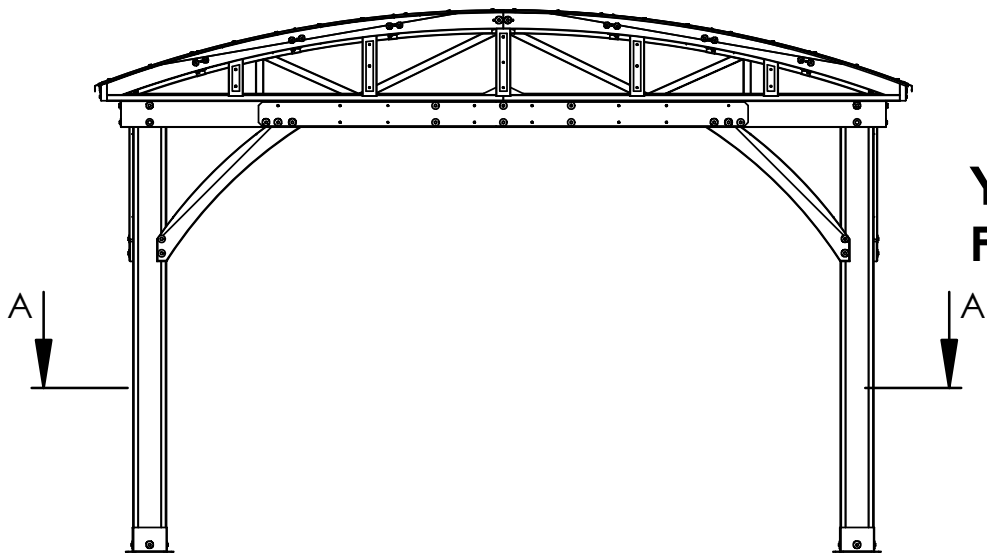

YM12757 - 14.1 x 11.1 Arched Roof Gazebo

YM12757 - 14.1 x 11.1 Arched Roof Gazebo Footing Dimensions

YM12757 - 14.1 x 11.1 Arched Roof Gazebo

YM12757 - 14.1 x 11.1 Arched Roof Gazebo

YM12757 - 14.1 x 11.1 Arched Roof Gazebo

Peak Height:
9' 5.06" (2.87m)

Roof Dimensions:
14' 2.18" (4.32m) x 11' 3.37" (3.43m)

Outside Post Dimensions:
12' 10.38" (3.92m) x 10' 10.38" (3.31m)

Ground to bottom of Beam:
7' 4.5" (2.24m)