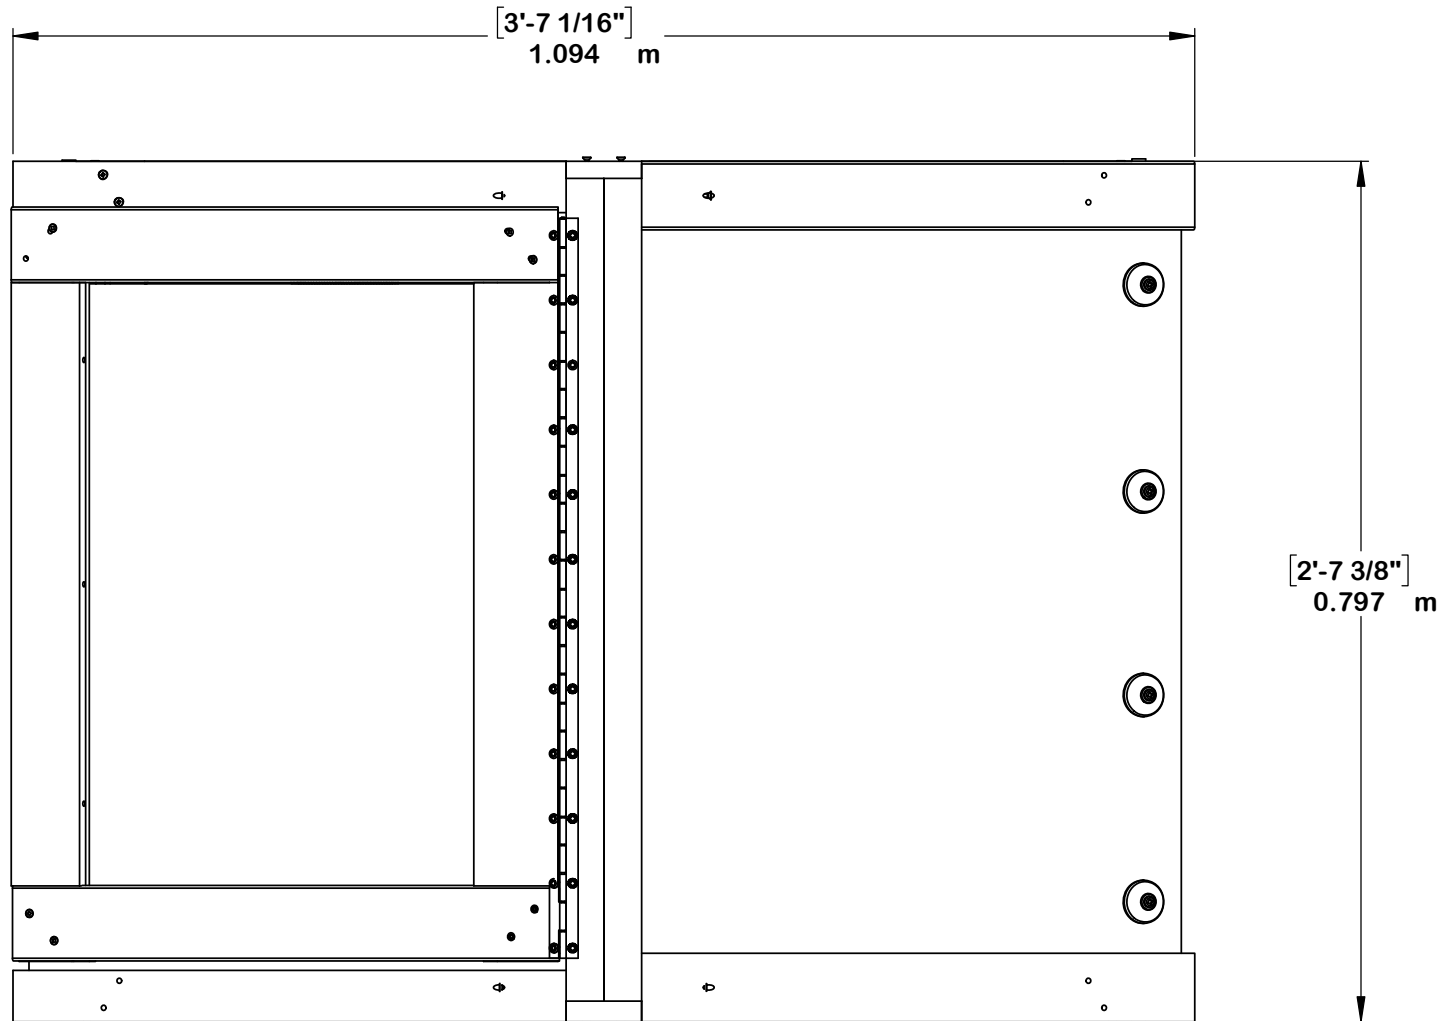

YM12857 - Urban Greenhouse

YM12857 - Urban Greenhouse

YM12857 - Urban Greenhouse

Peak Height:
6' 2.8" (1.90m)

Roof Dimensions:
3' 7.1" (1.09m) x 2' 7.4" (0.80m)

Outside Post Dimensions:
3' 2.5" (0.98m) x 2' 7.4" (0.80m)

Ground to Bottom of Rafter:
5' 3.0" (1.60m)

Ground to Roof (Inside):
6' 1.1" (1.85m)

**Door H59.25" x W16.25" (1.51m x
0.42m)**

**Upper Shelf (2): L36.3" x W11" x H6"
L0.92m x W0.28m x H0.15m**

**Lower Shelf (2): L13" x W13 x H0.6"
L0.34m x W0.34m x H0.02m**