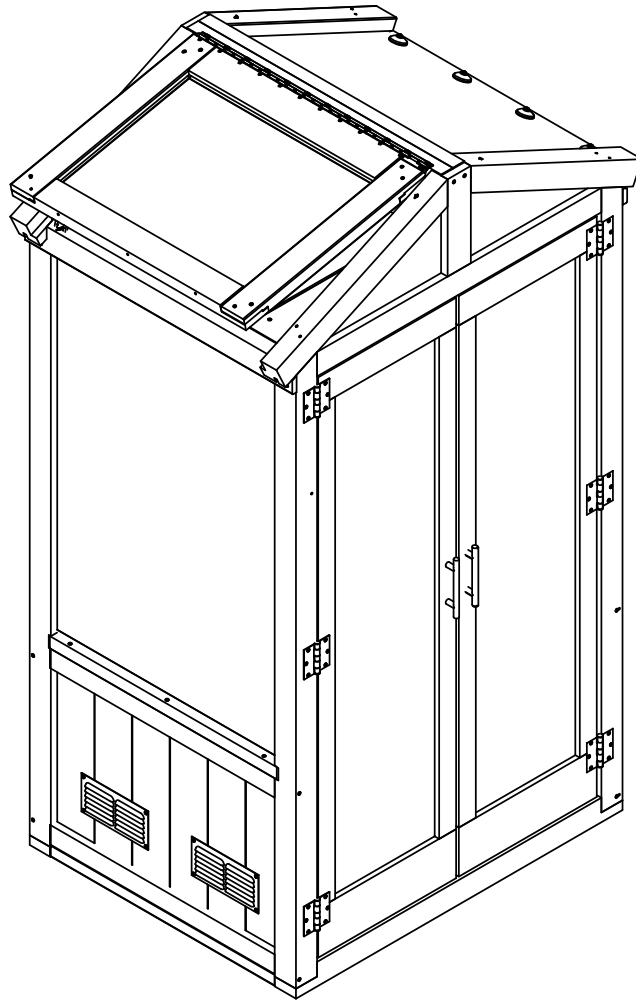

YM12857 - Urban Greenhouse

YM12857 - Urban Greenhouse

YM12857 - Urban Greenhouse

Peak Height:
6' 2.8" (1.90m)

Roof Dimensions:
3' 7.1" (1.09m) x 2' 7.4" (0.80m)

Outside Post Dimensions:
3' 2.5" (0.98m) x 2' 7.4" (0.80m)

Ground to Bottom of Rafter:
5' 3.0" (1.60m)

Ground to Roof (Inside):
6' 1.1" (1.85m)

**Door H59.25" x W16.25" (1.51m x
0.42m)**

**Upper Shelf (2): L36.3" x W11" x H6"
L0.92m x W0.28m x H0.15m**

**Lower Shelf (2): L13" x W13 x H0.6"
L0.34m x W0.34m x H0.02m**