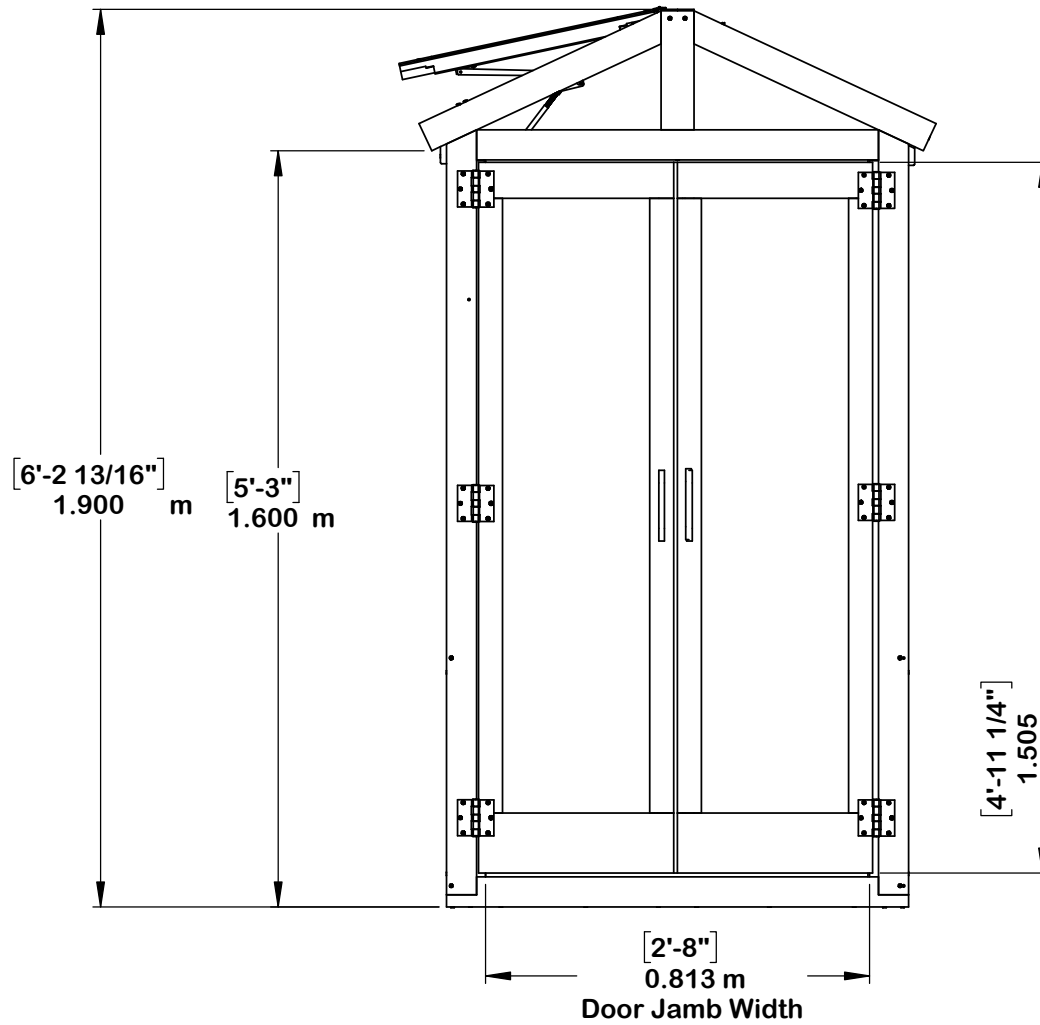

YM12857 - Urban Greenhouse

YM12857 - Urban Greenhouse

YM12857 - Urban Greenhouse

Peak Height:
6' 2.8" (1.90m)

Roof Dimensions:
3' 7.1" (1.09m) x 2' 7.4" (0.80m)

Outside Post Dimensions:
3' 2.5" (0.98m) x 2' 7.4" (0.80m)

Ground to Bottom of Rafter:
5' 3.0" (1.60m)

Ground to Roof (Inside):
6' 1.1" (1.85m)

**Door H59.25" x W16.25" (1.51m x
0.42m)**

**Upper Shelf (2): L36.3" x W11" x H6"
L0.92m x W0.28m x H0.15m**

**Lower Shelf (2): L13" x W13 x H0.6"
L0.34m x W0.34m x H0.02m**