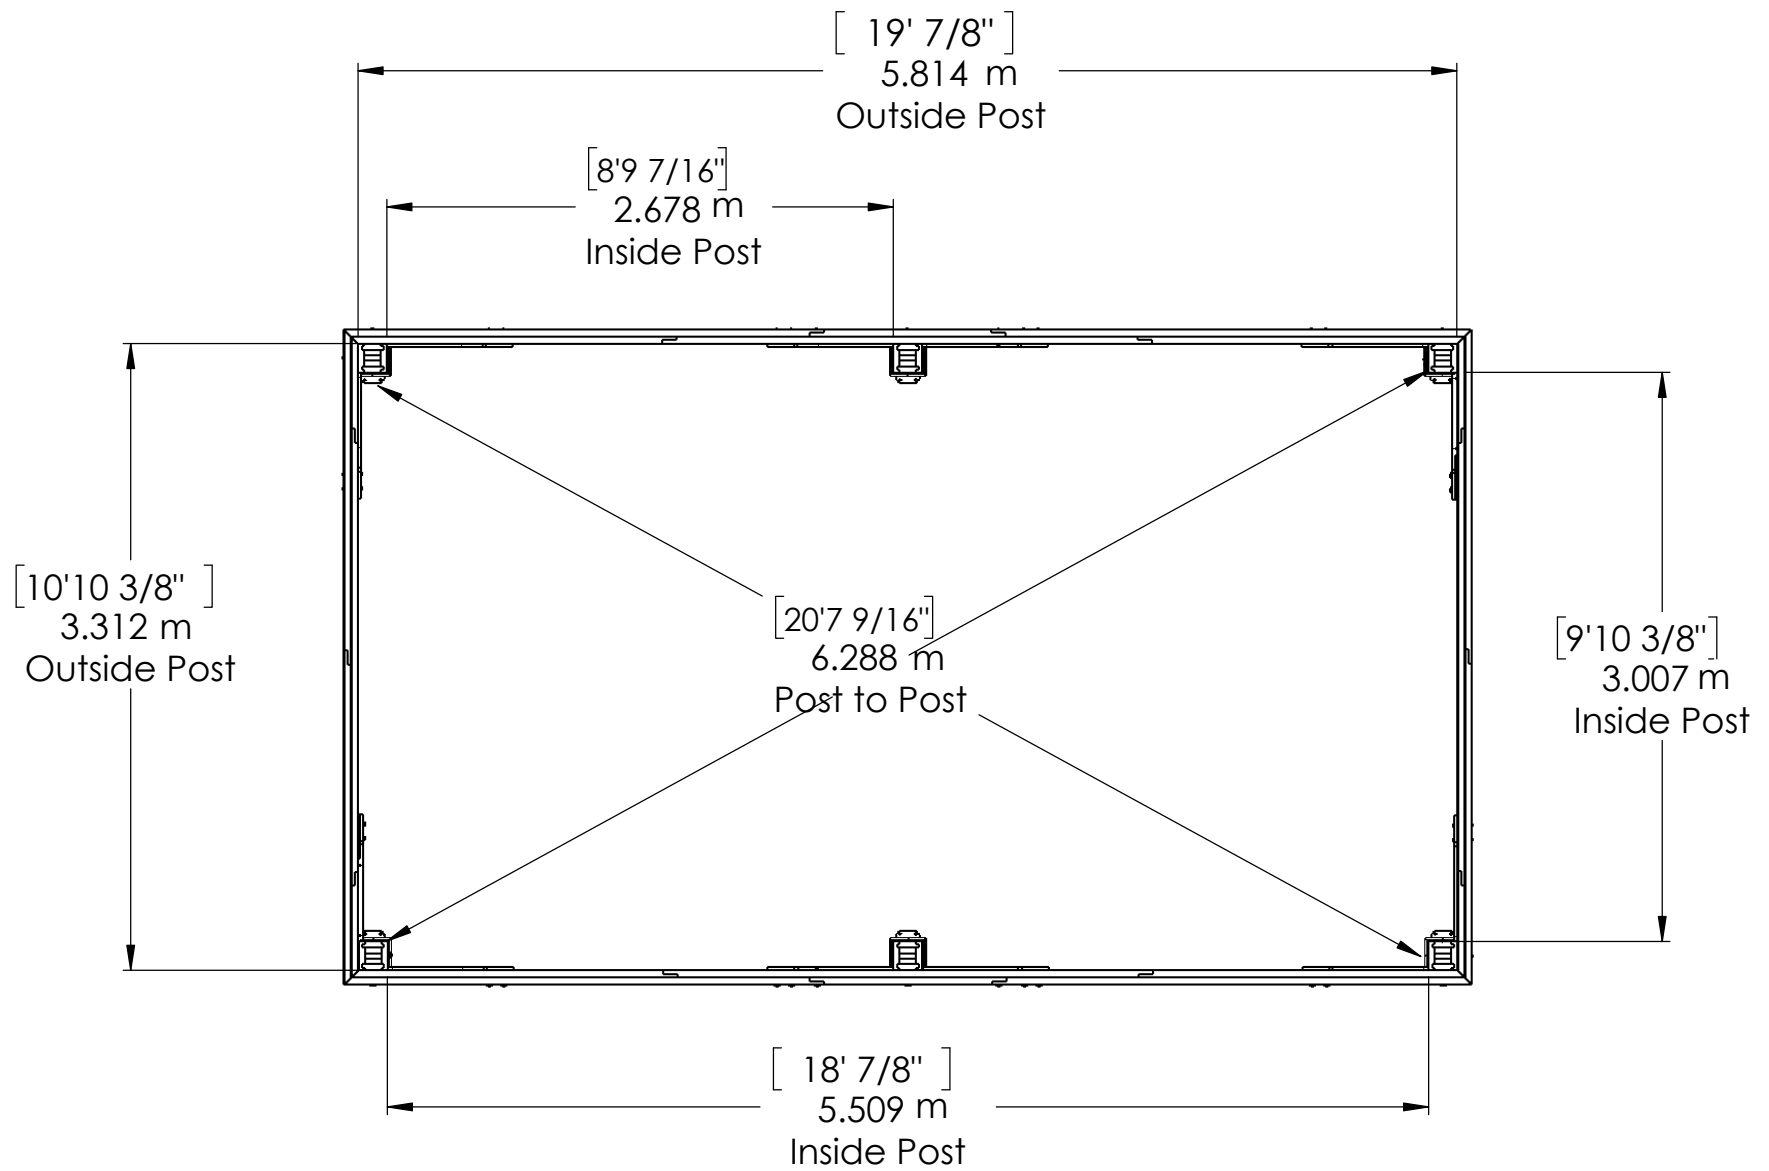

**YM11775 - 12 x 20
Meridian Gazebo**

Centre of Footing/Post
Dimensions

YM11775 - 12 x 20
Meridian Gazebo

**YM11775 - 12 x 20
Meridian Gazebo**

Peak Height:
10' 2" (3.10m) :

Roof Dimensions:
20' 5" (6.22m) x 12' 2" (3.70m):

Outside Post Dimensions:
19' 0.87" (5.81m) x 10' 10.37" (3.31m)

Ground to bottom of beam:
7' 2.5" (2.19m)

**YM11775 - 12 x 20
Meridian Gazebo**

YM11775 - 12 x 20 Meridian Gazebo