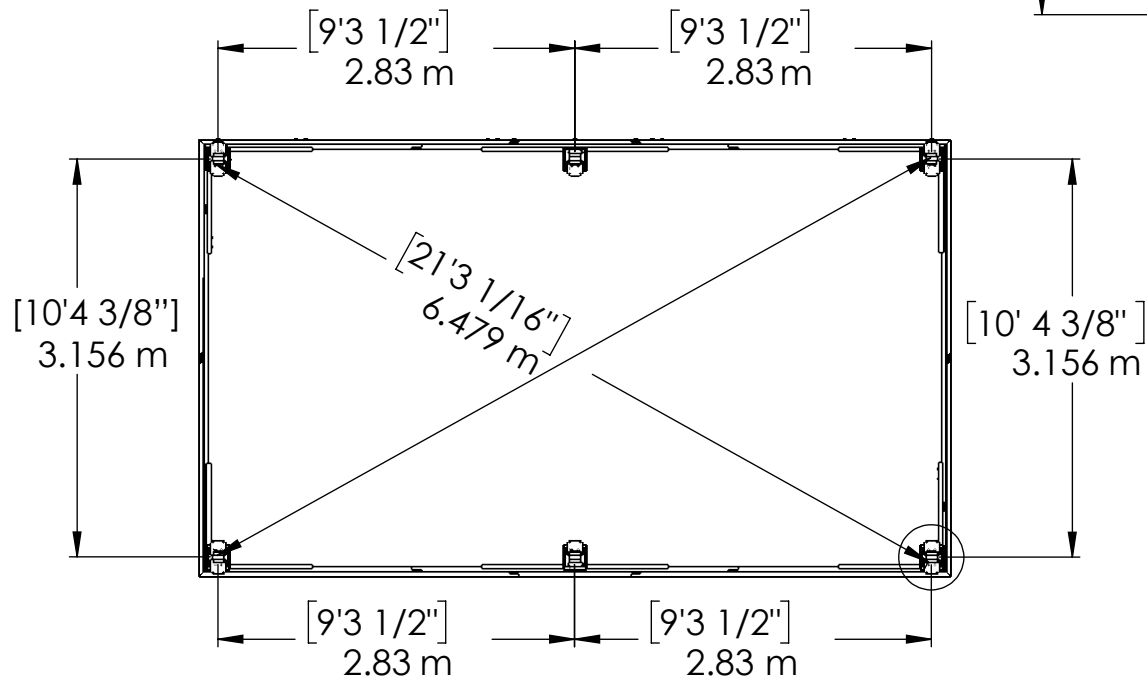

**YM11775 - 12 x 20
Meridian Gazebo**

Centre of Footing/Post
Dimensions

YM11775 - 12 x 20
Meridian Gazebo

**YM11775 - 12 x 20
Meridian Gazebo**

Peak Height:
10' 2" (3.10m) :

Roof Dimensions:
20' 5" (6.22m) x 12' 2" (3.70m):

Outside Post Dimensions:
19' 0.87" (5.81m) x 10' 10.37" (3.31m)

Ground to bottom of beam:
7' 2.5" (2.19m)

**YM11775 - 12 x 20
Meridian Gazebo**

YM11775 - 12 x 20 Meridian Gazebo