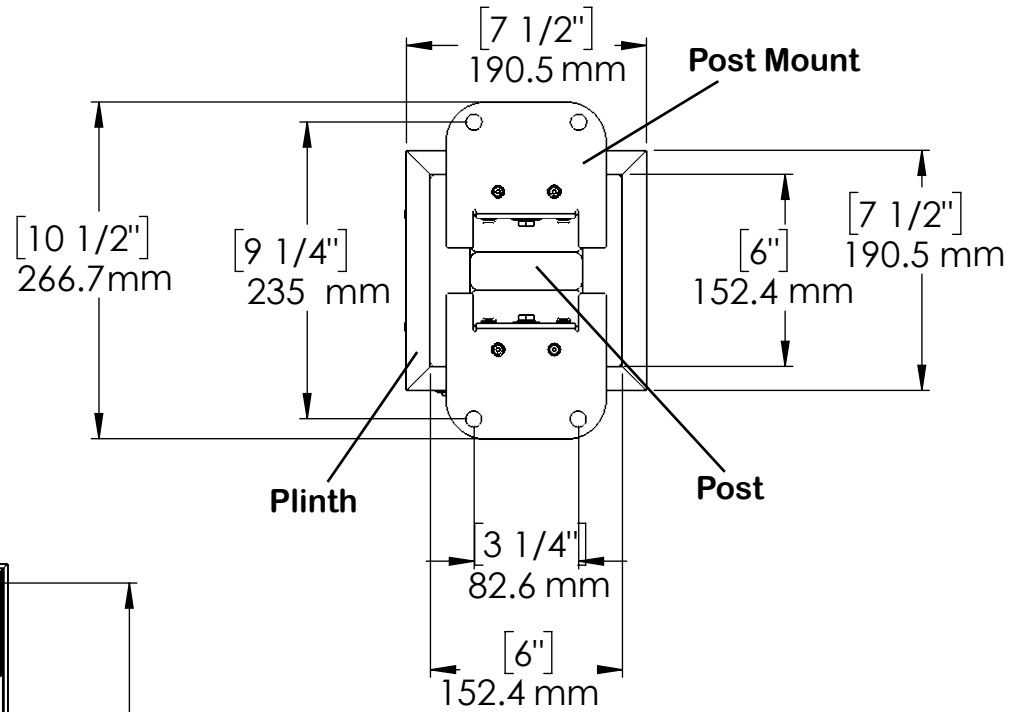

**YM11775 - 12 x 20
Meridian Gazebo**

Centre of Footing/Post
Dimensions

YM11775 - 12 x 20
Meridian Gazebo

**YM11775 - 12 x 20
Meridian Gazebo**

Peak Height:
10' 2" (3.10m) :

Roof Dimensions:
20' 5" (6.22m) x 12' 2" (3.70m):

Outside Post Dimensions:
19' 0.87" (5.81m) x 10' 10.37" (3.31m)

Ground to bottom of beam:
7' 2.5" (2.19m)

**YM11775 - 12 x 20
Meridian Gazebo**

YM11775 - 12 x 20 Meridian Gazebo