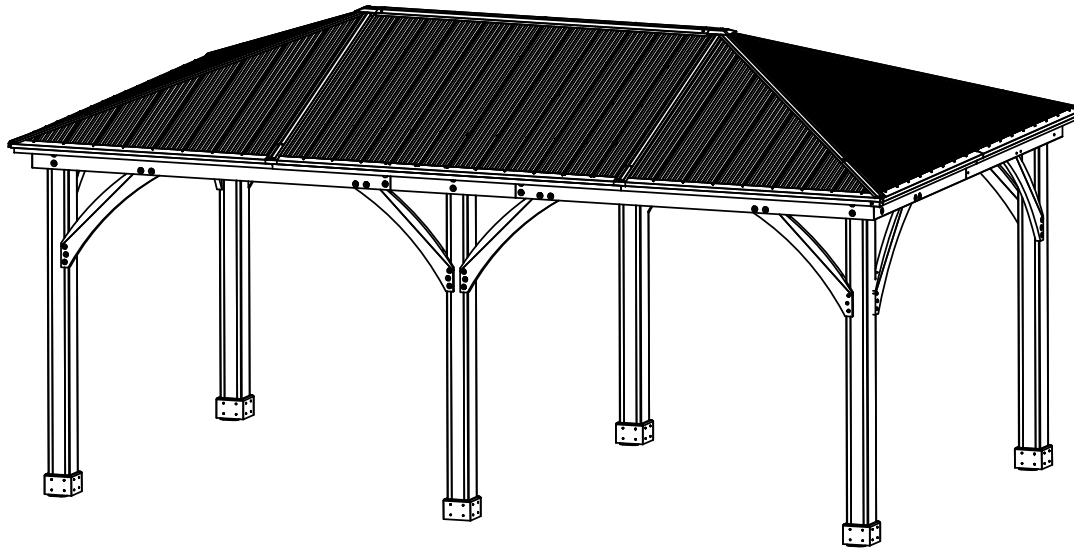

**YM11775 - 12 x 20
Meridian Gazebo**

Centre of Footing/Post
Dimensions

YM11775 - 12 x 20
Meridian Gazebo

**YM11775 - 12 x 20
Meridian Gazebo**

Peak Height:
10' 2" (3.10m) :

Roof Dimensions:
20' 5" (6.22m) x 12' 2" (3.70m):

Outside Post Dimensions:
19' 0.87" (5.81m) x 10' 10.37" (3.31m)

Ground to bottom of beam:
7' 2.5" (2.19m)

**YM11775 - 12 x 20
Meridian Gazebo**

YM11775 - 12 x 20 Meridian Gazebo