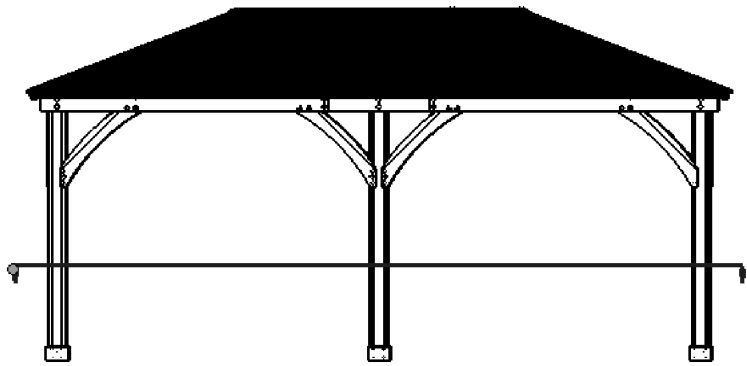

**YM11775 - 12 x 20
Meridian Gazebo**

Centre of Footing/Post
Dimensions

YM11775 - 12 x 20
Meridian Gazebo

**YM11775 - 12 x 20
Meridian Gazebo**

Peak Height:
10' 2" (3.10m) :

Roof Dimensions:
20' 5" (6.22m) x 12' 2" (3.70m):

Outside Post Dimensions:
19' 0.87" (5.81m) x 10' 10.37" (3.31m)

Ground to bottom of beam:
7' 2.5" (2.19m)

**YM11775 - 12 x 20
Meridian Gazebo**

YM11775 - 12 x 20 Meridian Gazebo