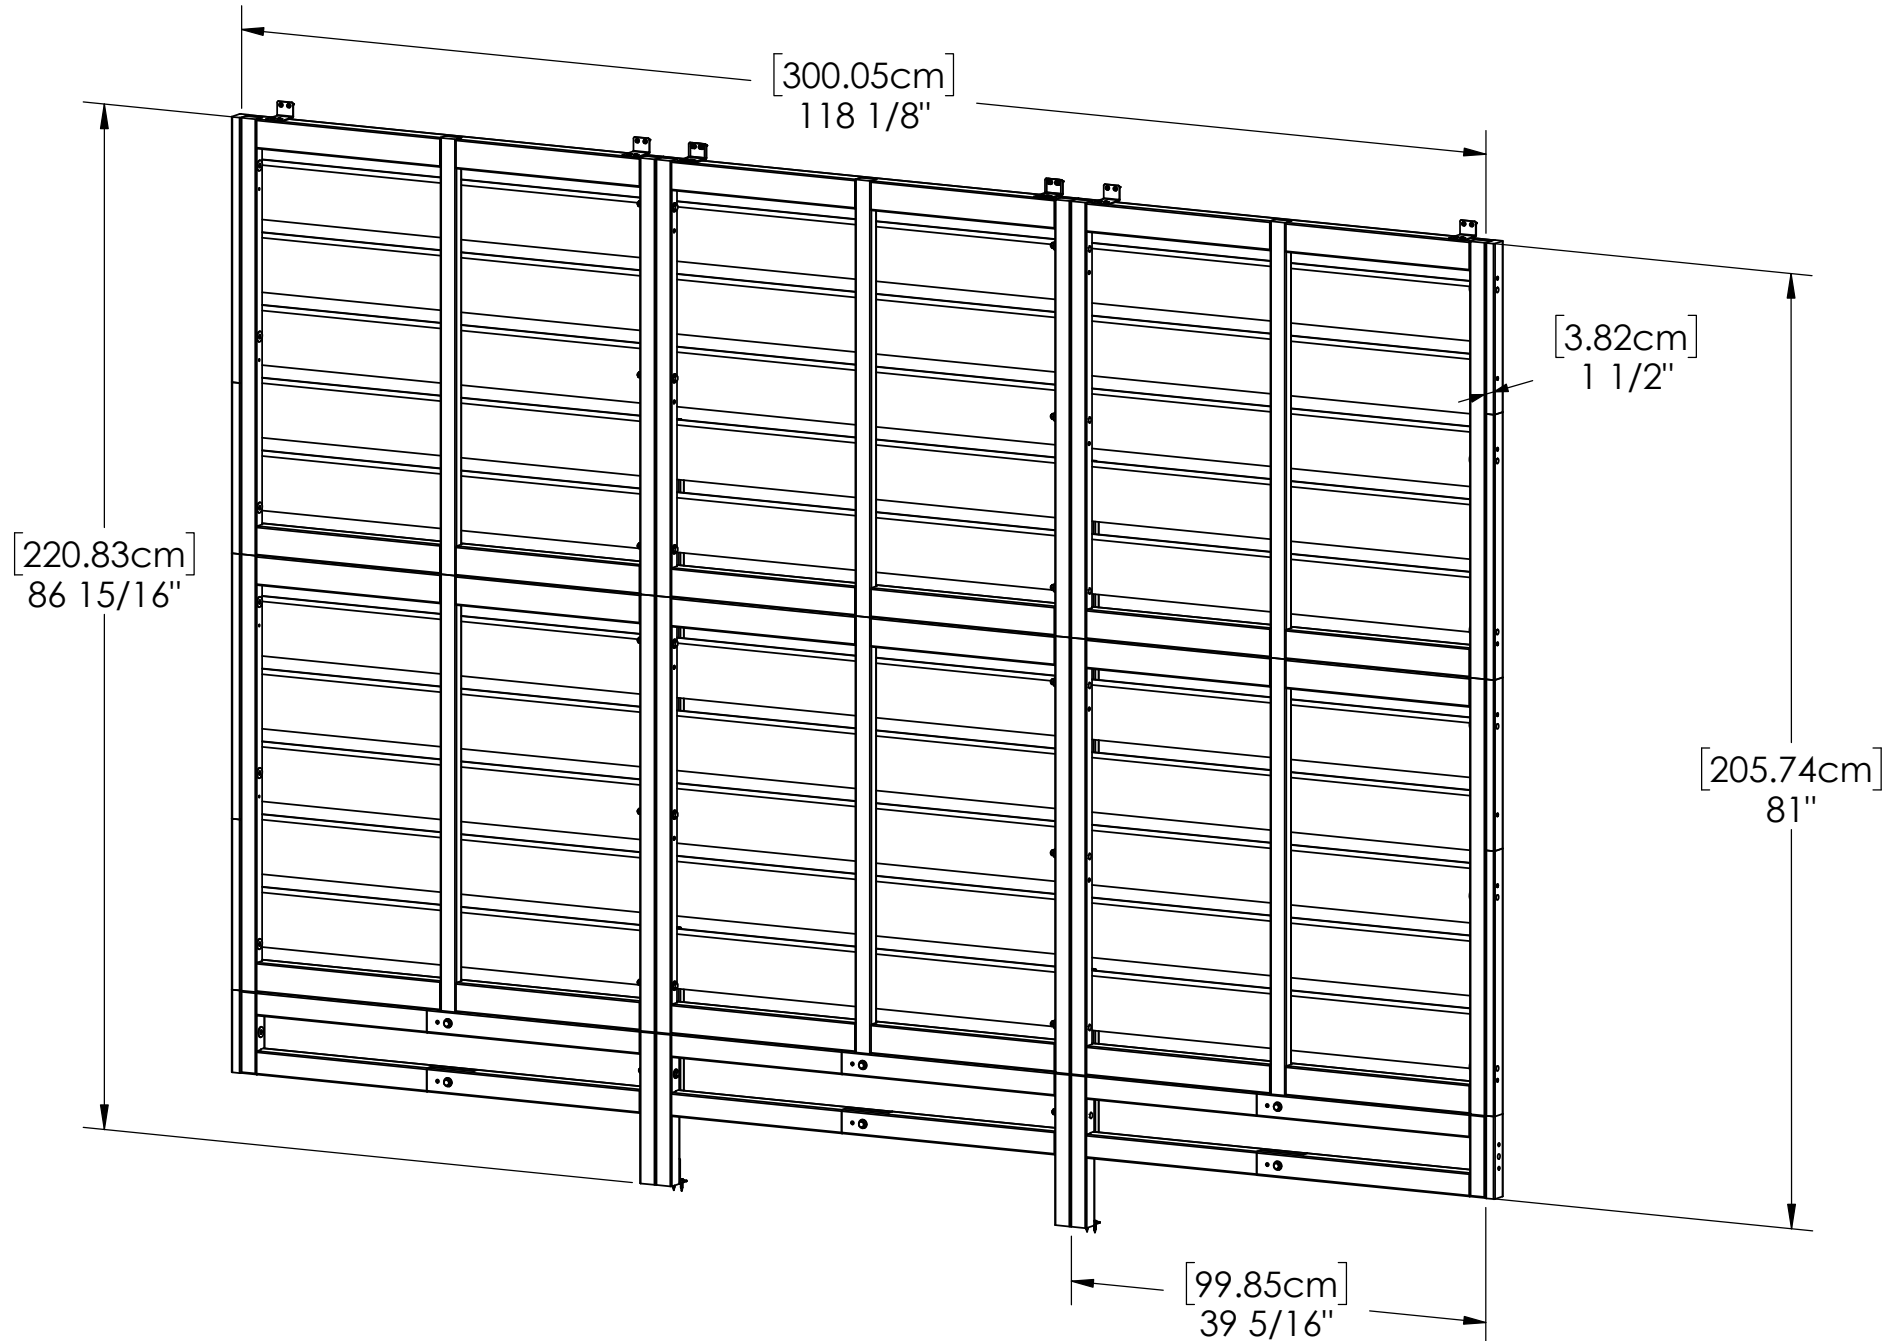

YM11867 - 3 Piece Privacy Wall Set (12ft)

(For use with YM11769 - 12 x 12 Gazebo, YM11772 - 12 x 14 Gazebo,
YM11915 - 12 x 16 Gazebo, YM11775 - 12 x 20 Gazebo and YM11937 - 12 x 24 Gazebo)

YM11867 - 3 Piece Privacy Wall Set (12ft)

(For use with YM11769 - 12 x 12 Gazebo, YM11772 - 12 x 14 Gazebo,
YM11915 - 12 x 16 Gazebo, YM11775 - 12 x 20 Gazebo and YM11937 - 12 x 24 Gazebo)

YM11867 - 3 Piece Privacy Wall Set (12ft)

(For use with YM11769 - 12 x 12 Gazebo, YM11772 - 12 x 14 Gazebo,
YM11915 - 12 x 16 Gazebo, YM11775 - 12 x 20 Gazebo and YM11937 - 12 x 24 Gazebo)