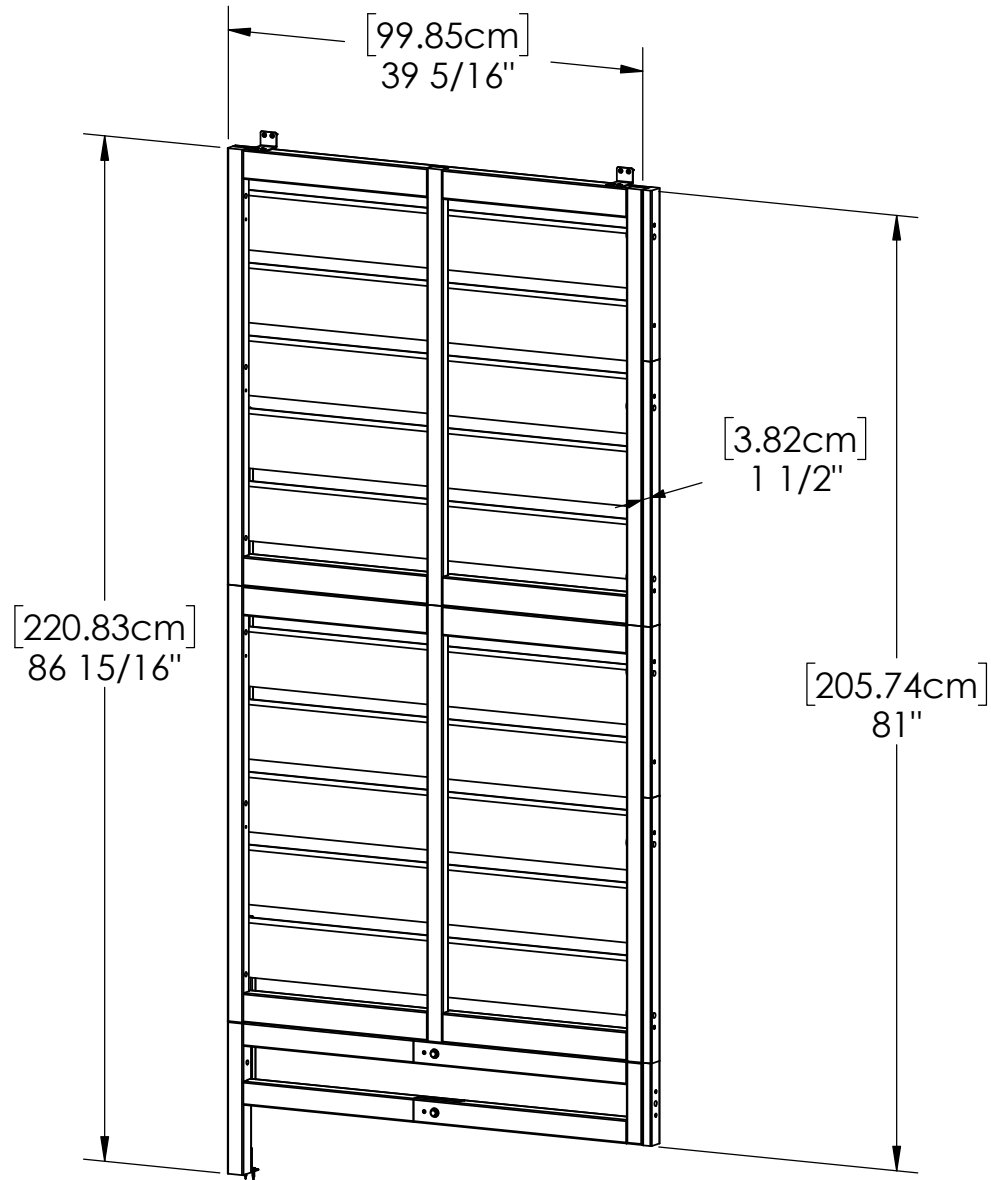

YM11867 - 3 Piece Privacy Wall Set (12ft)

(For use with YM11769 - 12 x 12 Gazebo, YM11772 - 12 x 14 Gazebo,
YM11915 - 12 x 16 Gazebo, YM11775 - 12 x 20 Gazebo and YM11937 - 12 x 24 Gazebo)

YM11867 - 3 Piece Privacy Wall Set (12ft)

(For use with YM11769 - 12 x 12 Gazebo, YM11772 - 12 x 14 Gazebo,
YM11915 - 12 x 16 Gazebo, YM11775 - 12 x 20 Gazebo and YM11937 - 12 x 24 Gazebo)

YM11867 - 3 Piece Privacy Wall Set (12ft)

(For use with YM11769 - 12 x 12 Gazebo, YM11772 - 12 x 14 Gazebo,
YM11915 - 12 x 16 Gazebo, YM11775 - 12 x 20 Gazebo and YM11937 - 12 x 24 Gazebo)