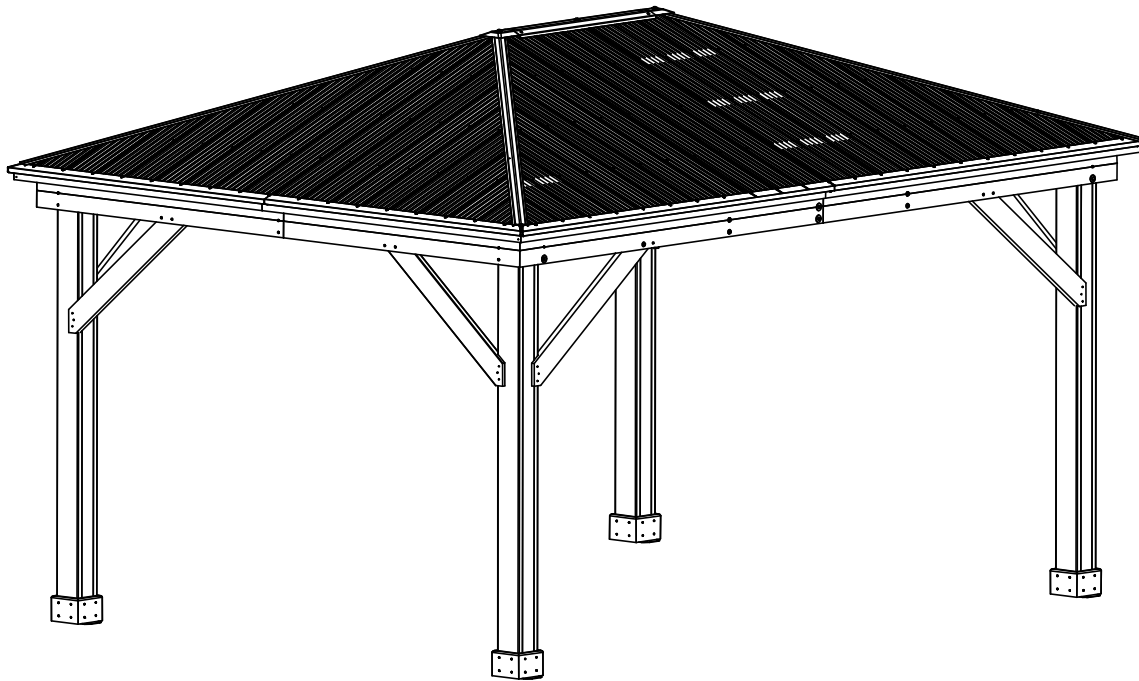

YM11915 - 12 x 16 Meridian Gazebo

YM11915 - 12 x 16 Meridian Gazebo

YM11915 - 12 x 16 Meridian Gazebo

YM11915 - 12 x 16 Meridian Gazebo

10'-3-1/2"

7'-3"

Peak Height
10' - 3.5" (3.14m)

Roof Dimensions
12' - 1" (3.69m) x 16' - 1" (4.90m)

Outside Post Dimensions
10'-10-3.75" (3.31m) x 14'-10-0.50" (4.23m)

Ground to Bottom of Beam
7'-3" (2.21m)

YM11915 - 12 x 16 Meridian Gazebo

YM11915 - 12 x 16 Meridian Gazebo