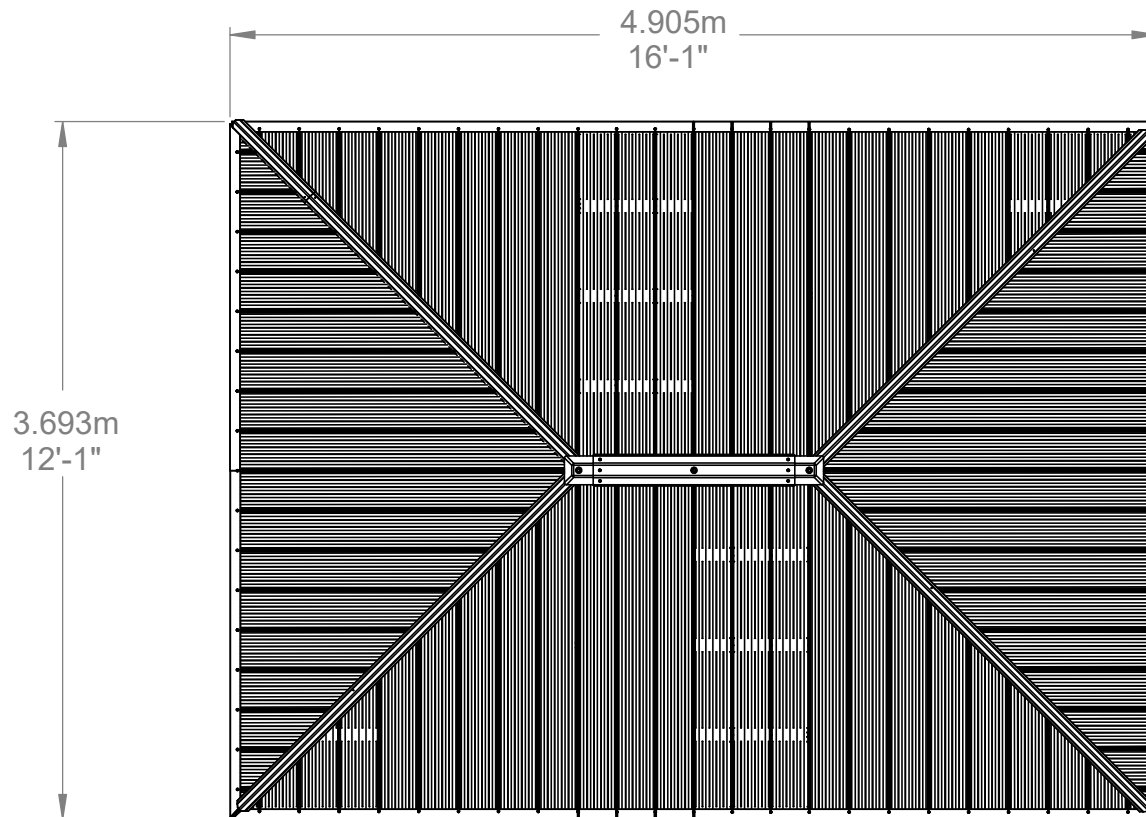

YM11915 - 12 x 16 Meridian Gazebo

YM11915 - 12 x 16 Meridian Gazebo

YM11915 - 12 x 16 Meridian Gazebo

YM11915 - 12 x 16 Meridian Gazebo

10'-3-1/2"

7'-3"

Peak Height
10' - 3.5" (3.14m)

Roof Dimensions
12' - 1" (3.69m) x 16' - 1" (4.90m)

Outside Post Dimensions
10'-10-3.75" (3.31m) x 14'-10-0.50" (4.23m)

Ground to Bottom of Beam
7'-3" (2.21m)

YM11915 - 12 x 16 Meridian Gazebo

YM11915 - 12 x 16 Meridian Gazebo