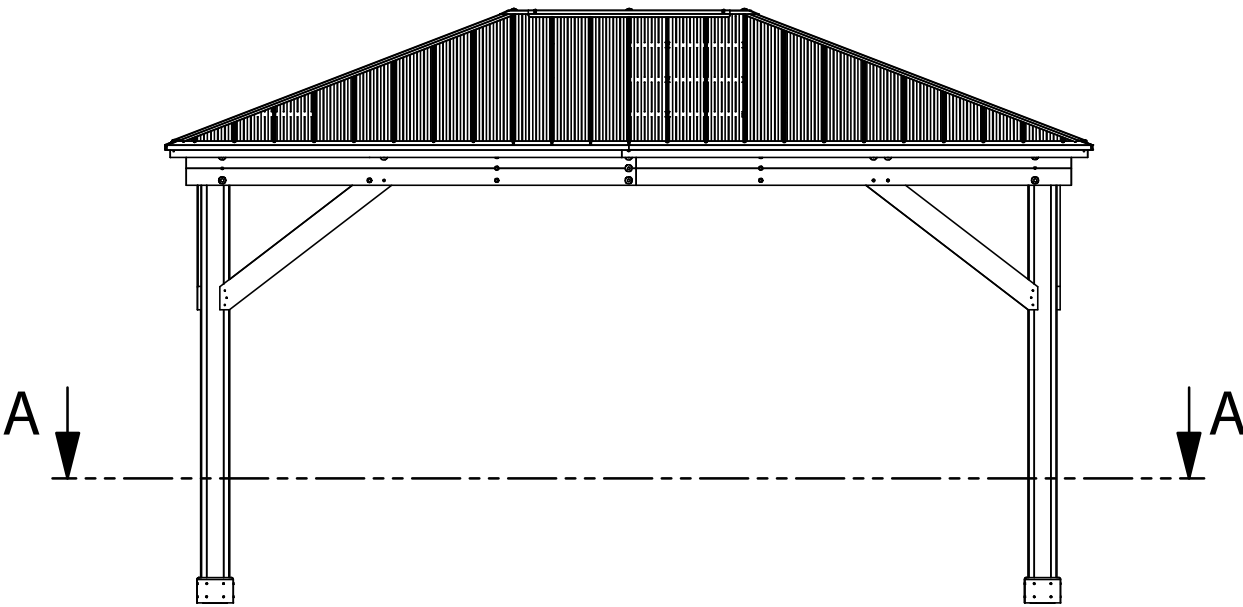

YM11915 - 12 x 16 Meridian Gazebo

YM11915 - 12 x 16 Meridian Gazebo

YM11915 - 12 x 16 Meridian Gazebo

YM11915 - 12 x 16 Meridian Gazebo

10'-3-1/2"

7'-3"

Peak Height
10' - 3.5" (3.14m)

Roof Dimensions
12' - 1" (3.69m) x 16' - 1" (4.90m)

Outside Post Dimensions
10'-10-3.75" (3.31m) x 14'-10-0.50" (4.23m)

Ground to Bottom of Beam
7'-3" (2.21m)

YM11915 - 12 x 16 Meridian Gazebo

YM11915 - 12 x 16 Meridian Gazebo