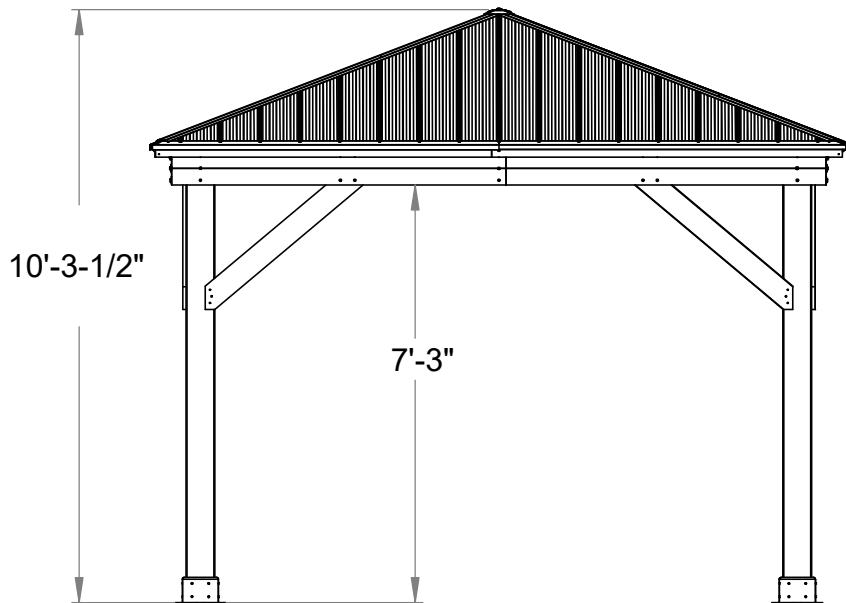

YM11915 - 12 x 16 Meridian Gazebo

YM11915 - 12 x 16 Meridian Gazebo

YM11915 - 12 x 16 Meridian Gazebo

YM11915 - 12 x 16 Meridian Gazebo

10'-3-1/2"

7'-3"

Peak Height
10' - 3.5" (3.14m)

Roof Dimensions
12' - 1" (3.69m) x 16' - 1" (4.90m)

Outside Post Dimensions
10'-10-3.75" (3.31m) x 14'-10-0.50" (4.23m)

Ground to Bottom of Beam
7'-3" (2.21m)

YM11915 - 12 x 16 Meridian Gazebo

YM11915 - 12 x 16 Meridian Gazebo