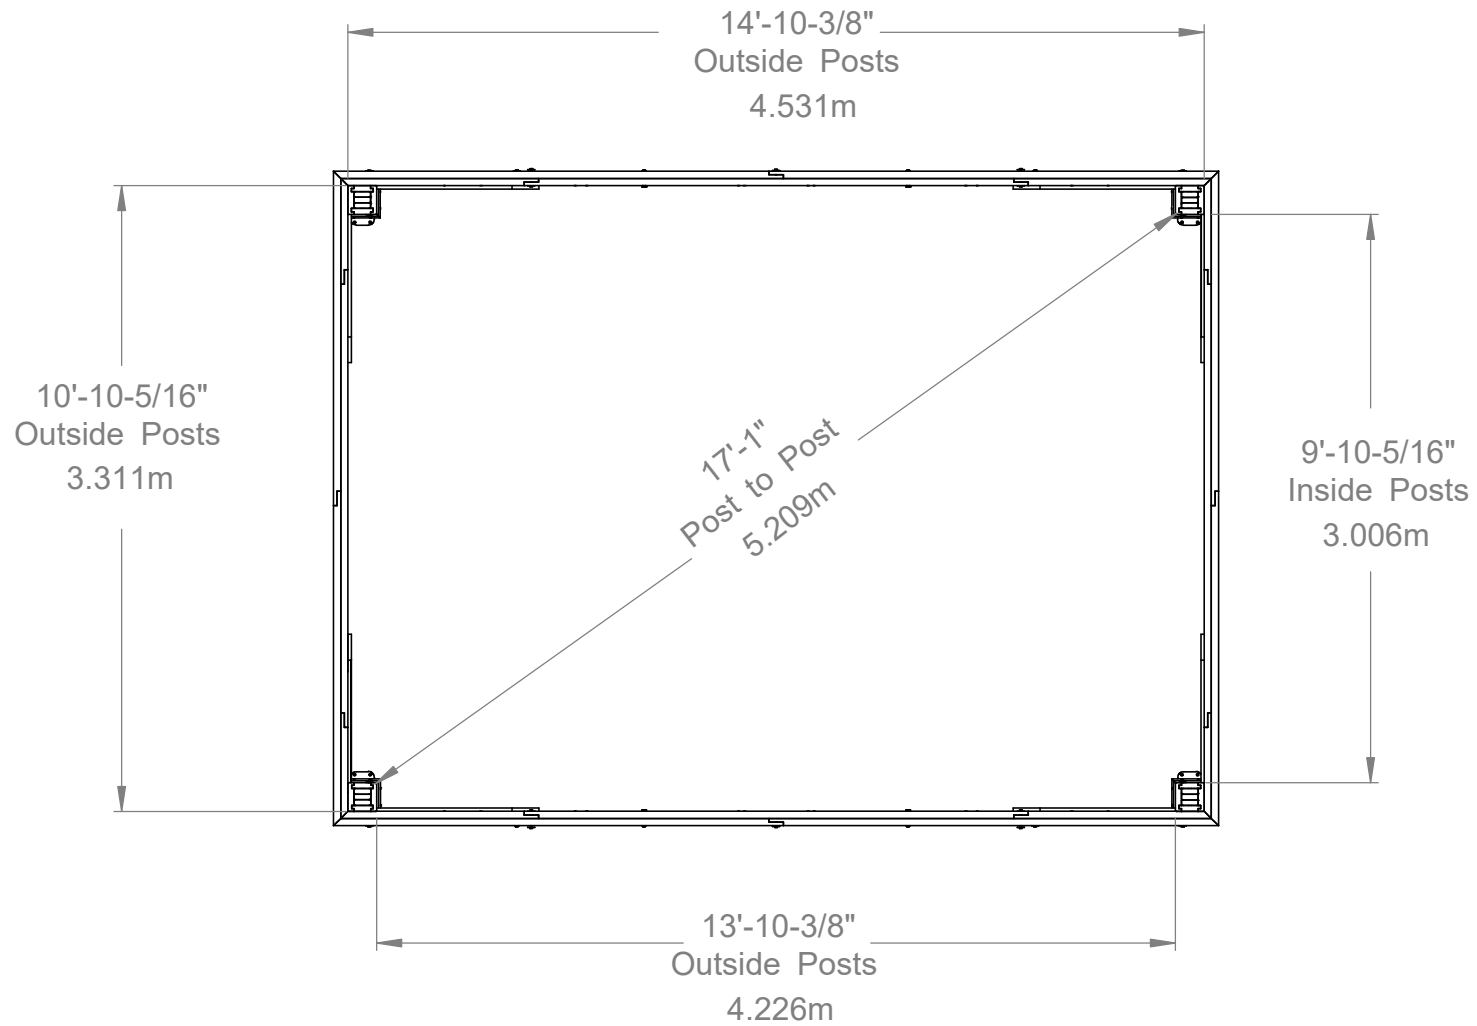

YM11915 - 12 x 16 Meridian Gazebo

YM11915 - 12 x 16 Meridian Gazebo

YM11915 - 12 x 16 Meridian Gazebo

YM11915 - 12 x 16 Meridian Gazebo

10'-3-1/2"

7'-3"

Peak Height
10' - 3.5" (3.14m)

Roof Dimensions
12' - 1" (3.69m) x 16' - 1" (4.90m)

Outside Post Dimensions
10'-10-3.75" (3.31m) x 14'-10-0.50" (4.23m)

Ground to Bottom of Beam
7'-3" (2.21m)

YM11915 - 12 x 16 Meridian Gazebo

YM11915 - 12 x 16 Meridian Gazebo