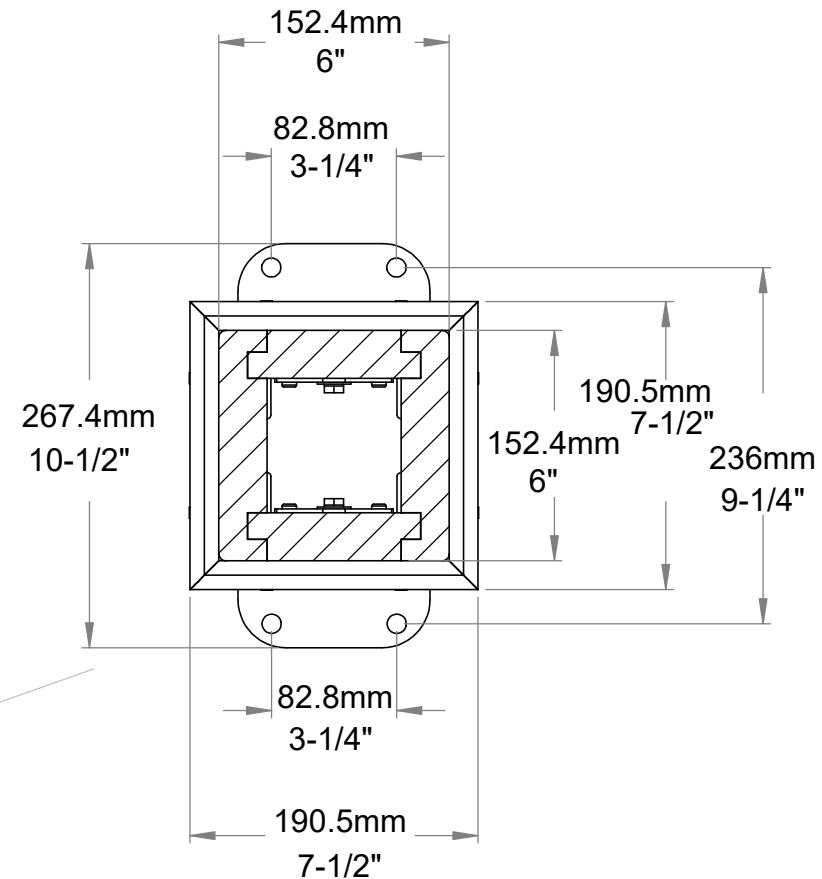

YM11915 - 12 x 16 Meridian Gazebo

YM11915 - 12 x 16 Meridian Gazebo

YM11915 - 12 x 16 Meridian Gazebo

YM11915 - 12 x 16 Meridian Gazebo

10'-3-1/2"

7'-3"

Peak Height
10' - 3.5" (3.14m)

Roof Dimensions
12' - 1" (3.69m) x 16' - 1" (4.90m)

Outside Post Dimensions
10'-10-3.75" (3.31m) x 14'-10-0.50" (4.23m)

Ground to Bottom of Beam
7'-3" (2.21m)

YM11915 - 12 x 16 Meridian Gazebo

YM11915 - 12 x 16 Meridian Gazebo