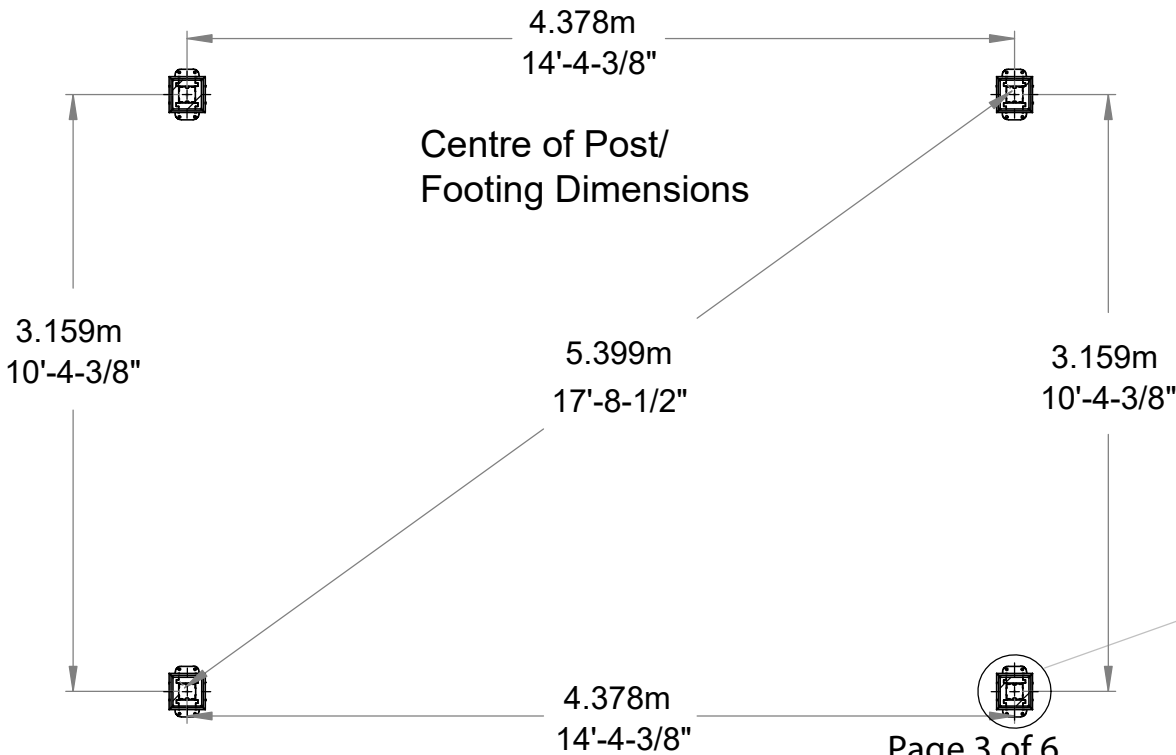

YM11915 - 12 x 16 Meridian Gazebo

YM11915 - 12 x 16 Meridian Gazebo

YM11915 - 12 x 16 Meridian Gazebo

YM11915 - 12 x 16 Meridian Gazebo

10'-3-1/2"

7'-3"

Peak Height
10' - 3.5" (3.14m)

Roof Dimensions
12' - 1" (3.69m) x 16' - 1" (4.90m)

Outside Post Dimensions
10'-10-3.75" (3.31m) x 14'-10-0.50" (4.23m)

Ground to Bottom of Beam
7'-3" (2.21m)

YM11915 - 12 x 16 Meridian Gazebo

YM11915 - 12 x 16 Meridian Gazebo