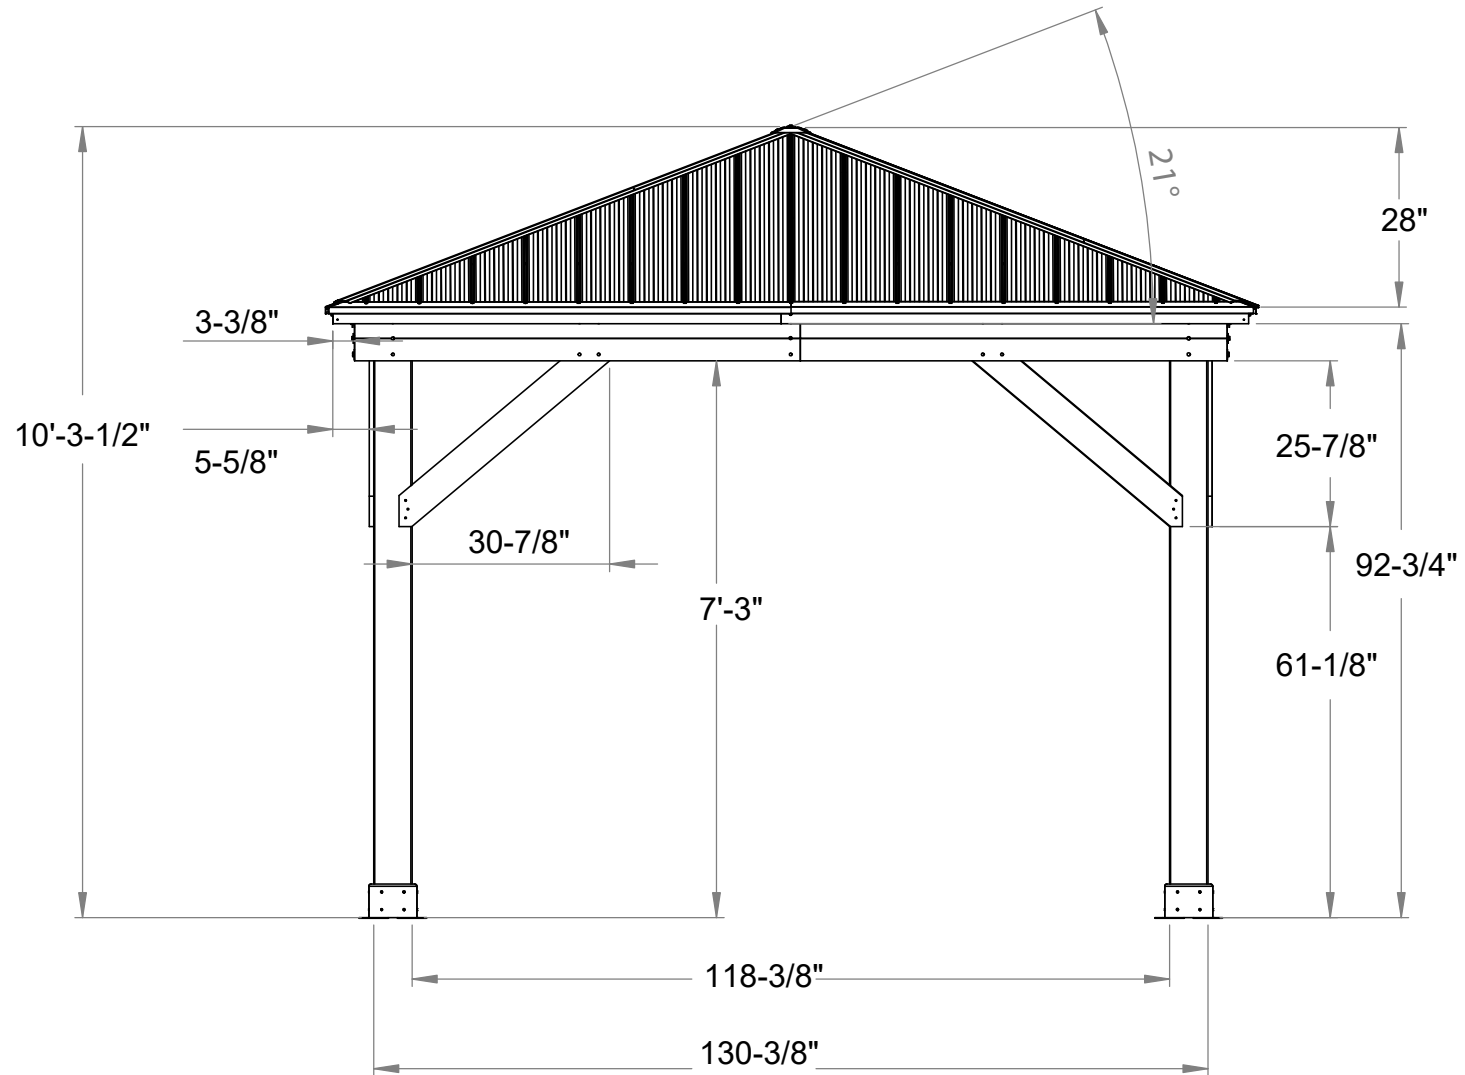

YM11915 - 12 x 16 Meridian Gazebo

YM11915 - 12 x 16 Meridian Gazebo

YM11915 - 12 x 16 Meridian Gazebo

YM11915 - 12 x 16 Meridian Gazebo

10'-3-1/2"

7'-3"

Peak Height
10' - 3.5" (3.14m)

Roof Dimensions
12' - 1" (3.69m) x 16' - 1" (4.90m)

Outside Post Dimensions
10'-10-3.75" (3.31m) x 14'-10-0.50" (4.23m)

Ground to Bottom of Beam
7'-3" (2.21m)

YM11915 - 12 x 16 Meridian Gazebo

YM11915 - 12 x 16 Meridian Gazebo