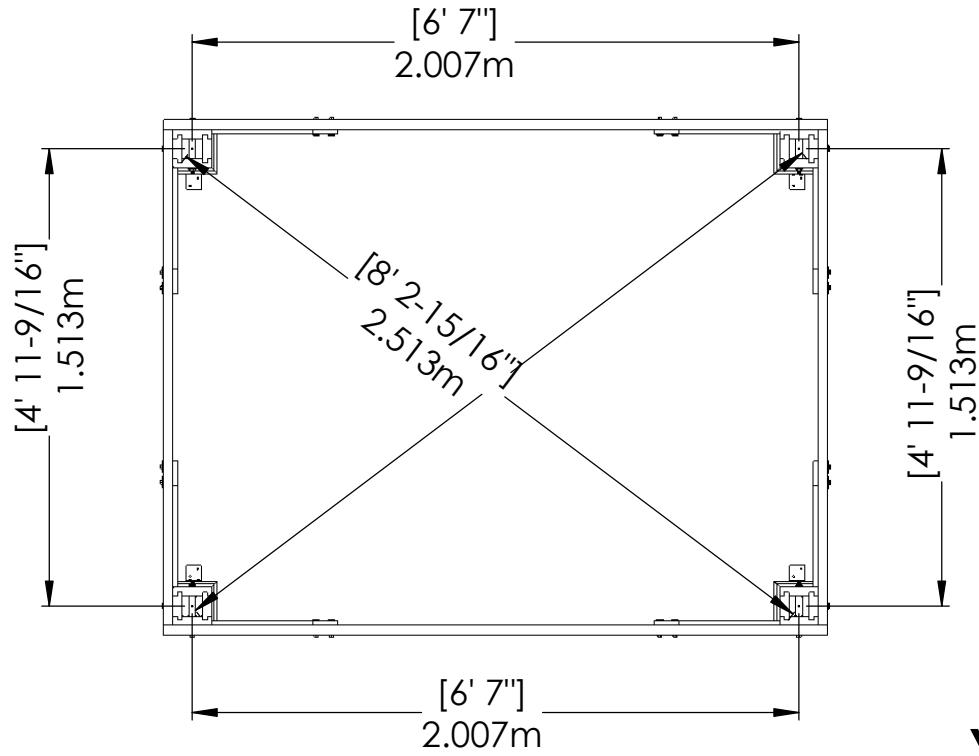

**YM11931 - Meridian Grilling Pavilion**

Center of Footing/Post  
Dimensions

**YM11931 - Meridian Grilling Pavilion**

**YM11931 - Meridian Grilling Pavilion**

Peak Height:  
8' 10" (2.69m)

Roof Dimensions:  
5' 8.56" (1.74m) x 8' (2.43m)

Outside Post Dimensions:  
5' 4.56" (1.64m) x 7' (2.13m)

Ground to Bottom of Beam:  
6' 7" (2m)