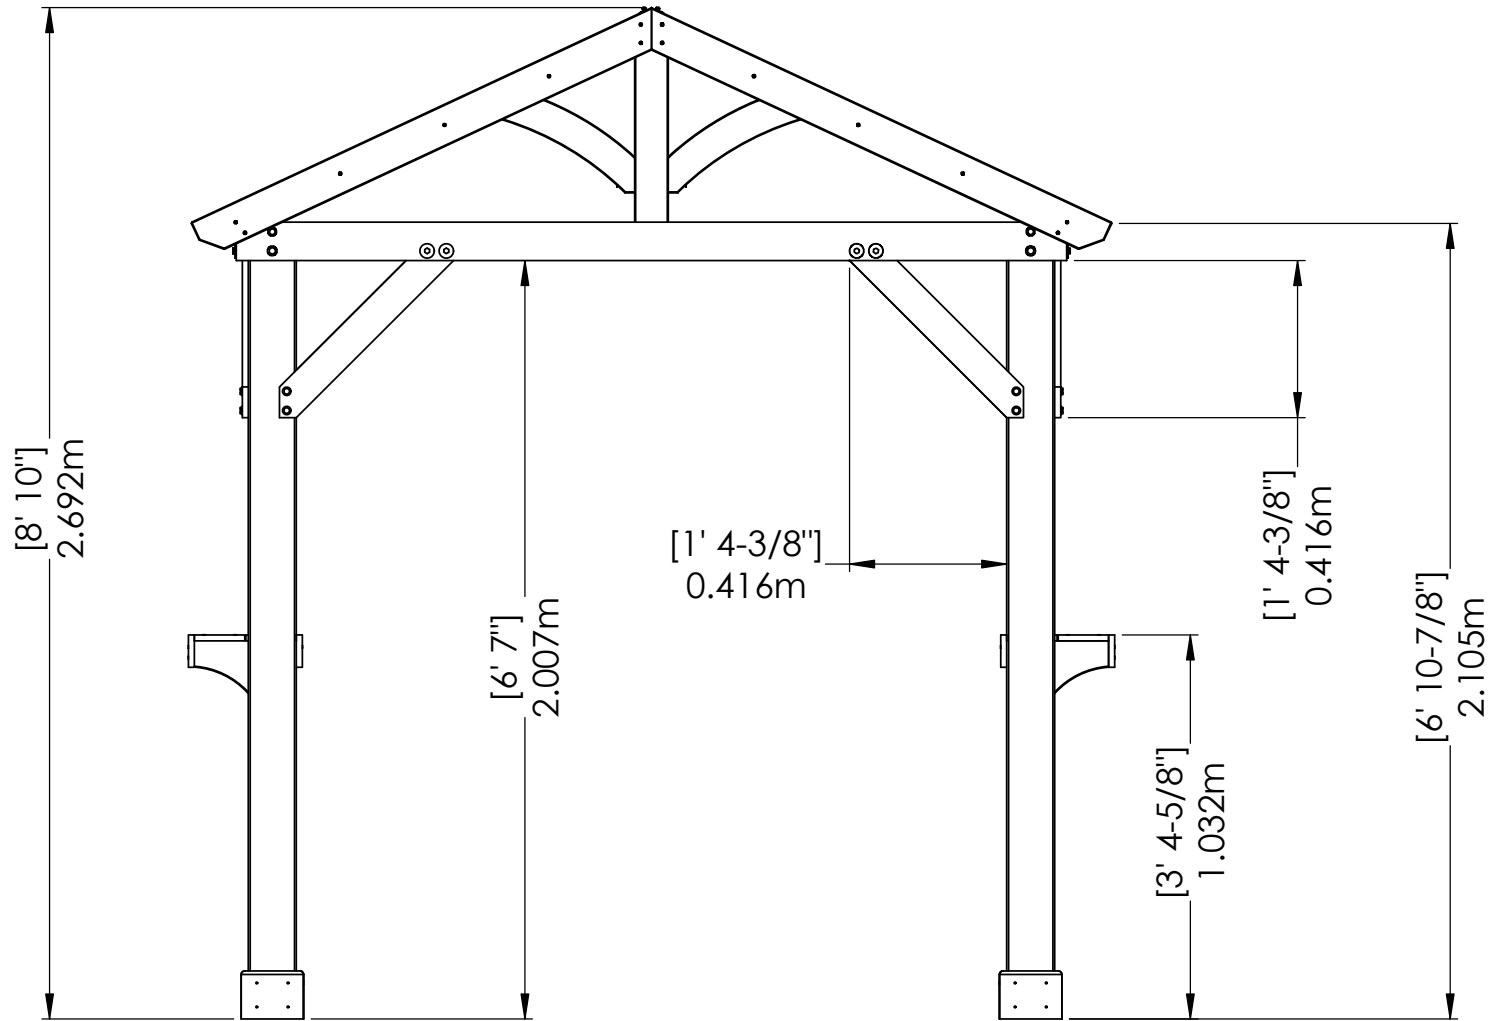

YM11931 - Meridian Grilling Pavilion