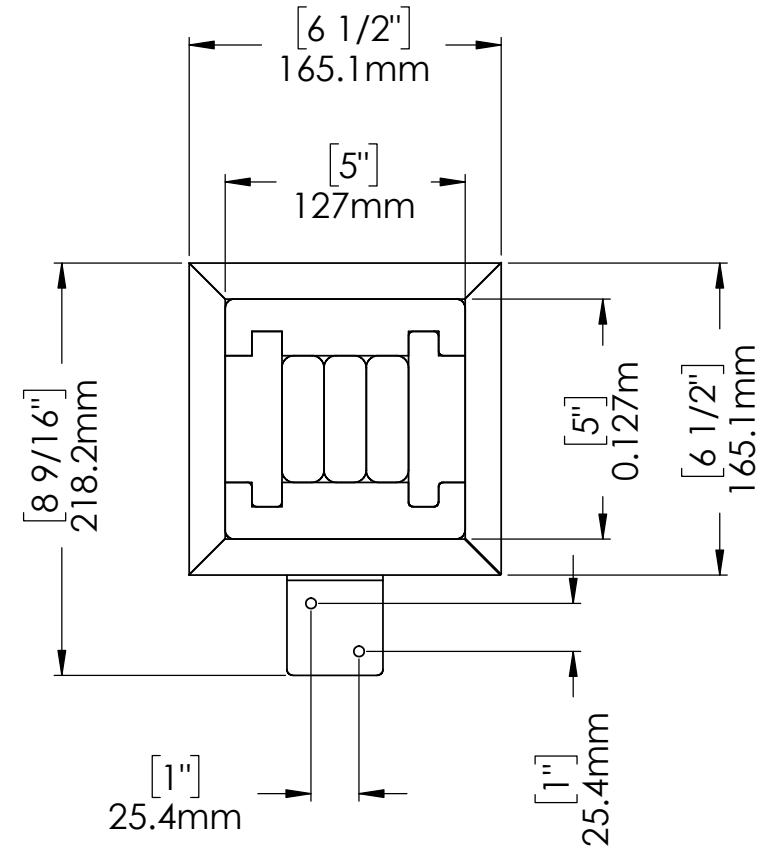

**YM11931 - Meridian Grilling Pavilion**

Center of Footing/Post  
Dimensions

**YM11931 - Meridian Grilling Pavilion**

**YM11931 - Meridian Grilling Pavilion**

Peak Height:  
8' 10" (2.69m)

Roof Dimensions:  
5' 8.56" (1.74m) x 8' (2.43m)

Outside Post Dimensions:  
5' 4.56" (1.64m) x 7' (2.13m)

Ground to Bottom of Beam:  
6' 7" (2m)