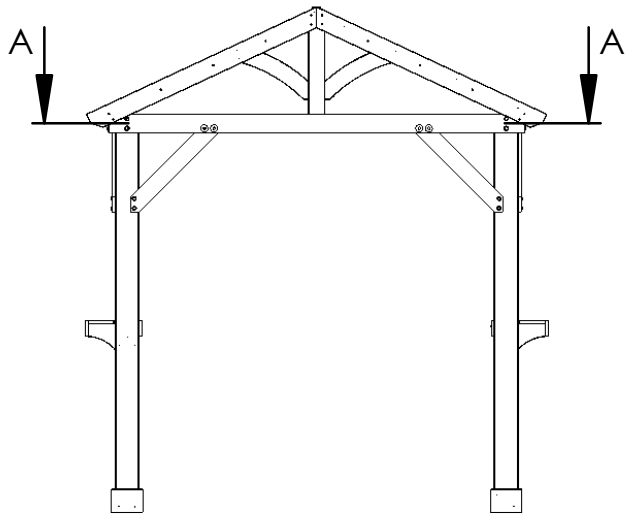

**YM11931 - Meridian Grilling Pavilion**

Center of Footing/Post  
Dimensions

**YM11931 - Meridian Grilling Pavilion**

**YM11931 - Meridian Grilling Pavilion**

Peak Height:  
8' 10" (2.69m)

Roof Dimensions:  
5' 8.56" (1.74m) x 8' (2.43m)

Outside Post Dimensions:  
5' 4.56" (1.64m) x 7' (2.13m)

Ground to Bottom of Beam:  
6' 7" (2m)