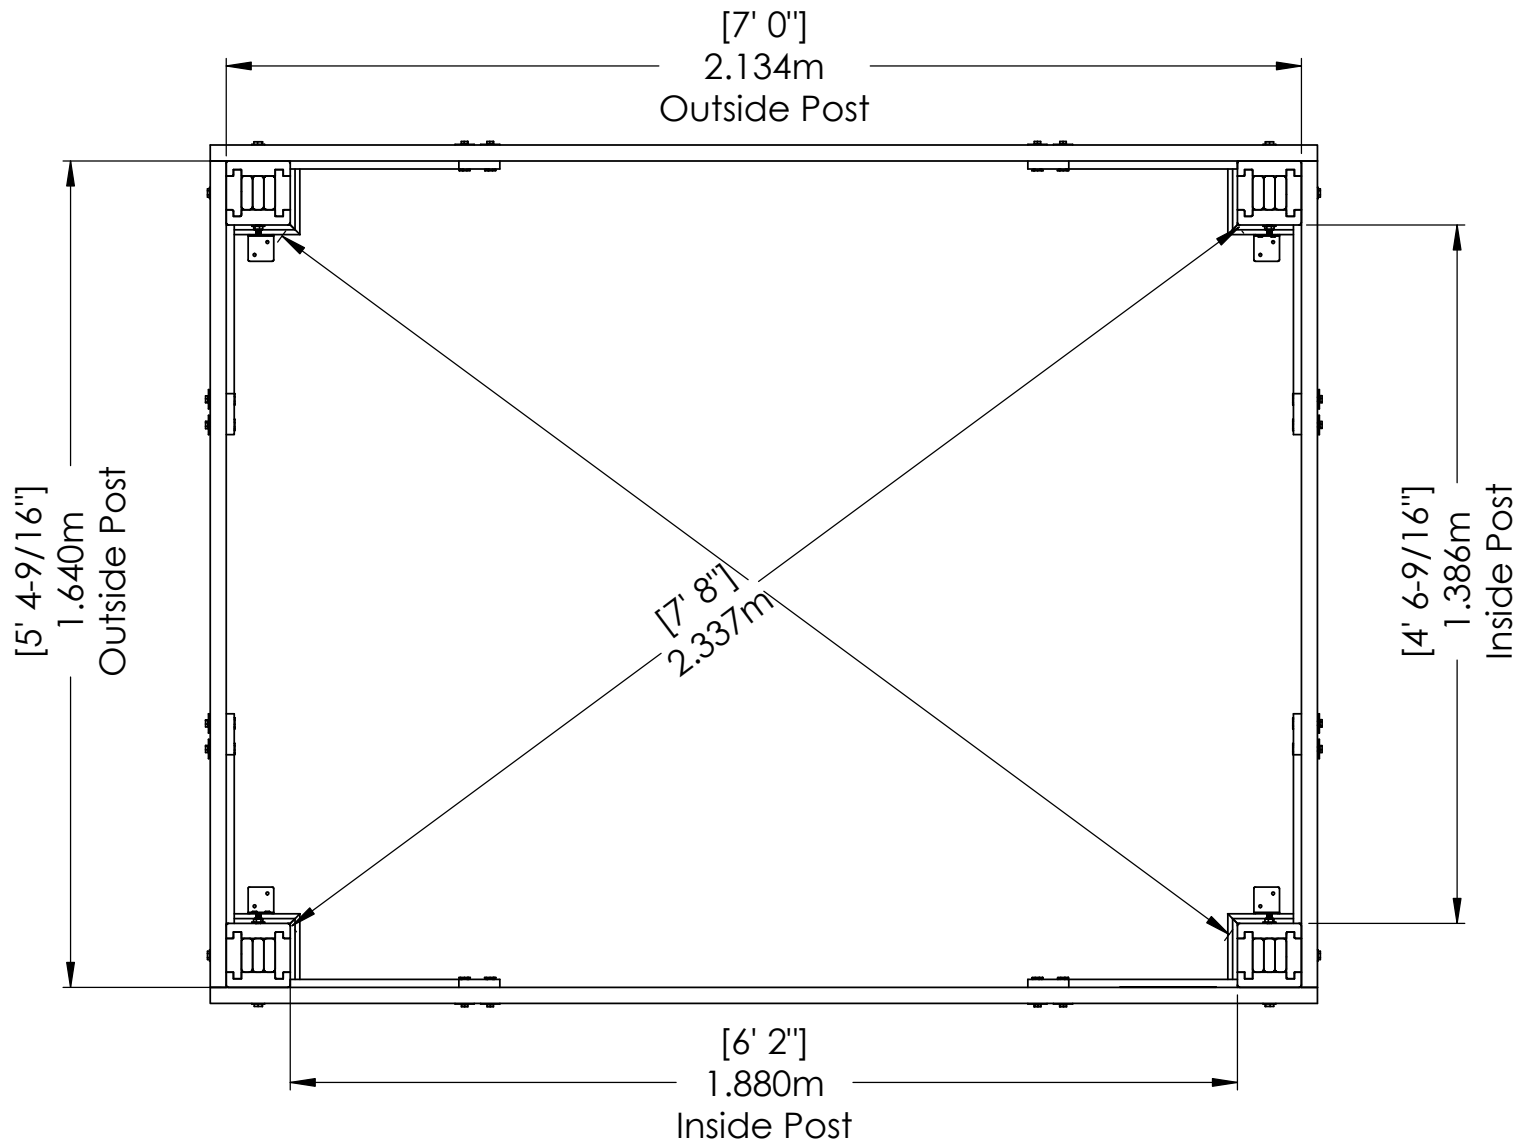

**YM11931 - Meridian Grilling Pavilion**

Center of Footing/Post  
Dimensions

**YM11931 - Meridian Grilling Pavilion**

**YM11931 - Meridian Grilling Pavilion**

Peak Height:  
8' 10" (2.69m)

Roof Dimensions:  
5' 8.56" (1.74m) x 8' (2.43m)

Outside Post Dimensions:  
5' 4.56" (1.64m) x 7' (2.13m)

Ground to Bottom of Beam:  
6' 7" (2m)