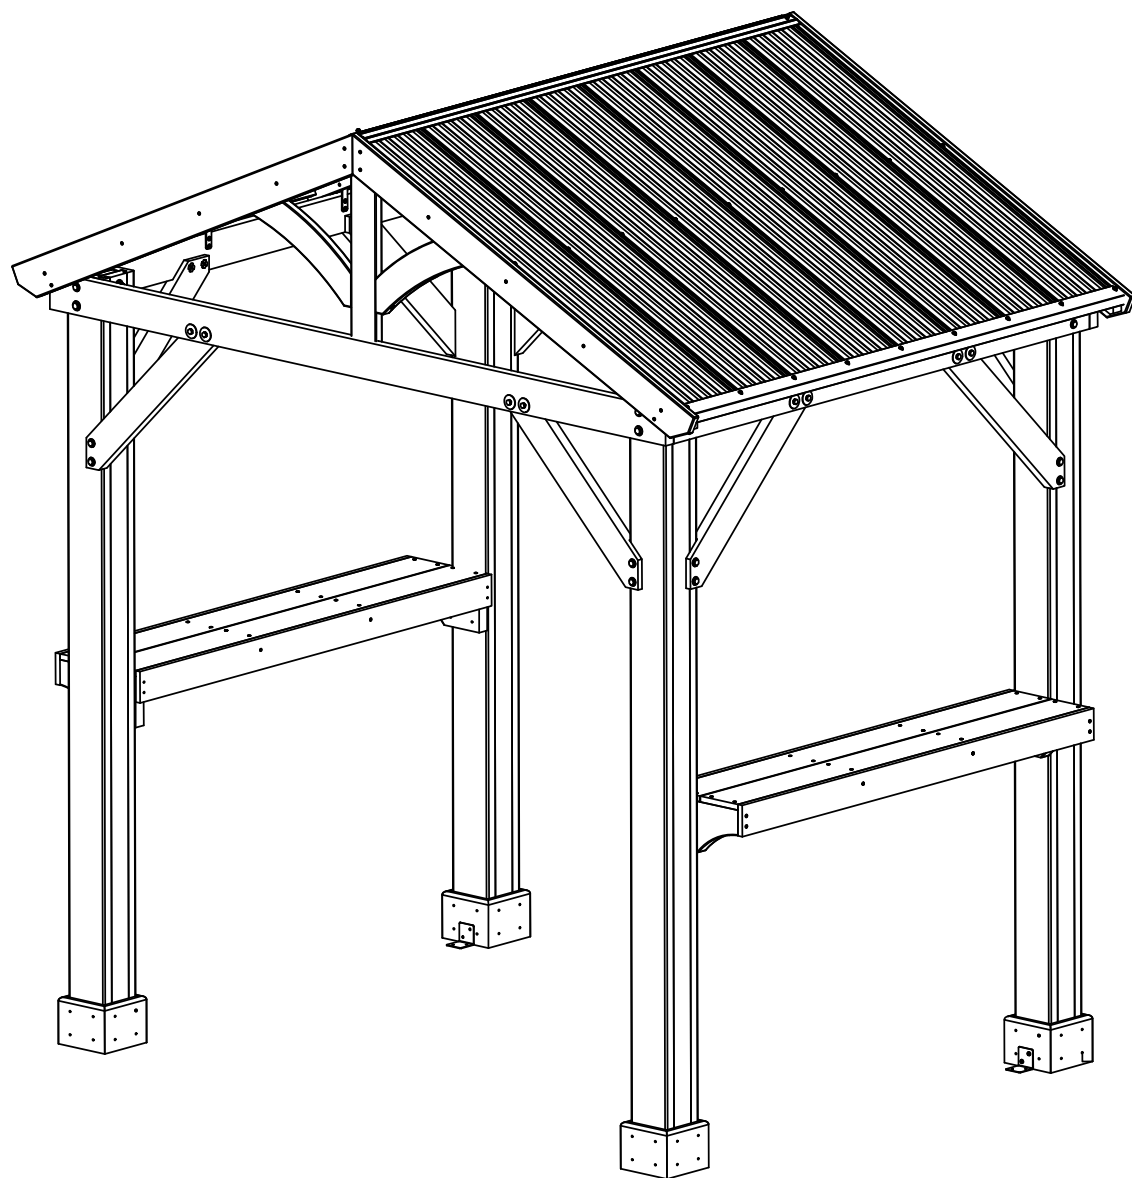

**YM11931 - Meridian Grilling Pavilion**

Center of Footing/Post  
Dimensions

**YM11931 - Meridian Grilling Pavilion**

**YM11931 - Meridian Grilling Pavilion**

Peak Height:  
8' 10" (2.69m)

Roof Dimensions:  
5' 8.56" (1.74m) x 8' (2.43m)

Outside Post Dimensions:  
5' 4.56" (1.64m) x 7' (2.13m)

Ground to Bottom of Beam:  
6' 7" (2m)