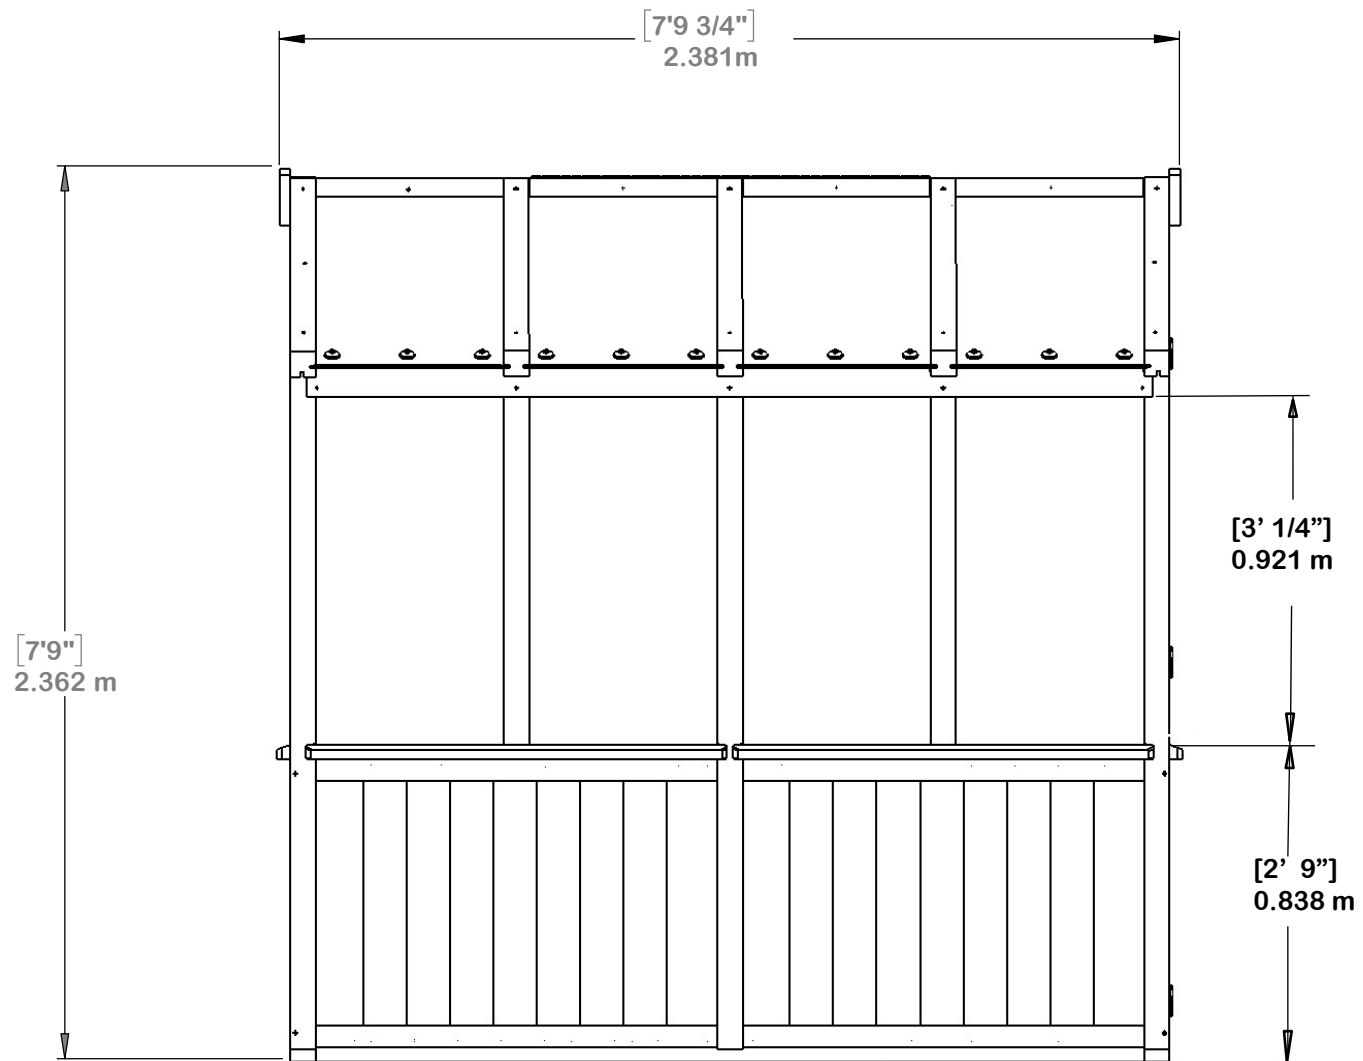

YM11945 - 6.7' x 7.8' Meridian Greenhouse

YM11945 - 6.7' x 7.8' Meridian Greenhouse

YM11945 - 6.7' x 7.8' Meridian Greenhouse

Peak Height:
7' 9" (2.36m)

Roof Dimensions:
7' 10.4" (2.39m) x 6' 8.7" (2.04m)

Outside Post Dimensions:
7' 7.5" (2.32m) x 6' 3" (1.91m)

Ground to Bottom of Rafter:
5' 11-3/8" (1.81m)

Ground to Roof (Inside):
7' 4.5" (2.24m)

Door H76.5" x W26.5" (1.94m x 0.67m)

**Lower Shelf 2-L69" x W16" x H32.5" L1.75mL
x W0.40m x H0.82m**

Upper Shelf (L Shape) W8" (0.20m)

YM11945 - 6.7' x 7.8'
Meridian Greenhouse

YM11945 - 6.7' x 7.8' Meridian Greenhouse