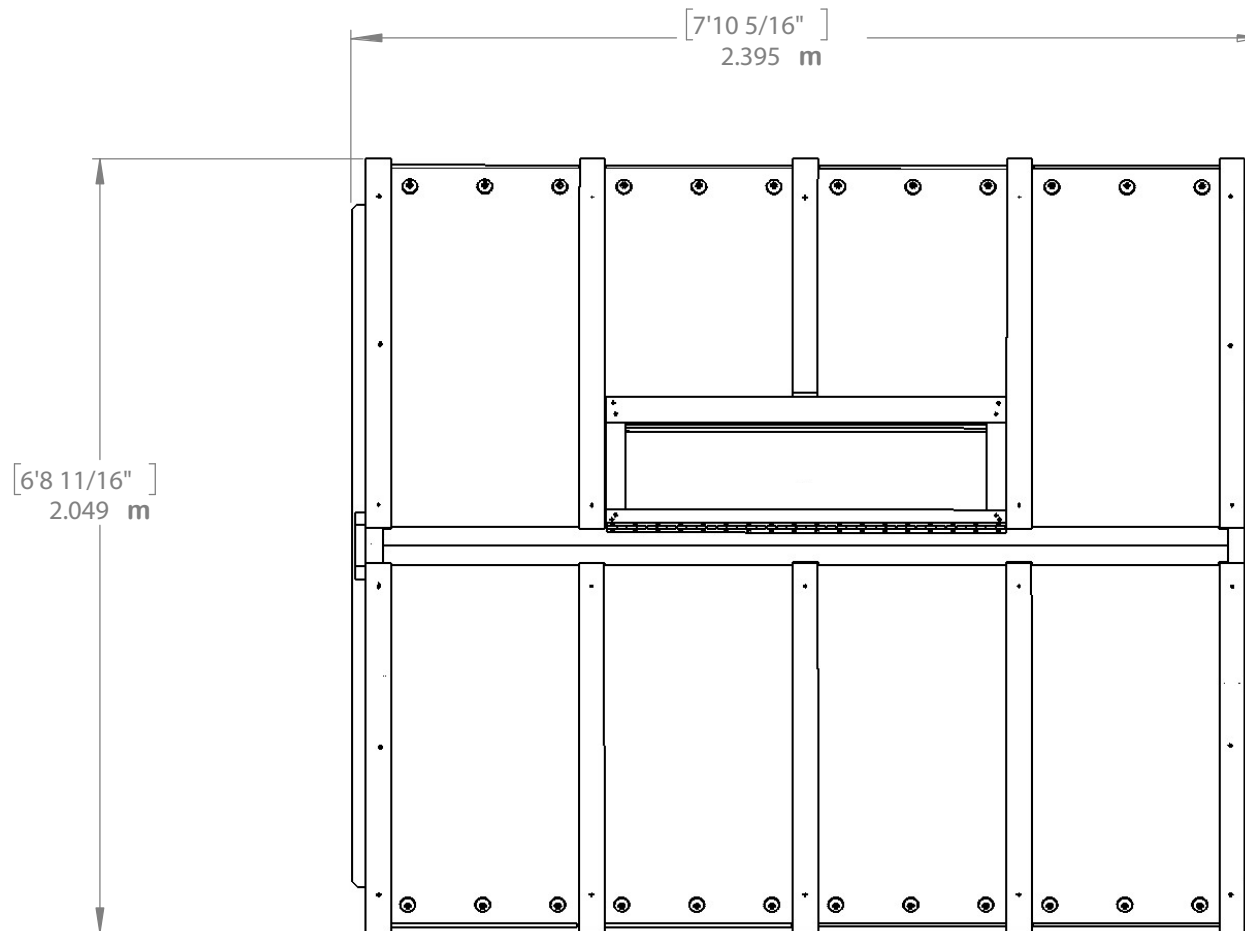

YM11945 - 6.7' x 7.8' Meridian Greenhouse

YM11945 - 6.7' x 7.8' Meridian Greenhouse

YM11945 - 6.7' x 7.8' Meridian Greenhouse

Peak Height:
7' 9" (2.36m)

Roof Dimensions:
7' 10.4" (2.39m) x 6' 8.7" (2.04m)

Outside Post Dimensions:
7' 7.5" (2.32m) x 6' 3" (1.91m)

Ground to Bottom of Rafter:
5' 11-3/8" (1.81m)

Ground to Roof (Inside):
7' 4.5" (2.24m)

Door H76.5" x W26.5" (1.94m x 0.67m)

**Lower Shelf 2-L69" x W16" x H32.5" L1.75mL
x W0.40m x H0.82m**

Upper Shelf (L Shape) W8" (0.20m)

YM11945 - 6.7' x 7.8'
Meridian Greenhouse

YM11945 - 6.7' x 7.8' Meridian Greenhouse