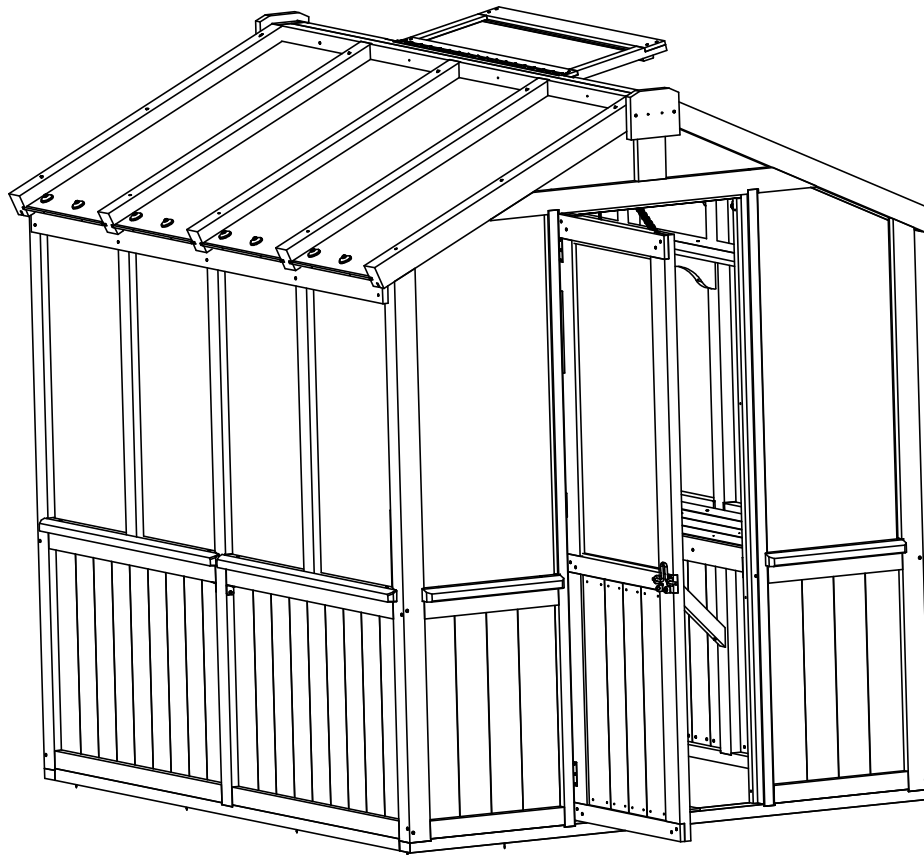

YM11945 - 6.7' x 7.8' Meridian Greenhouse

YM11945 - 6.7' x 7.8' Meridian Greenhouse

YM11945 - 6.7' x 7.8' Meridian Greenhouse

Peak Height:
7' 9" (2.36m)

Roof Dimensions:
7' 10.4" (2.39m) x 6' 8.7" (2.04m)

Outside Post Dimensions:
7' 7.5" (2.32m) x 6' 3" (1.91m)

Ground to Bottom of Rafter:
5' 11-3/8" (1.81m)

Ground to Roof (Inside):
7' 4.5" (2.24m)

Door H76.5" x W26.5" (1.94m x 0.67m)

**Lower Shelf 2-L69" x W16" x H32.5" L1.75mL
x W0.40m x H0.82m**

Upper Shelf (L Shape) W8" (0.20m)

YM11945 - 6.7' x 7.8'
Meridian Greenhouse

YM11945 - 6.7' x 7.8' Meridian Greenhouse