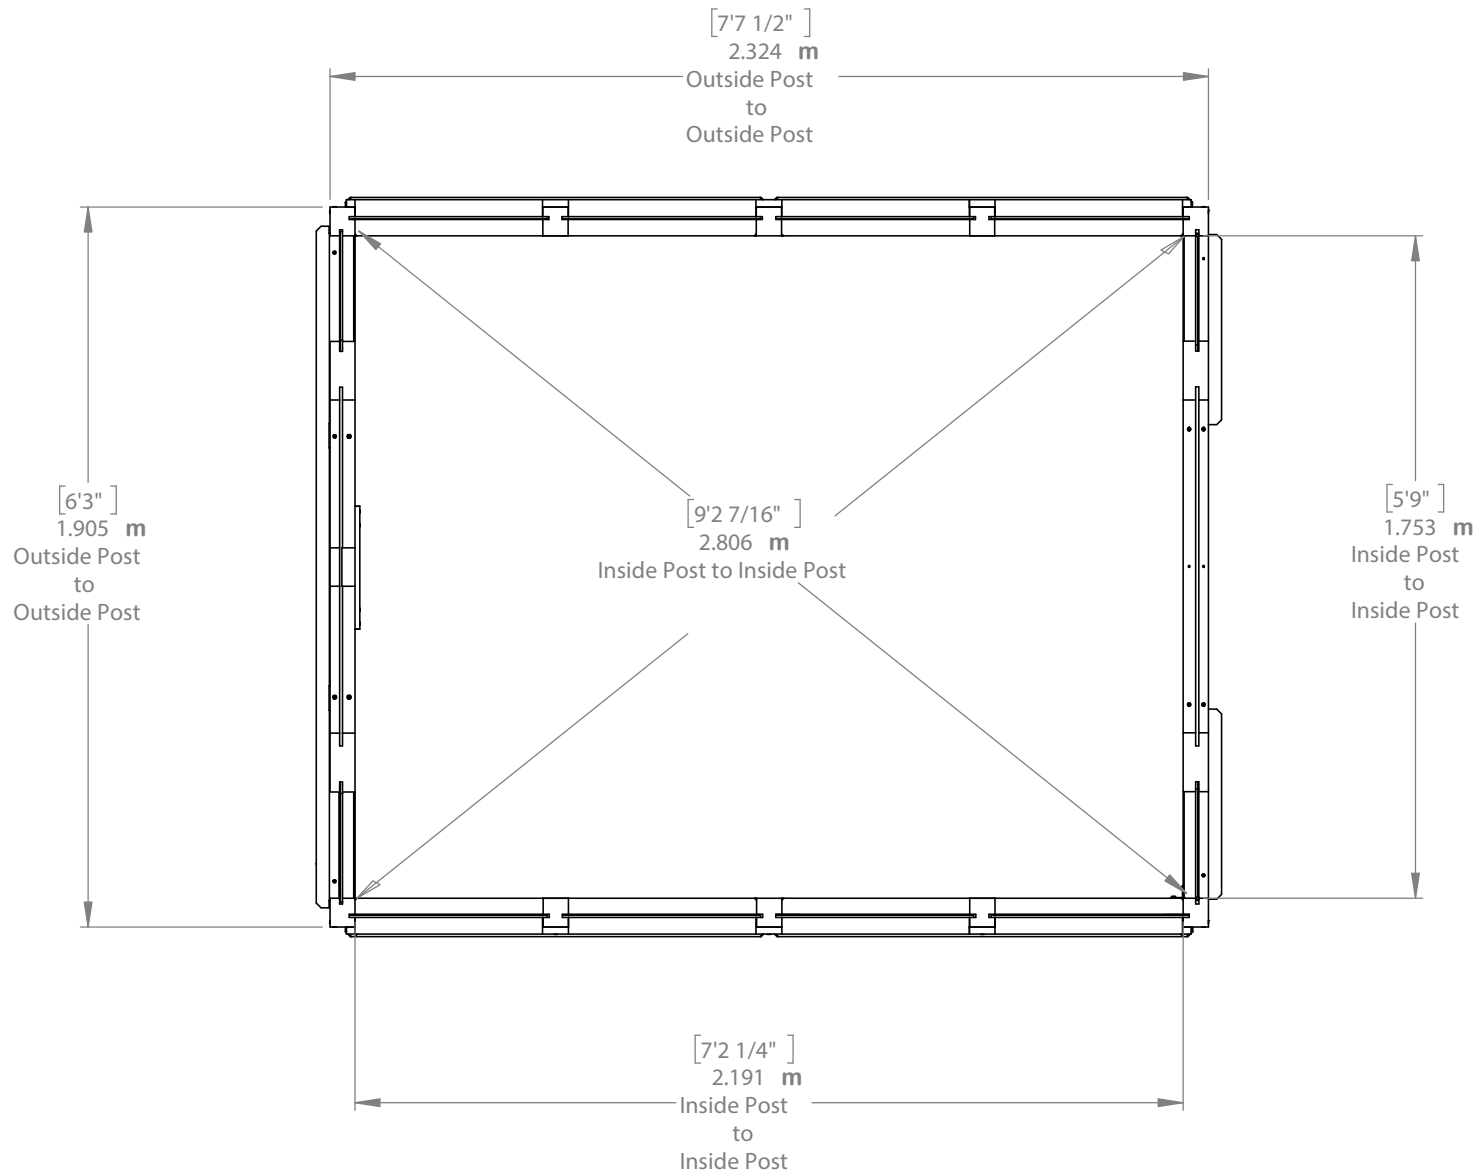

YM11945 - 6.7' x 7.8' Meridian Greenhouse

YM11945 - 6.7' x 7.8' Meridian Greenhouse

YM11945 - 6.7' x 7.8' Meridian Greenhouse

Peak Height:
7' 9" (2.36m)

Roof Dimensions:
7' 10.4" (2.39m) x 6' 8.7" (2.04m)

Outside Post Dimensions:
7' 7.5" (2.32m) x 6' 3" (1.91m)

Ground to Bottom of Rafter:
5' 11-3/8" (1.81m)

Ground to Roof (Inside):
7' 4.5" (2.24m)

Door H76.5" x W26.5" (1.94m x 0.67m)

**Lower Shelf 2-L69" x W16" x H32.5" L1.75mL
x W0.40m x H0.82m**

Upper Shelf (L Shape) W8" (0.20m)

YM11945 - 6.7' x 7.8'
Meridian Greenhouse

YM11945 - 6.7' x 7.8' Meridian Greenhouse