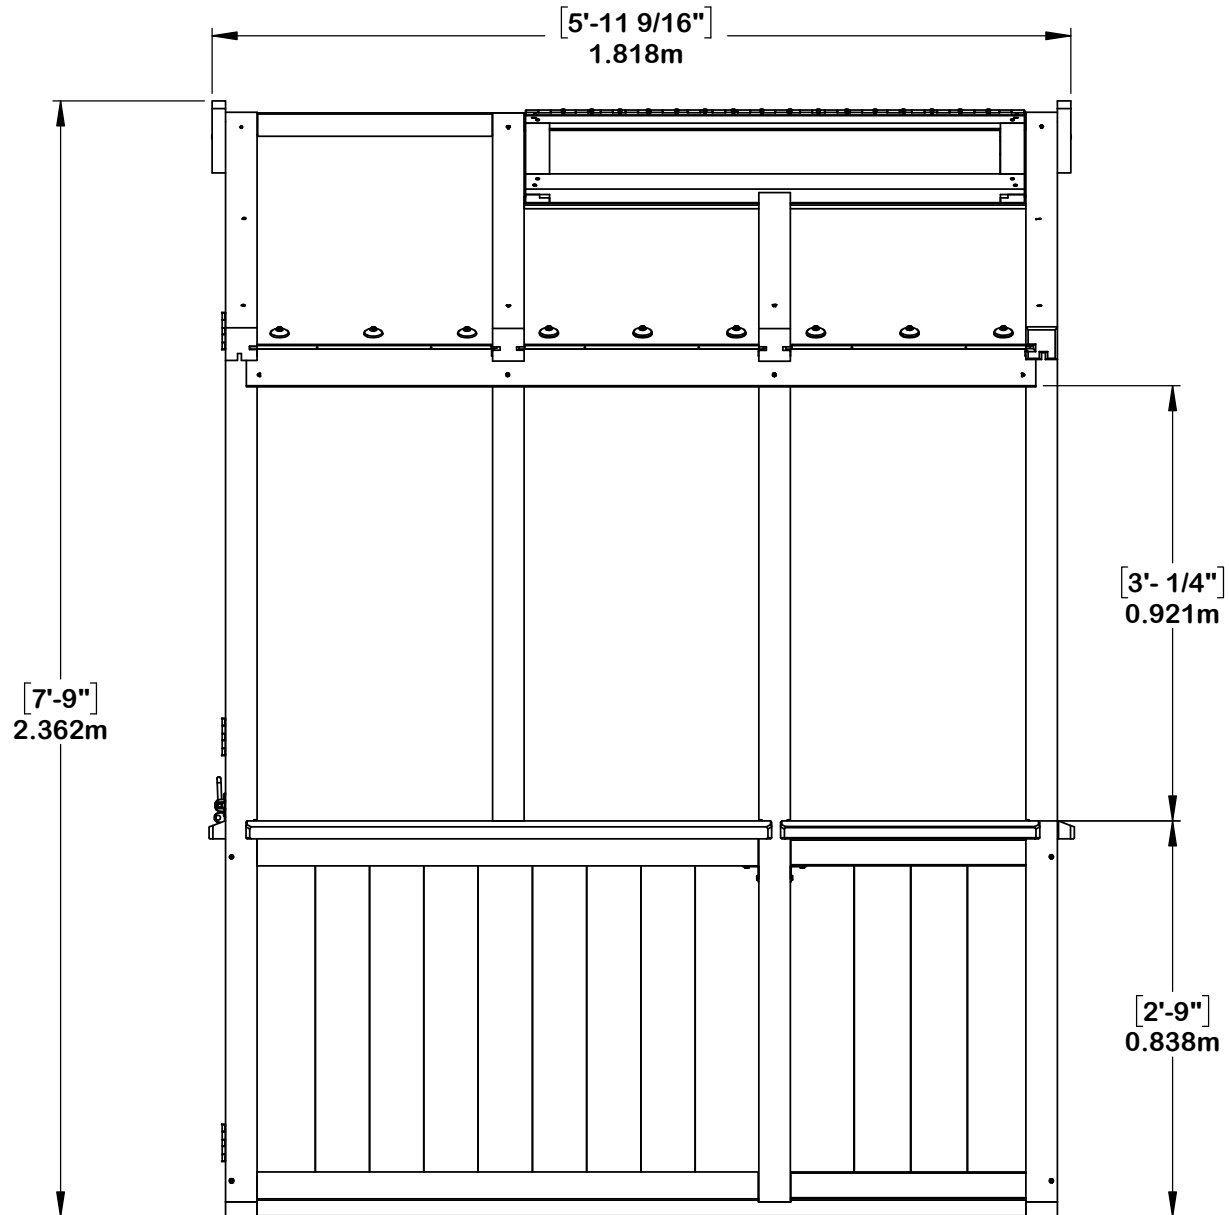

YM11947 - 6.7' x 6' Meridian Greenhouse

YM11947 - 6.7' x 6' Meridian Greenhouse

YM11947 - 6.7' x 6' Meridian Greenhouse

YM11947 - 6.7' x 6' Meridian Greenhouse

YM11947 - 6.7' x 6' Meridian Greenhouse

Peak Height:
7' 9" (2.36m)

Roof Dimensions:
6' 8.6 (2.04m) x 6' (1.82m)

Outside Post Dimensions:
6' 3" (1.91m) x 5' 9.3" (1.76m)

Ground to Bottom of Rafter:
5' 11-3/8" (1.81m)

Ground to Roof (Inside):
7' 4.5" (2.24m)

Door
H76.5" x W26.5" (1.94m x 0.67m)

Shelf
L64.0" x W16" x H32.5"
L1.62m x W0.40m x H0.82m