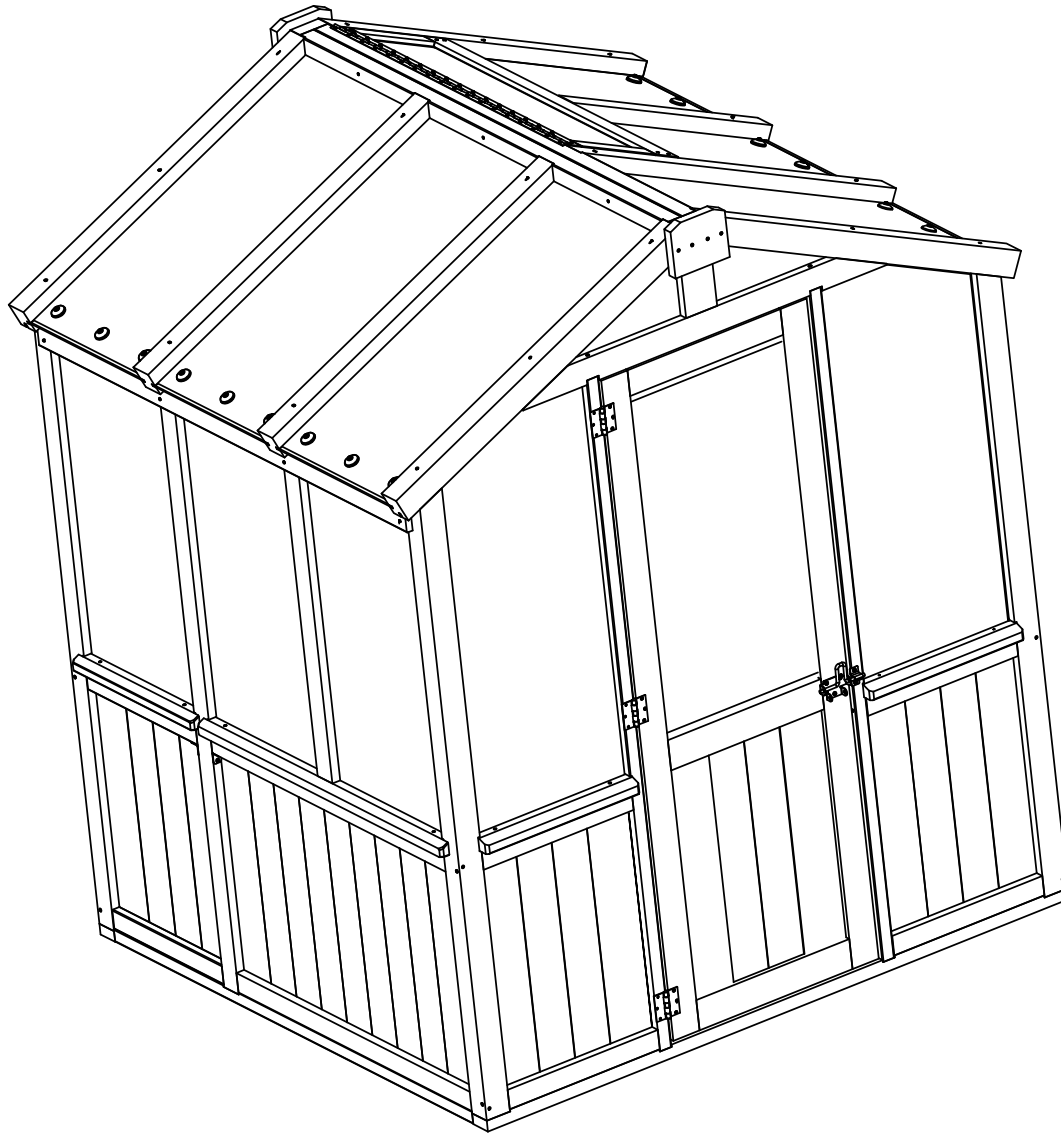

YM11947 - 6.7' x 6' Meridian Greenhouse

YM11947 - 6.7' x 6' Meridian Greenhouse

YM11947 - 6.7' x 6' Meridian Greenhouse

YM11947 - 6.7' x 6' Meridian Greenhouse

YM11947 - 6.7' x 6' Meridian Greenhouse

Peak Height:
7' 9" (2.36m)

Roof Dimensions:
6' 8.6 (2.04m) x 6' (1.82m)

Outside Post Dimensions:
6' 3" (1.91m) x 5' 9.3" (1.76m)

Ground to Bottom of Rafter:
5' 11-3/8" (1.81m)

Ground to Roof (Inside):
7' 4.5" (2.24m)

Door
H76.5" x W26.5" (1.94m x 0.67m)

Shelf
L64.0" x W16" x H32.5"
L1.62m x W0.40m x H0.82m