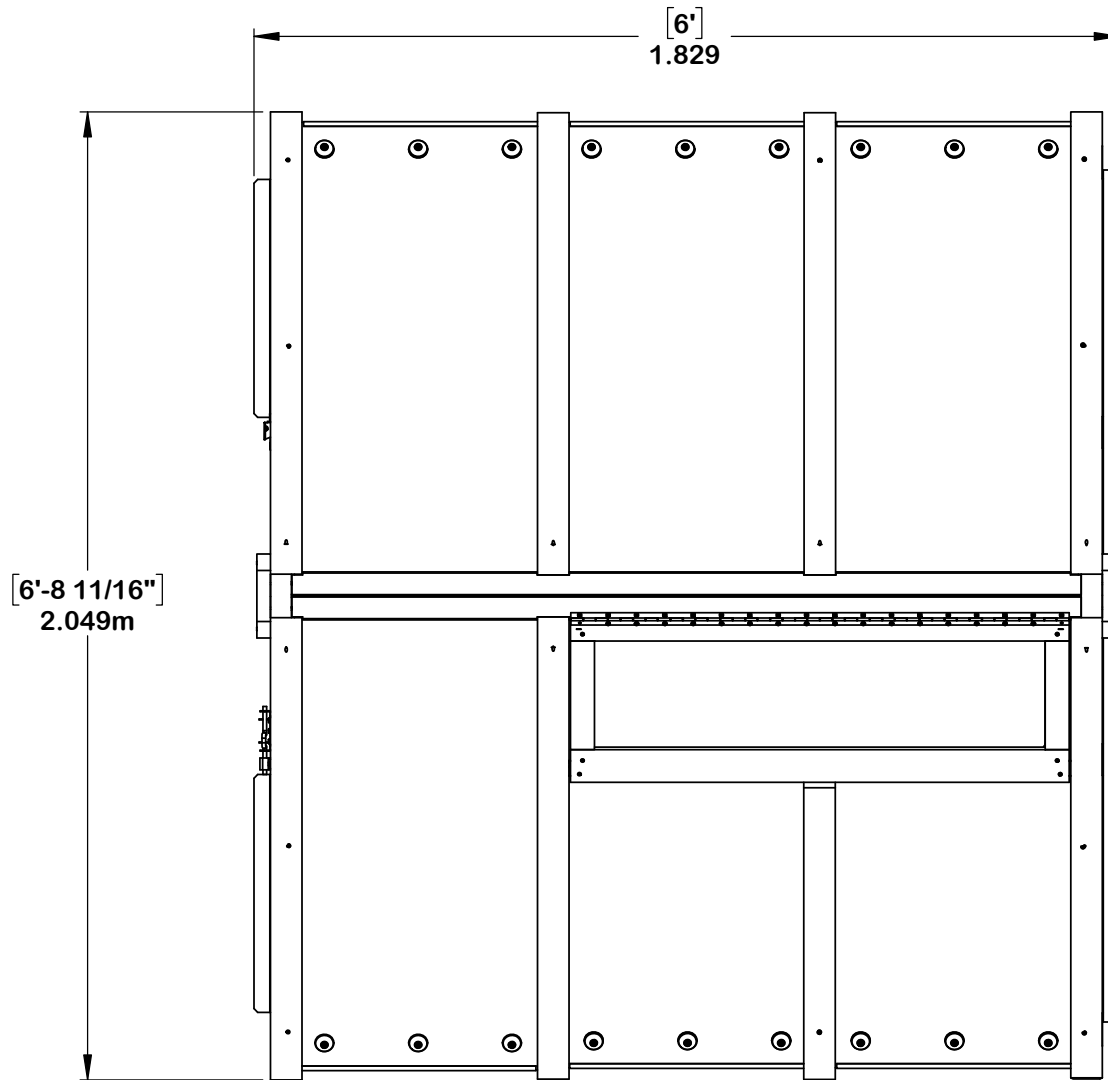

YM11947 - 6.7' x 6' Meridian Greenhouse

YM11947 - 6.7' x 6' Meridian Greenhouse

YM11947 - 6.7' x 6' Meridian Greenhouse

YM11947 - 6.7' x 6' Meridian Greenhouse

YM11947 - 6.7' x 6' Meridian Greenhouse

Peak Height:
7' 9" (2.36m)

Roof Dimensions:
6' 8.6 (2.04m) x 6' (1.82m)

Outside Post Dimensions:
6' 3" (1.91m) x 5' 9.3" (1.76m)

Ground to Bottom of Rafter:
5' 11-3/8" (1.81m)

Ground to Roof (Inside):
7' 4.5" (2.24m)

Door
H76.5" x W26.5" (1.94m x 0.67m)

Shelf
L64.0" x W16" x H32.5"
L1.62m x W0.40m x H0.82m