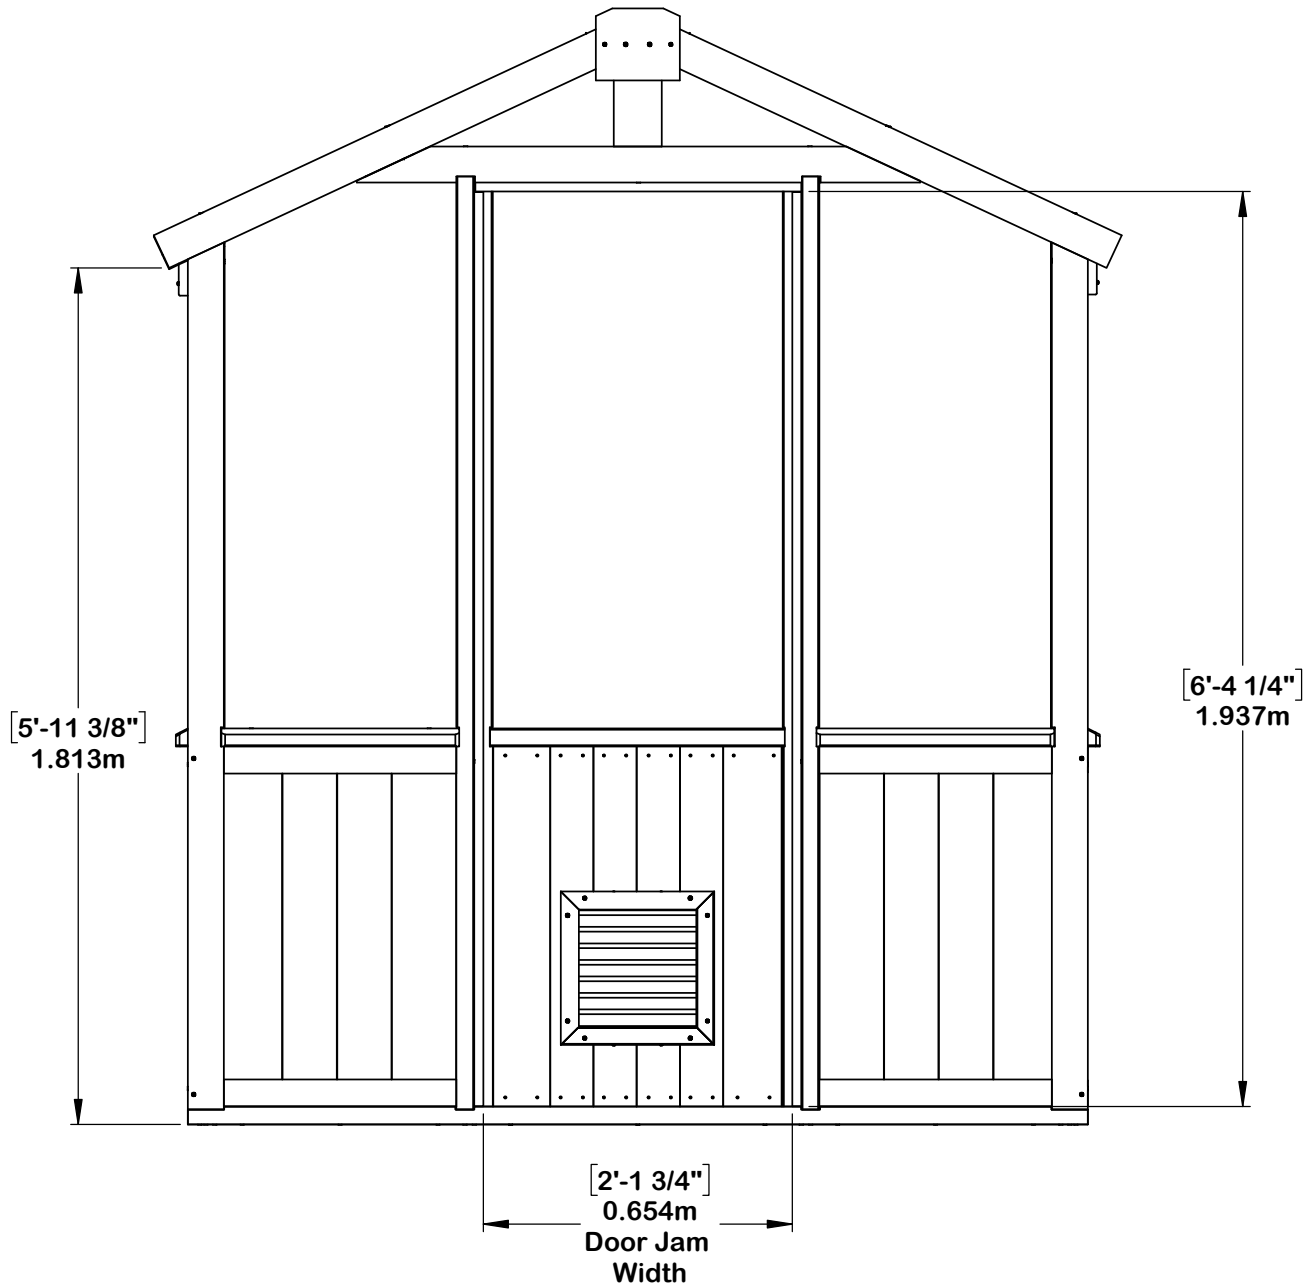

YM11947 - 6.7' x 6' Meridian Greenhouse

YM11947 - 6.7' x 6' Meridian Greenhouse

YM11947 - 6.7' x 6' Meridian Greenhouse

YM11947 - 6.7' x 6' Meridian Greenhouse

YM11947 - 6.7' x 6' Meridian Greenhouse

Peak Height:
7' 9" (2.36m)

Roof Dimensions:
6' 8.6 (2.04m) x 6' (1.82m)

Outside Post Dimensions:
6' 3" (1.91m) x 5' 9.3" (1.76m)

Ground to Bottom of Rafter:
5' 11-3/8" (1.81m)

Ground to Roof (Inside):
7' 4.5" (2.24m)

Door
H76.5" x W26.5" (1.94m x 0.67m)

Shelf
L64.0" x W16" x H32.5"
L1.62m x W0.40m x H0.82m