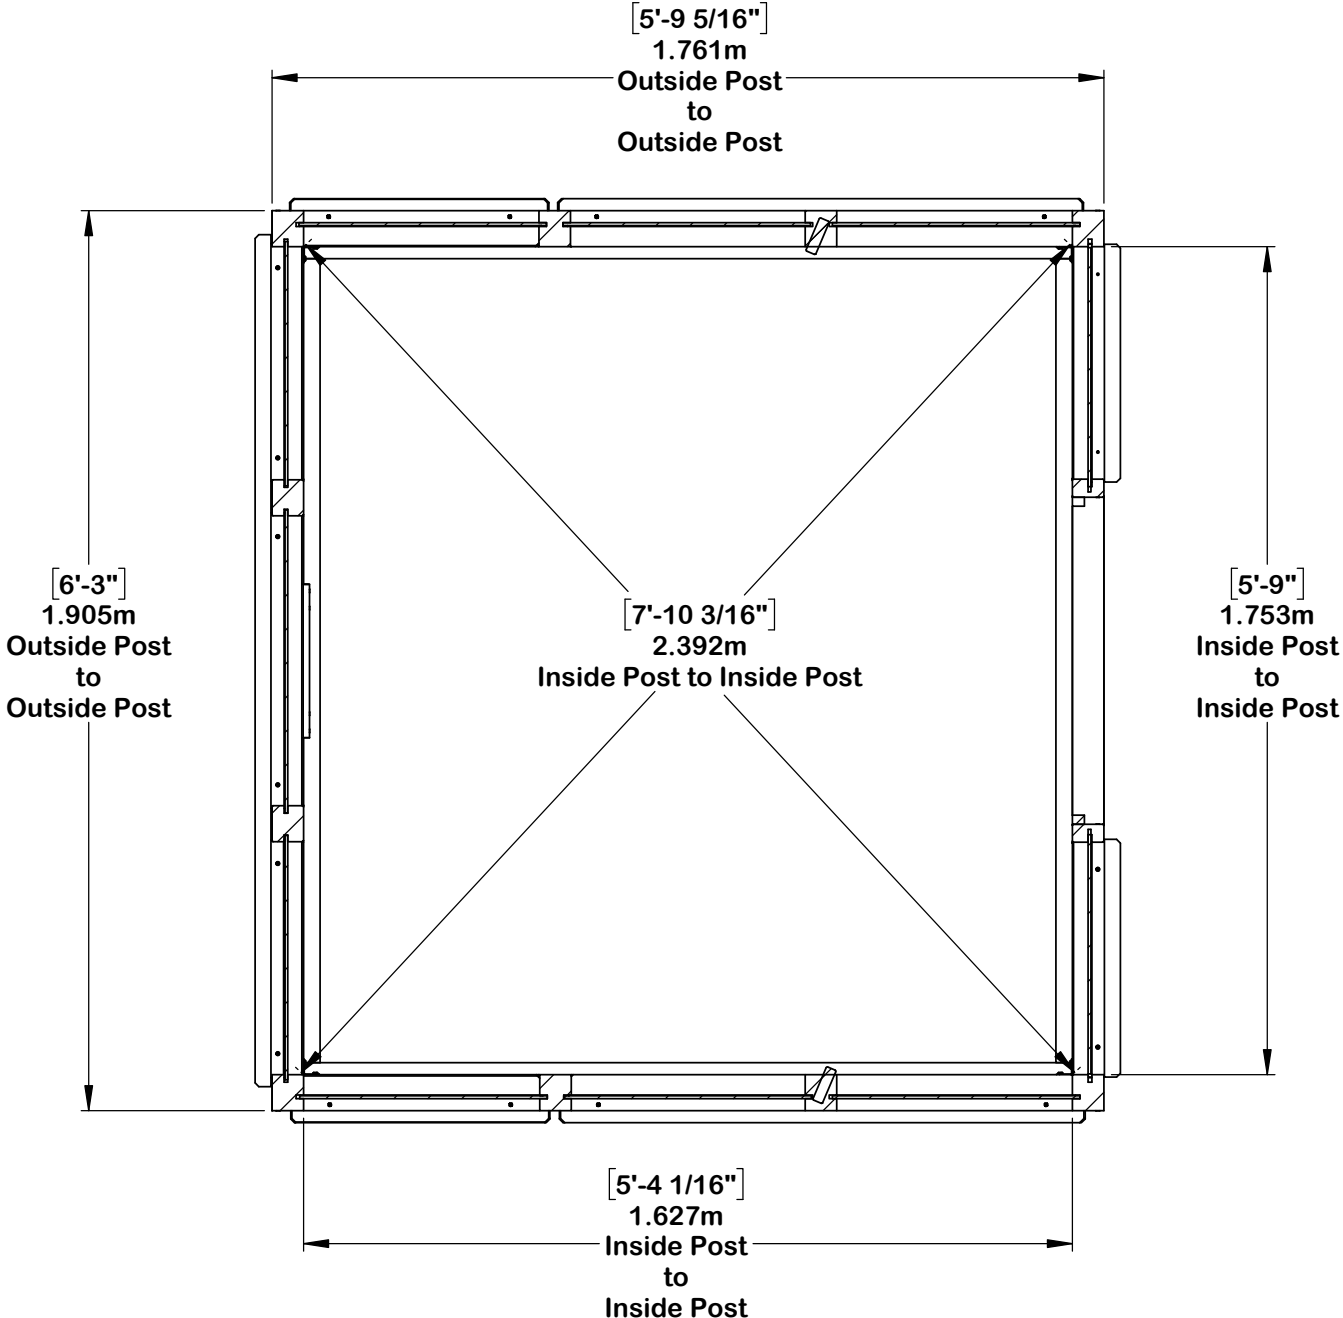

YM11947 - 6.7' x 6' Meridian Greenhouse

YM11947 - 6.7' x 6' Meridian Greenhouse

YM11947 - 6.7' x 6' Meridian Greenhouse

YM11947 - 6.7' x 6' Meridian Greenhouse

YM11947 - 6.7' x 6' Meridian Greenhouse

Peak Height:
7' 9" (2.36m)

Roof Dimensions:
6' 8.6 (2.04m) x 6' (1.82m)

Outside Post Dimensions:
6' 3" (1.91m) x 5' 9.3" (1.76m)

Ground to Bottom of Rafter:
5' 11-3/8" (1.81m)

Ground to Roof (Inside):
7' 4.5" (2.24m)

Door
H76.5" x W26.5" (1.94m x 0.67m)

Shelf
L64.0" x W16" x H32.5"
L1.62m x W0.40m x H0.82m