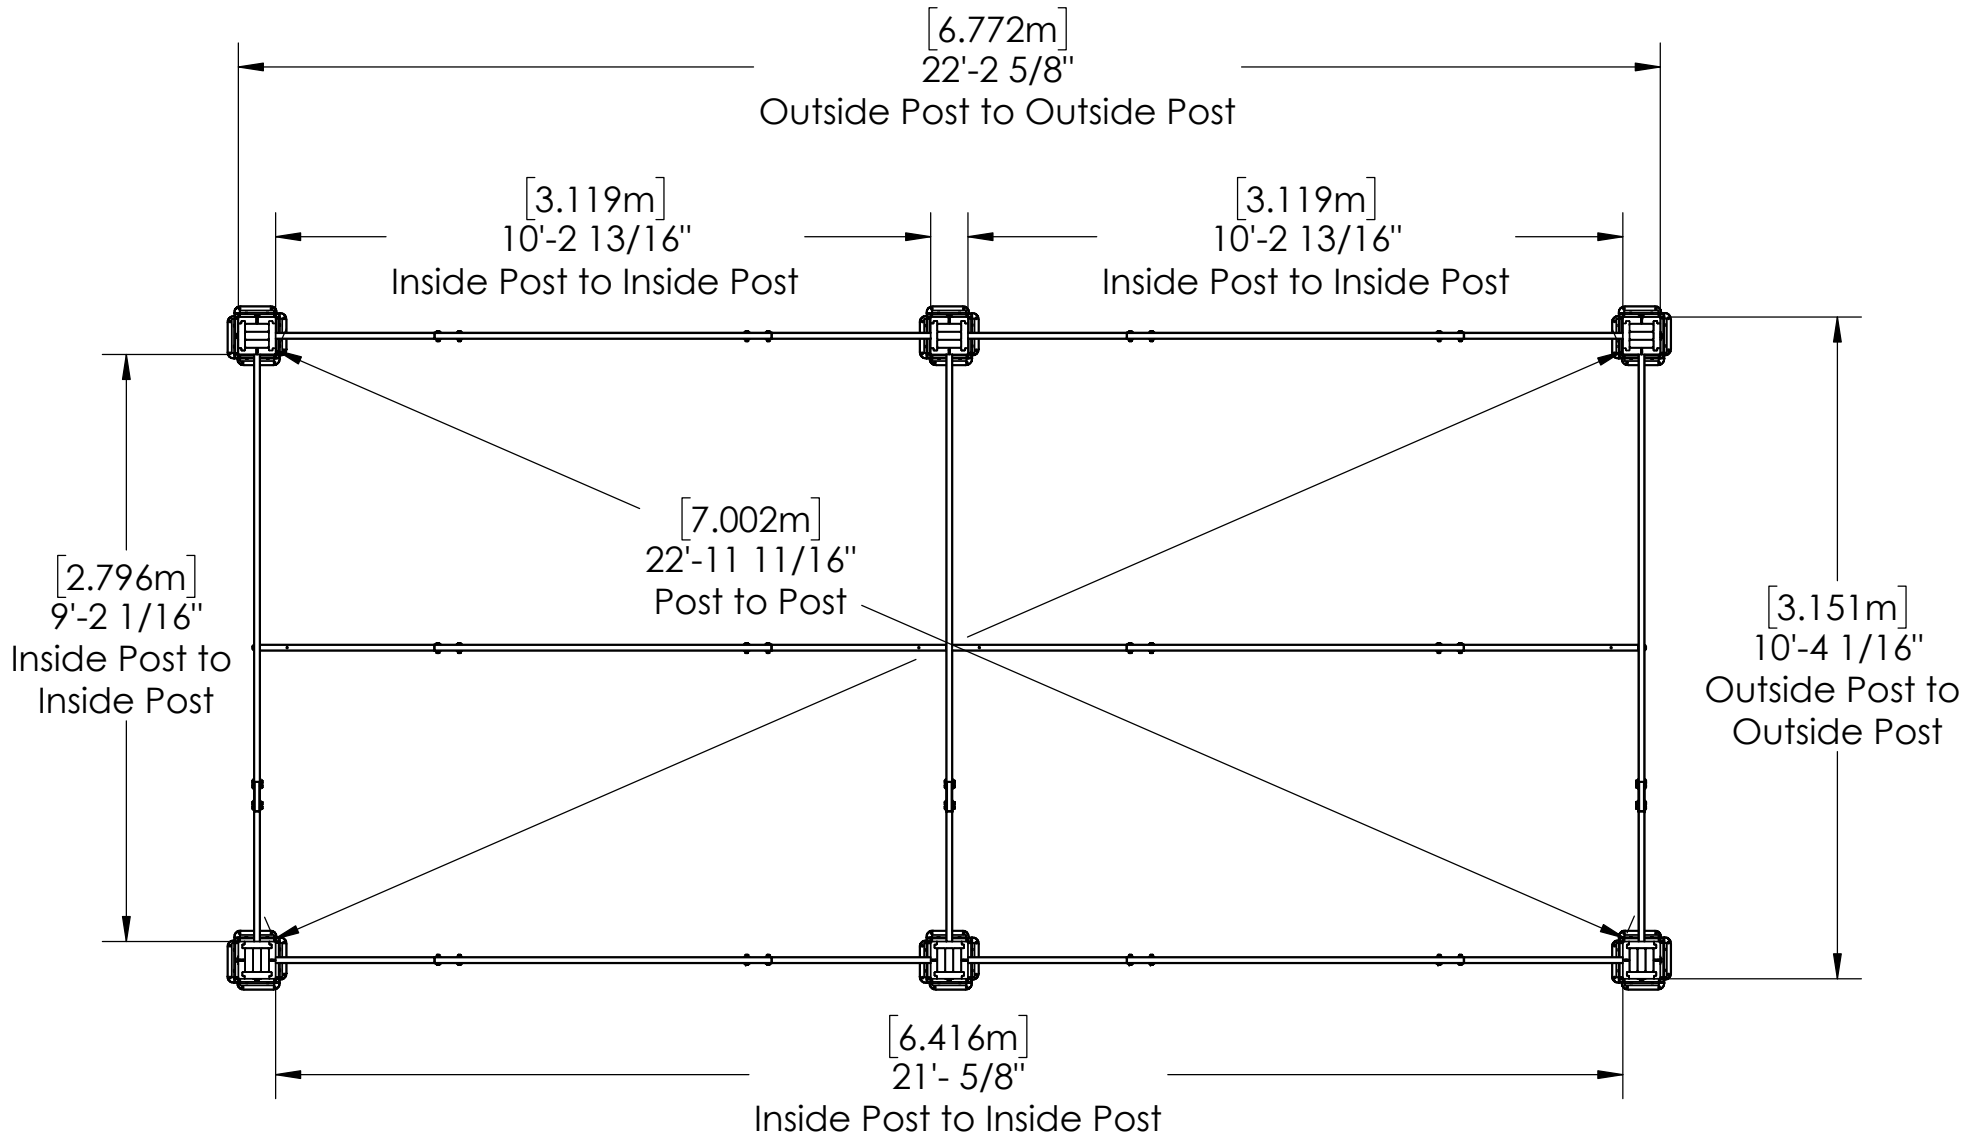

YM12559 - 12 x 23 Contemporary Gazebo

YM12559 - 12 x 23 Contemporary Gazebo

YM12559 - 12 x 23 Contemporary Gazebo

YM12559 - 12 x 23 Contemporary Gazebo

Overall Height:

9' 5" (2.87m)

Overall Dimensions:

12' 1.50" (3.69m)

23' 4.06" (7.11m)

Outside Post Dimensions:

10' 4.06" (3.15m)

22' 2.62" (6.77m)

Ground to Bottom of Back Truss Dimension:

6' 7.56" (2.02m)

YM12559 - 12 x 23 Contemporary Gazebo