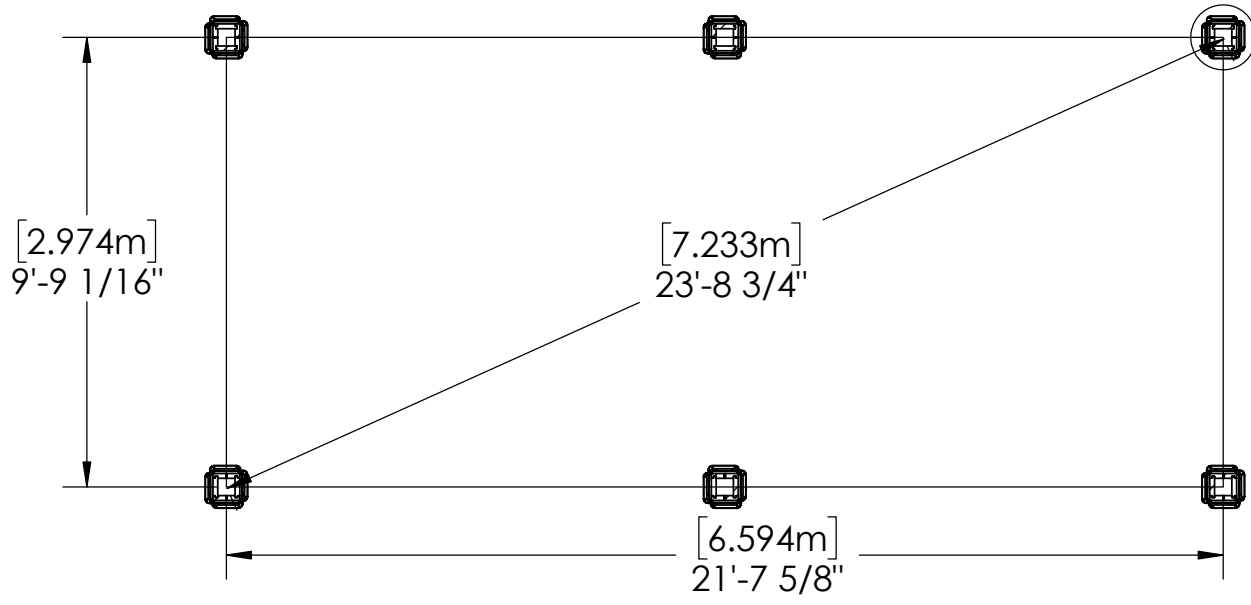

YM12559 - 12 x 23 Contemporary Gazebo

YM12559 - 12 x 23 Contemporary Gazebo

YM12559 - 12 x 23 Contemporary Gazebo

YM12559 - 12 x 23 Contemporary Gazebo

Overall Height:

9' 5" (2.87m)

Overall Dimensions:

12' 1.50" (3.69m)

23' 4.06" (7.11m)

Outside Post Dimensions:

10' 4.06" (3.15m)

22' 2.62" (6.77m)

Ground to Bottom of Back Truss Dimension:

6' 7.56" (2.02m)

YM12559 - 12 x 23 Contemporary Gazebo