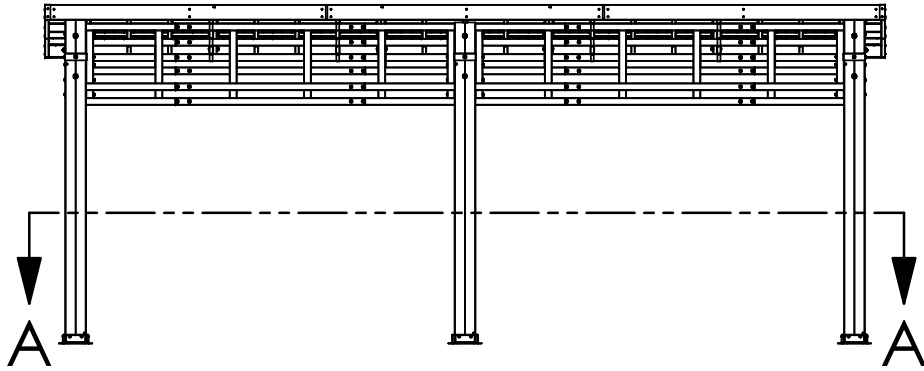

YM12559 - 12 x 23 Contemporary Gazebo

YM12559 - 12 x 23 Contemporary Gazebo

YM12559 - 12 x 23 Contemporary Gazebo

YM12559 - 12 x 23 Contemporary Gazebo

Overall Height:

9' 5" (2.87m)

Overall Dimensions:

12' 1.50" (3.69m)

23' 4.06" (7.11m)

Outside Post Dimensions:

10' 4.06" (3.15m)

22' 2.62" (6.77m)

Ground to Bottom of Back Truss Dimension:

6' 7.56" (2.02m)

YM12559 - 12 x 23 Contemporary Gazebo