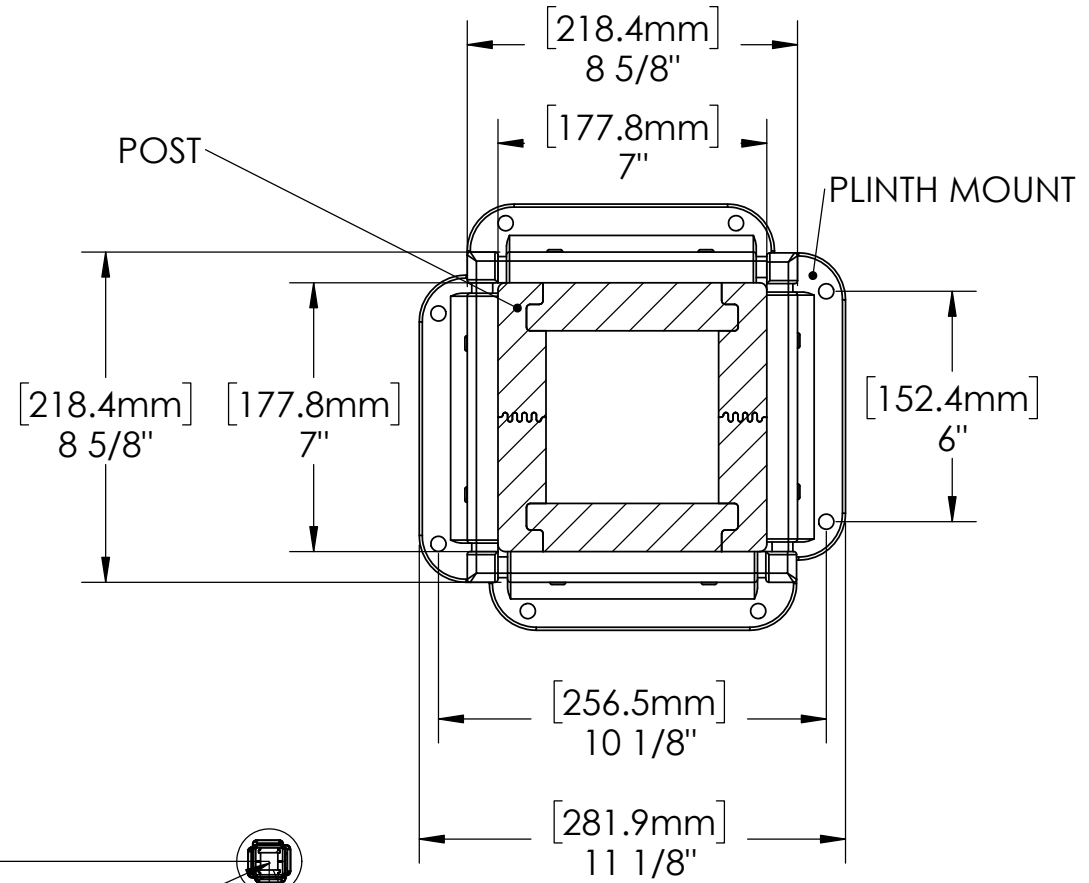

YM12559 - 12 x 23 Contemporary Gazebo

YM12559 - 12 x 23 Contemporary Gazebo

YM12559 - 12 x 23 Contemporary Gazebo

YM12559 - 12 x 23 Contemporary Gazebo

Overall Height:

9' 5" (2.87m)

Overall Dimensions:

12' 1.50" (3.69m)

23' 4.06" (7.11m)

Outside Post Dimensions:

10' 4.06" (3.15m)

22' 2.62" (6.77m)

Ground to Bottom of Back Truss Dimension:

6' 7.56" (2.02m)

YM12559 - 12 x 23 Contemporary Gazebo