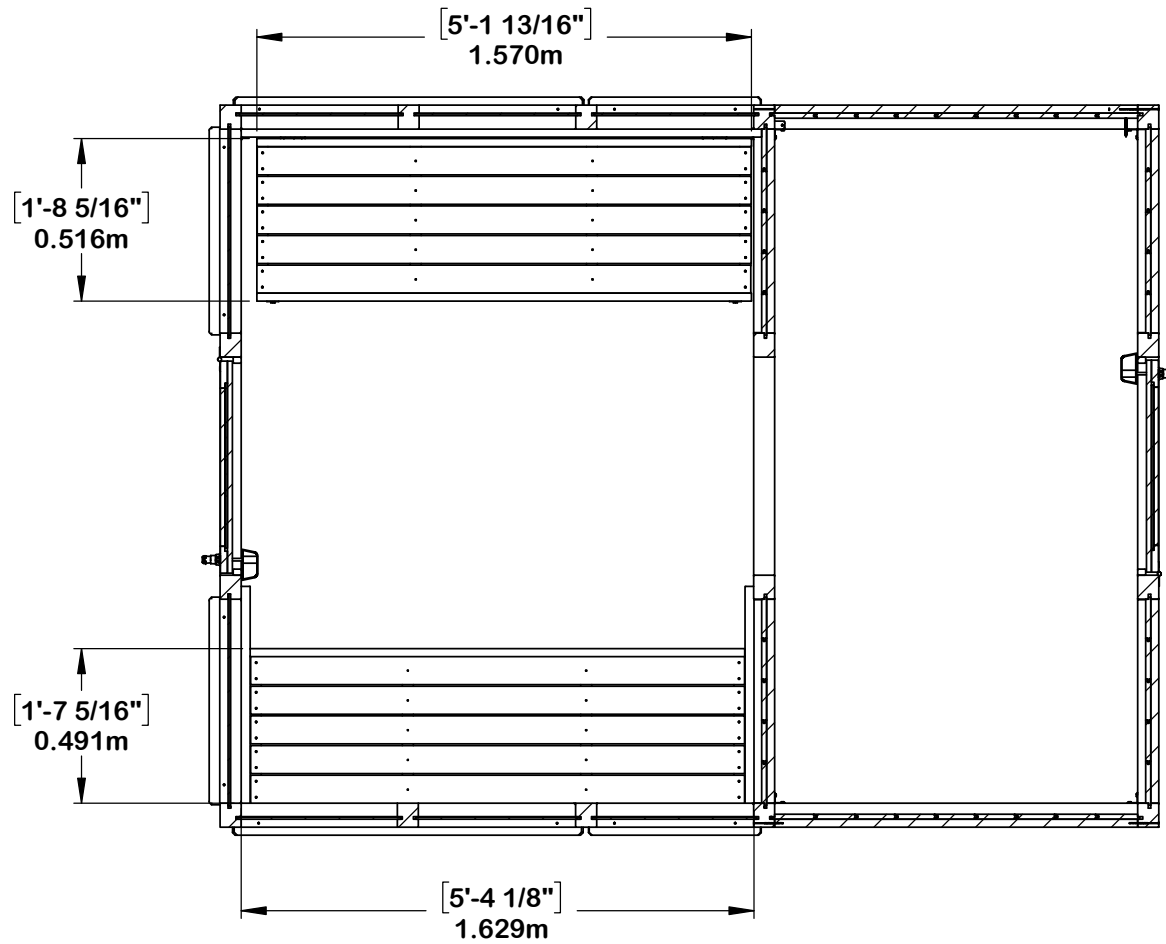

YM12670 - 8.1' x 11.4' Greenhouse

YM12670 - 8.1' x 11.4' Greenhouse

YM12670 - 8.1' x 11.4' Greenhouse

YM12670 - 8.1' x 11.4' Greenhouse

YM12670 - 8.1' x 11.4' Greenhouse

YM12670 - 8.1' x 11.4' Greenhouse

Peak Height:
8' 0.6" (2.45m)

Roof Dimensions:
8' 1.18" (2.46m) x 11' 4.93" (3.47m)

Outside Post Dimensions:
7' 6.12" (2.29m) x 9' 9.31" (2.98m)

Ground to Bottom of Rafter:
5' 11-3/8" (1.81m)

Ground to Roof (Inside):
7' 8.1" (2.54m)

Door
H76.25" x W25.75" (1.93m x 0.65m)

Folding Lower Shelf
L61.81" x W20.31" x H32.5"
L1.57m x W0.51m x H0.82m

Side Lower Shelf
L64.12" x W19.31" x H32.5"
L1.62m x W0.49m x H0.82m

Upper Shelves
W8" (0.20m) x L64.12" (2.75m)