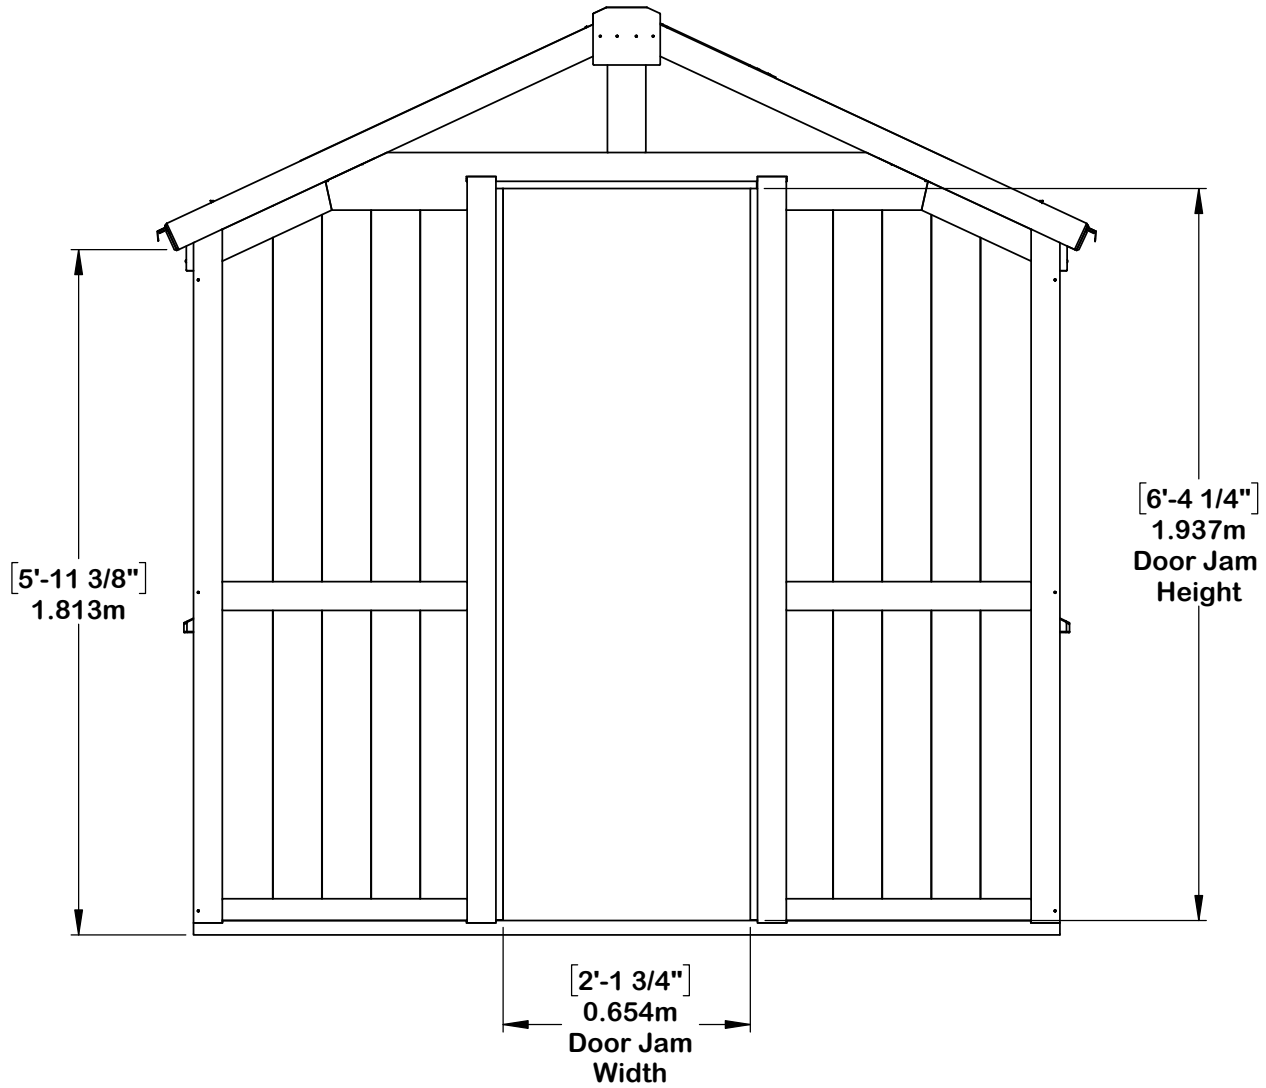

YM12670 - 8.1' x 11.4' Greenhouse

YM12670 - 8.1' x 11.4' Greenhouse

YM12670 - 8.1' x 11.4' Greenhouse

YM12670 - 8.1' x 11.4' Greenhouse

YM12670 - 8.1' x 11.4' Greenhouse

YM12670 - 8.1' x 11.4' Greenhouse

Peak Height:
8' 0.6" (2.45m)

Roof Dimensions:
8' 1.18" (2.46m) x 11' 4.93" (3.47m)

Outside Post Dimensions:
7' 6.12" (2.29m) x 9' 9.31" (2.98m)

Ground to Bottom of Rafter:
5' 11-3/8" (1.81m)

Ground to Roof (Inside):
7' 8.1" (2.54m)

Door
H76.25" x W25.75" (1.93m x 0.65m)

Folding Lower Shelf
L61.81" x W20.31" x H32.5"
L1.57m x W0.51m x H0.82m

Side Lower Shelf
L64.12" x W19.31" x H32.5"
L1.62m x W0.49m x H0.82m

Upper Shelves
W8" (0.20m) x L64.12" (2.75m)