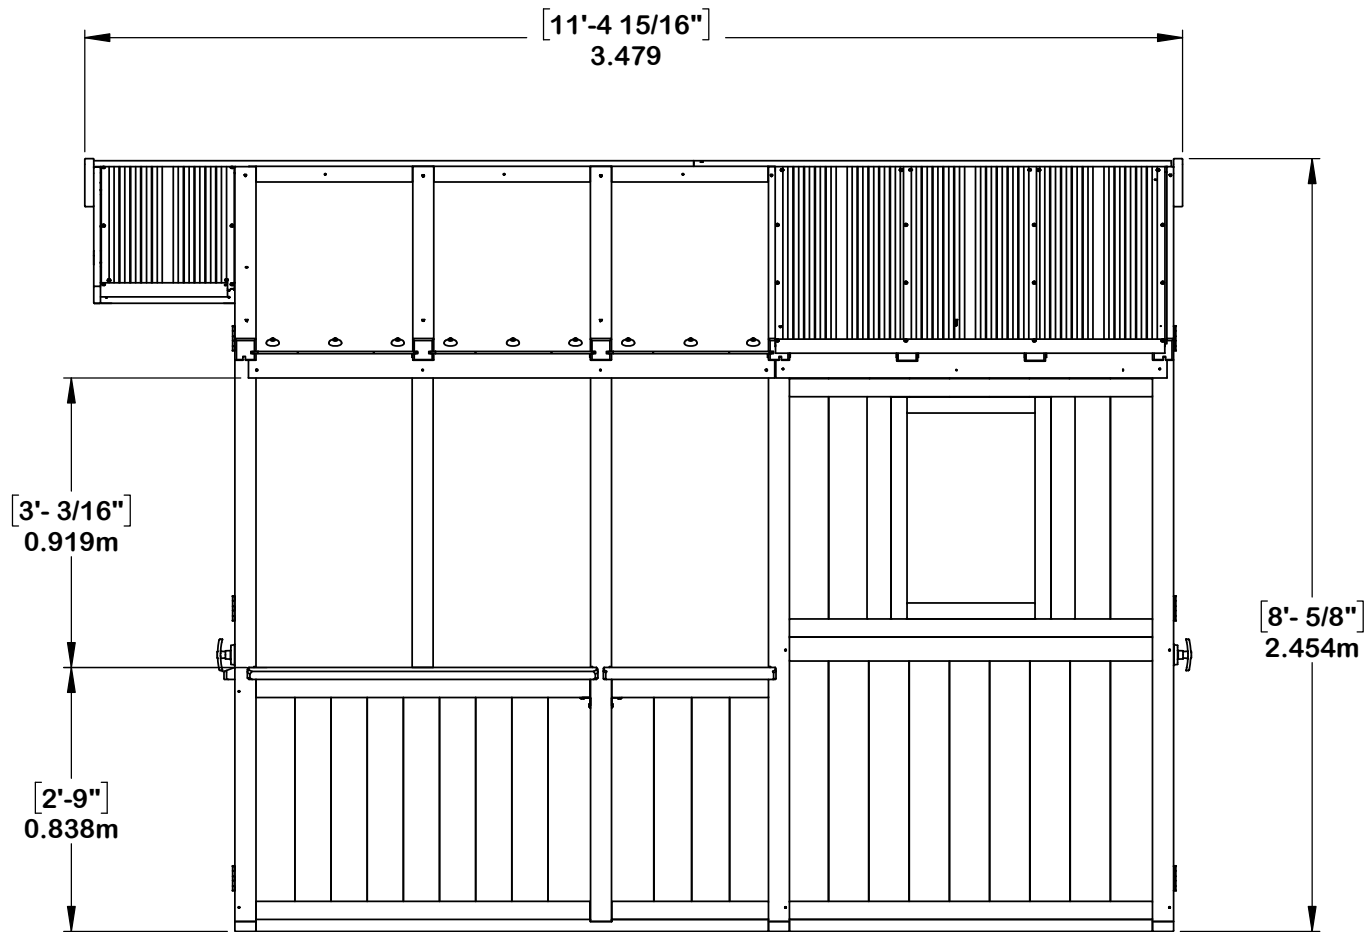

YM12670 - 8.1' x 11.4' Greenhouse

YM12670 - 8.1' x 11.4' Greenhouse

YM12670 - 8.1' x 11.4' Greenhouse

YM12670 - 8.1' x 11.4' Greenhouse

YM12670 - 8.1' x 11.4' Greenhouse

YM12670 - 8.1' x 11.4' Greenhouse

Peak Height:
8' 0.6" (2.45m)

Roof Dimensions:
8' 1.18" (2.46m) x 11' 4.93" (3.47m)

Outside Post Dimensions:
7' 6.12" (2.29m) x 9' 9.31" (2.98m)

Ground to Bottom of Rafter:
5' 11-3/8" (1.81m)

Ground to Roof (Inside):
7' 8.1" (2.54m)

Door
H76.25" x W25.75" (1.93m x 0.65m)

Folding Lower Shelf
L61.81" x W20.31" x H32.5"
L1.57m x W0.51m x H0.82m

Side Lower Shelf
L64.12" x W19.31" x H32.5"
L1.62m x W0.49m x H0.82m

Upper Shelves
W8" (0.20m) x L64.12" (2.75m)