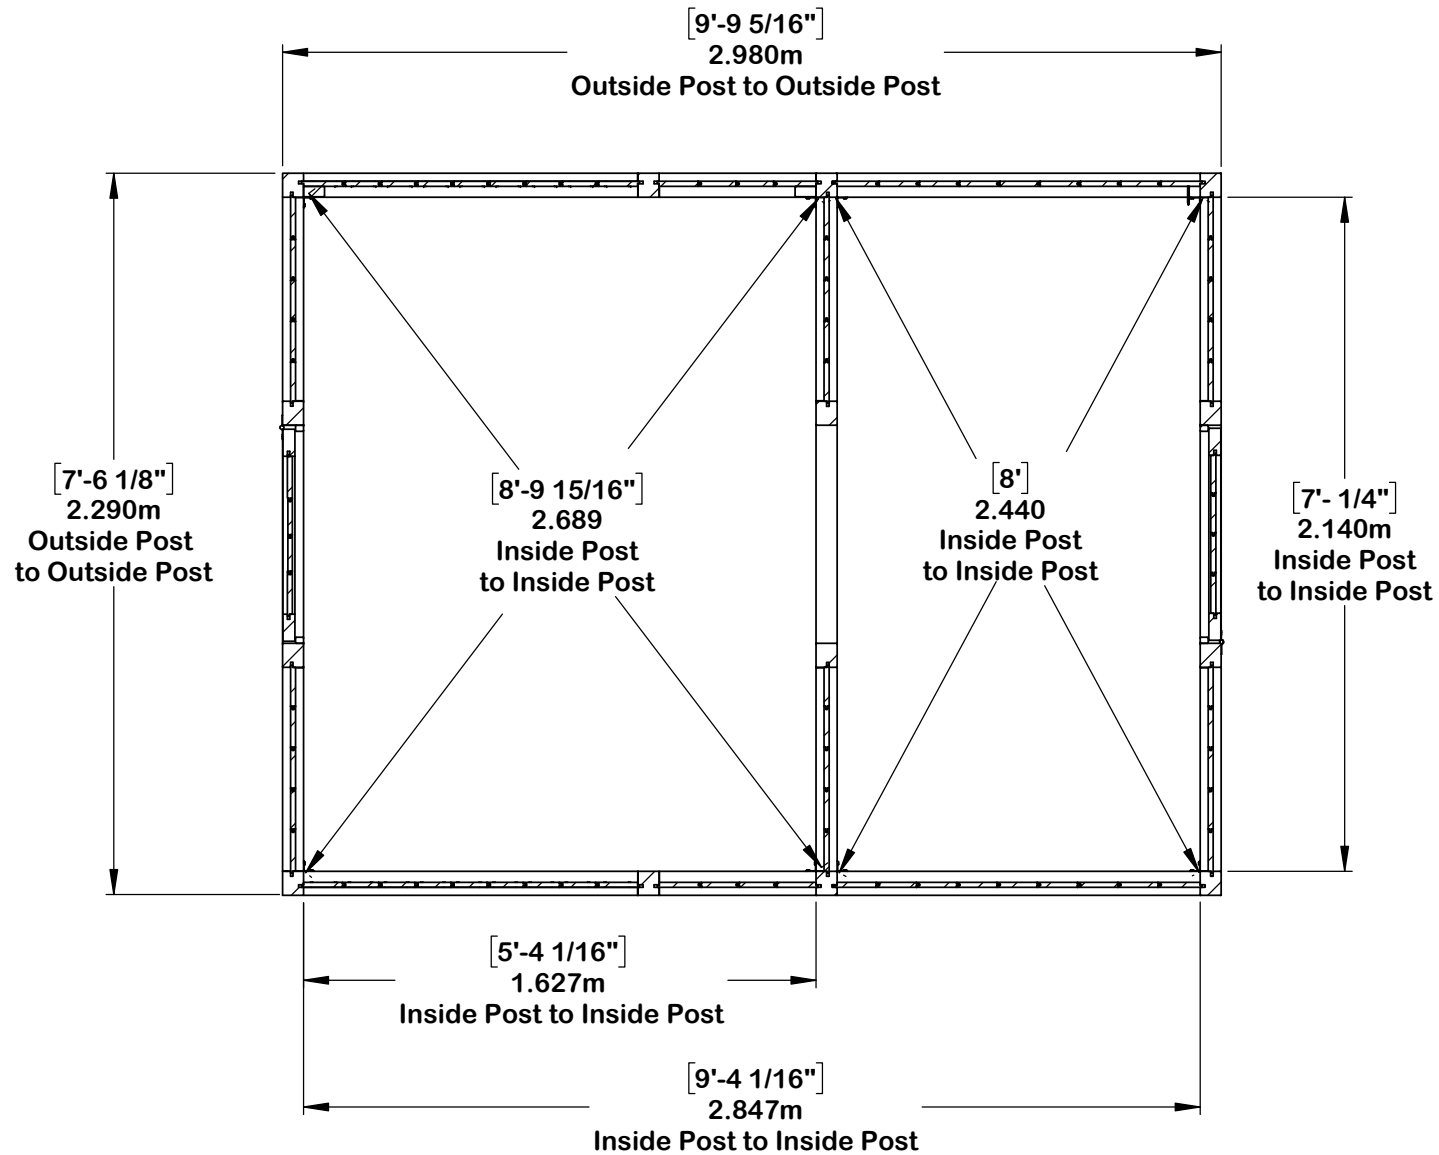

YM12670 - 8.1' x 11.4' Greenhouse

YM12670 - 8.1' x 11.4' Greenhouse

YM12670 - 8.1' x 11.4' Greenhouse

YM12670 - 8.1' x 11.4' Greenhouse

YM12670 - 8.1' x 11.4' Greenhouse

YM12670 - 8.1' x 11.4' Greenhouse

Peak Height:
8' 0.6" (2.45m)

Roof Dimensions:
8' 1.18" (2.46m) x 11' 4.93" (3.47m)

Outside Post Dimensions:
7' 6.12" (2.29m) x 9' 9.31" (2.98m)

Ground to Bottom of Rafter:
5' 11-3/8" (1.81m)

Ground to Roof (Inside):
7' 8.1" (2.54m)

Door
H76.25" x W25.75" (1.93m x 0.65m)

Folding Lower Shelf
L61.81" x W20.31" x H32.5"
L1.57m x W0.51m x H0.82m

Side Lower Shelf
L64.12" x W19.31" x H32.5"
L1.62m x W0.49m x H0.82m

Upper Shelves
W8" (0.20m) x L64.12" (2.75m)