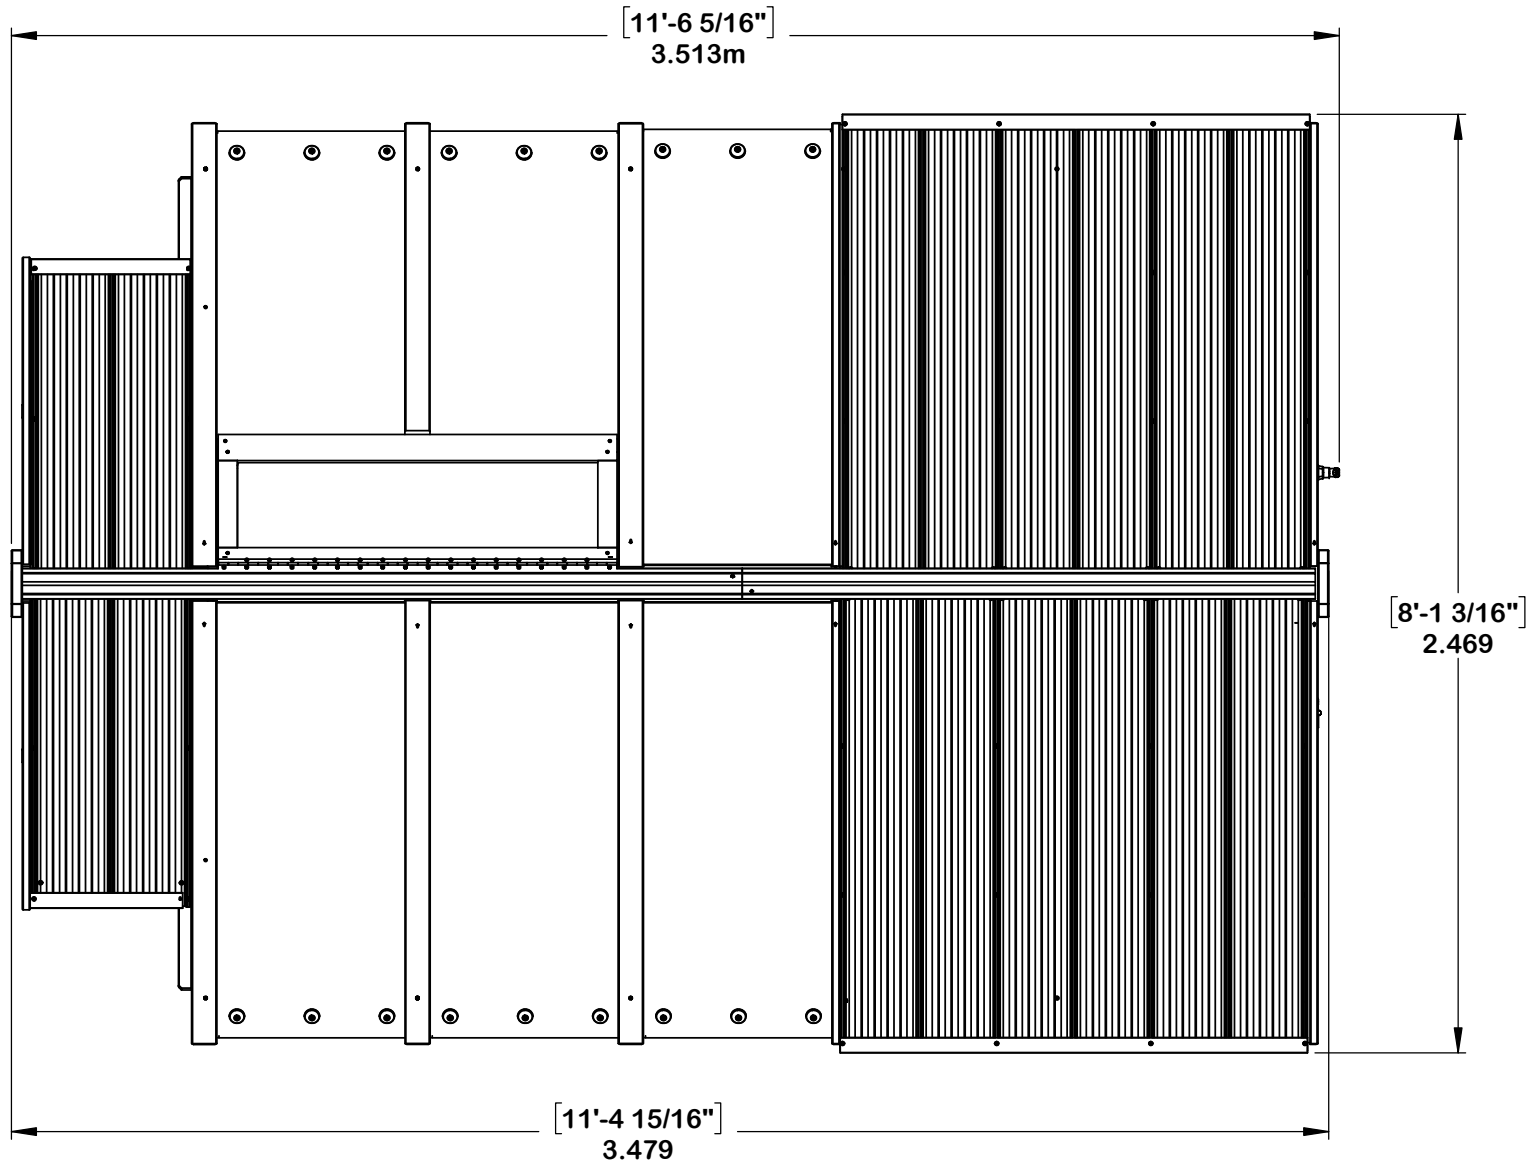

YM12670 - 8.1' x 11.4' Greenhouse

YM12670 - 8.1' x 11.4' Greenhouse

YM12670 - 8.1' x 11.4' Greenhouse

YM12670 - 8.1' x 11.4' Greenhouse

YM12670 - 8.1' x 11.4' Greenhouse

YM12670 - 8.1' x 11.4' Greenhouse

Peak Height:
8' 0.6" (2.45m)

Roof Dimensions:
8' 1.18" (2.46m) x 11' 4.93" (3.47m)

Outside Post Dimensions:
7' 6.12" (2.29m) x 9' 9.31" (2.98m)

Ground to Bottom of Rafter:
5' 11-3/8" (1.81m)

Ground to Roof (Inside):
7' 8.1" (2.54m)

Door
H76.25" x W25.75" (1.93m x 0.65m)

Folding Lower Shelf
L61.81" x W20.31" x H32.5"
L1.57m x W0.51m x H0.82m

Side Lower Shelf
L64.12" x W19.31" x H32.5"
L1.62m x W0.49m x H0.82m

Upper Shelves
W8" (0.20m) x L64.12" (2.75m)