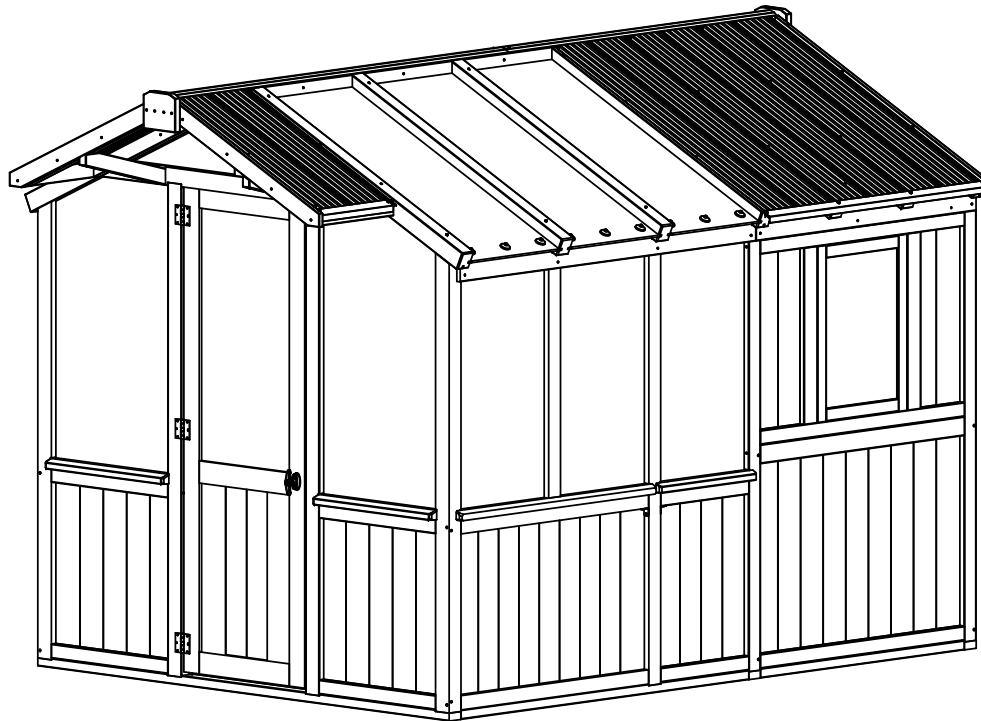

YM12670 - 8.1' x 11.4' Greenhouse

YM12670 - 8.1' x 11.4' Greenhouse

YM12670 - 8.1' x 11.4' Greenhouse

YM12670 - 8.1' x 11.4' Greenhouse

YM12670 - 8.1' x 11.4' Greenhouse

YM12670 - 8.1' x 11.4' Greenhouse

Peak Height:
8' 0.6" (2.45m)

Roof Dimensions:
8' 1.18" (2.46m) x 11' 4.93" (3.47m)

Outside Post Dimensions:
7' 6.12" (2.29m) x 9' 9.31" (2.98m)

Ground to Bottom of Rafter:
5' 11-3/8" (1.81m)

Ground to Roof (Inside):
7' 8.1" (2.54m)

Door
H76.25" x W25.75" (1.93m x 0.65m)

Folding Lower Shelf
L61.81" x W20.31" x H32.5"
L1.57m x W0.51m x H0.82m

Side Lower Shelf
L64.12" x W19.31" x H32.5"
L1.62m x W0.49m x H0.82m

Upper Shelves
W8" (0.20m) x L64.12" (2.75m)