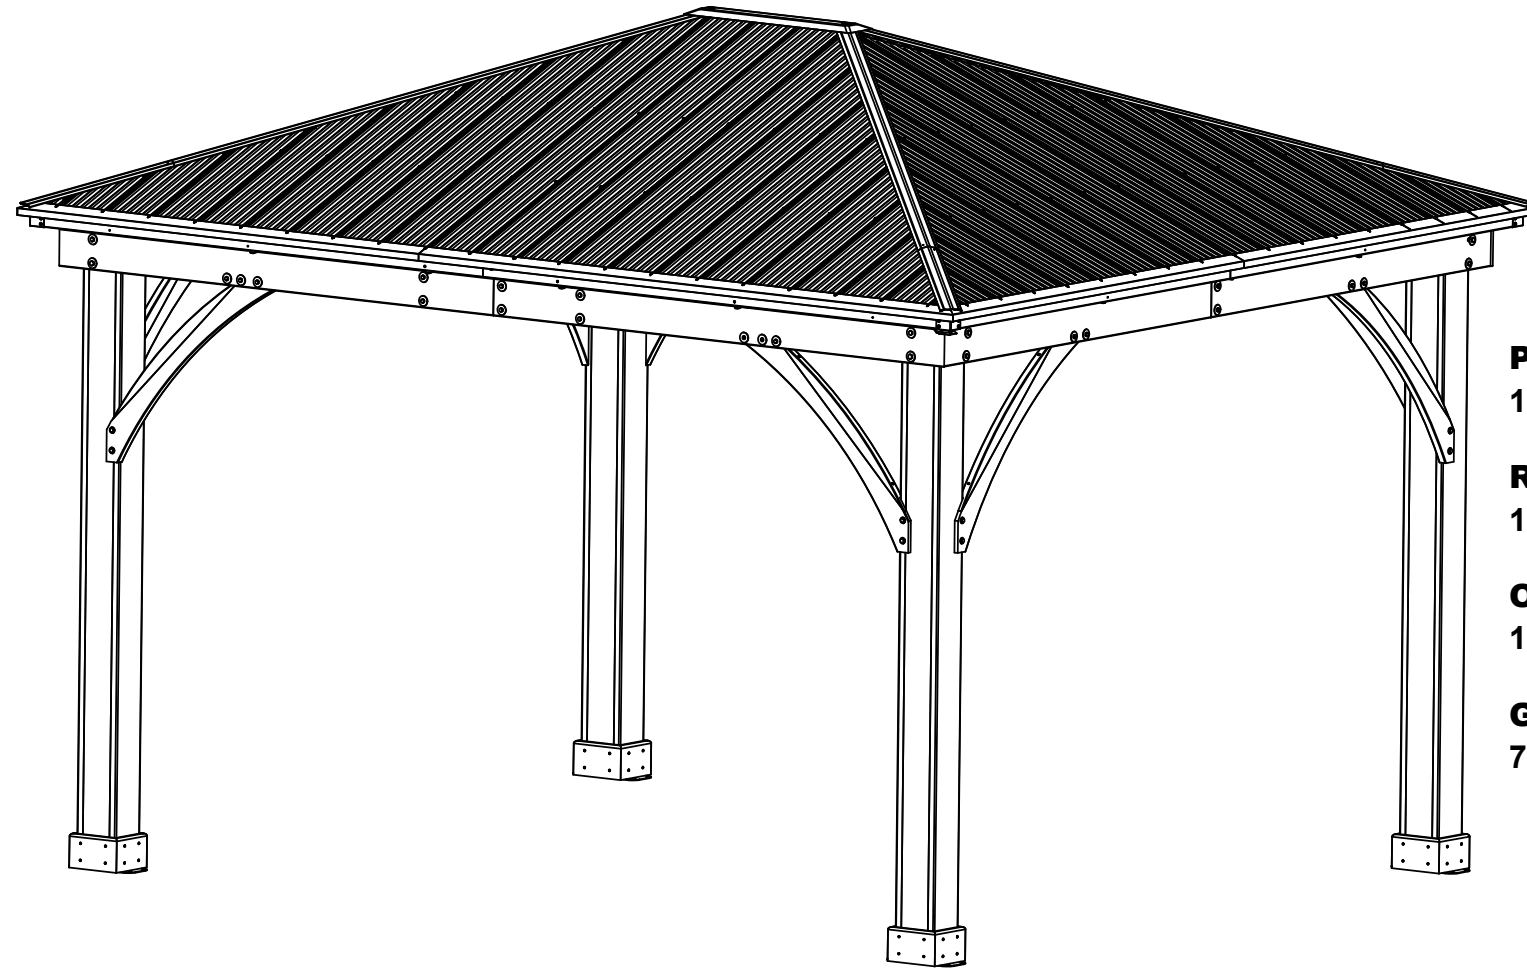

YM12732 - 12.1 x 14.1 Everyday Gazebo

YM12732 - 12.1 x 14.1 Everyday Gazebo

YM12732 - 12.1 x 14.1 Everyday Gazebo

YM12732 - 12.1 x 14.1 Everyday Gazebo

YM12732 - 12.1 x 14.1 Everyday Gazebo

Peak Height:
10.1' (3.1m)

Roof Dimensions:
14.1' (4.3m) x 12.1' (3.7m)

Outside Post Dimensions:
12' 10.37" (3.92m) x 10' 10.37" (3.31m)

Ground to bottom of Beam:
7' 4.50" (2.24m)