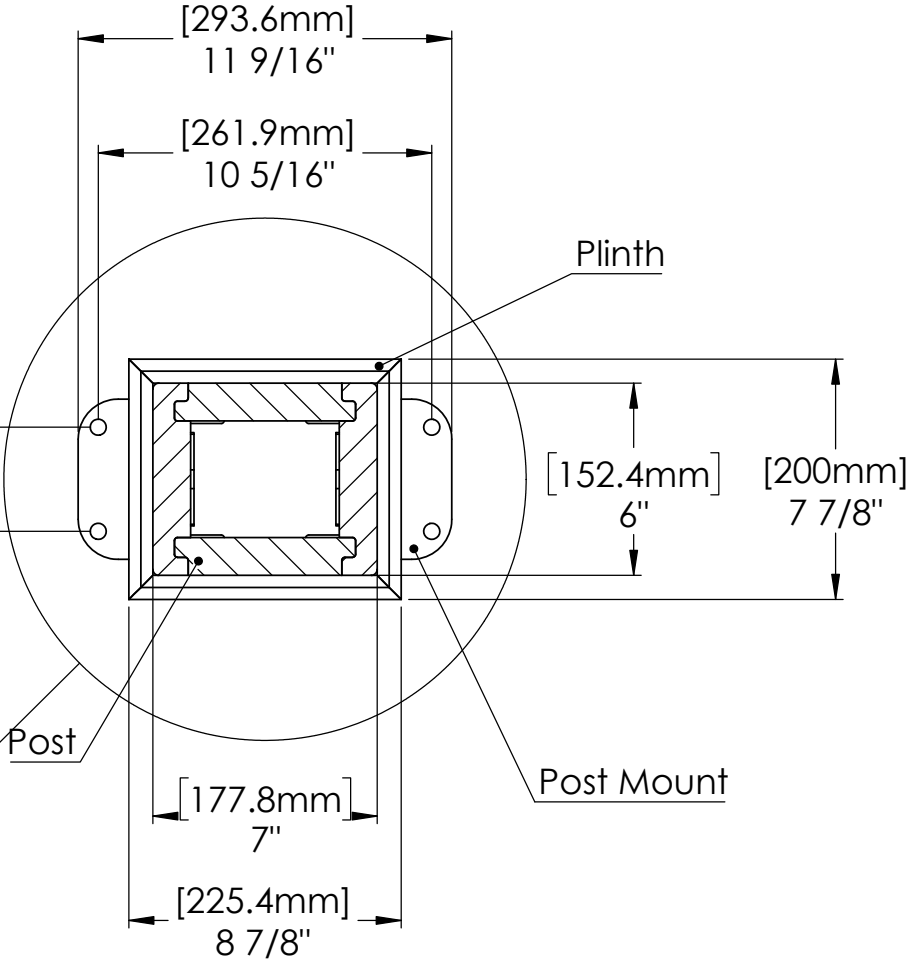

YM12732 - 12.1 x 14.1 Everyday Gazebo

YM12732 - 12.1 x 14.1 Everyday Gazebo

YM12732 - 12.1 x 14.1 Everyday Gazebo

YM12732 - 12.1 x 14.1 Everyday Gazebo

YM12732 - 12.1 x 14.1 Everyday Gazebo

Peak Height:
10.1' (3.1m)

Roof Dimensions:
14.1' (4.3m) x 12.1' (3.7m)

Outside Post Dimensions:
12' 10.37" (3.92m) x 10' 10.37" (3.31m)

Ground to bottom of Beam:
7' 4.50" (2.24m)