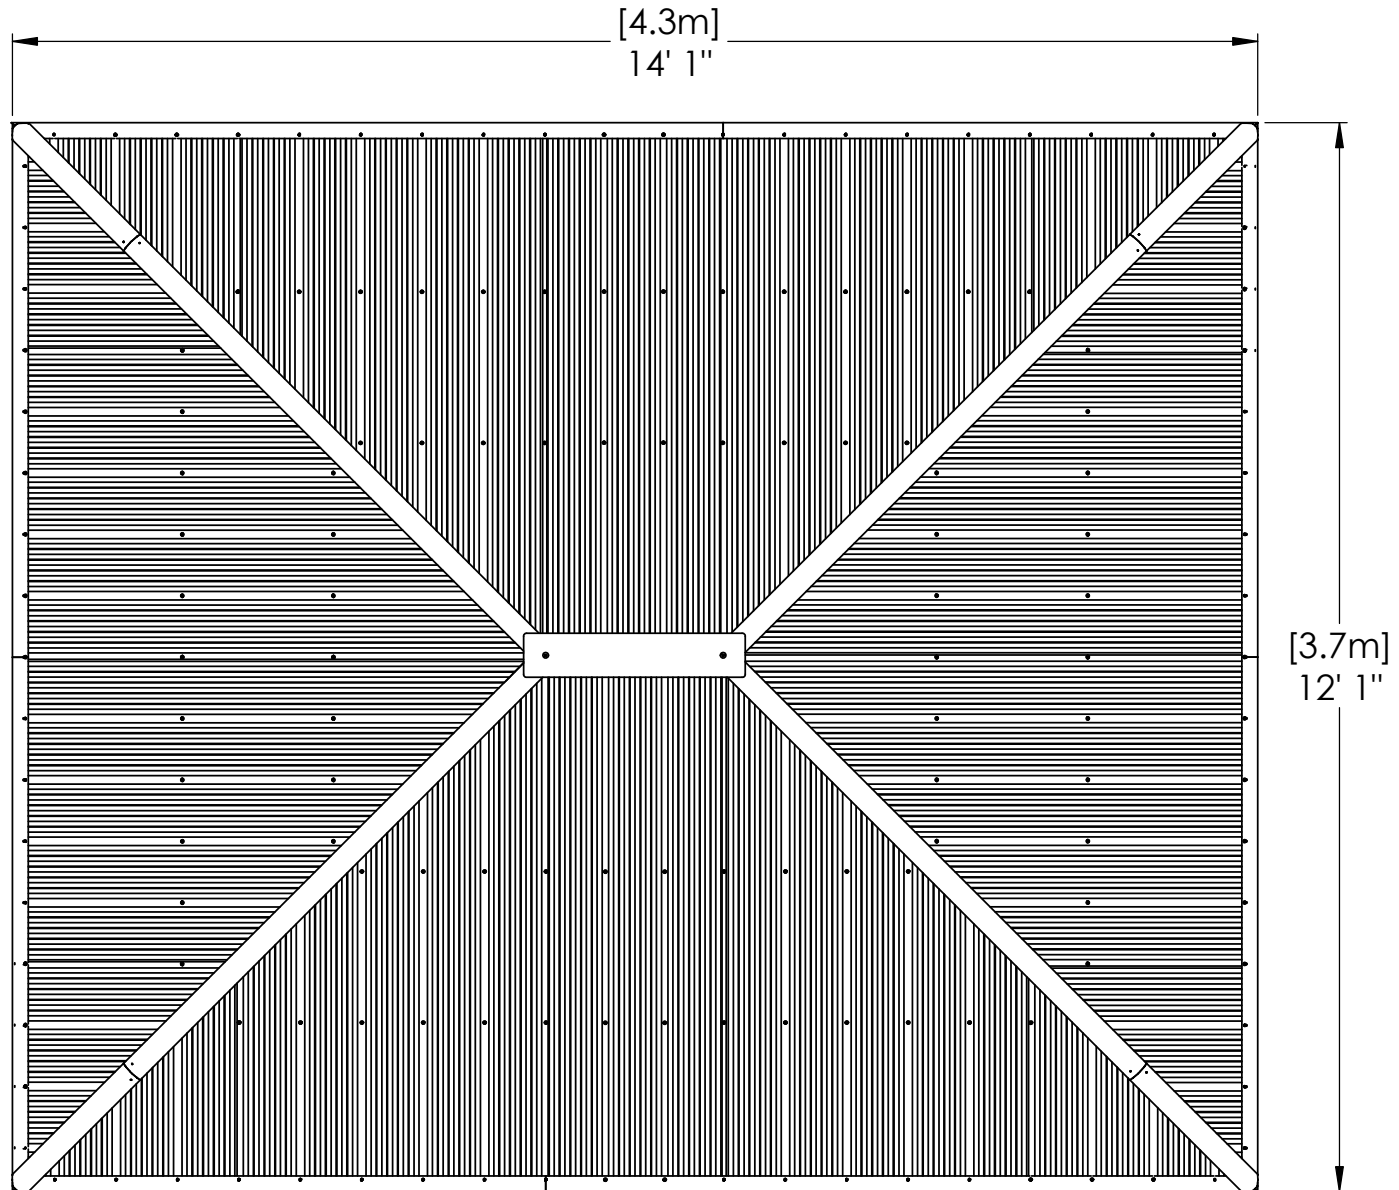

YM12732 - 12.1 x 14.1 Everyday Gazebo

YM12732 - 12.1 x 14.1 Everyday Gazebo

YM12732 - 12.1 x 14.1 Everyday Gazebo

YM12732 - 12.1 x 14.1 Everyday Gazebo

YM12732 - 12.1 x 14.1 Everyday Gazebo

Peak Height:
10.1' (3.1m)

Roof Dimensions:
14.1' (4.3m) x 12.1' (3.7m)

Outside Post Dimensions:
12' 10.37" (3.92m) x 10' 10.37" (3.31m)

Ground to bottom of Beam:
7' 4.50" (2.24m)