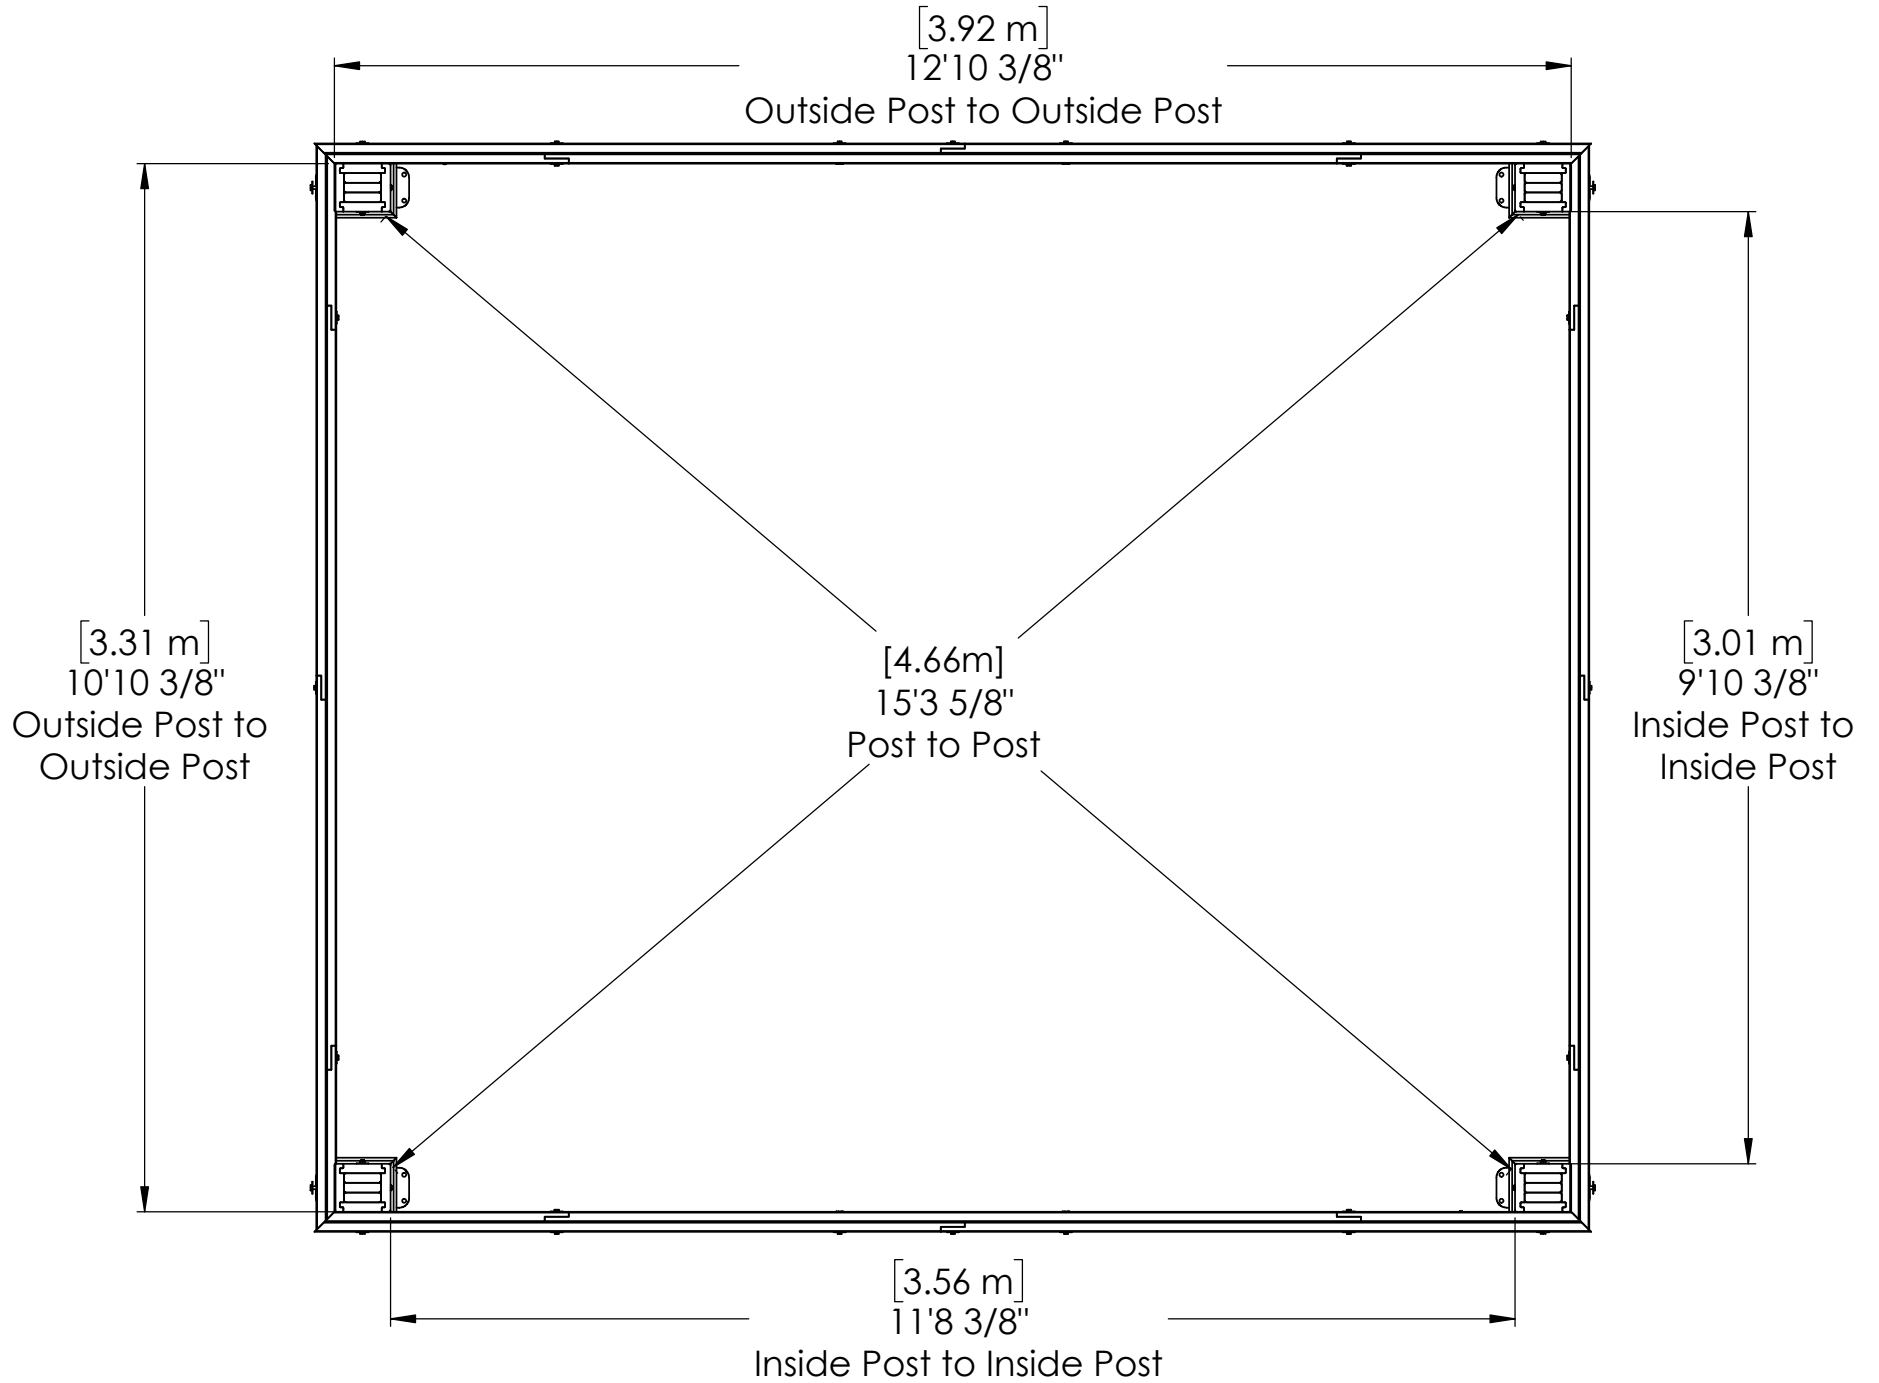

YM12732 - 12.1 x 14.1 Everyday Gazebo

YM12732 - 12.1 x 14.1 Everyday Gazebo

YM12732 - 12.1 x 14.1 Everyday Gazebo

YM12732 - 12.1 x 14.1 Everyday Gazebo

YM12732 - 12.1 x 14.1 Everyday Gazebo

Peak Height:
10.1' (3.1m)

Roof Dimensions:
14.1' (4.3m) x 12.1' (3.7m)

Outside Post Dimensions:
12' 10.37" (3.92m) x 10' 10.37" (3.31m)

Ground to bottom of Beam:
7' 4.50" (2.24m)