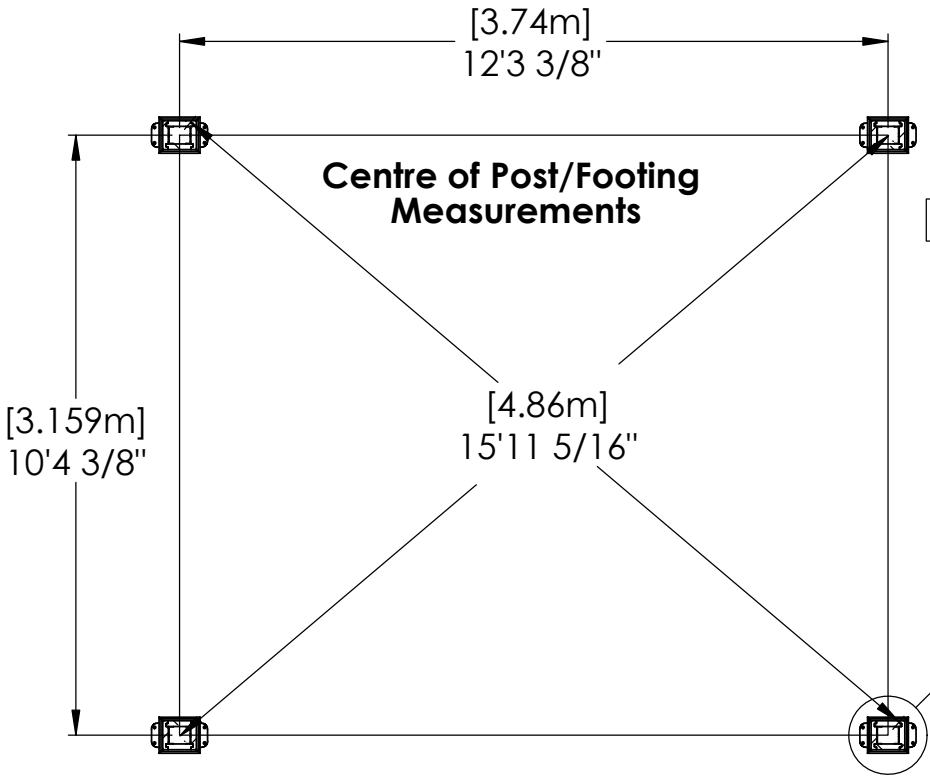

YM12732 - 12.1 x 14.1 Everyday Gazebo

YM12732 - 12.1 x 14.1 Everyday Gazebo

YM12732 - 12.1 x 14.1 Everyday Gazebo

YM12732 - 12.1 x 14.1 Everyday Gazebo

YM12732 - 12.1 x 14.1 Everyday Gazebo

Peak Height:
10.1' (3.1m)

Roof Dimensions:
14.1' (4.3m) x 12.1' (3.7m)

Outside Post Dimensions:
12' 10.37" (3.92m) x 10' 10.37" (3.31m)

Ground to bottom of Beam:
7' 4.50" (2.24m)