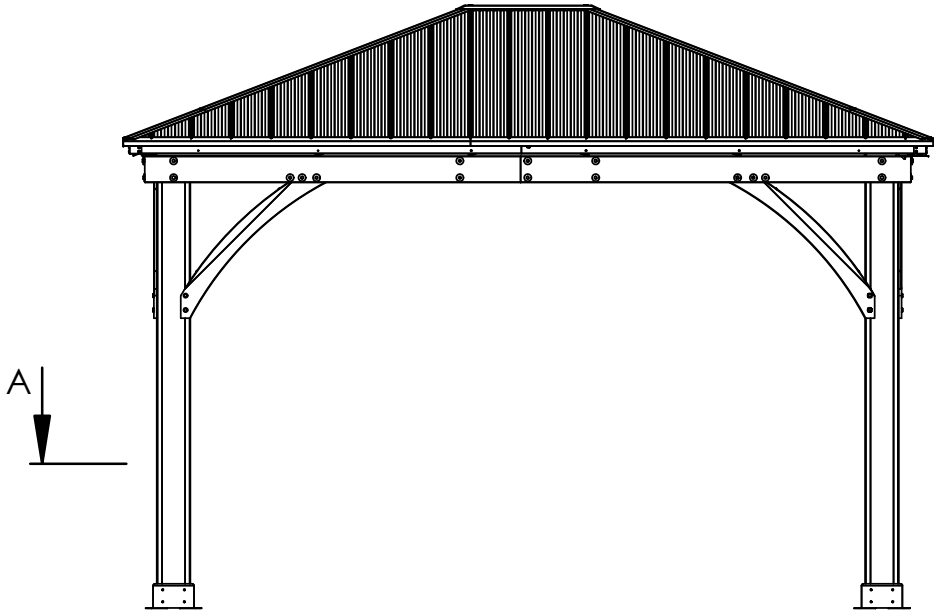

YM12732 - 12.1 x 14.1 Everyday Gazebo

YM12732 - 12.1 x 14.1 Everyday Gazebo

YM12732 - 12.1 x 14.1 Everyday Gazebo

YM12732 - 12.1 x 14.1 Everyday Gazebo

YM12732 - 12.1 x 14.1 Everyday Gazebo

Peak Height:
10.1' (3.1m)

Roof Dimensions:
14.1' (4.3m) x 12.1' (3.7m)

Outside Post Dimensions:
12' 10.37" (3.92m) x 10' 10.37" (3.31m)

Ground to bottom of Beam:
7' 4.50" (2.24m)