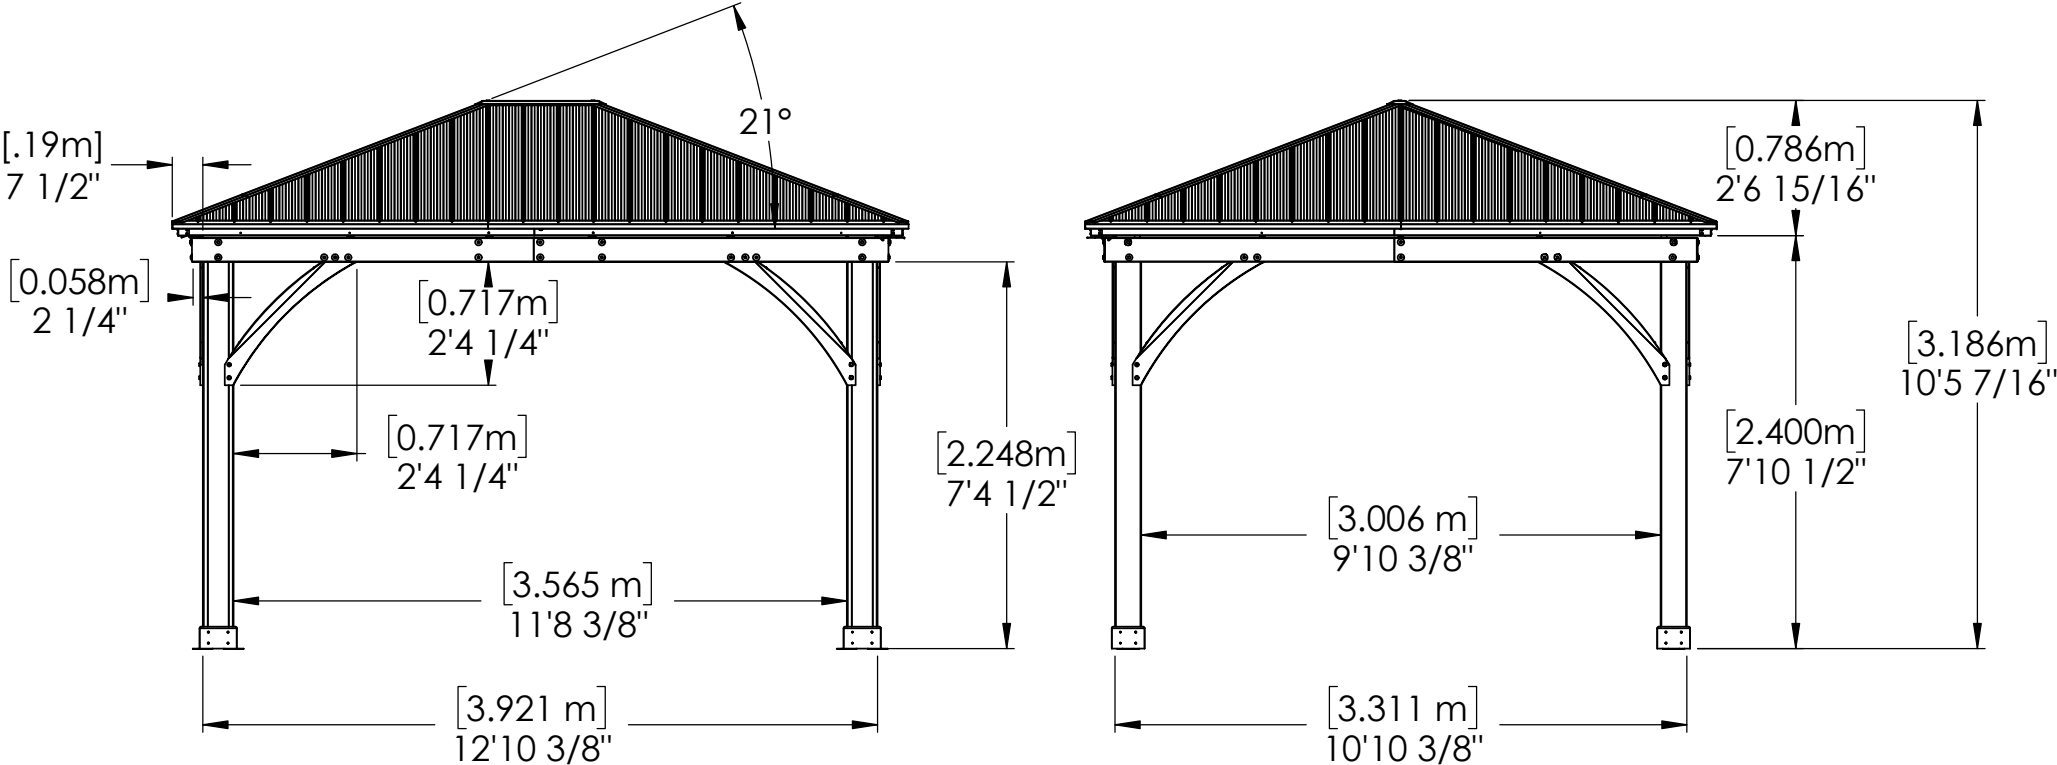

YM12732 - 12.1 x 14.1 Everyday Gazebo

YM12732 - 12.1 x 14.1 Everyday Gazebo

YM12732 - 12.1 x 14.1 Everyday Gazebo

YM12732 - 12.1 x 14.1 Everyday Gazebo

YM12732 - 12.1 x 14.1 Everyday Gazebo

Peak Height:
10.1' (3.1m)

Roof Dimensions:
14.1' (4.3m) x 12.1' (3.7m)

Outside Post Dimensions:
12' 10.37" (3.92m) x 10' 10.37" (3.31m)

Ground to bottom of Beam:
7' 4.50" (2.24m)