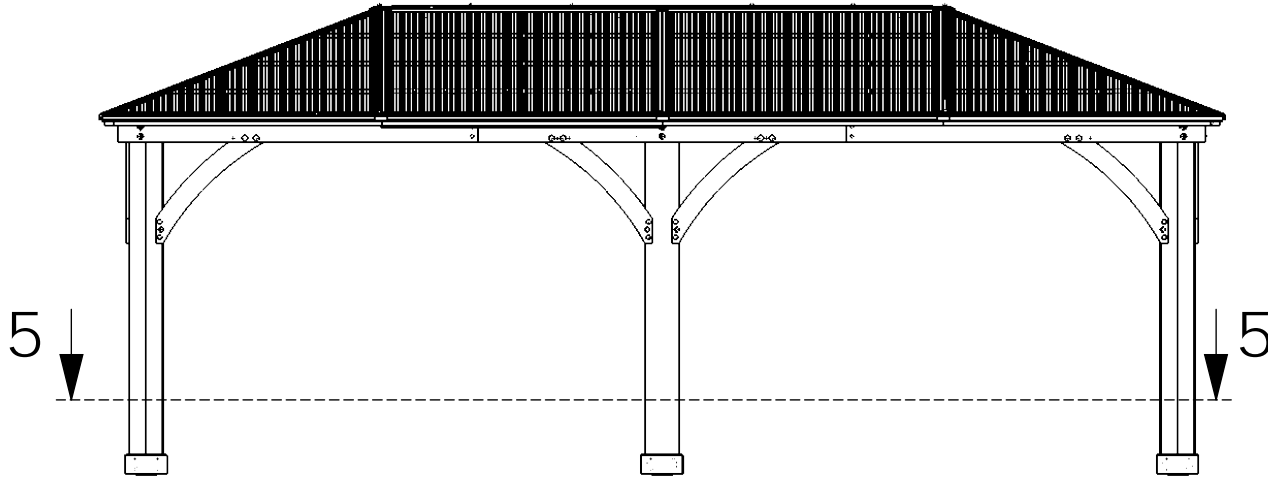

MA %&+, (! %&! &(; UnYVc