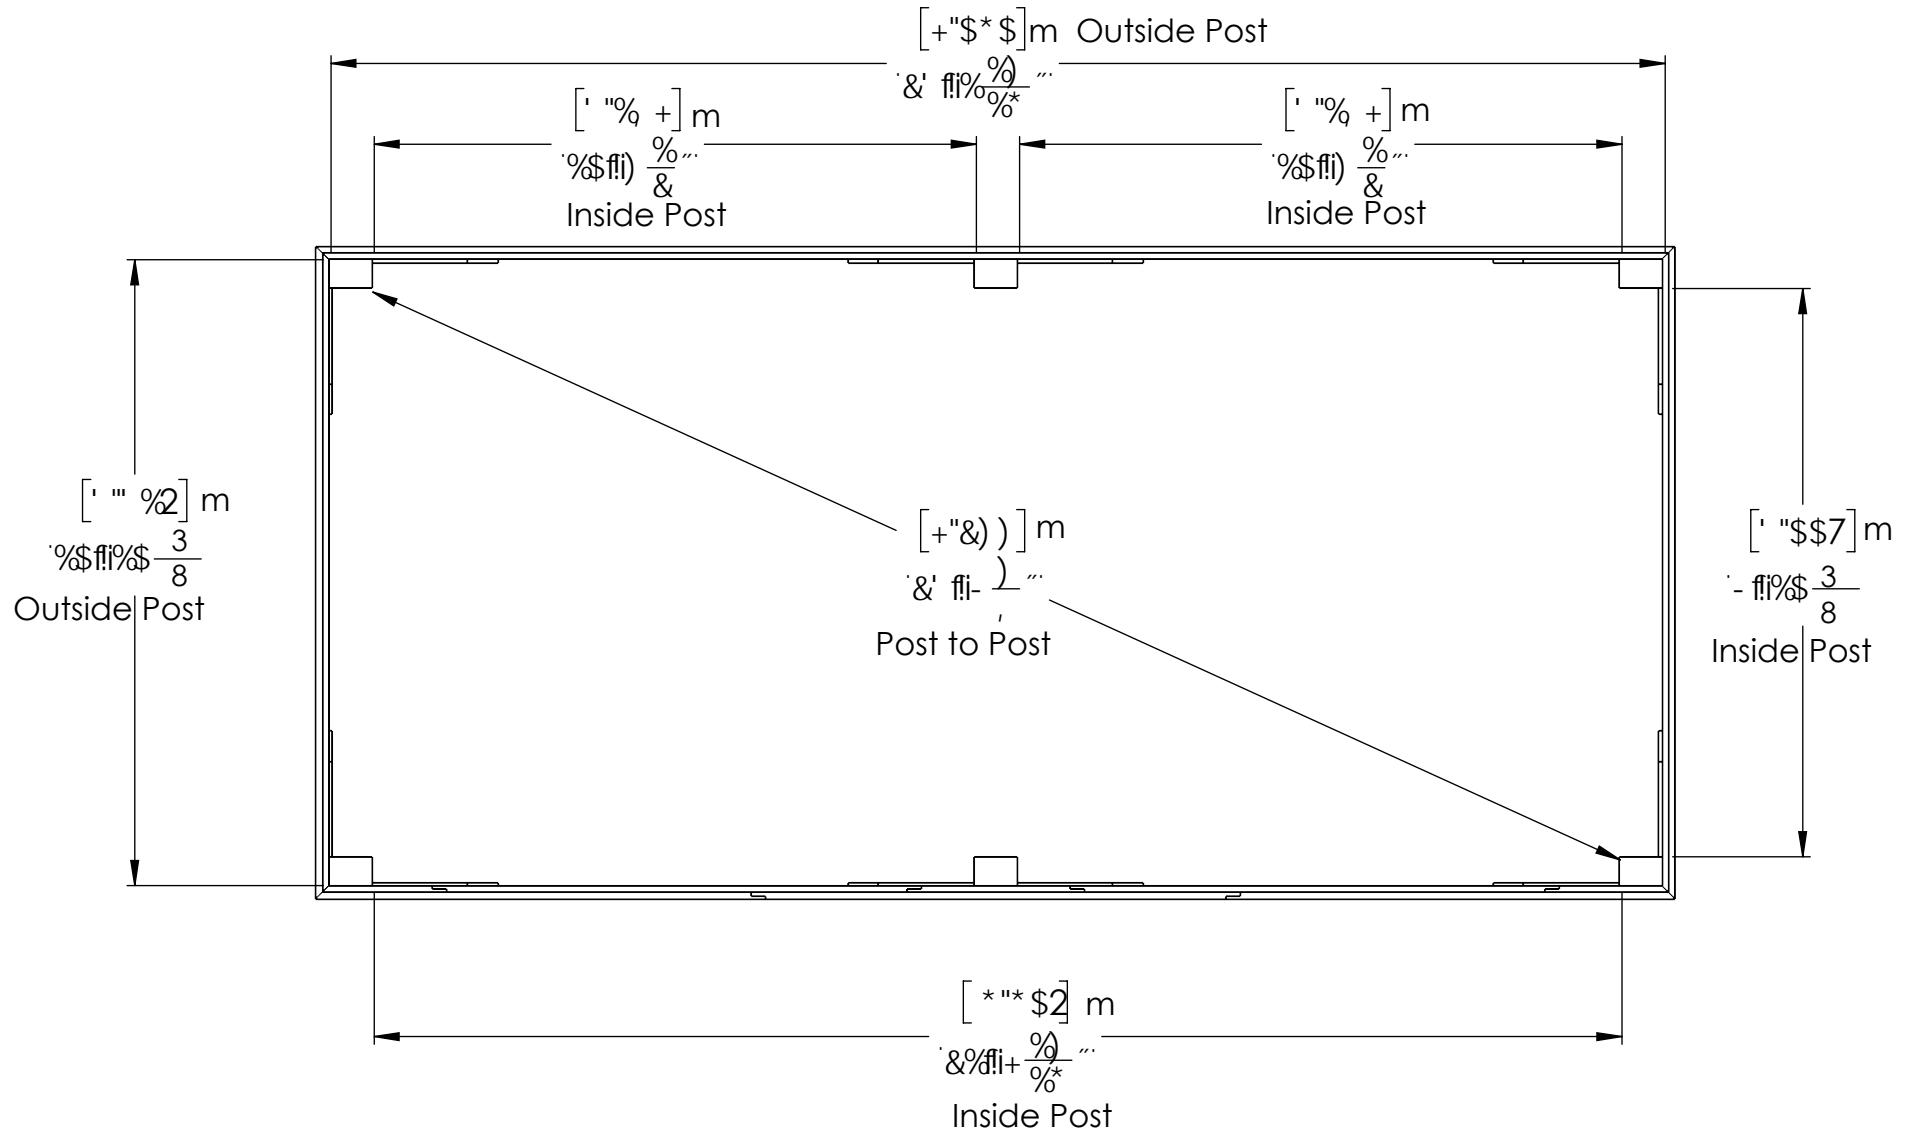

MA %&+, (! %&! ' &(; UnYVc