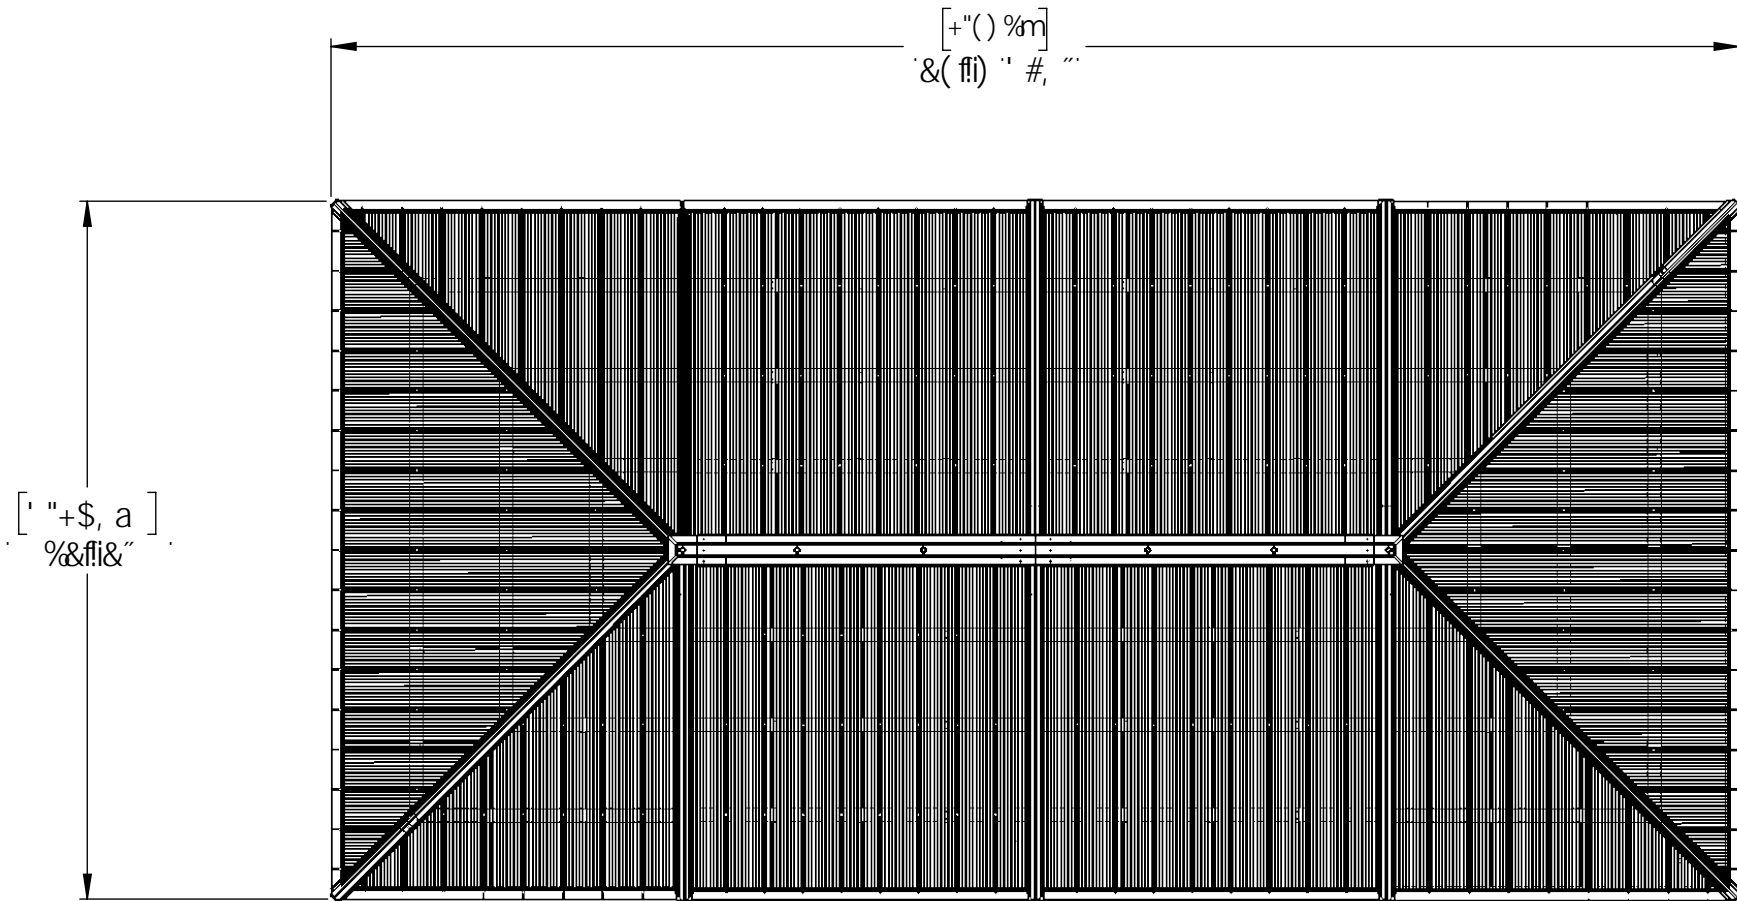

# YM12784- 12 x 24 Gazebo

# YM12784 - 12 x 24 Gazebo

**Ground to bottom of beam:**  
7'-2.5' (2.19m)

**Outside Post Dimensions:**  
23' .1.93" (7.06m) x 10'  
10.37" (3.31m)

**Roof Dimensions**  
24 '5.37" (7.45m) x 12 '  
2" (3.70m)