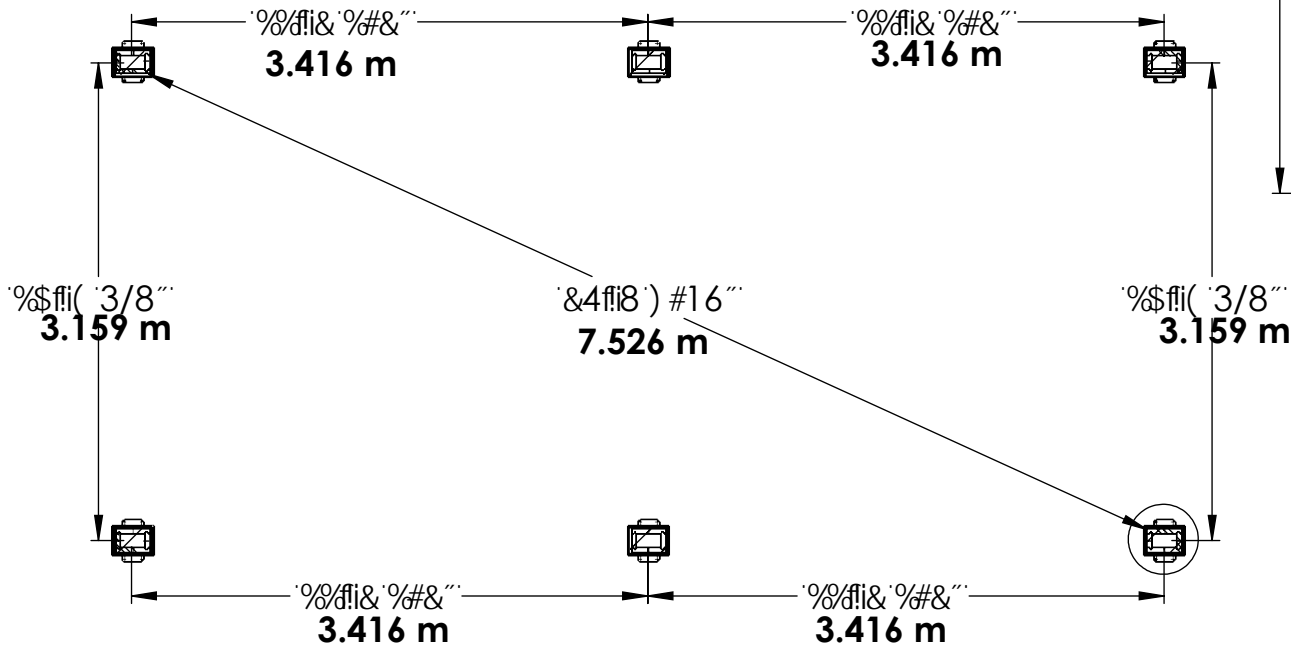

# YM12784- 12 x 24 Gazebo

# YM12784 - 12 x 24 Gazebo

**Ground to bottom of beam:**  
7'-2.5' (2.19m)

**Outside Post Dimensions:**  
23' .1.93" (7.06m) x 10'  
10.37" (3.31m)

**Roof Dimensions**  
24 '5.37" (7.45m) x 12 '  
2" (3.70m)

**Peak Height**  
10' 2" (3.10m)

MA %&+, ( ! %&I &( ; UnYVc