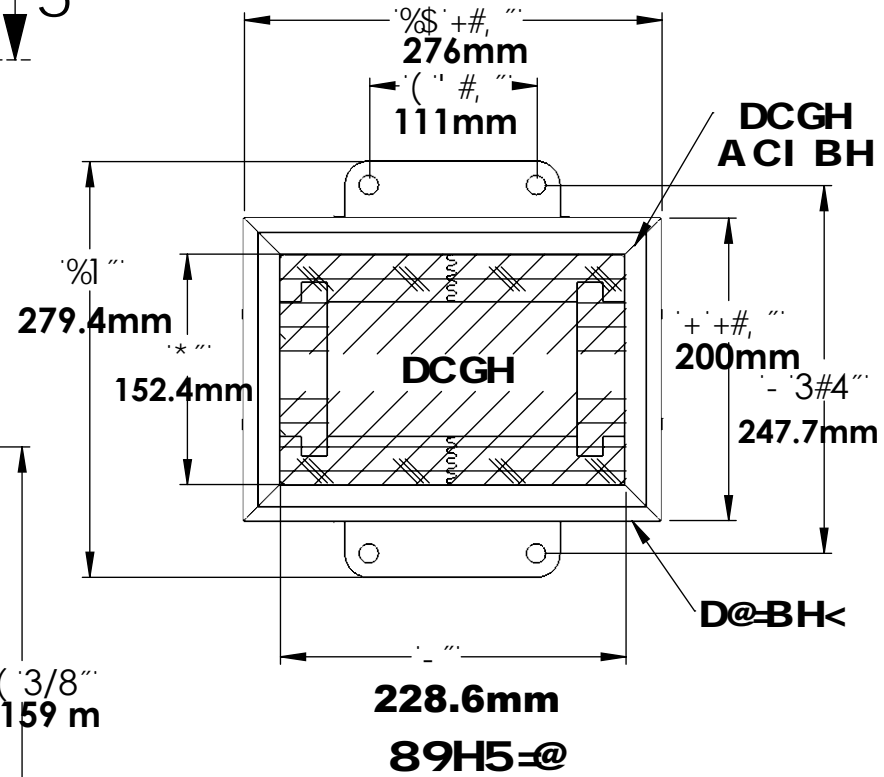

# YM12784- 12 x 24 Gazebo

# YM12784 - 12 x 24 Gazebo

**Ground to bottom of beam:**  
7'-2.5' (2.19m)

**Outside Post Dimensions:**  
23' .1.93" (7.06m) x 10'  
10.37" (3.31m)

**Roof Dimensions**  
24 '5.37" (7.45m) x 12 '  
2" (3.70m)

**Peak Height**  
10' 2" (3.10m)

MA %&+, ( ! %&I &( ; UnYVc