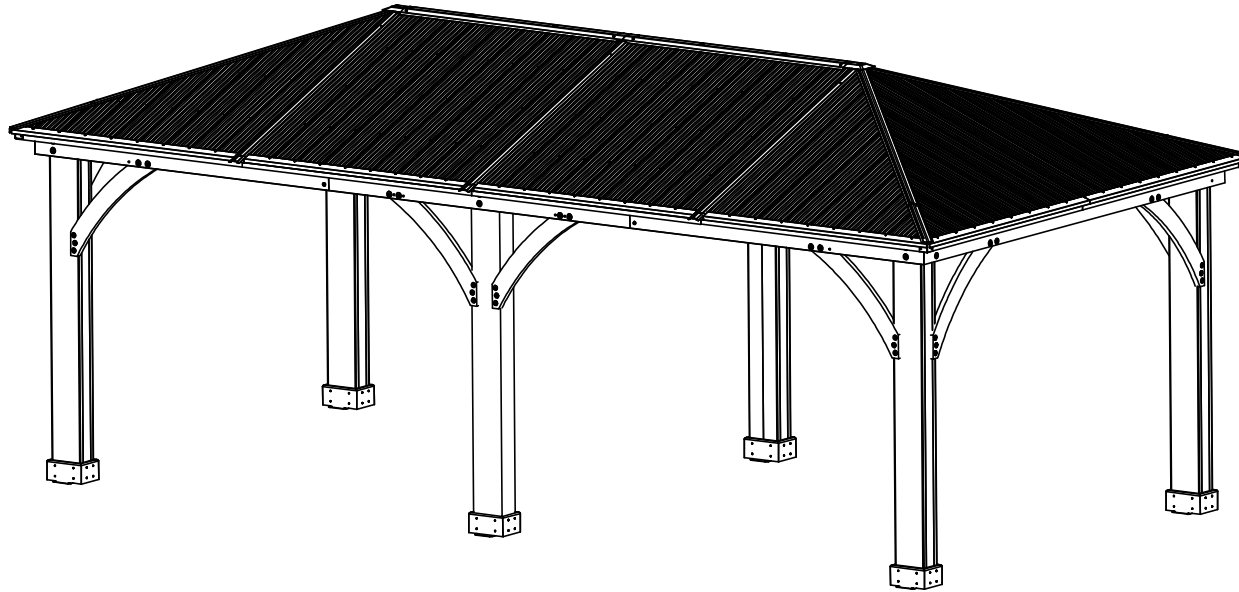

# YM12784- 12 x 24 Gazebo

# YM12784 - 12 x 24 Gazebo

**Ground to bottom of beam:**  
7'-2.5' (2.19m)

**Outside Post Dimensions:**  
23' .1.93" (7.06m) x 10'  
10.37" (3.31m)

**Roof Dimensions**  
24 '5.37" (7.45m) x 12 '  
2" (3.70m)