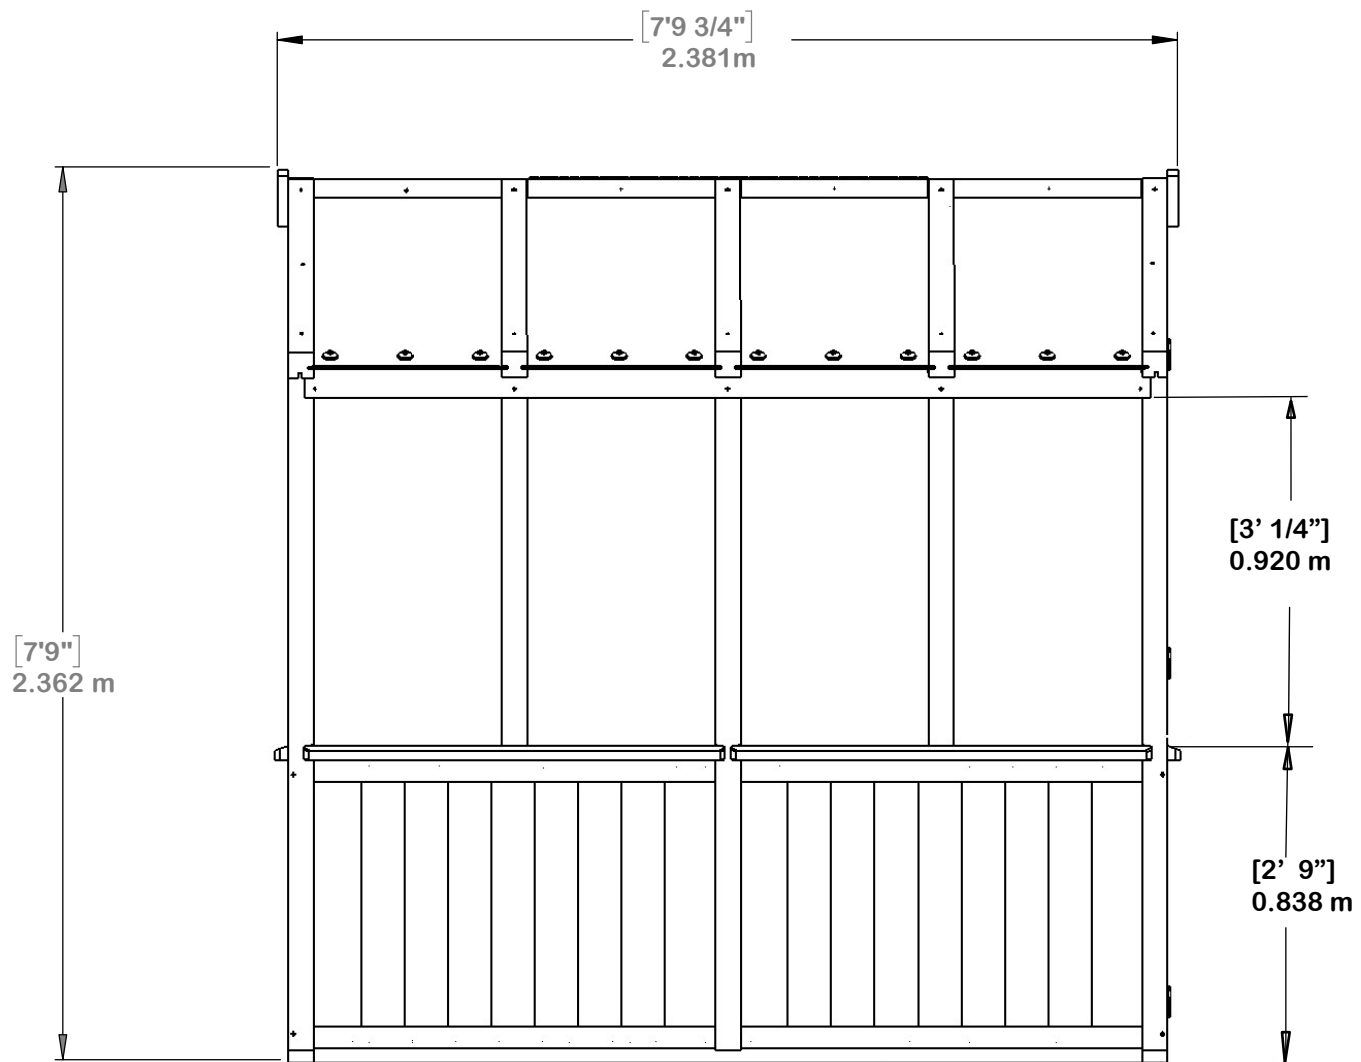

YM12842 - 6.6' x 7.8' Cedar Poly Greenhouse

YM12842 - 6.6' x 7.8' Cedar Poly Greenhouse

YM12842 - 6.6' x 7.8'
Cedar Poly Greenhouse

YM12842 - 6.6' x 7.8' Cedar Poly Greenhouse

YM12842 - 6.6' x 7.8' Cedar Poly Greenhouse

Peak Height:
7' 9" (2.36m)

Roof Dimensions:
7' 10.4" (2.39m) x 6' 8.7" (2.05m)

Outside Post Dimensions:
7' 7.5" (2.32m) x 6' 3" (1.91m)

Ground to Bottom of Rafter:
5' 11-3/8" (1.81m)

Ground to Roof (Inside):
7' 4.5" (2.24m)

Door H76.5" x W26.75" (1.94m x 0.67m)

**Lower Shelf 2-L69" x W16" x H32.5" L1.75mL
x W0.40m x H0.82m**

Upper Shelf (L Shape) W8" (0.20m)