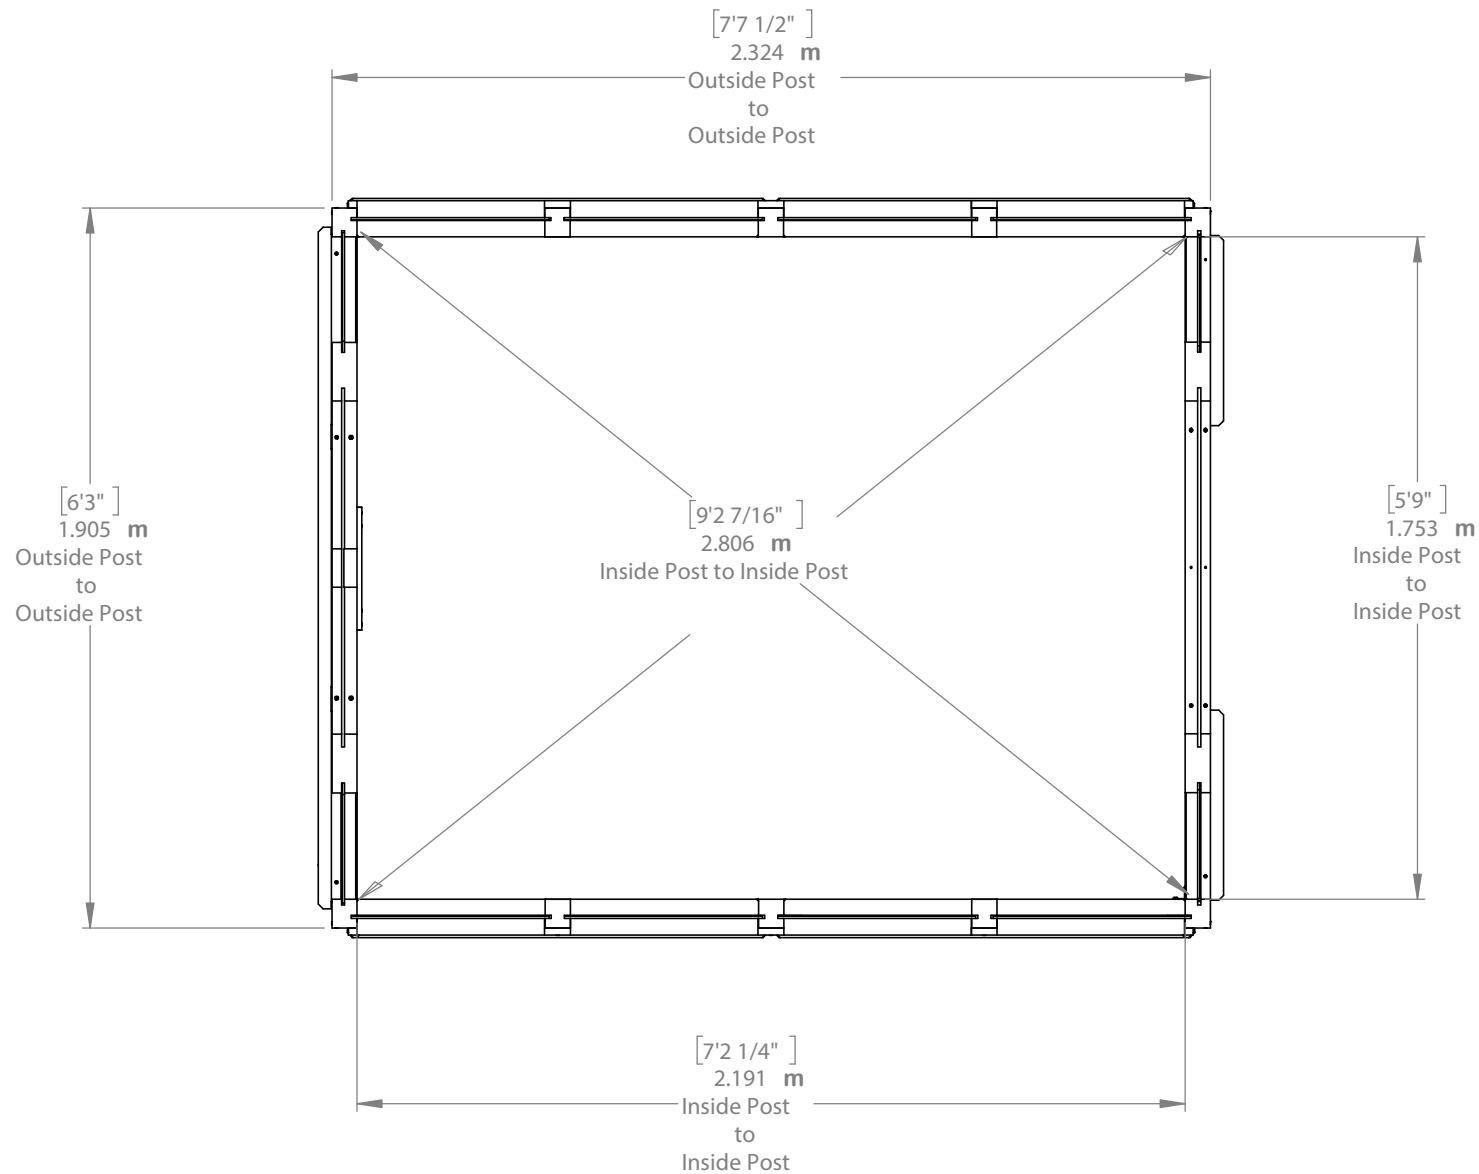

YM12842 - 6.6' x 7.8' Cedar Poly Greenhouse

YM12842 - 6.6' x 7.8' Cedar Poly Greenhouse

YM12842 - 6.6' x 7.8'
Cedar Poly Greenhouse

YM12842 - 6.6' x 7.8' Cedar Poly Greenhouse

YM12842 - 6.6' x 7.8' Cedar Poly Greenhouse

Peak Height:
7' 9" (2.36m)

Roof Dimensions:
7' 10.4" (2.39m) x 6' 8.7" (2.05m)

Outside Post Dimensions:
7' 7.5" (2.32m) x 6' 3" (1.91m)

Ground to Bottom of Rafter:
5' 11-3/8" (1.81m)

Ground to Roof (Inside):
7' 4.5" (2.24m)

Door H76.5" x W26.75" (1.94m x 0.67m)

**Lower Shelf 2-L69" x W16" x H32.5" L1.75mL
x W0.40m x H0.82m**

Upper Shelf (L Shape) W8" (0.20m)