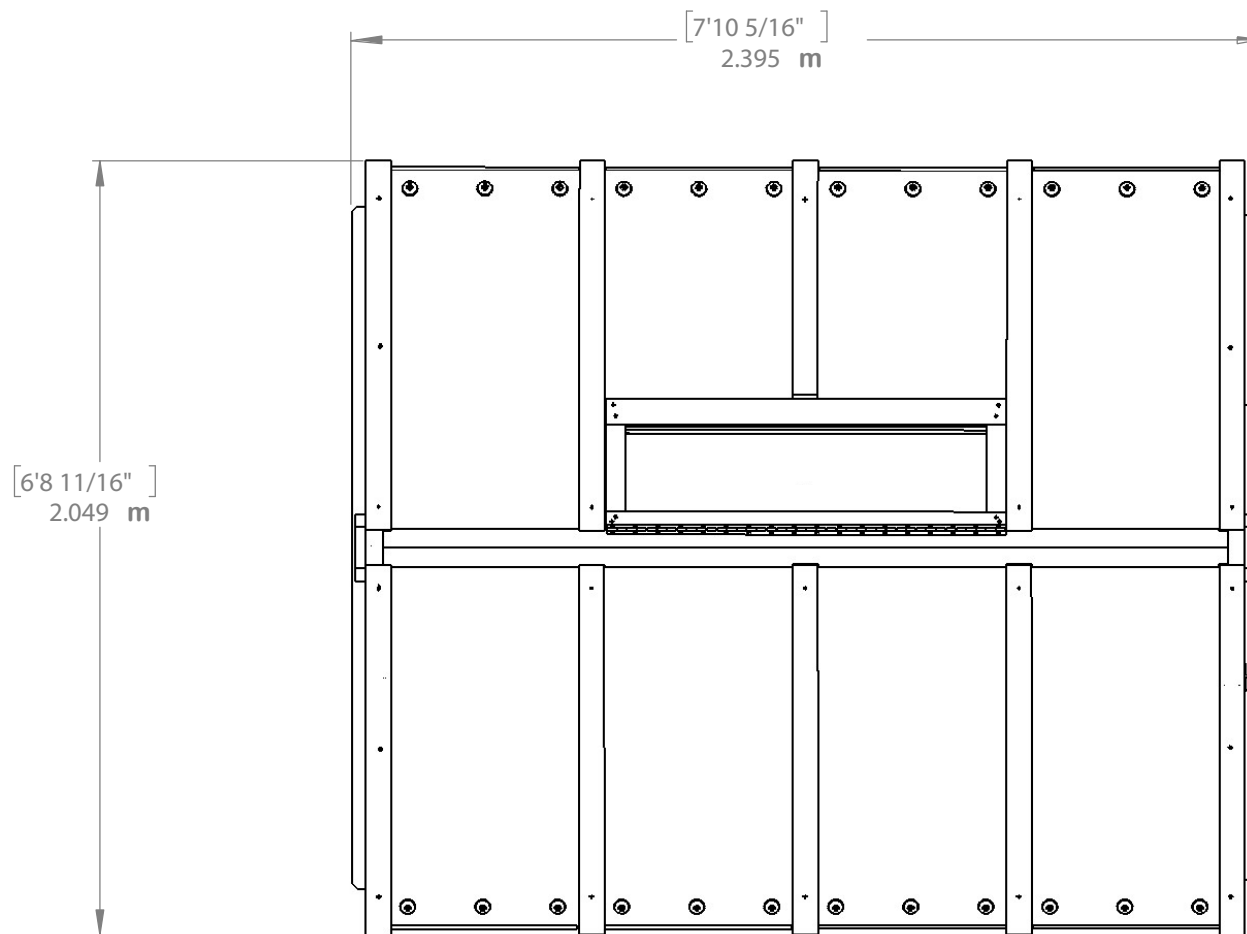

YM12842 - 6.6' x 7.8' Cedar Poly Greenhouse

YM12842 - 6.6' x 7.8' Cedar Poly Greenhouse

YM12842 - 6.6' x 7.8'
Cedar Poly Greenhouse

YM12842 - 6.6' x 7.8' Cedar Poly Greenhouse

YM12842 - 6.6' x 7.8' Cedar Poly Greenhouse

Peak Height:
7' 9" (2.36m)

Roof Dimensions:
7' 10.4" (2.39m) x 6' 8.7" (2.05m)

Outside Post Dimensions:
7' 7.5" (2.32m) x 6' 3" (1.91m)

Ground to Bottom of Rafter:
5' 11-3/8" (1.81m)

Ground to Roof (Inside):
7' 4.5" (2.24m)

Door H76.5" x W26.75" (1.94m x 0.67m)

**Lower Shelf 2-L69" x W16" x H32.5" L1.75mL
x W0.40m x H0.82m**

Upper Shelf (L Shape) W8" (0.20m)