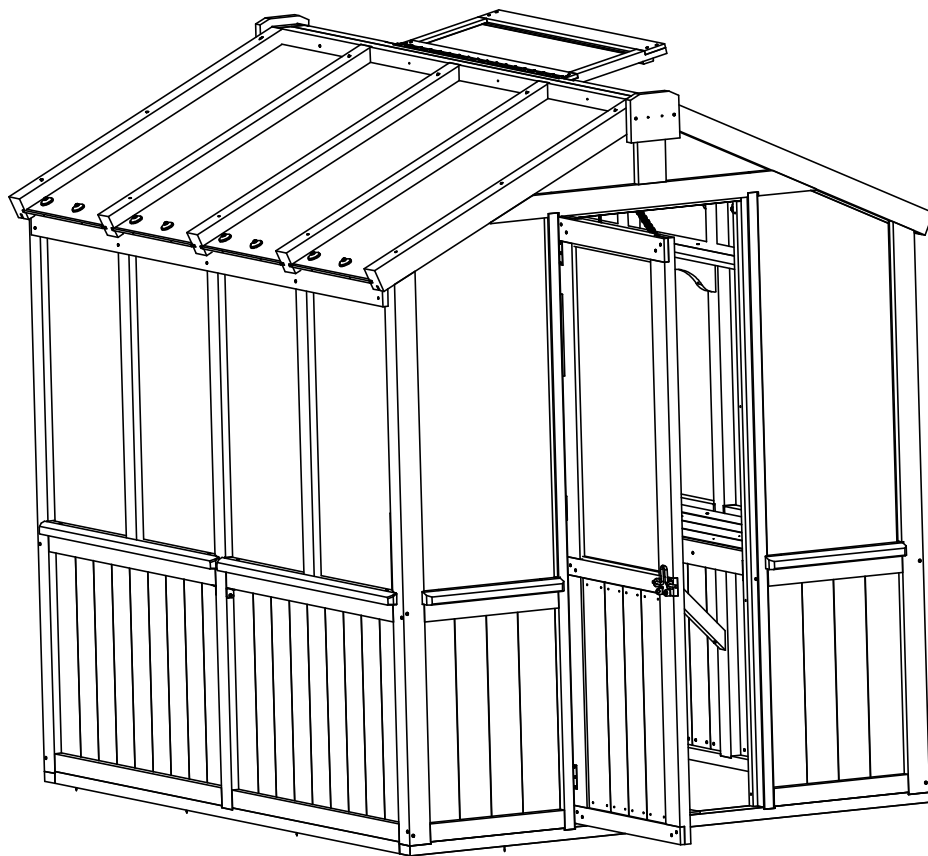

YM12842 - 6.6' x 7.8' Cedar Poly Greenhouse

YM12842 - 6.6' x 7.8' Cedar Poly Greenhouse

YM12842 - 6.6' x 7.8'
Cedar Poly Greenhouse

YM12842 - 6.6' x 7.8' Cedar Poly Greenhouse

YM12842 - 6.6' x 7.8' Cedar Poly Greenhouse

Peak Height:
7' 9" (2.36m)

Roof Dimensions:
7' 10.4" (2.39m) x 6' 8.7" (2.05m)

Outside Post Dimensions:
7' 7.5" (2.32m) x 6' 3" (1.91m)

Ground to Bottom of Rafter:
5' 11-3/8" (1.81m)

Ground to Roof (Inside):
7' 4.5" (2.24m)

Door H76.5" x W26.75" (1.94m x 0.67m)

**Lower Shelf 2-L69" x W16" x H32.5" L1.75mL
x W0.40m x H0.82m**

Upper Shelf (L Shape) W8" (0.20m)