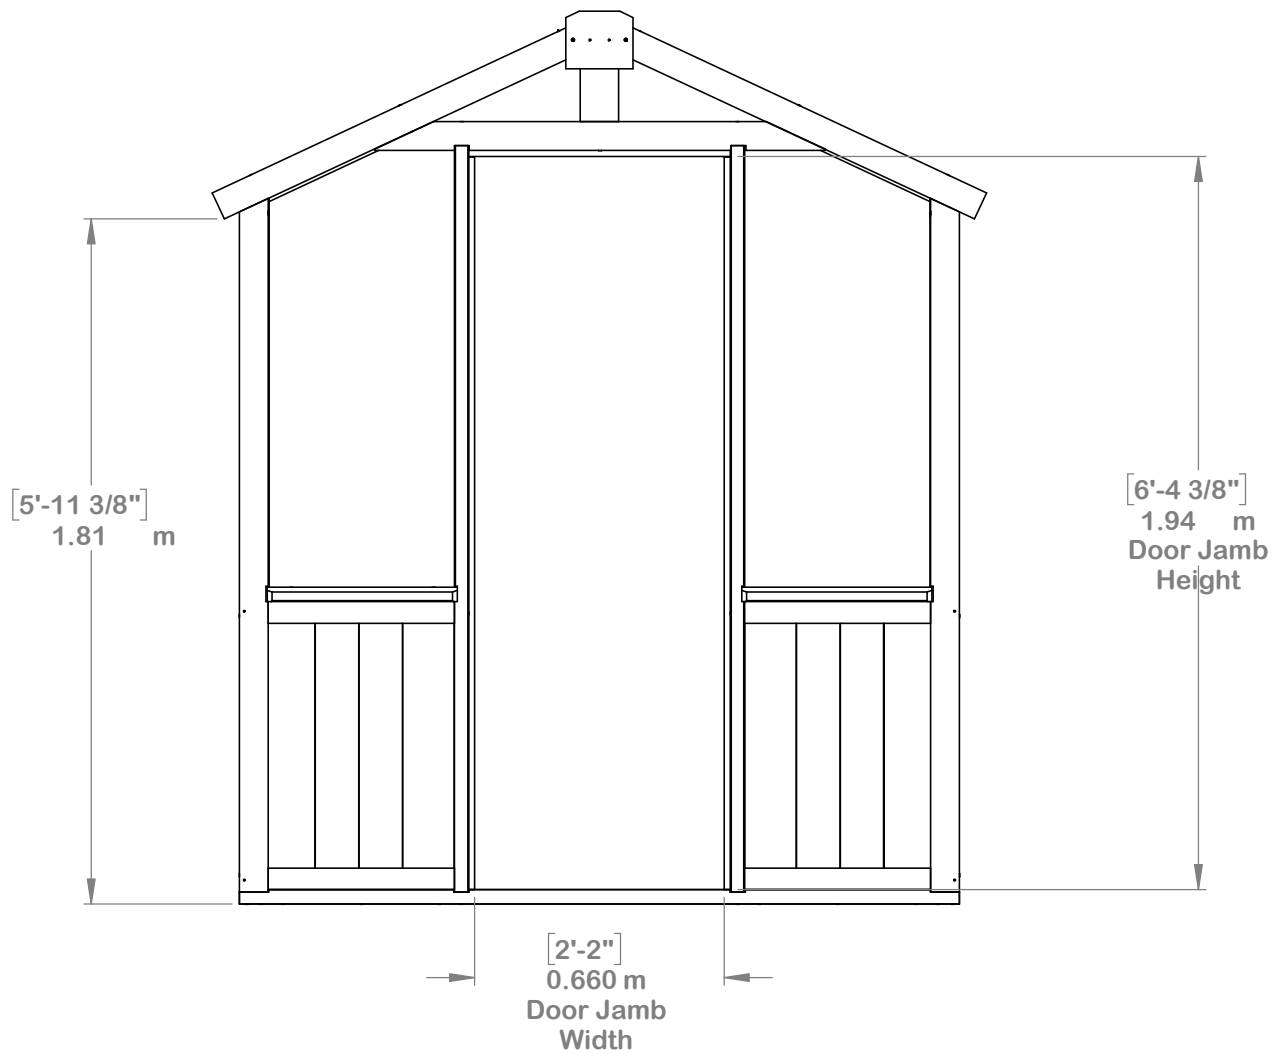

YM12842 - 6.6' x 7.8' Cedar Poly Greenhouse

YM12842 - 6.6' x 7.8' Cedar Poly Greenhouse

YM12842 - 6.6' x 7.8'
Cedar Poly Greenhouse

YM12842 - 6.6' x 7.8' Cedar Poly Greenhouse

YM12842 - 6.6' x 7.8' Cedar Poly Greenhouse

Peak Height:
7' 9" (2.36m)

Roof Dimensions:
7' 10.4" (2.39m) x 6' 8.7" (2.05m)

Outside Post Dimensions:
7' 7.5" (2.32m) x 6' 3" (1.91m)

Ground to Bottom of Rafter:
5' 11-3/8" (1.81m)

Ground to Roof (Inside):
7' 4.5" (2.24m)

Door H76.5" x W26.75" (1.94m x 0.67m)

**Lower Shelf 2-L69" x W16" x H32.5" L1.75mL
x W0.40m x H0.82m**

Upper Shelf (L Shape) W8" (0.20m)