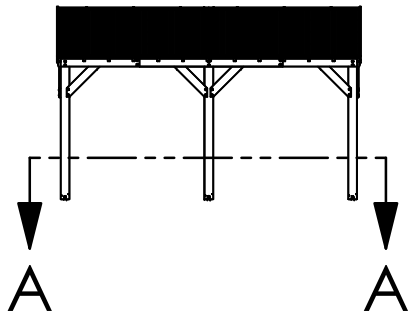

YM12869 - 14 x 17 Multi-Purpose Shade Structure

YM12869 - 14 x 17 Multi-Purpose Shade Structure

YM12869 - 14 x 17 Multi-Purpose Shade Structure

YM12869 - 14 x 17 Multi-Purpose Shade Structure

Overall Height:

10' 8.75" (3.27m)

Overall Dimensions:

14' 3.75" (4.36m)

16' 10.75" (5.15m)

Outside Post Dimensions:

13' (3.96m)

16' 5.75" (5.02m)

Ground to Bottom of Truss Dimension:

8' 3.81" (2.53m)

YM12869 - 14 x 17 Multi-Purpose Shade Structure