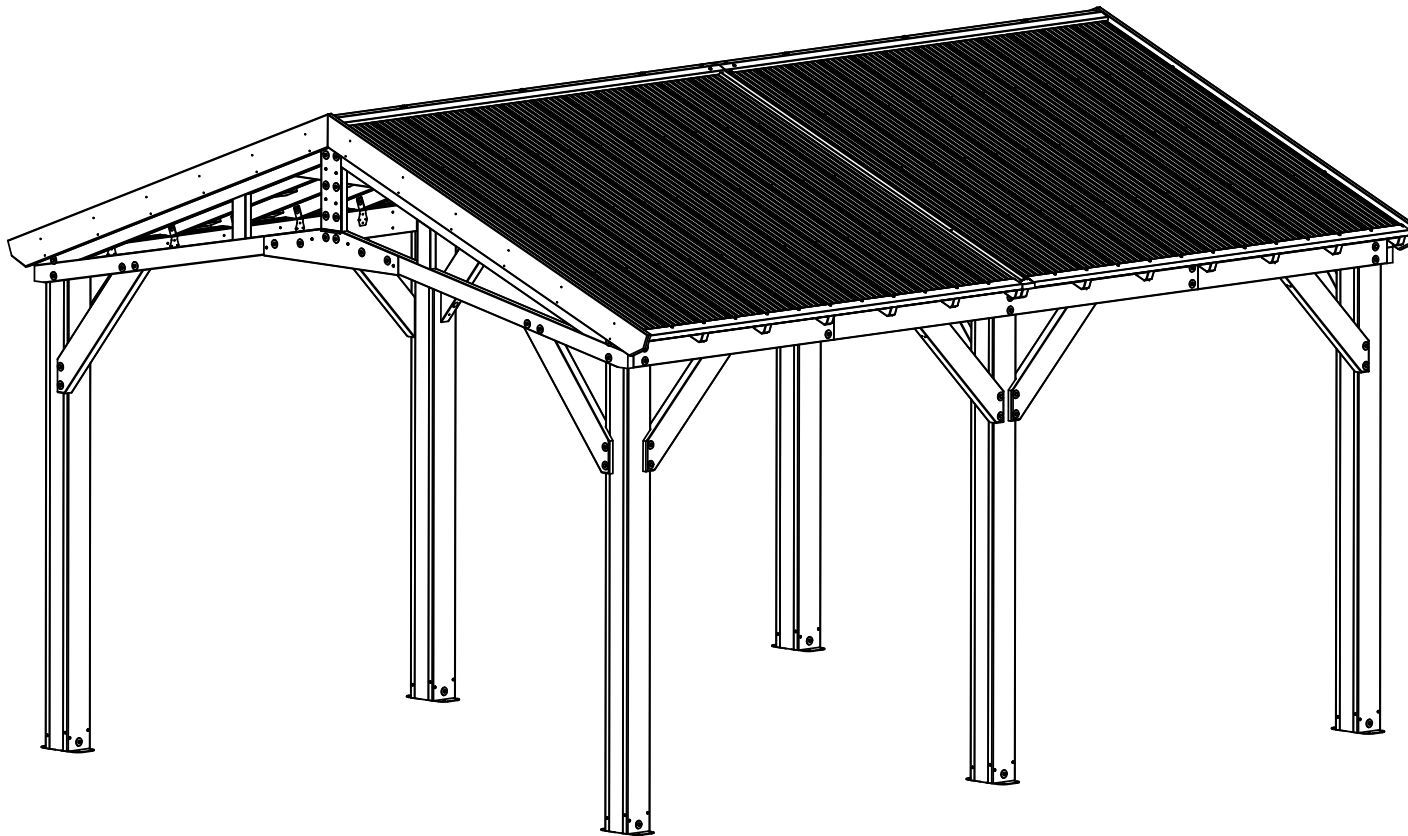

YM12869 - 14 x 17 Multi-Purpose Shade Structure

YM12869 - 14 x 17 Multi-Purpose Shade Structure

YM12869 - 14 x 17 Multi-Purpose Shade Structure

YM12869 - 14 x 17 Multi-Purpose Shade Structure

Overall Height:

10' 8.75" (3.27m)

Overall Dimensions:

14' 3.75" (4.36m)

16' 10.75" (5.15m)

Outside Post Dimensions:

13' (3.96m)

16' 5.75" (5.02m)

Ground to Bottom of Truss Dimension:

8' 3.81" (2.53m)

YM12869 - 14 x 17 Multi-Purpose Shade Structure