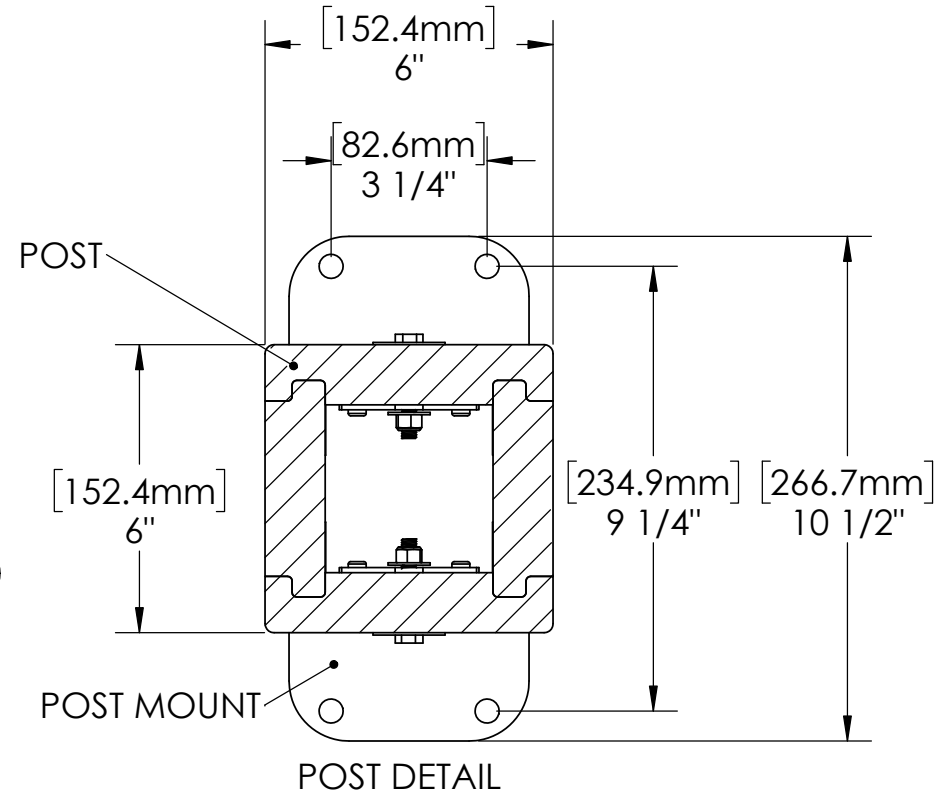

YM12869 - 14 x 17 Multi-Purpose Shade Structure

YM12869 - 14 x 17 Multi-Purpose Shade Structure

YM12869 - 14 x 17 Multi-Purpose Shade Structure

YM12869 - 14 x 17 Multi-Purpose Shade Structure

Overall Height:

10' 8.75" (3.27m)

Overall Dimensions:

14' 3.75" (4.36m)

16' 10.75" (5.15m)

Outside Post Dimensions:

13' (3.96m)

16' 5.75" (5.02m)

Ground to Bottom of Truss Dimension:

8' 3.81" (2.53m)

YM12869 - 14 x 17 Multi-Purpose Shade Structure