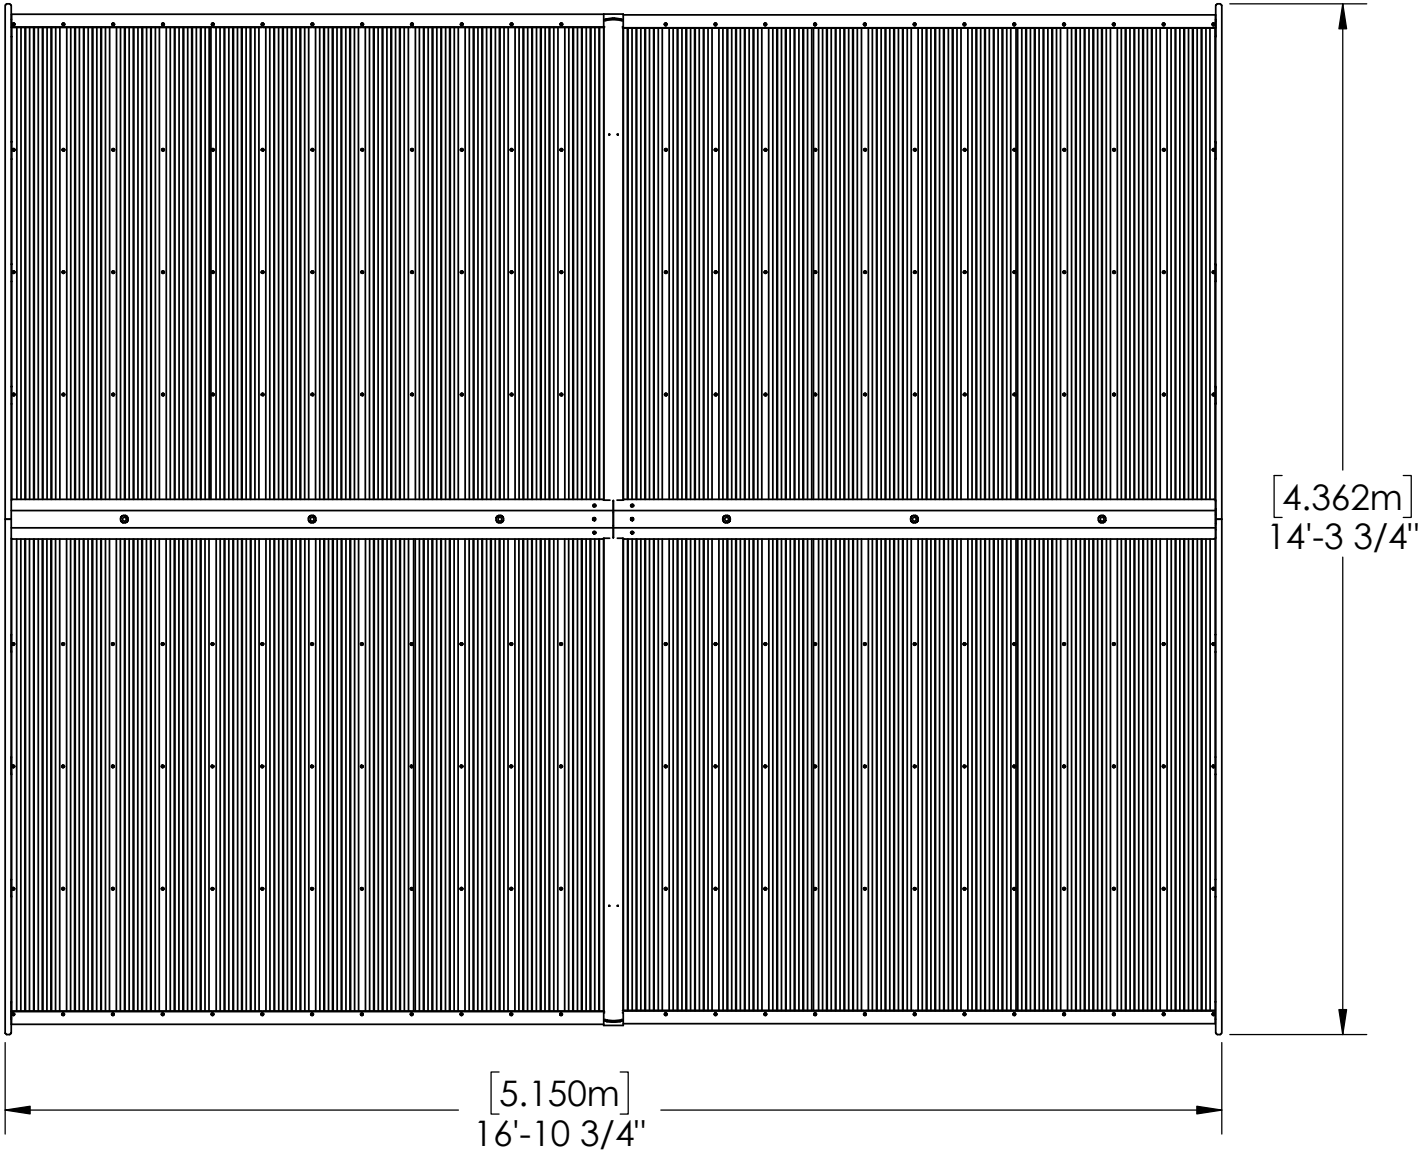

YM12869 - 14 x 17 Multi-Purpose Shade Structure

YM12869 - 14 x 17 Multi-Purpose Shade Structure

YM12869 - 14 x 17 Multi-Purpose Shade Structure

YM12869 - 14 x 17 Multi-Purpose Shade Structure

Overall Height:

10' 8.75" (3.27m)

Overall Dimensions:

14' 3.75" (4.36m)

16' 10.75" (5.15m)

Outside Post Dimensions:

13' (3.96m)

16' 5.75" (5.02m)

Ground to Bottom of Truss Dimension:

8' 3.81" (2.53m)

YM12869 - 14 x 17 Multi-Purpose Shade Structure