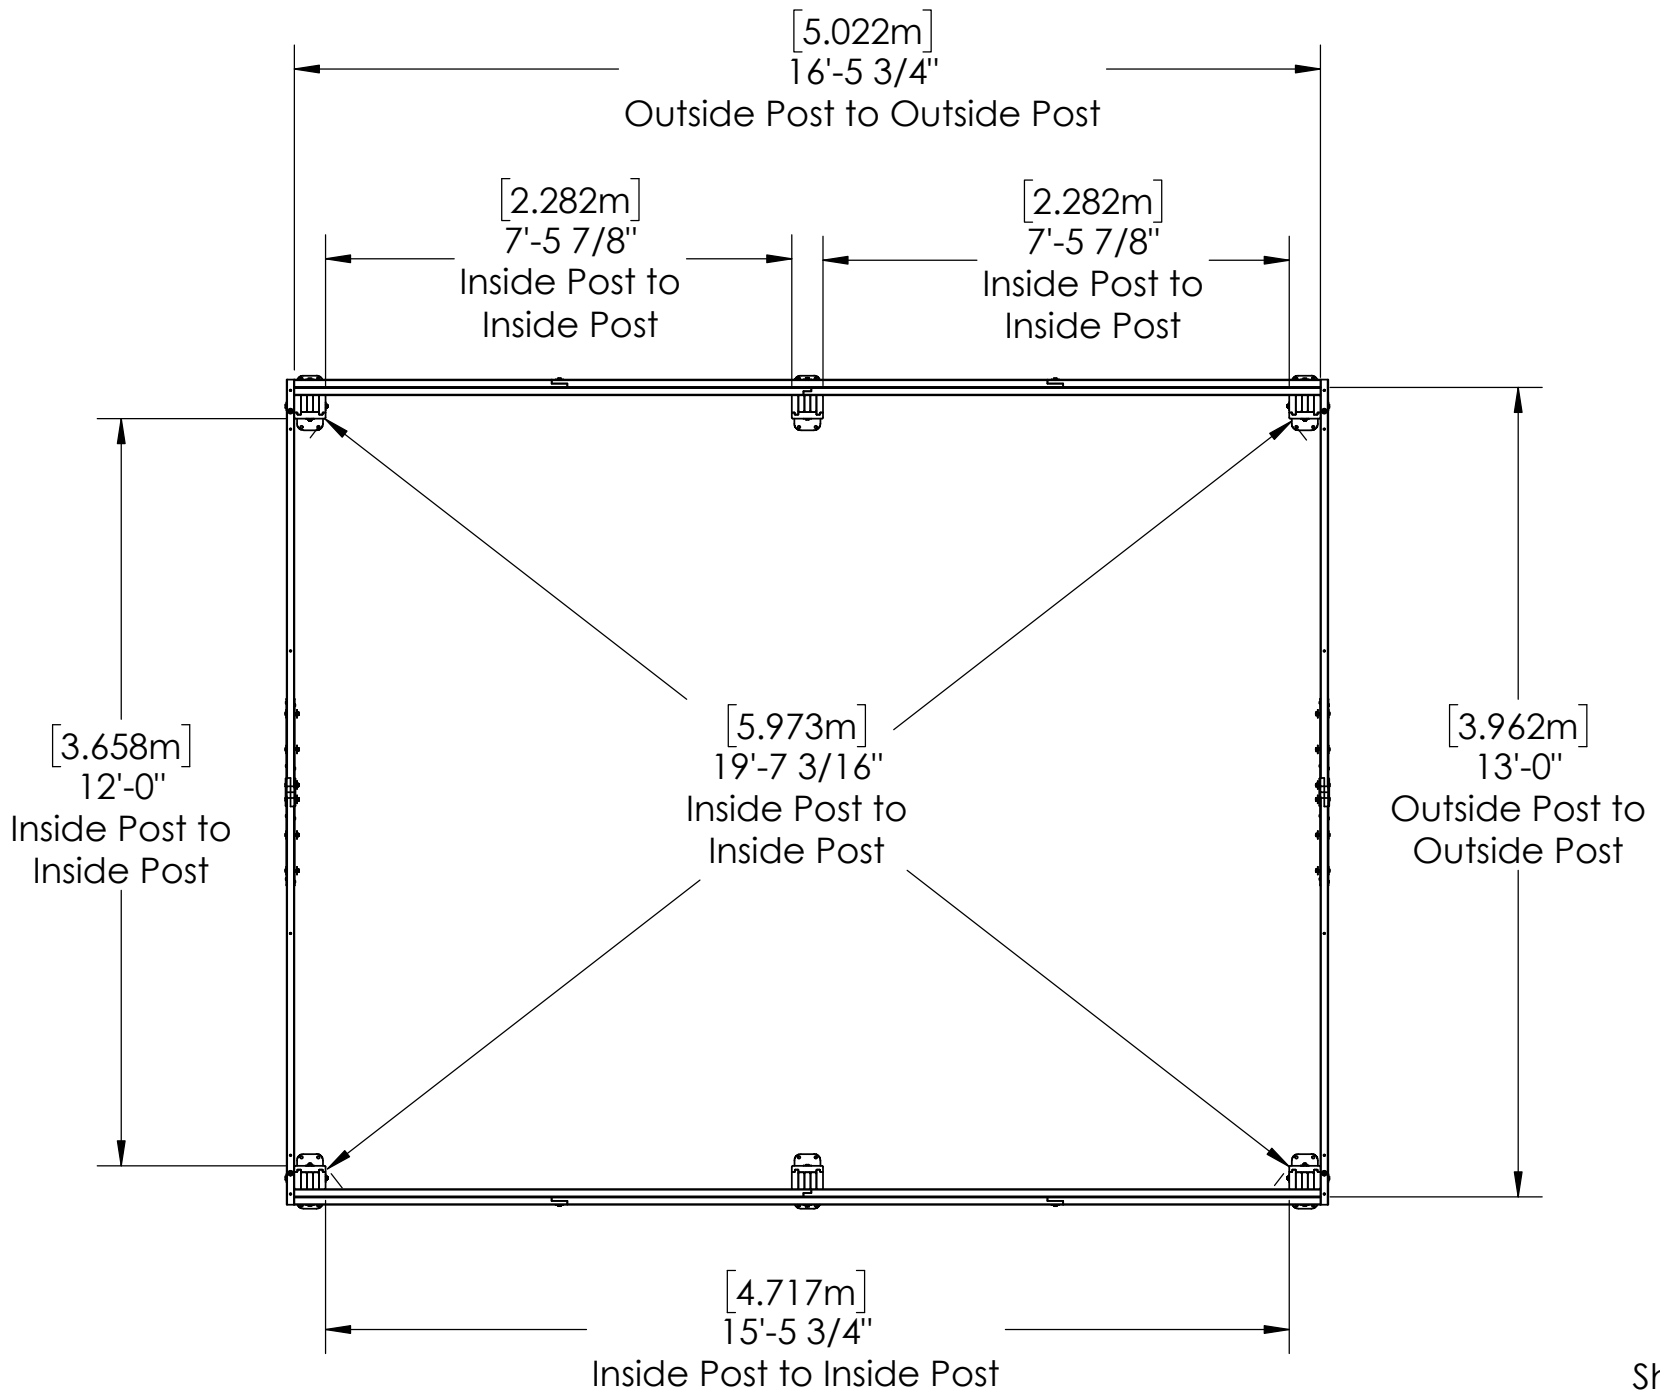

YM12869 - 14 x 17 Multi-Purpose Shade Structure

YM12869 - 14 x 17 Multi-Purpose Shade Structure

YM12869 - 14 x 17 Multi-Purpose Shade Structure

YM12869 - 14 x 17 Multi-Purpose Shade Structure

Overall Height:

10' 8.75" (3.27m)

Overall Dimensions:

14' 3.75" (4.36m)

16' 10.75" (5.15m)

Outside Post Dimensions:

13' (3.96m)

16' 5.75" (5.02m)

Ground to Bottom of Truss Dimension:

8' 3.81" (2.53m)

YM12869 - 14 x 17 Multi-Purpose Shade Structure