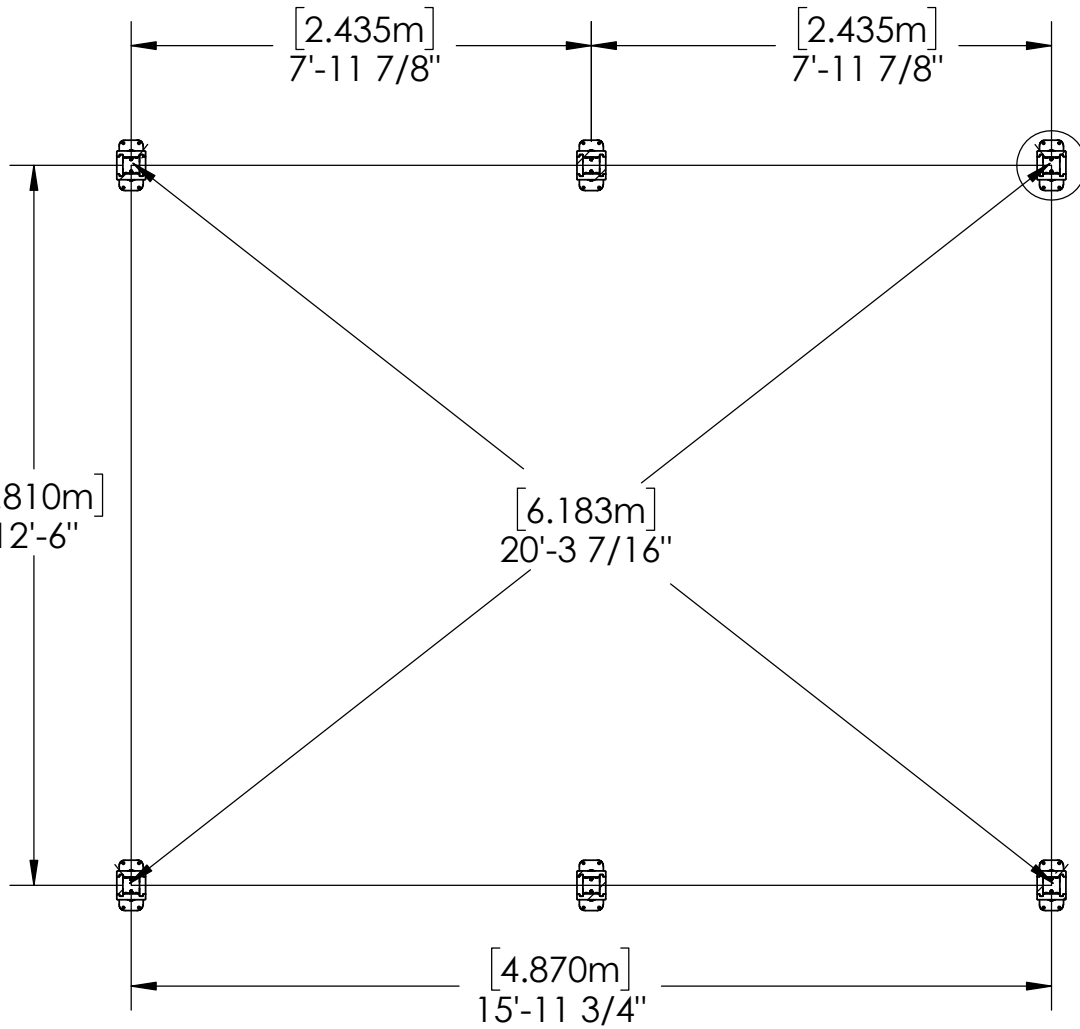

YM12869 - 14 x 17 Multi-Purpose Shade Structure

YM12869 - 14 x 17 Multi-Purpose Shade Structure

YM12869 - 14 x 17 Multi-Purpose Shade Structure

YM12869 - 14 x 17 Multi-Purpose Shade Structure

Overall Height:

10' 8.75" (3.27m)

Overall Dimensions:

14' 3.75" (4.36m)

16' 10.75" (5.15m)

Outside Post Dimensions:

13' (3.96m)

16' 5.75" (5.02m)

Ground to Bottom of Truss Dimension:

8' 3.81" (2.53m)

YM12869 - 14 x 17 Multi-Purpose Shade Structure