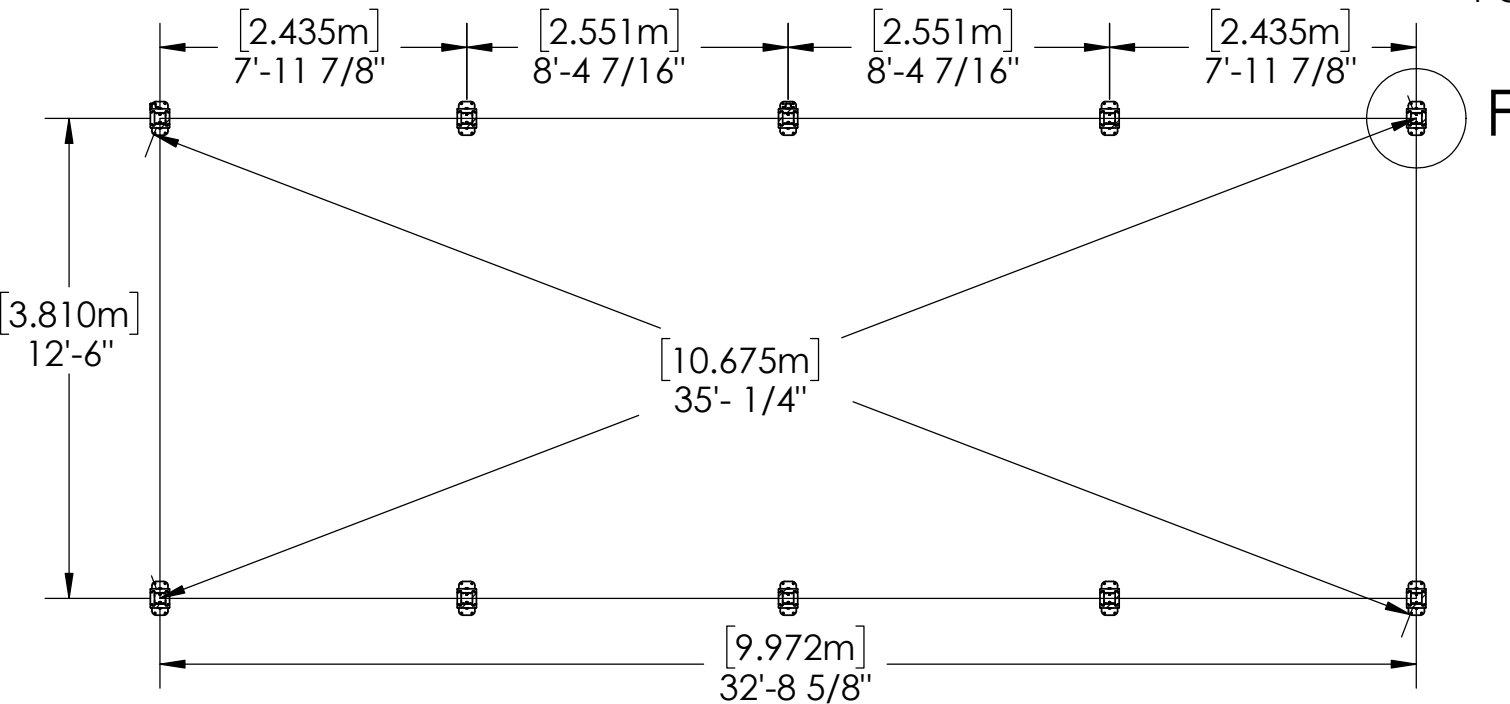

YM12871 - 14 x 34 Multi Purpose Shade Structure

YM12871 - 14 x 34 Multi Purpose Shade Structure

YM12871 - 14 x 34 Multi Purpose Shade Structure

YM12871 - 14 x 34 Multi Purpose Shade Structure

Overall Height:

10' 8.75" (3.27m)

Overall Dimensions:

14' 3.75" (4.36m)

33' 7.62" (10.25m)

Outside Post Dimensions:

13' (3.96m)

33' 2.62" (10.12m)

Ground to Bottom of Truss Dimension:

8' 3.81" (2.53m)

YM12871 - 14 x 34 Multi Purpose Shade Structure