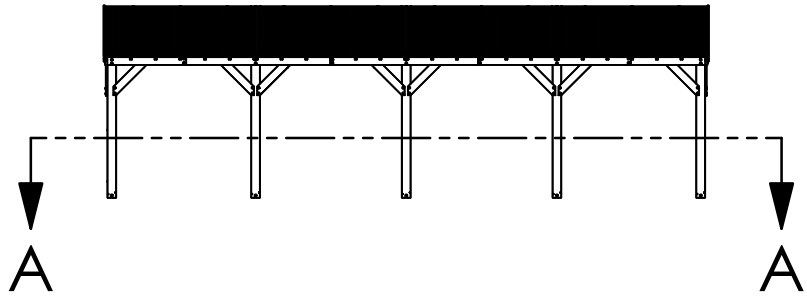

YM12871 - 14 x 34 Multi Purpose Shade Structure

YM12871 - 14 x 34 Multi Purpose Shade Structure

YM12871 - 14 x 34 Multi Purpose Shade Structure

YM12871 - 14 x 34 Multi Purpose Shade Structure

Overall Height:

10' 8.75" (3.27m)

Overall Dimensions:

14' 3.75" (4.36m)

33' 7.62" (10.25m)

Outside Post Dimensions:

13' (3.96m)

33' 2.62" (10.12m)

Ground to Bottom of Truss Dimension:

8' 3.81" (2.53m)

YM12871 - 14 x 34 Multi Purpose Shade Structure