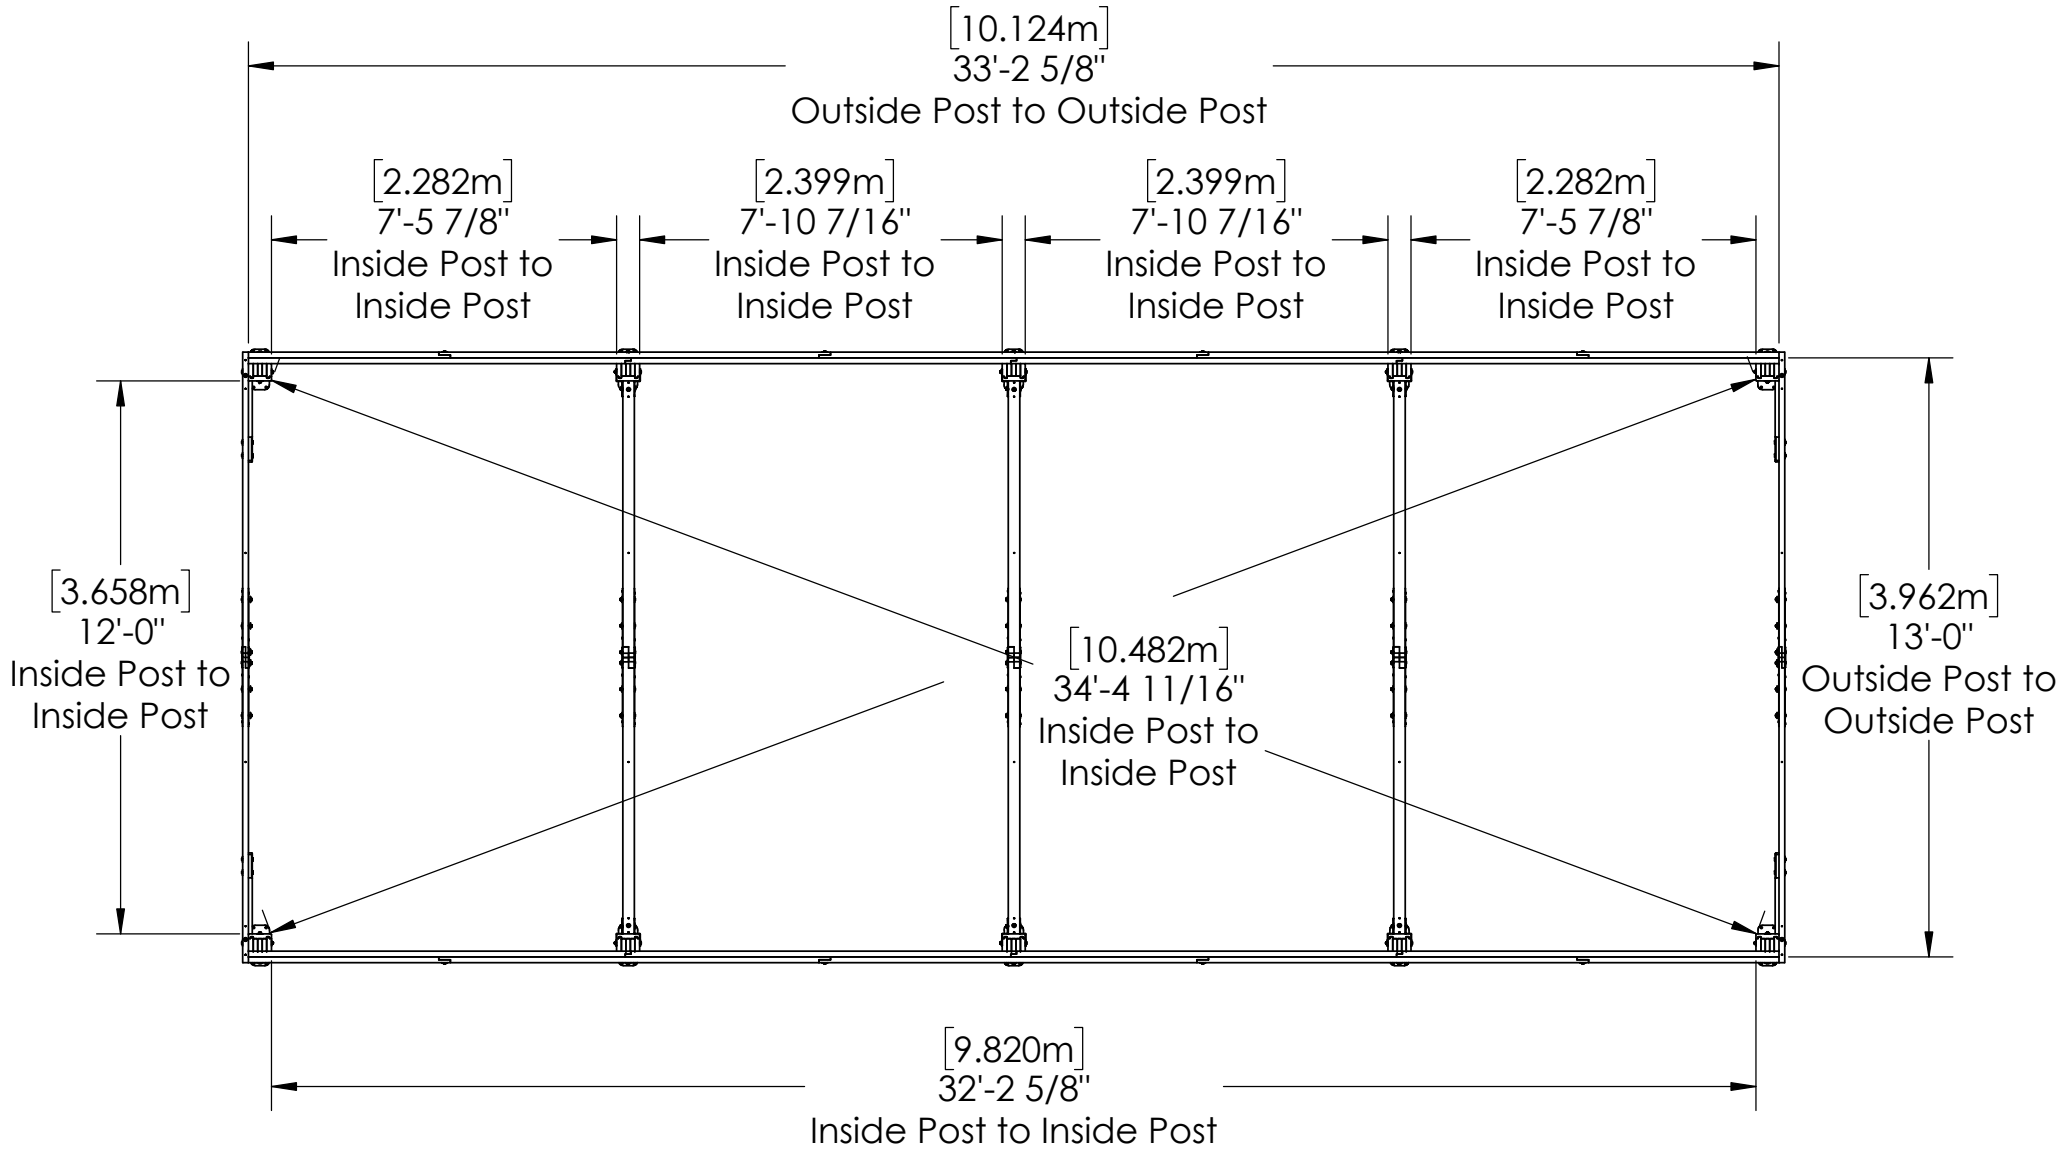

YM12871 - 14 x 34 Multi Purpose Shade Structure

YM12871 - 14 x 34 Multi Purpose Shade Structure

YM12871 - 14 x 34 Multi Purpose Shade Structure

YM12871 - 14 x 34 Multi Purpose Shade Structure

Overall Height:

10' 8.75" (3.27m)

Overall Dimensions:

14' 3.75" (4.36m)

33' 7.62" (10.25m)

Outside Post Dimensions:

13' (3.96m)

33' 2.62" (10.12m)

Ground to Bottom of Truss Dimension:

8' 3.81" (2.53m)

YM12871 - 14 x 34 Multi Purpose Shade Structure