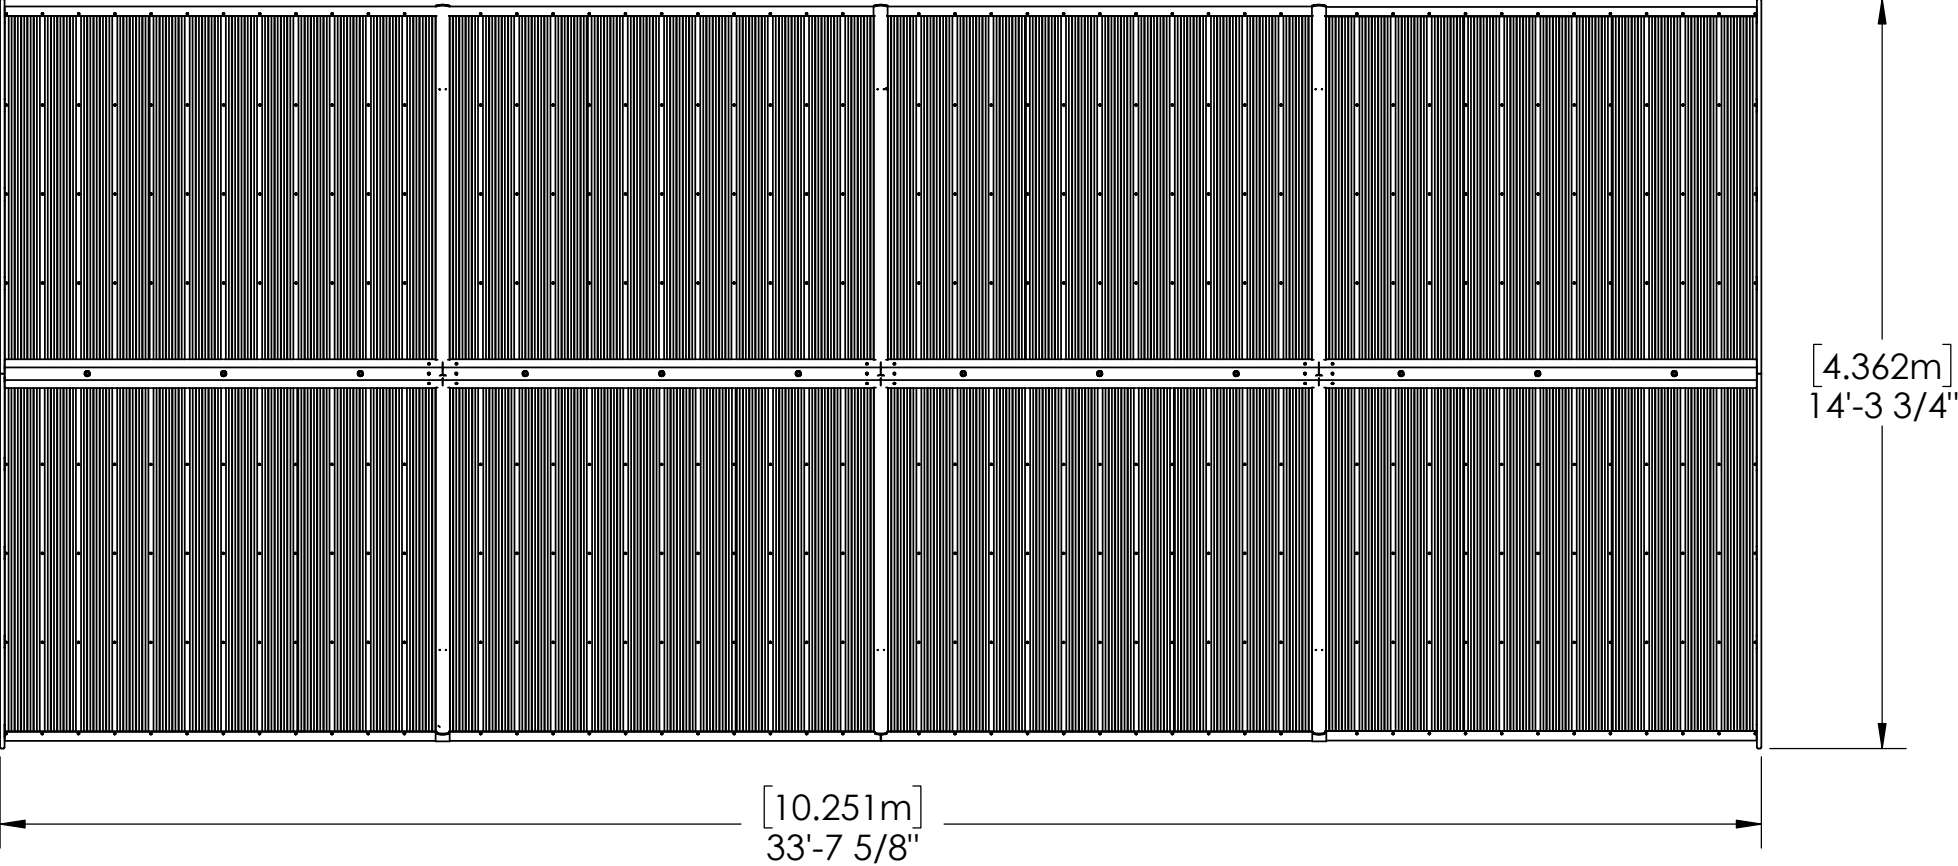

YM12871 - 14 x 34 Multi Purpose Shade Structure

YM12871 - 14 x 34 Multi Purpose Shade Structure

YM12871 - 14 x 34 Multi Purpose Shade Structure

YM12871 - 14 x 34 Multi Purpose Shade Structure

Overall Height:

10' 8.75" (3.27m)

Overall Dimensions:

14' 3.75" (4.36m)

33' 7.62" (10.25m)

Outside Post Dimensions:

13' (3.96m)

33' 2.62" (10.12m)

Ground to Bottom of Truss Dimension:

8' 3.81" (2.53m)

YM12871 - 14 x 34 Multi Purpose Shade Structure