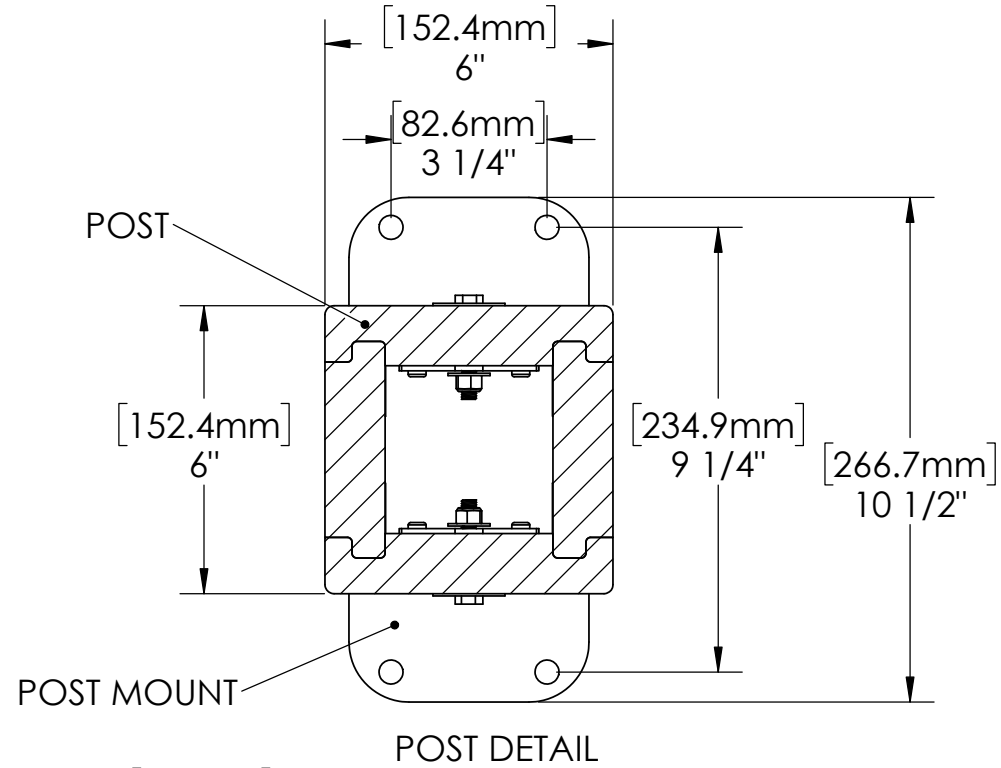

YM12871 - 14 x 34 Multi Purpose Shade Structure

YM12871 - 14 x 34 Multi Purpose Shade Structure

YM12871 - 14 x 34 Multi Purpose Shade Structure

YM12871 - 14 x 34 Multi Purpose Shade Structure

Overall Height:

10' 8.75" (3.27m)

Overall Dimensions:

14' 3.75" (4.36m)

33' 7.62" (10.25m)

Outside Post Dimensions:

13' (3.96m)

33' 2.62" (10.12m)

Ground to Bottom of Truss Dimension:

8' 3.81" (2.53m)

YM12871 - 14 x 34 Multi Purpose Shade Structure