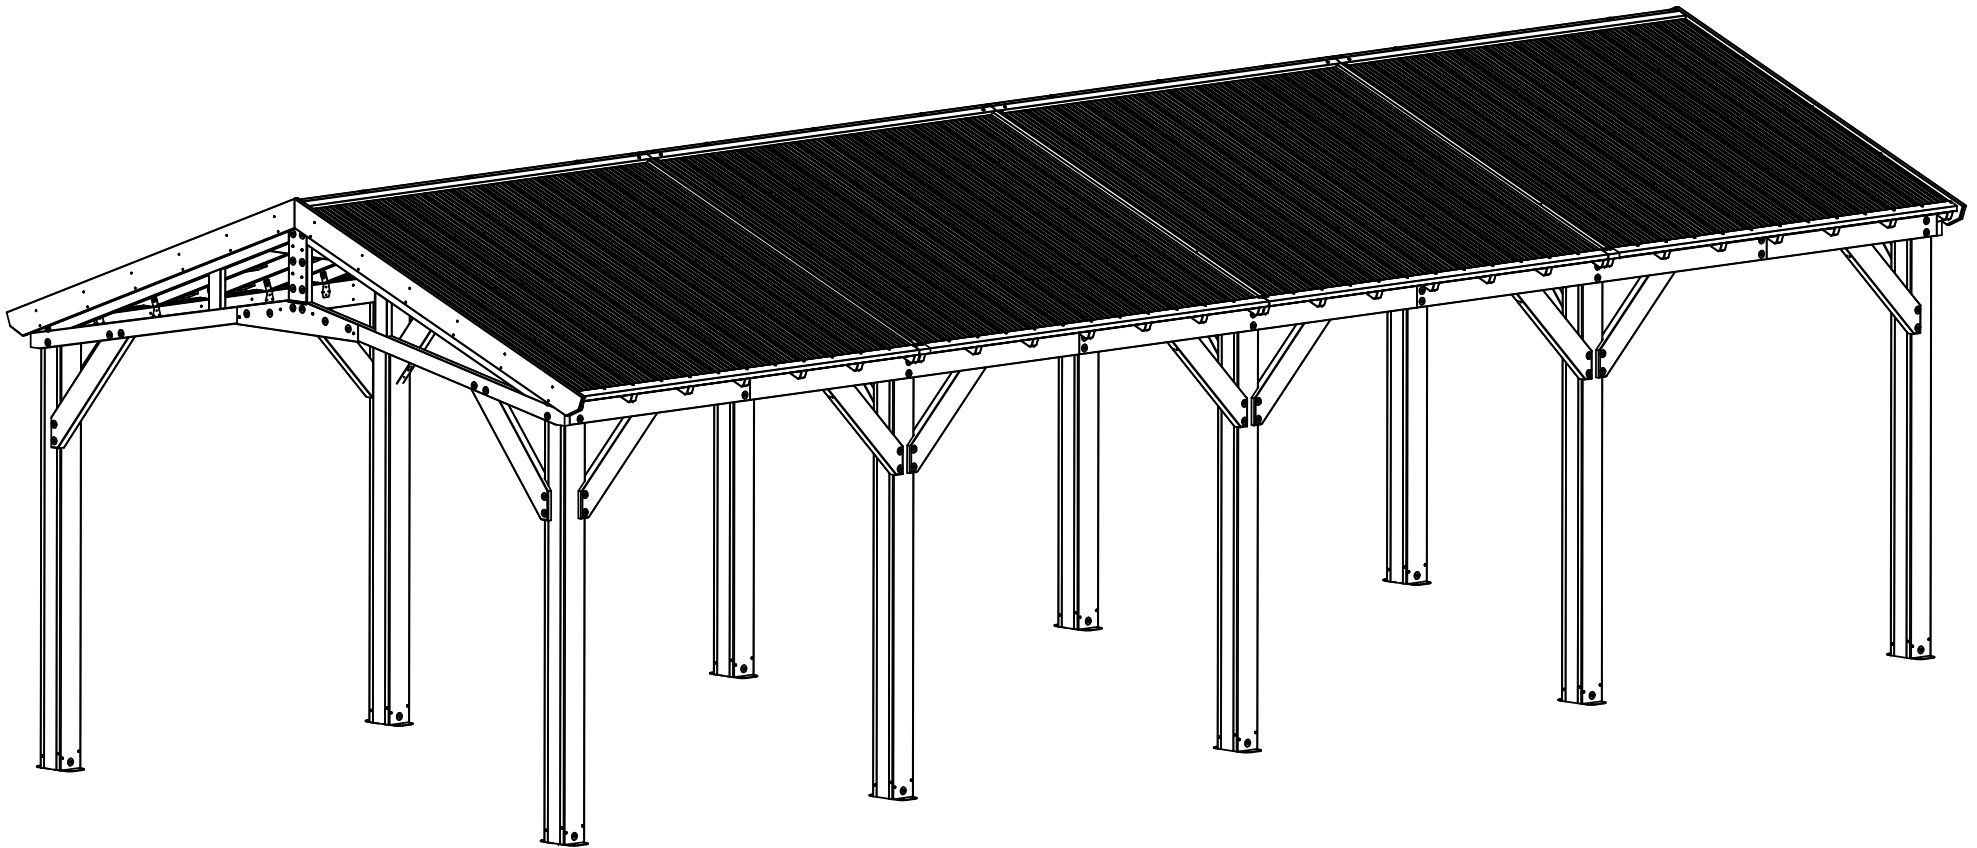

YM12871 - 14 x 34 Multi Purpose Shade Structure

YM12871 - 14 x 34 Multi Purpose Shade Structure

YM12871 - 14 x 34 Multi Purpose Shade Structure

YM12871 - 14 x 34 Multi Purpose Shade Structure

Overall Height:

10' 8.75" (3.27m)

Overall Dimensions:

14' 3.75" (4.36m)

33' 7.62" (10.25m)

Outside Post Dimensions:

13' (3.96m)

33' 2.62" (10.12m)

Ground to Bottom of Truss Dimension:

8' 3.81" (2.53m)

YM12871 - 14 x 34 Multi Purpose Shade Structure