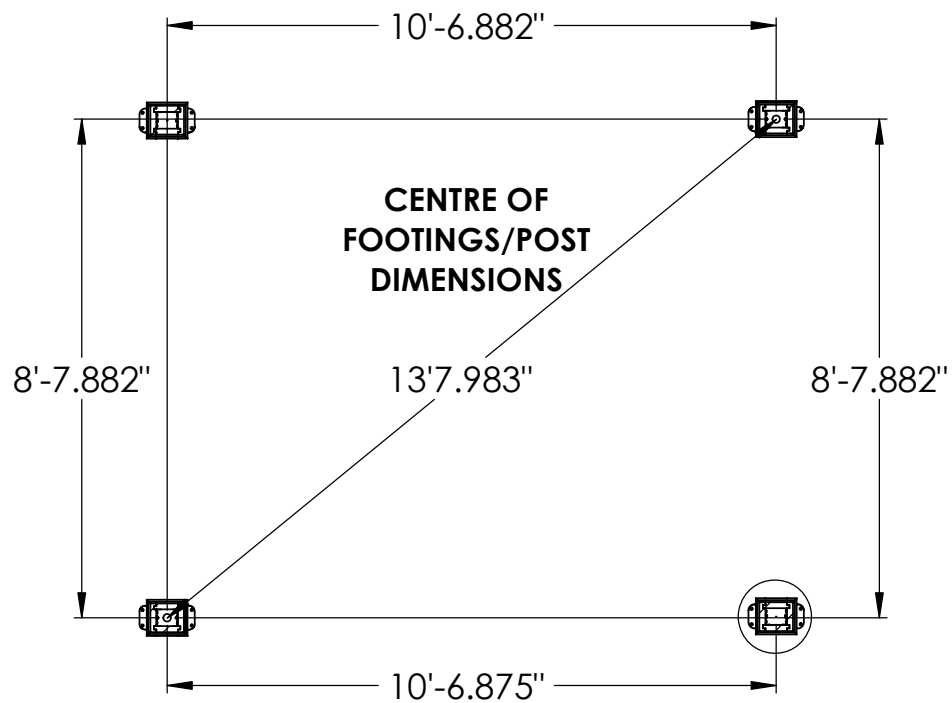

YM12935 - 12 x 10 Gazebo

Height 9 feet 6 inches

2.896m

YM12935 - 12 x 10 Gazebo

YM12935 - 12 x 10 Gazebo

Peak Height:

• 9 feet 6 inches

2.896m

Roof Dimensions:

• 10 feet 0.517 inches (**3.061m**)

• 12 feet 0.520 inches (**3.670m**)

Outside Post Dimensions:

• 9 feet 1.895 inches (**2.791m**)

• 11 feet 1.882 inches (**3.400m**)