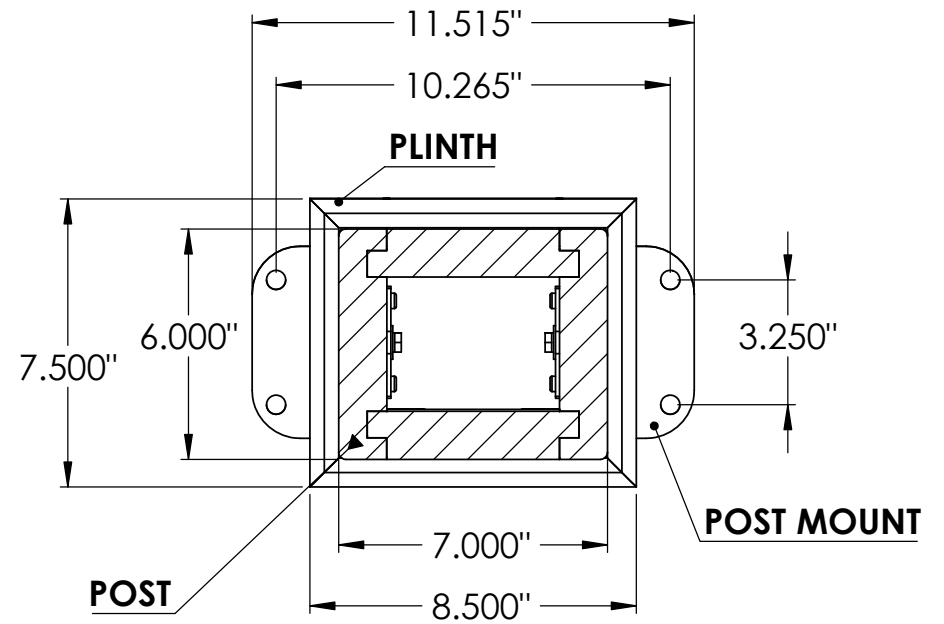

YM12935 - 12 x 10 Gazebo

Height 9 feet 6 inches

2.896m

YM12935 - 12 x 10 Gazebo

YM12935 - 12 x 10 Gazebo

Peak Height:

• 9 feet 6 inches

2.896m

Roof Dimensions:

• 10 feet 0.517 inches (**3.061m**)

• 12 feet 0.520 inches (**3.670m**)

Outside Post Dimensions:

• 9 feet 1.895 inches (**2.791m**)

• 11 feet 1.882 inches (**3.400m**)