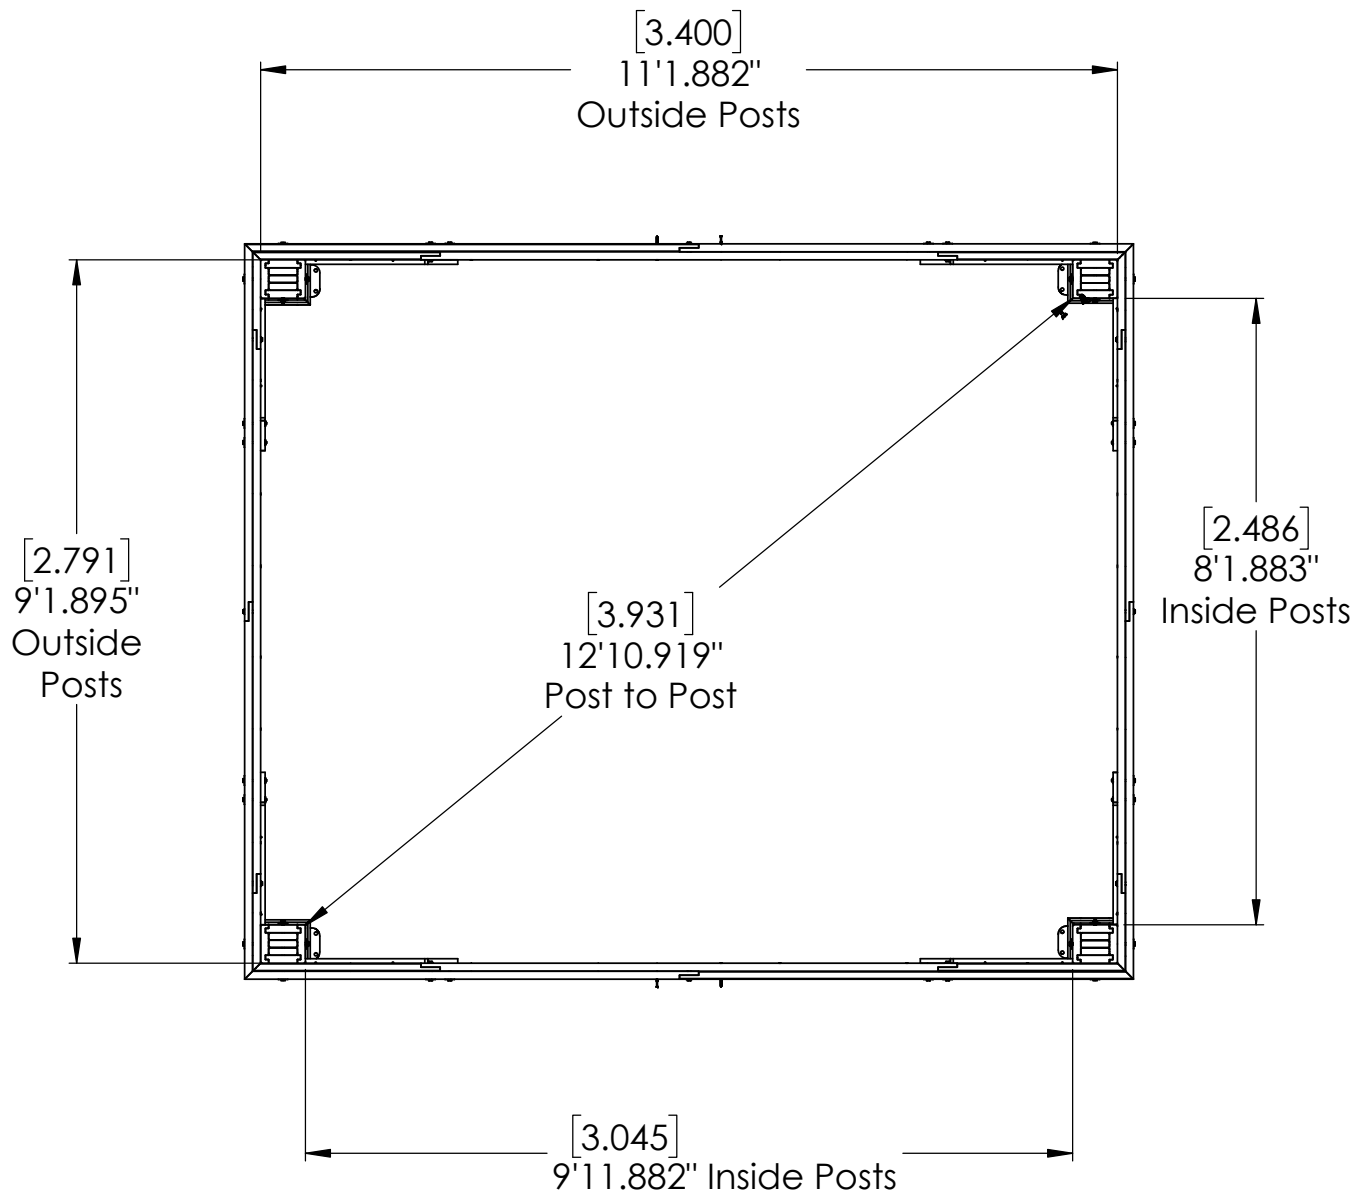

YM12935 - 12 x 10 Gazebo

Height 9 feet 6 inches

2.896m

YM12935 - 12 x 10 Gazebo

YM12935 - 12 x 10 Gazebo

Peak Height:

• 9 feet 6 inches

2.896m

Roof Dimensions:

• 10 feet 0.517 inches (**3.061m**)

• 12 feet 0.520 inches (**3.670m**)

Outside Post Dimensions:

• 9 feet 1.895 inches (**2.791m**)

• 11 feet 1.882 inches (**3.400m**)