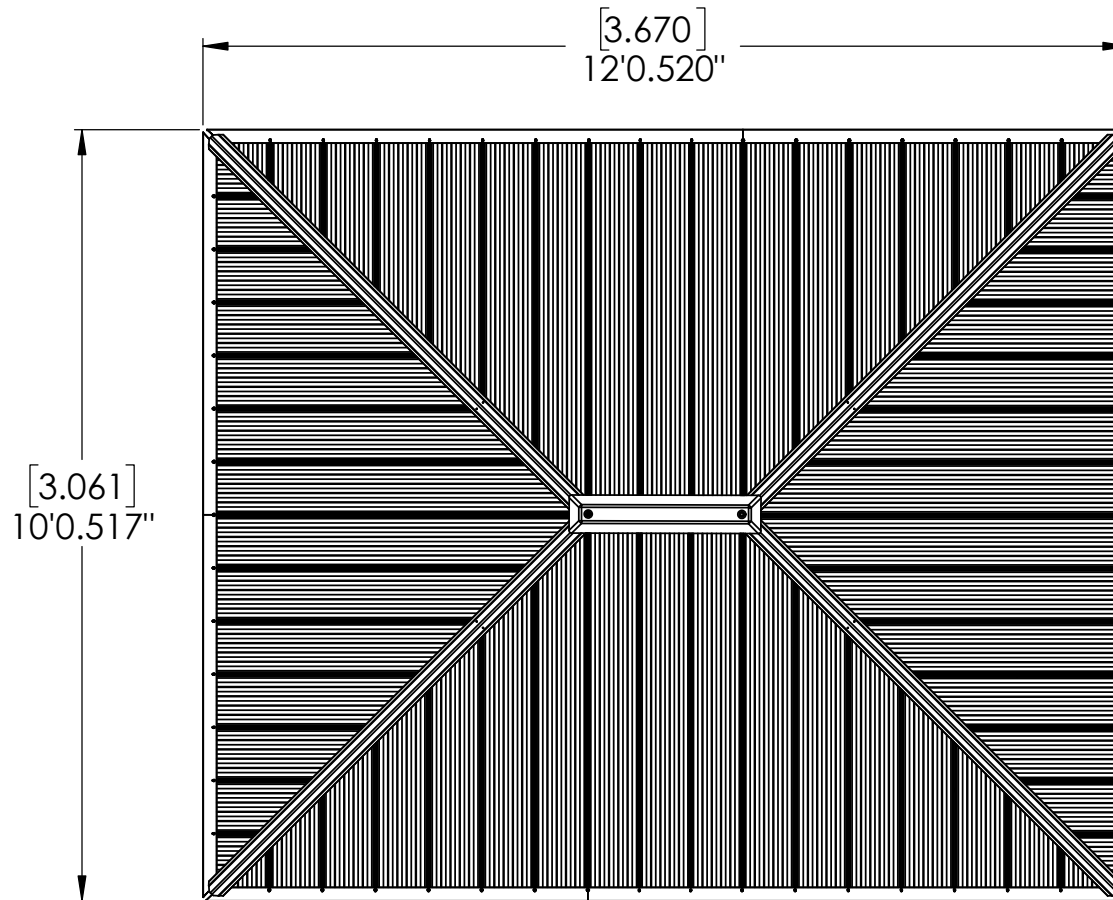

YM12935 - 12 x 10 Gazebo

Height 9 feet 6 inches

2.896m

YM12935 - 12 x 10 Gazebo

YM12935 - 12 x 10 Gazebo

Peak Height:

• 9 feet 6 inches

2.896m

Roof Dimensions:

• 10 feet 0.517 inches (**3.061m**)

• 12 feet 0.520 inches (**3.670m**)

Outside Post Dimensions:

• 9 feet 1.895 inches (**2.791m**)

• 11 feet 1.882 inches (**3.400m**)