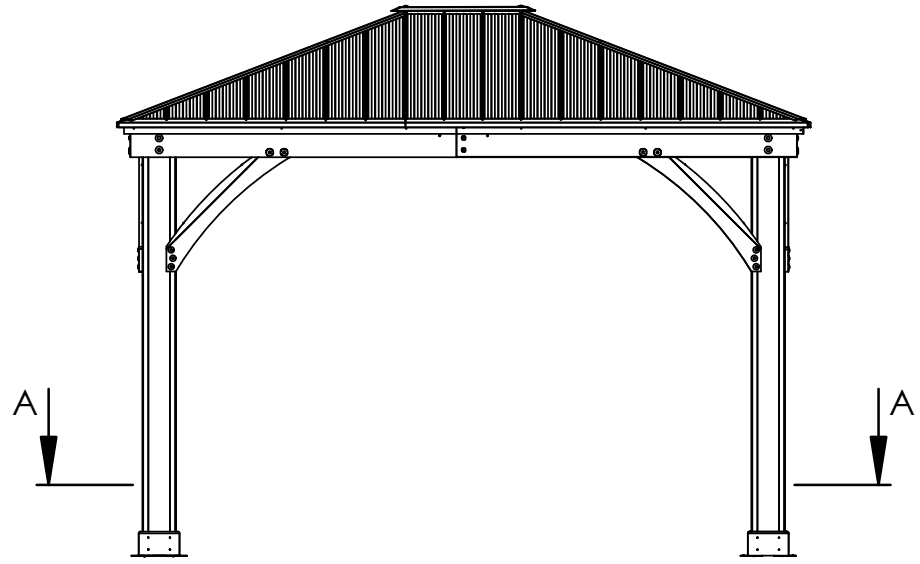

YM12935 - 12 x 10 Gazebo

Height 9 feet 6 inches

2.896m

YM12935 - 12 x 10 Gazebo

YM12935 - 12 x 10 Gazebo

Peak Height:

• 9 feet 6 inches

2.896m

Roof Dimensions:

• 10 feet 0.517 inches (**3.061m**)

• 12 feet 0.520 inches (**3.670m**)

Outside Post Dimensions:

• 9 feet 1.895 inches (**2.791m**)

• 11 feet 1.882 inches (**3.400m**)