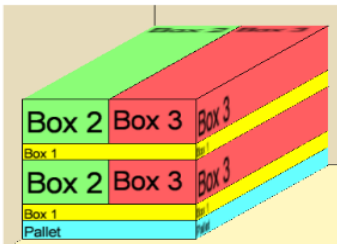

Pallet/Container Loading

Pallet size: 94" L x 44" W x 38"H
Pallet weight: Approx 1590lbs

Pallet Size: 94" L x 44" W x 54 1/2"H
Pallet weight: Approx. 2335 lbs