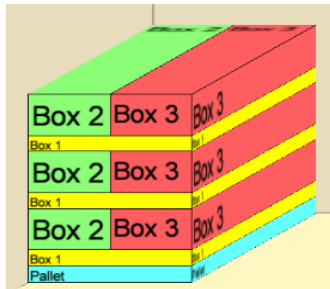

Pallet/Container Loading

Pallet size: 94" L x 44" W x 38"H
Pallet weight: Approx 1590lbs

Pallet Size: 94" L x 44" W x 54 1/2"H
Pallet weight: Approx. 2335 lbs