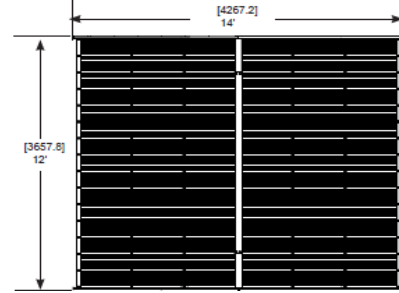

Yardistry Product Information Sheet

Unit Name 14 x 12 Wood Pavilion
with Aluminum Roof
 Product # YM12949
 UPC 628222129493
 Set Up Dimensions 12' L x 14' W x 10' 10"H
 Sold to Costco.com/Costco.ca
Costo Item #: 1185048

Unique Features:

- Montana Bronze Aluminum Roofing
- Mocha Brown Stain
- 6 x 9 x 92" Posts
- 5 year limited warranty
- Parts packed inside posts

Helpful hints video available

Estimated Assembly Time -Consumer:

Estimated Assembly Time -Installer:

Instructions Available In:

- English
- French
- Spanish

Unit Information

Dimension from outside to outside of Posts	Dimension to center of Posts - for Footings	Dimension diagonally from post to post	Ground to bottom of beam	Slope of the Roof	
11'7" L x 12' W	11'1" x 11' 2 5/8"	14' 11"	86 1/2"	25°	