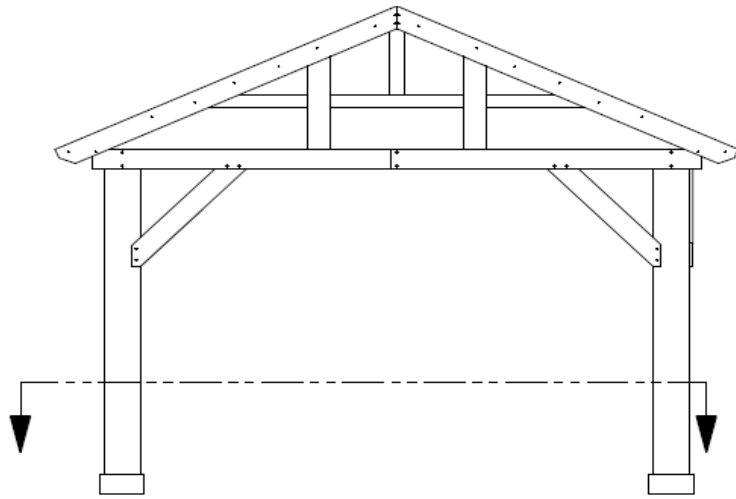

Estimated Assembly Time -Installer:

Instructions Available In:

- English
- French
- Spanish

Unit Information

Dimension from outside to outside of Posts	Dimension to center of Posts - for Footings	Dimension diagonally from post to post	Ground to bottom of beam	Slope of the Roof	
11'7" L x 12' W	11'1" x 11' 2 5/8"	14' 11"	86 1/2"	25°	

Pallet/Container Loading

Pallet size: 94" L x 44" W x 38"H
 Pallet weight: Approx 1590lbs

Pallet Size: 94" L x 44" W x 54 1/2"H
 Pallet weight: Approx. 2335 lbs

Ecommerce (Shipping Pre-Paid)

Pallet Size: 94 x 44 x 16 3/4" H
 Pallet Weight: Approx 810 lbs

Sold to

Costco.com/ Costco.ca/ - 2018 -

14 x 12 Pavilion YM12949

POST DETAIL