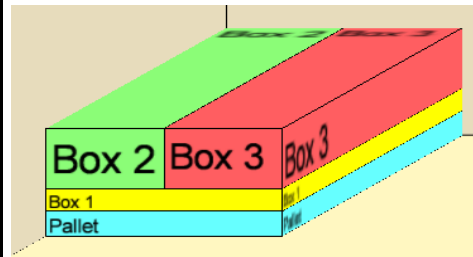

Pallet/Container Loading

Pallet size: 94" L x 44" W x 38"H
 Pallet weight: Approx 1590lbs

Pallet Size: 94" L x 44" W x 54 1/2"H
 Pallet weight: Approx. 2335 lbs

Ecommerce (Shipping Pre-Paid)

Pallet Size: 94 x 44 x 16 3/4" H
 Pallet Weight: Approx 810 lbs