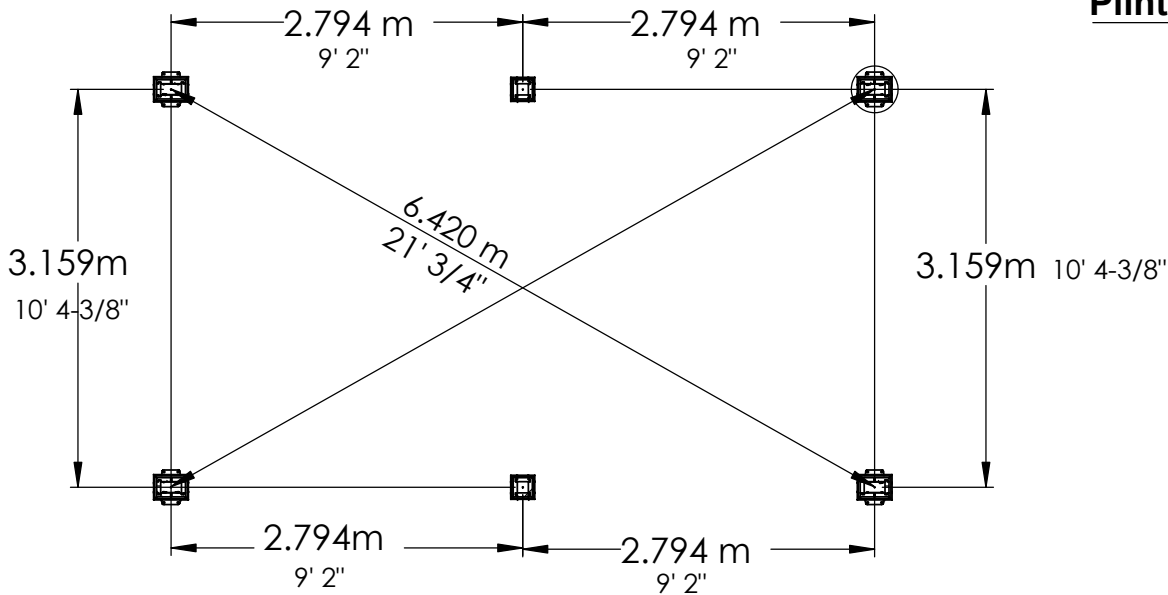

**Centre of Footing/Post  
Dimensions**

DETAIL

**YM12952 - 12 x 20  
Gazebo**

**YM12952 -12 x 20  
Gazebo**

**YM12952 -12 x 20**  
**Gazebo**

## YM12952 - 12 x 20 Gazebo

- **Peak Height**

10' 2" (3.10m)

- **Roof Dimensions**

20' 0.5" (6.22m) x 12' 2" (3.70m)

- **Outside Post Dimensions:**

19' .875"  
(5.81m) x 10' 10.37" (3.31m)

- **Ground to bottom of beam:**

7'-2-1/2' (2.19m)