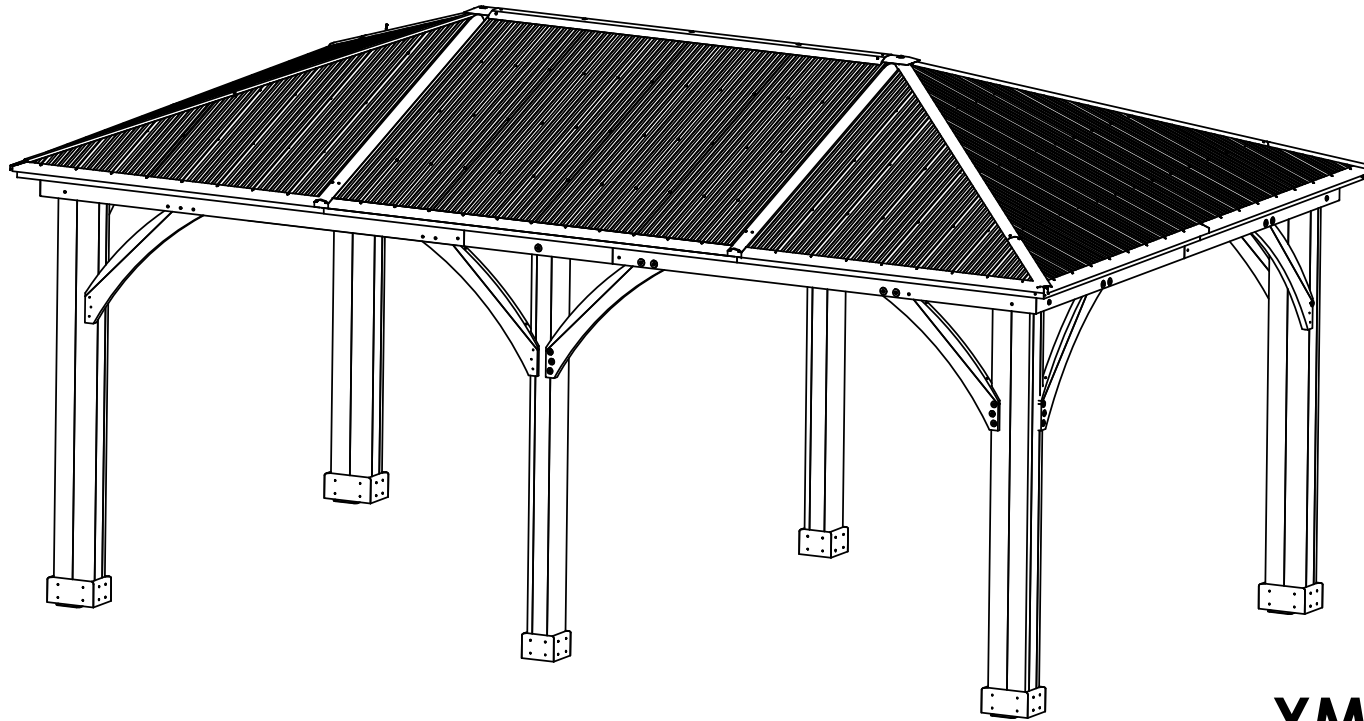

**Centre of Footing/Post  
Dimensions**

DETAIL

**YM12952 - 12 x 20  
Gazebo**

**YM12952 -12 x 20  
Gazebo**

**YM12952 -12 x 20**  
**Gazebo**

## YM12952 - 12 x 20 Gazebo

- **Peak Height**

10' 2" (3.10m)

- **Roof Dimensions**

20' 0.5" (6.22m) x 12' 2" (3.70m)

- **Outside Post Dimensions:**

19' .875"  
(5.81m) x 10' 10.37" (3.31m)

- **Ground to bottom of beam:**

7'-2-1/2' (2.19m)