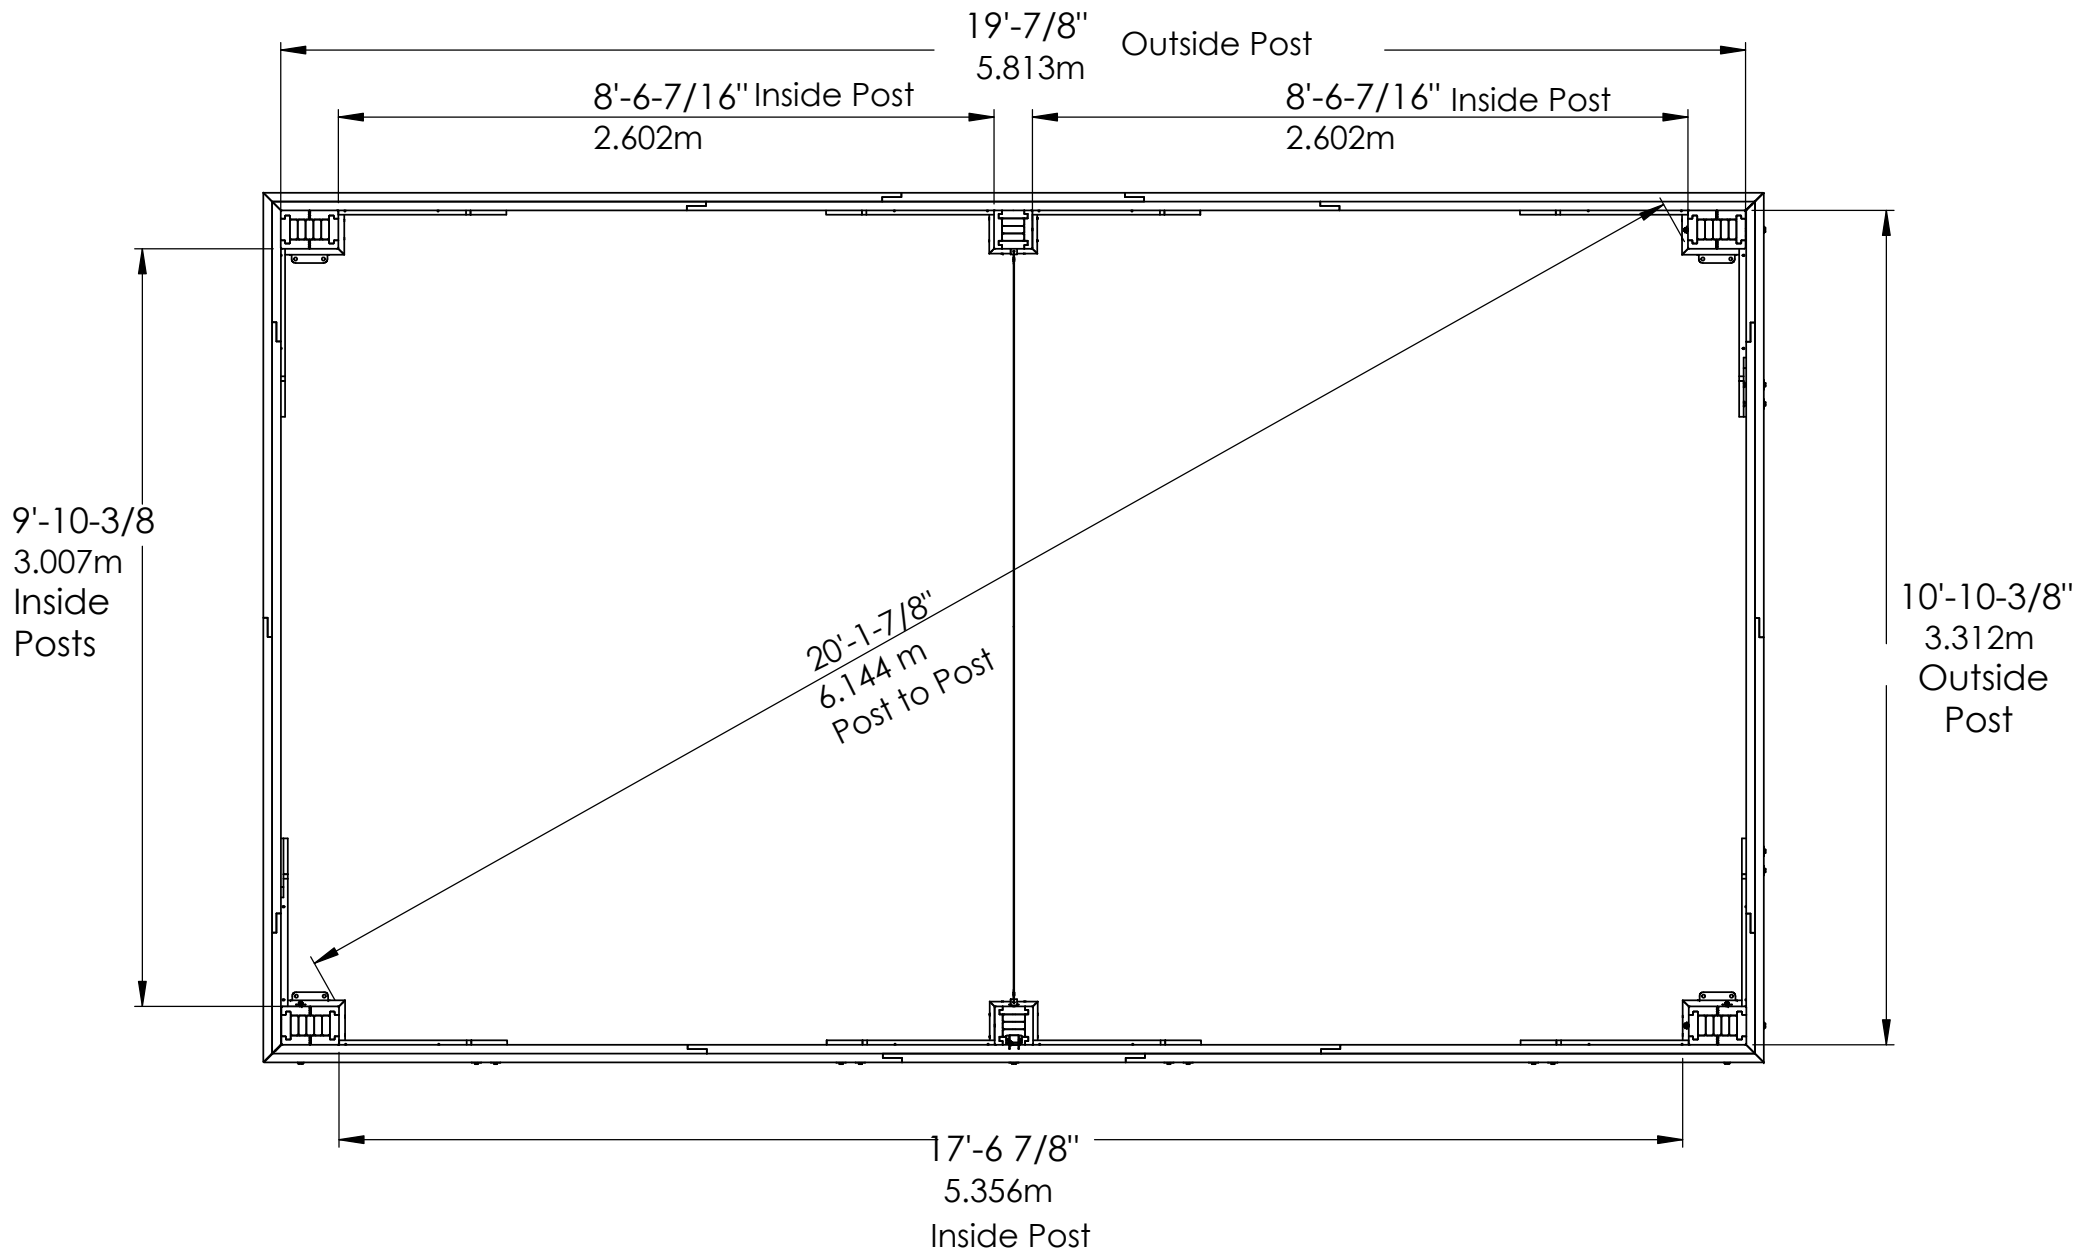

**Centre of Footing/Post  
Dimensions**

DETAIL

**YM12952 - 12 x 20  
Gazebo**

**YM12952 -12 x 20  
Gazebo**

**YM12952 -12 x 20**  
**Gazebo**

## YM12952 - 12 x 20 Gazebo

- **Peak Height**

10' 2" (3.10m)

- **Roof Dimensions**

20' 0.5" (6.22m) x 12' 2" (3.70m)

- **Outside Post Dimensions:**

19' .875"  
(5.81m) x 10' 10.37" (3.31m)

- **Ground to bottom of beam:**

7'-2-1/2' (2.19m)