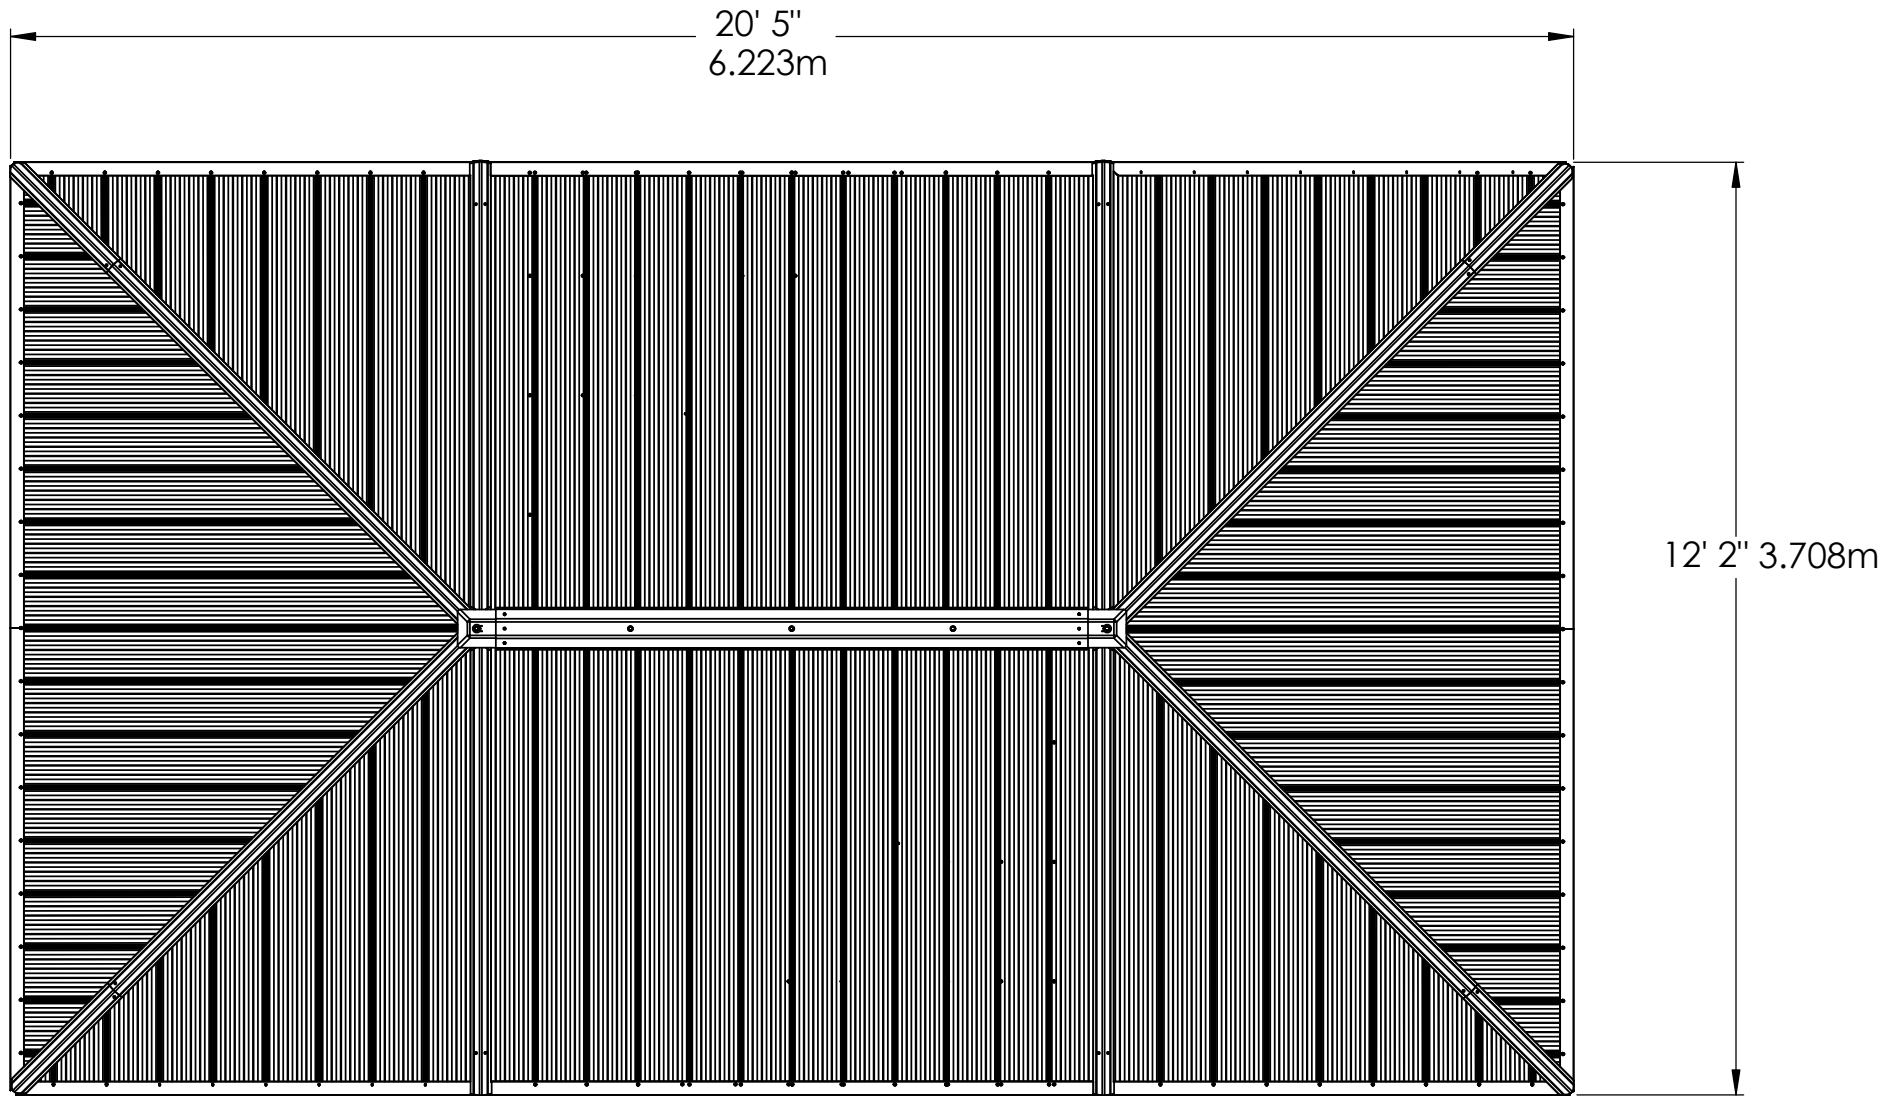

**Centre of Footing/Post  
Dimensions**

DETAIL

**YM12952 - 12 x 20  
Gazebo**

**YM12952 -12 x 20  
Gazebo**

**YM12952 -12 x 20**  
**Gazebo**

## YM12952 - 12 x 20 Gazebo

- **Peak Height**

10' 2" (3.10m)

- **Roof Dimensions**

20' 0.5" (6.22m) x 12' 2" (3.70m)

- **Outside Post Dimensions:**

19' .875"  
(5.81m) x 10' 10.37" (3.31m)

- **Ground to bottom of beam:**

7'-2-1/2' (2.19m)