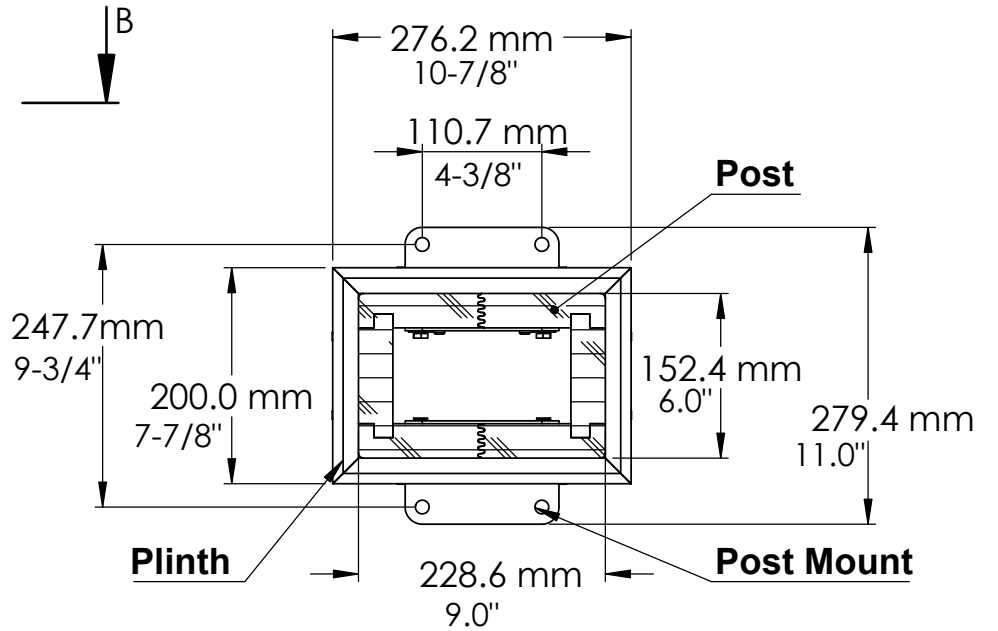

**Centre of Footing/Post  
Dimensions**

DETAIL

**YM12952 - 12 x 20  
Gazebo**

**YM12952 -12 x 20  
Gazebo**

**YM12952 -12 x 20**  
**Gazebo**

## YM12952 - 12 x 20 Gazebo

- **Peak Height**

10' 2" (3.10m)

- **Roof Dimensions**

20' 0.5" (6.22m) x 12' 2" (3.70m)

- **Outside Post Dimensions:**

19' .875"  
(5.81m) x 10' 10.37" (3.31m)

- **Ground to bottom of beam:**

7'-2-1/2' (2.19m)