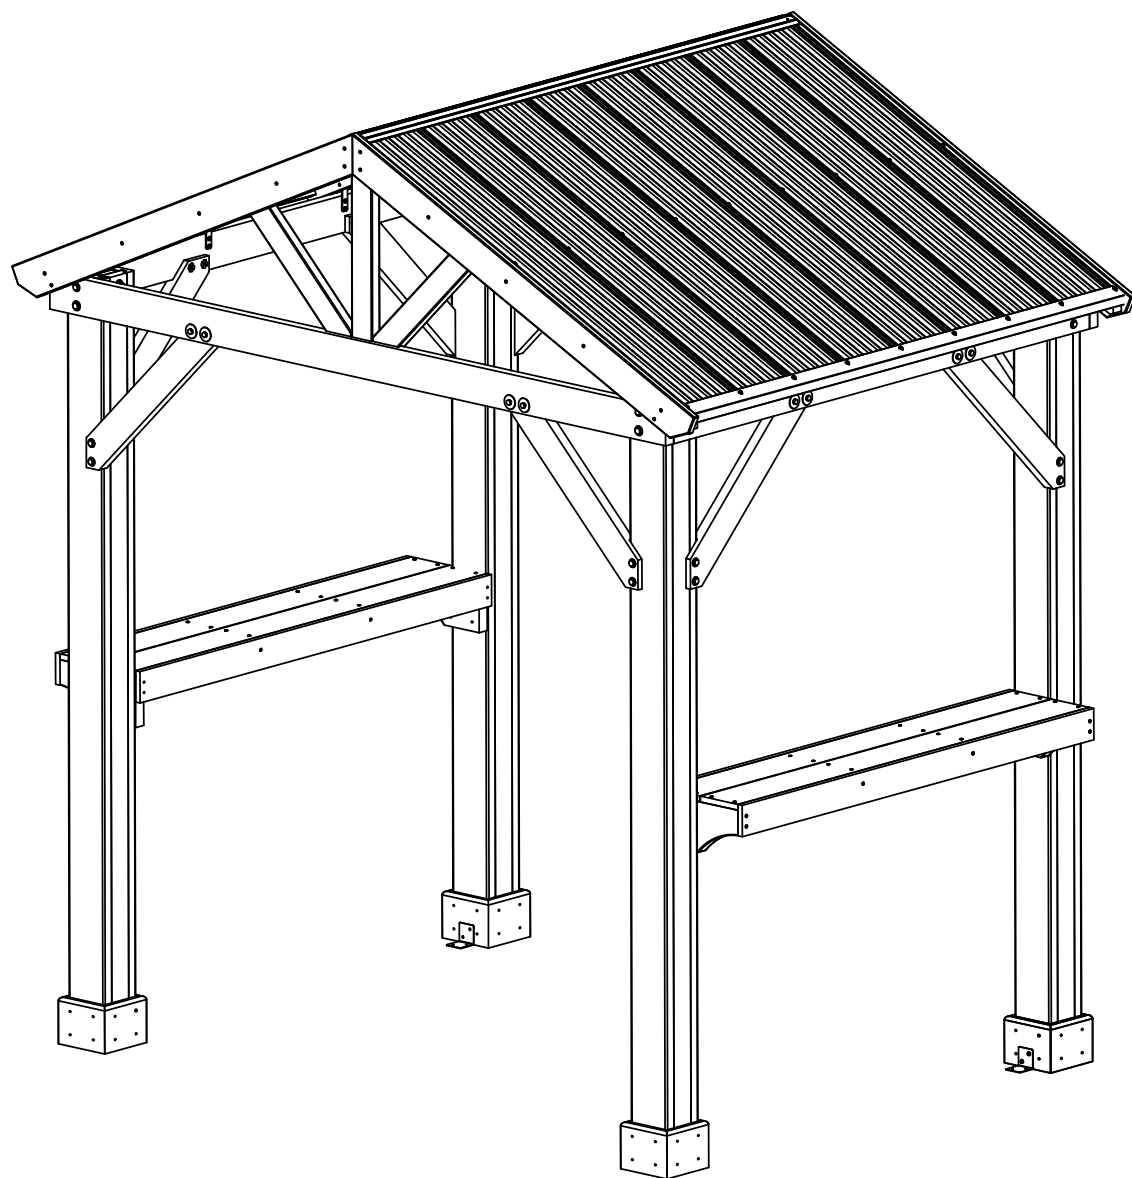

YM12973 - Backyard Pavilion

Center of Footing/Post
Dimensions

YM12973 - Backyard Pavilion

YM12973 - Backyard Pavilion

Peak Height:
8' 10" (2.69m)

Roof Dimensions:
5' 8.56" (1.74m) x 8' (2.43m)

Outside Post Dimensions:
5' 4.56" (1.64m) x 7' (2.13m)

Ground to Bottom of Beam:
6' 7" (2m)

YM12973 - Backyard Pavilion

YM12973 - Backyard Pavilion