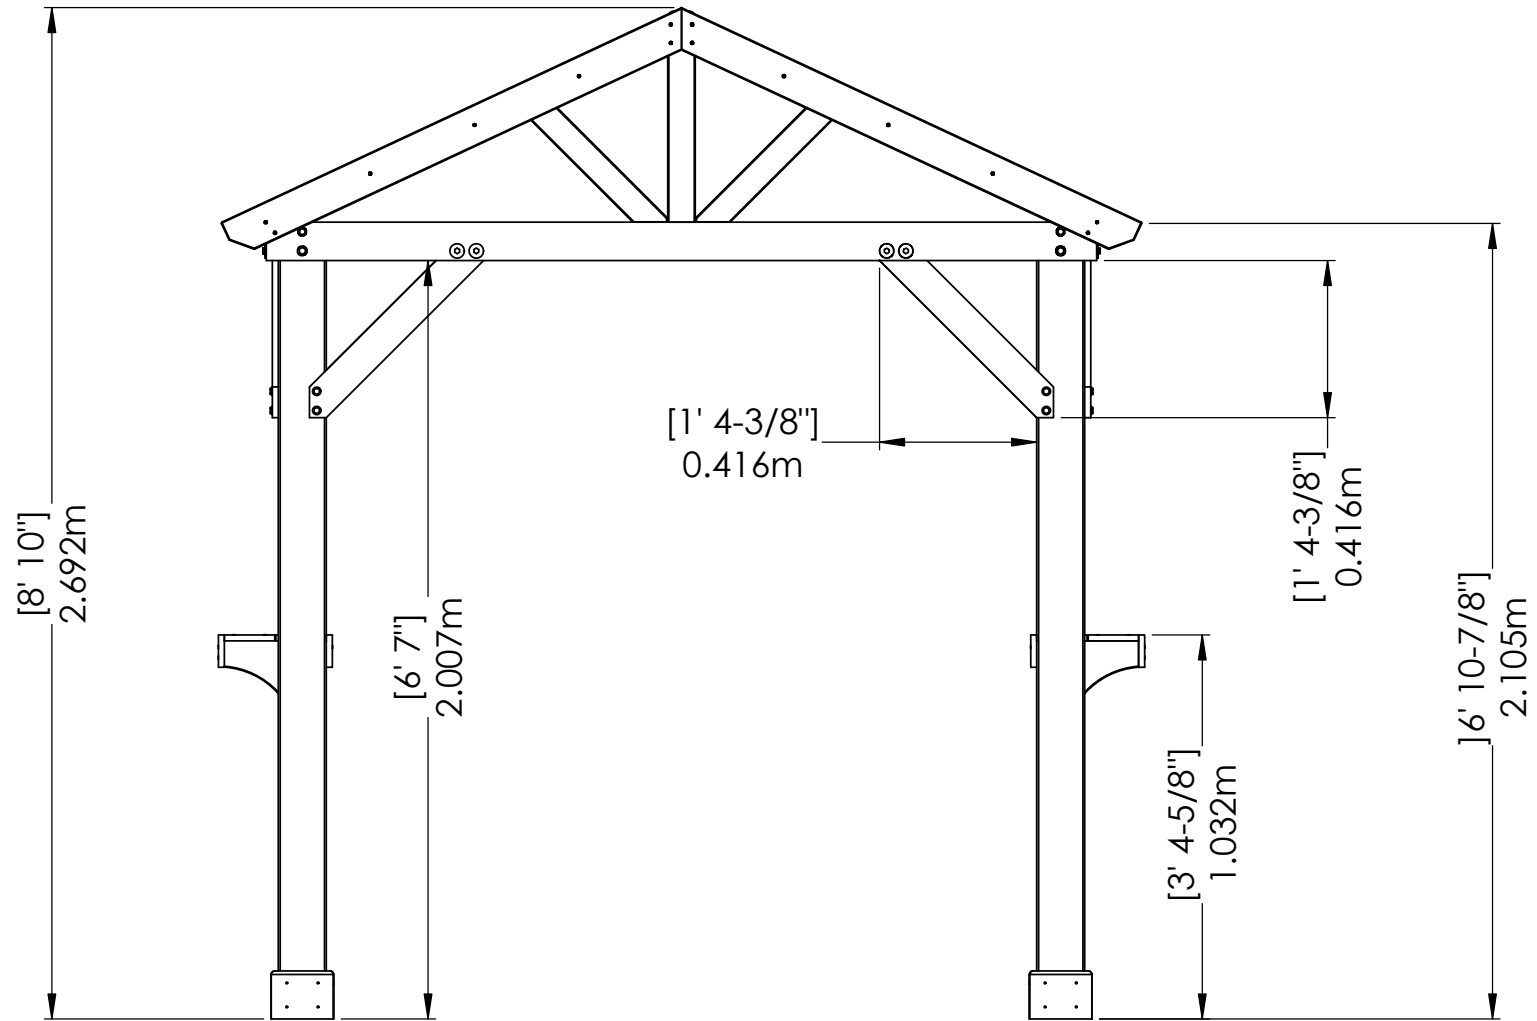

YM12973 - Backyard Pavilion

Center of Footing/Post
Dimensions

YM12973 - Backyard Pavilion

YM12973 - Backyard Pavilion

Peak Height:
8' 10" (2.69m)

Roof Dimensions:
5' 8.56" (1.74m) x 8' (2.43m)

Outside Post Dimensions:
5' 4.56" (1.64m) x 7' (2.13m)

Ground to Bottom of Beam:
6' 7" (2m)

YM12973 - Backyard Pavilion

YM12973 - Backyard Pavilion