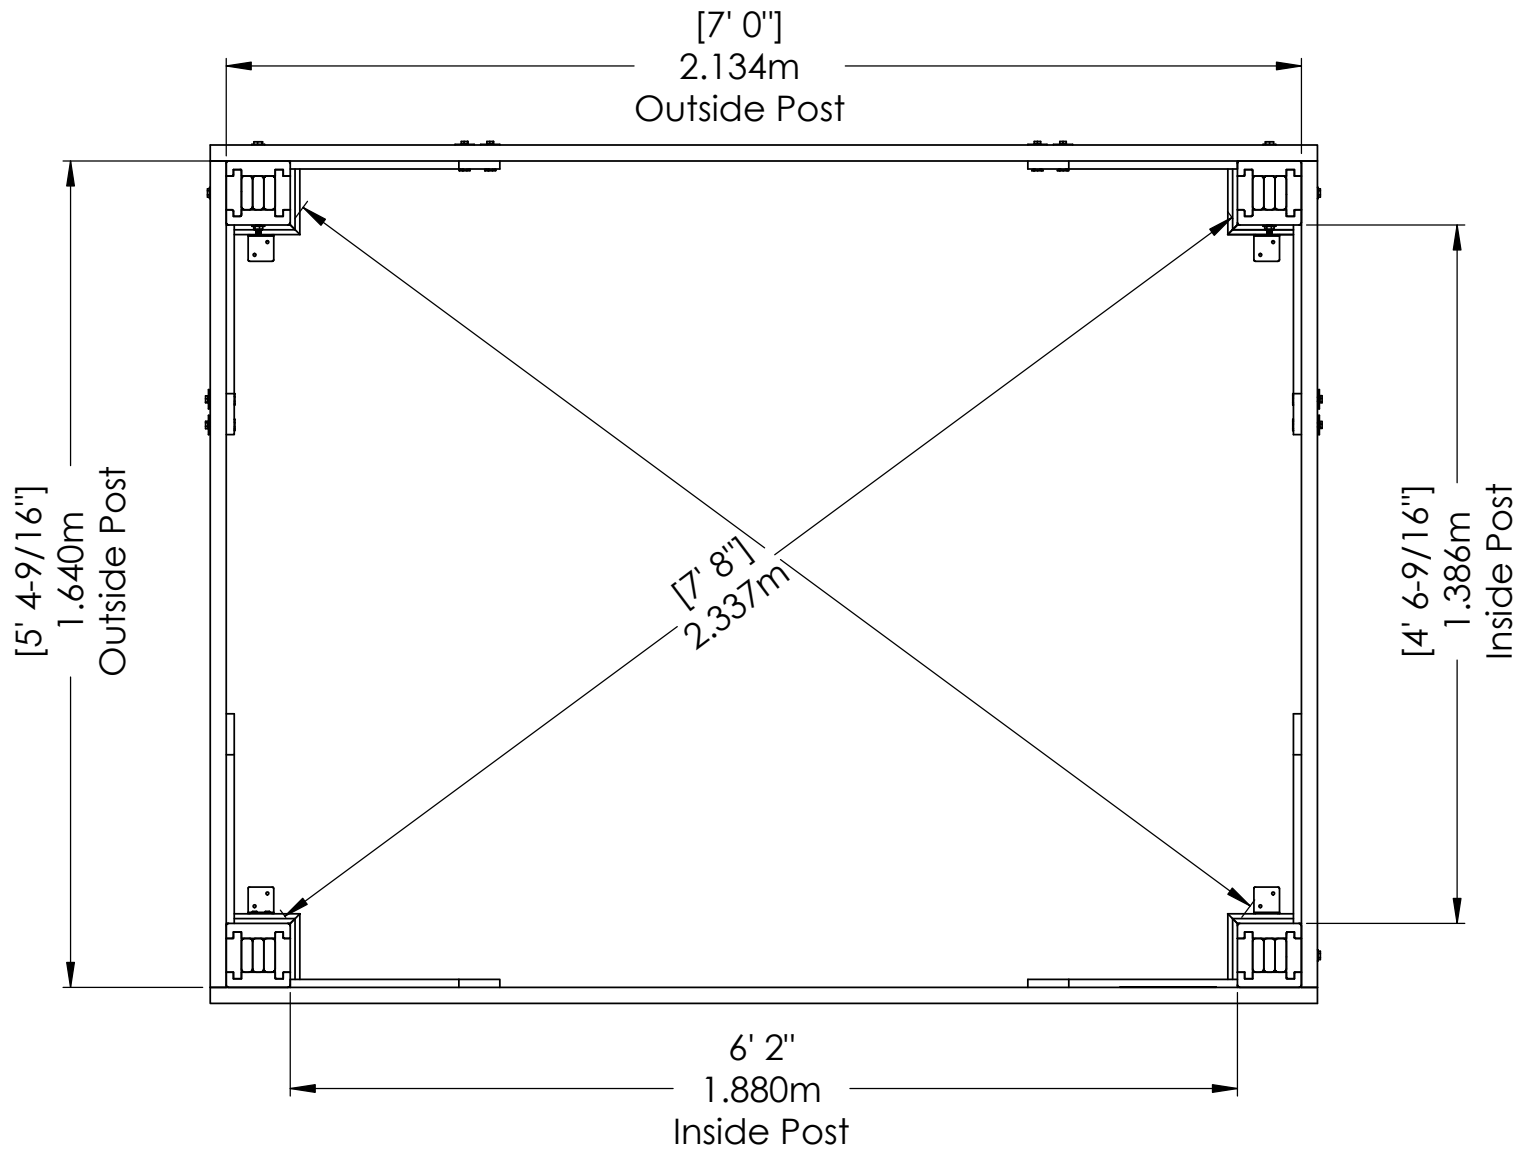

YM12973 - Backyard Pavilion

Center of Footing/Post
Dimensions

YM12973 - Backyard Pavilion

YM12973 - Backyard Pavilion

Peak Height:
8' 10" (2.69m)

Roof Dimensions:
5' 8.56" (1.74m) x 8' (2.43m)

Outside Post Dimensions:
5' 4.56" (1.64m) x 7' (2.13m)

Ground to Bottom of Beam:
6' 7" (2m)

YM12973 - Backyard Pavilion

YM12973 - Backyard Pavilion