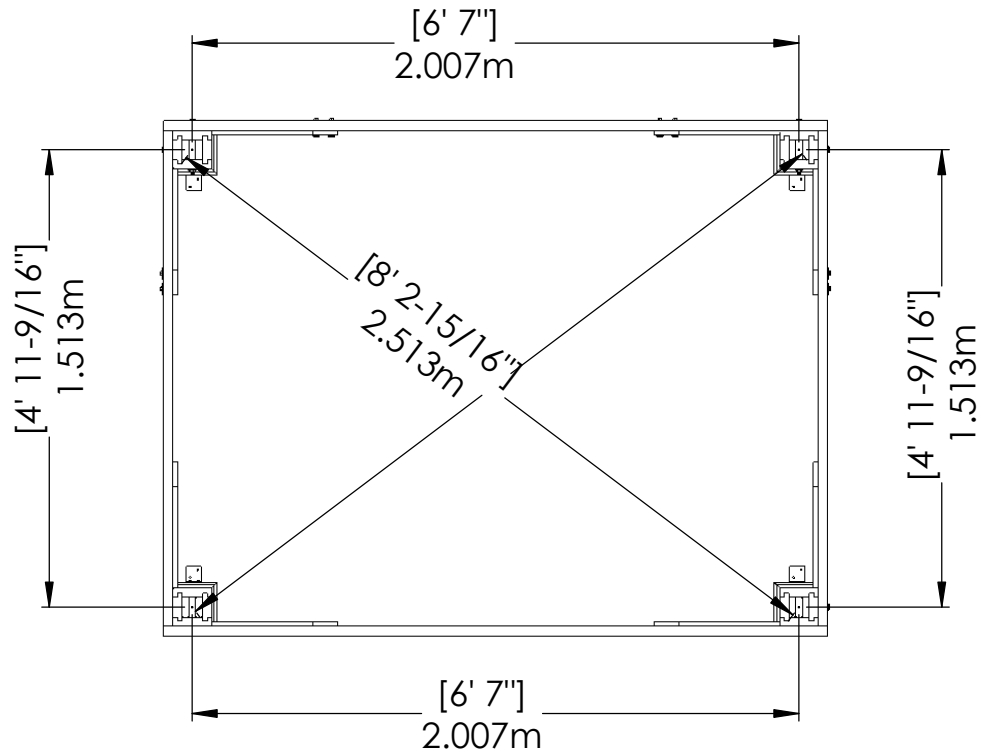

YM12973 - Backyard Pavilion

Center of Footing/Post
Dimensions

YM12973 - Backyard Pavilion

YM12973 - Backyard Pavilion

Peak Height:
8' 10" (2.69m)

Roof Dimensions:
5' 8.56" (1.74m) x 8' (2.43m)

Outside Post Dimensions:
5' 4.56" (1.64m) x 7' (2.13m)

Ground to Bottom of Beam:
6' 7" (2m)

YM12973 - Backyard Pavilion

YM12973 - Backyard Pavilion