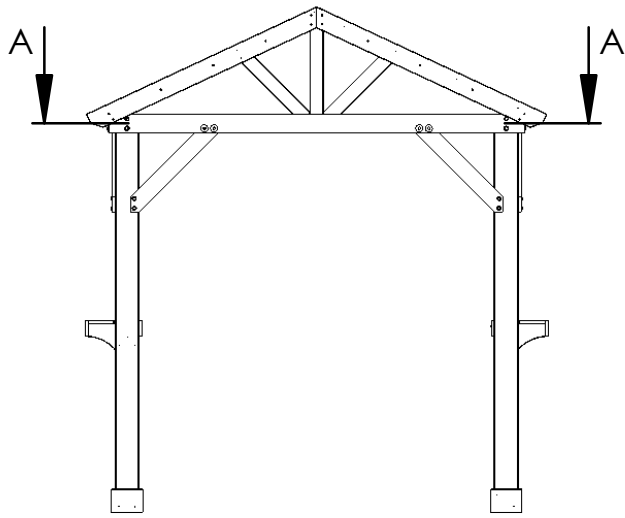

YM12973 - Backyard Pavilion

Center of Footing/Post
Dimensions

YM12973 - Backyard Pavilion

YM12973 - Backyard Pavilion

Peak Height:
8' 10" (2.69m)

Roof Dimensions:
5' 8.56" (1.74m) x 8' (2.43m)

Outside Post Dimensions:
5' 4.56" (1.64m) x 7' (2.13m)

Ground to Bottom of Beam:
6' 7" (2m)

YM12973 - Backyard Pavilion

YM12973 - Backyard Pavilion