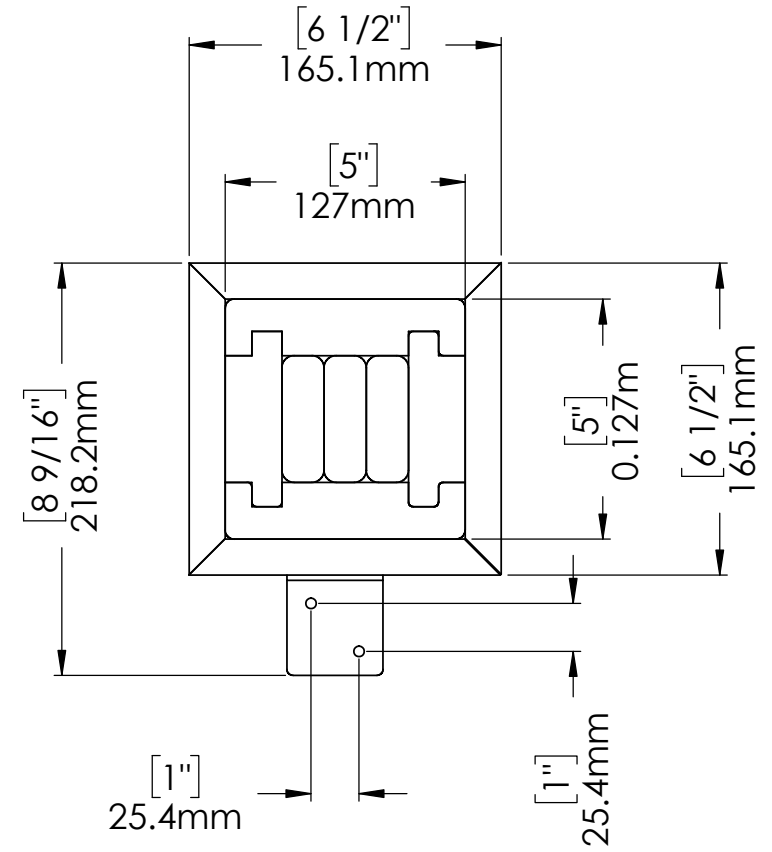

YM12973 - Backyard Pavilion

Center of Footing/Post
Dimensions

YM12973 - Backyard Pavilion

YM12973 - Backyard Pavilion

Peak Height:
8' 10" (2.69m)

Roof Dimensions:
5' 8.56" (1.74m) x 8' (2.43m)

Outside Post Dimensions:
5' 4.56" (1.64m) x 7' (2.13m)

Ground to Bottom of Beam:
6' 7" (2m)

YM12973 - Backyard Pavilion

YM12973 - Backyard Pavilion