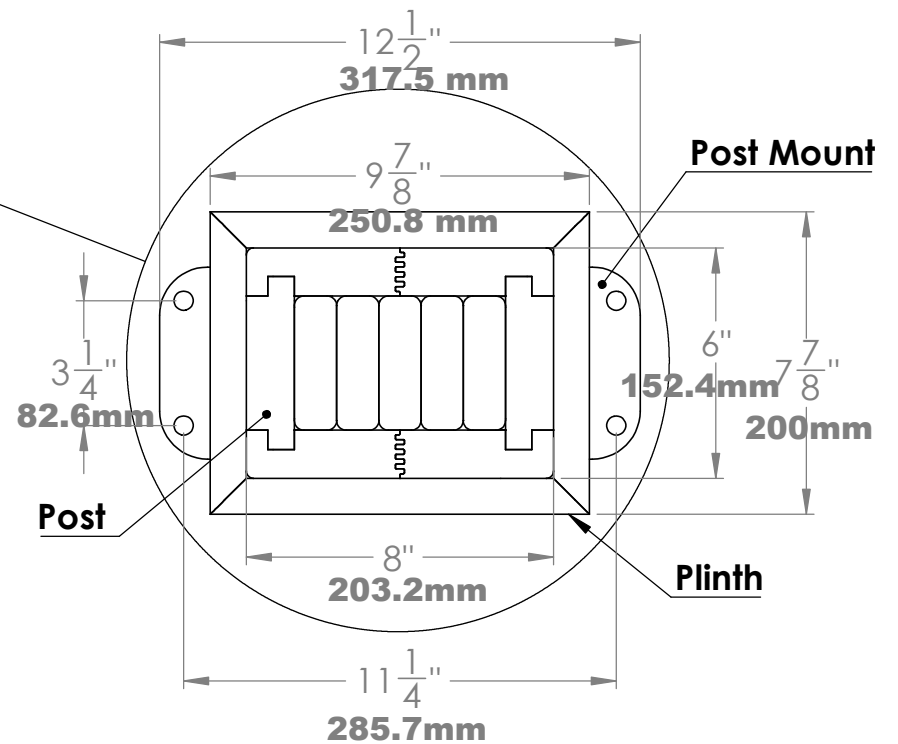

# YM12978 - 12 x 14 Grand Footing Dimensions

# YM12978 - 12 x 14 Grand

## YM12978 - 12 x 14 Grand

**Peak Height:**

•10' 5" (3.17m)

**Roof Dimensions:**

•14' 1" (4.29m) x 12' 1" (3.68m)

**Outside Post Dimensions:**

•12' 10-3/8" (3.92m) x 10'

10-3/8" (3.31m)

**Ground to bottom of beam:**

•7' 4.5" (2.24m)