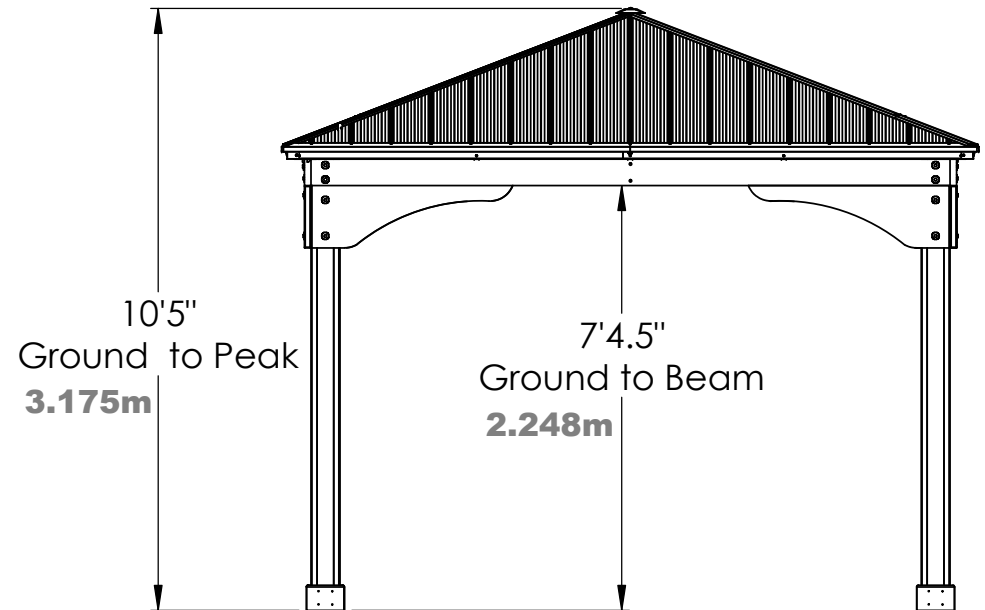

# YM12978 - 12 x 14 Grand Footing Dimensions

# YM12978 - 12 x 14 Grand

## YM12978 - 12 x 14 Grand

**Peak Height:**

•10' 5" (3.17m)

**Roof Dimensions:**

•14' 1" (4.29m) x 12' 1" (3.68m)

**Outside Post Dimensions:**

•12' 10-3/8" (3.92m) x 10'

10-3/8" (3.31m)

**Ground to bottom of beam:**

•7' 4.5" (2.24m)