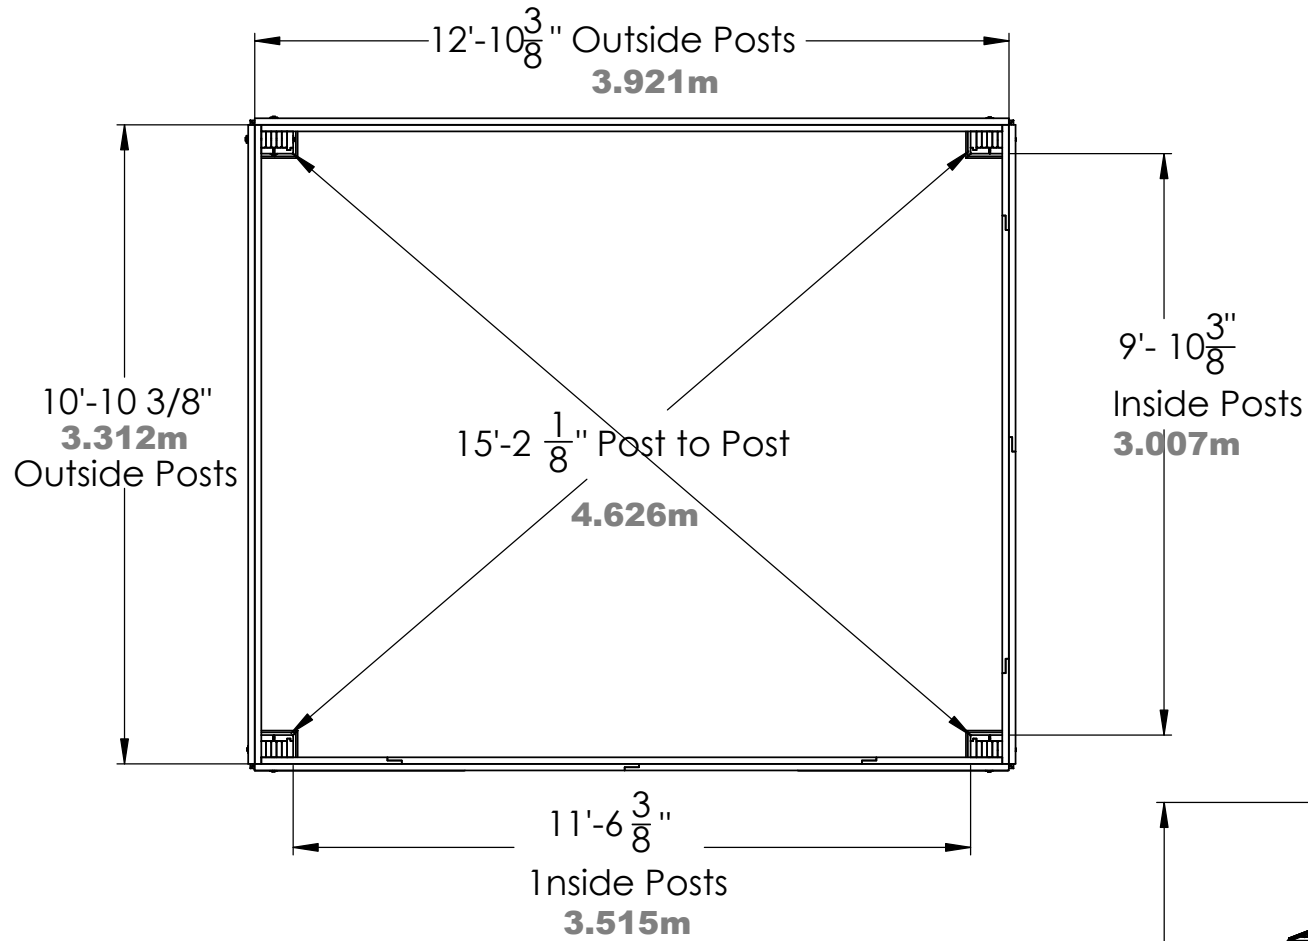

# YM12978 - 12 x 14 Grand Footing Dimensions

# YM12978 - 12 x 14 Grand

## YM12978 - 12 x 14 Grand

**Peak Height:**

•10' 5" (3.17m)

**Roof Dimensions:**

•14' 1" (4.29m) x 12' 1" (3.68m)

**Outside Post Dimensions:**

•12' 10-3/8" (3.92m) x 10'

10-3/8" (3.31m)

**Ground to bottom of beam:**

•7' 4.5" (2.24m)