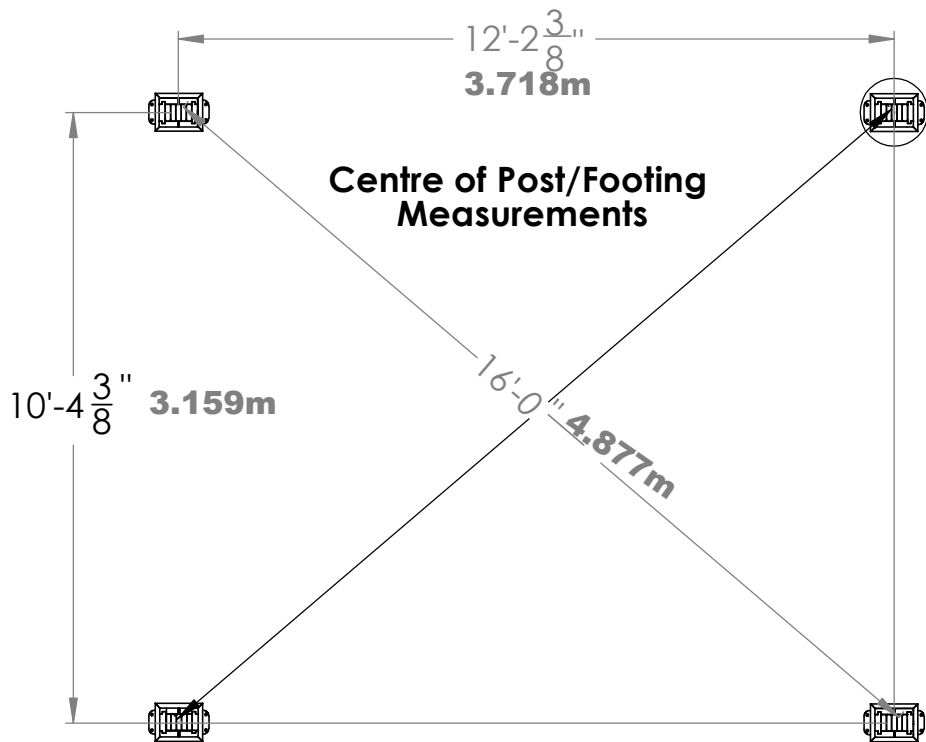

# YM12978 - 12 x 14 Grand Footing Dimensions

# YM12978 - 12 x 14 Grand

## YM12978 - 12 x 14 Grand

**Peak Height:**

•10' 5" (3.17m)

**Roof Dimensions:**

•14' 1" (4.29m) x 12' 1" (3.68m)

**Outside Post Dimensions:**

•12' 10-3/8" (3.92m) x 10'

10-3/8" (3.31m)

**Ground to bottom of beam:**

•7' 4.5" (2.24m)