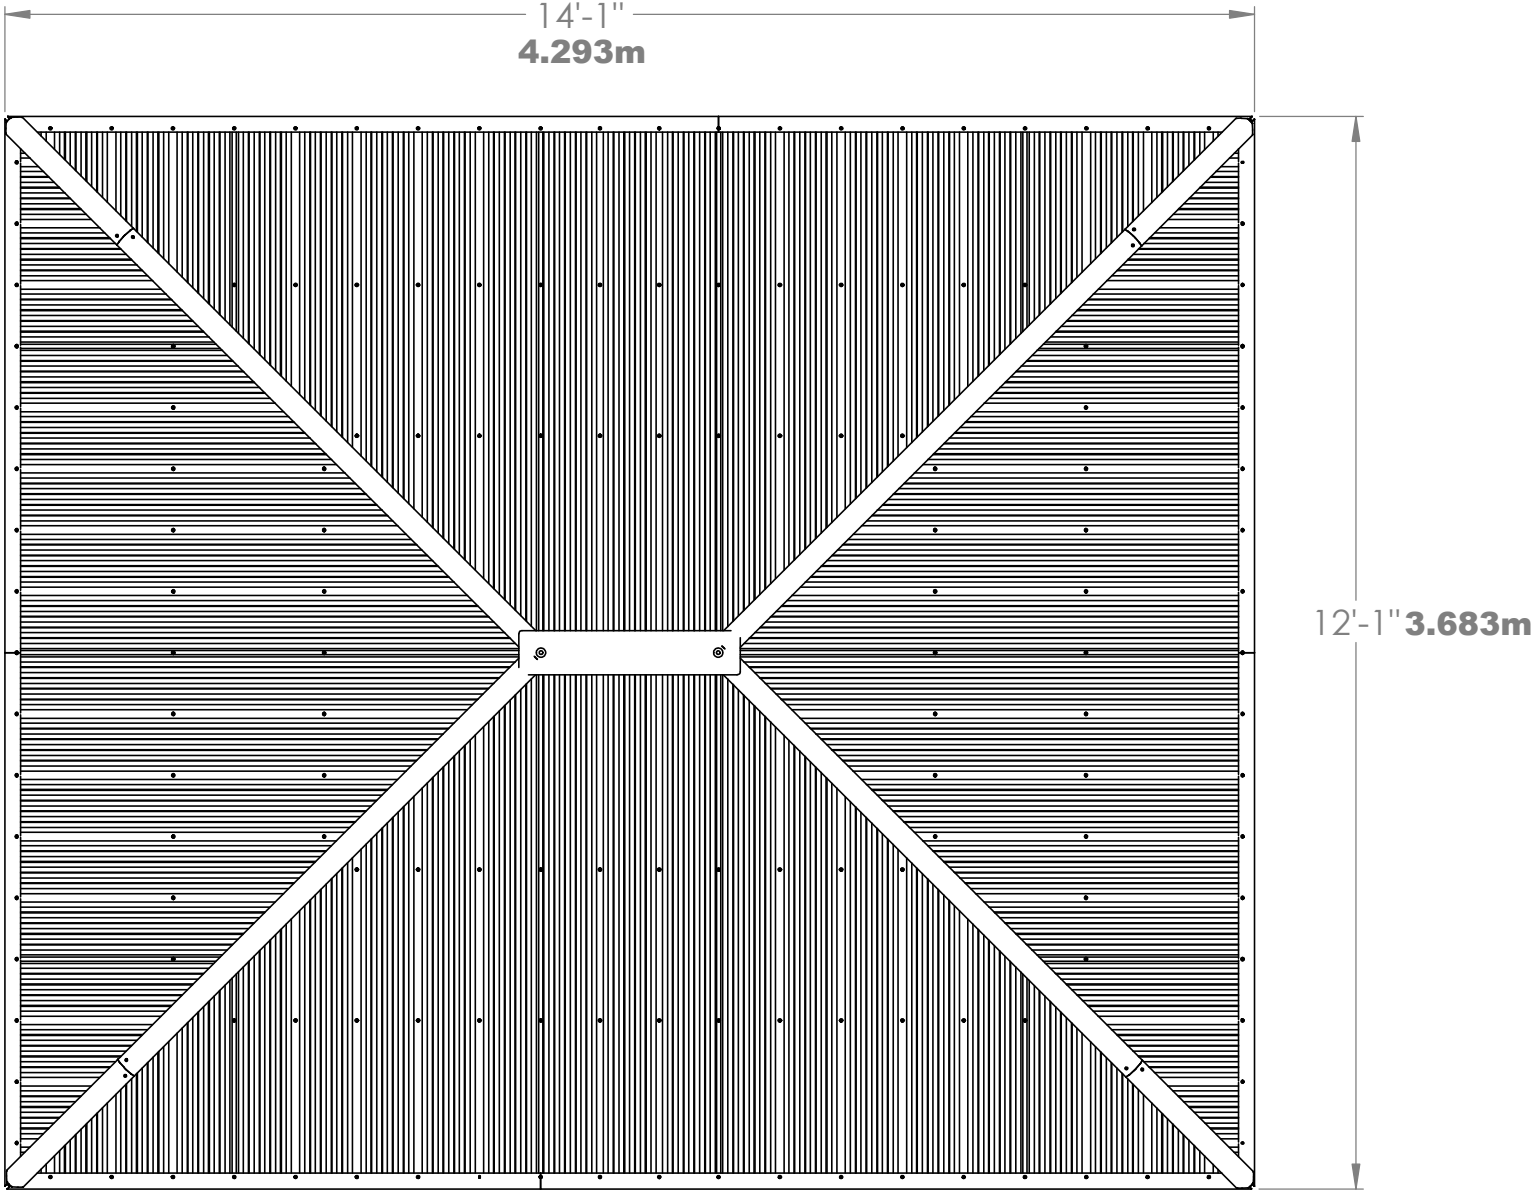

# YM12978 - 12 x 14 Grand Footing Dimensions

# YM12978 - 12 x 14 Grand

## YM12978 - 12 x 14 Grand

**Peak Height:**

•10' 5" (3.17m)

**Roof Dimensions:**

•14' 1" (4.29m) x 12' 1" (3.68m)

**Outside Post Dimensions:**

•12' 10-3/8" (3.92m) x 10'

10-3/8" (3.31m)

**Ground to bottom of beam:**

•7' 4.5" (2.24m)