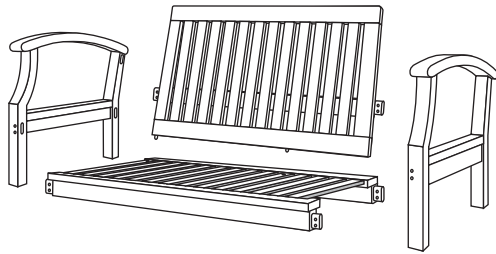

# Manual Instruction For Sevilla Love Seat

The Component For Sevilla Love Seat

Step 1 : Please install the seat of bench to one of leg of bench

Step 2 : Please install the back of bench to step 1

Step 3 : Please install the other leg to step 2

## The Component For Sevilla Club Chair

Step 1 : Please install the seat of bench to one of leg

Step 2 : Please install the back of bench to step 1

Step 3 : Please install the other leg to step 2

Step 4 : Please instal the dowels to hole that available.

# TEAK WOOD 40" COFFEE TABLE

Item name : ROUND TABLE 120 CM

Code :

Dimension : 120\*120\*75 CM