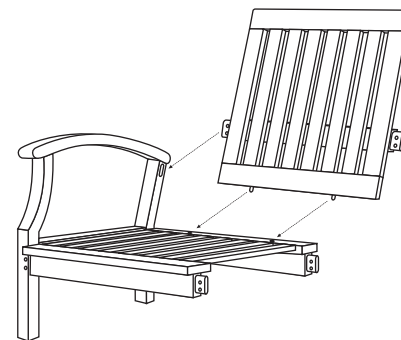

# Manual Instruction For Sevilla Love Seat

The Component For Sevilla Love Seat

Step 1 : Please install the seat of bench to one of leg of bench

Step 2 : Please install the back of bench to step 1

Step 3 : Please install the other leg to step 2

Step 4 : Please instal the dowels to hole that available.

## The Component For Sevilla Club Chair

Step 1 : Please install the seat of bench to one of leg

Step 2 : Please install the back of bench to step 1

Step 3 : Please install the other leg to step 2

Step 4 : Please instal the dowels to hole that available.

# TEAK WOOD 40" COFFEE TABLE

Item name : ROUND TABLE 120 CM

Code :

Dimension : 120\*120\*75 CM