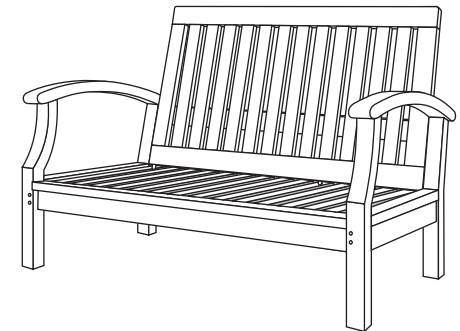

Step 4 : Please instal the dowels to hole that available.