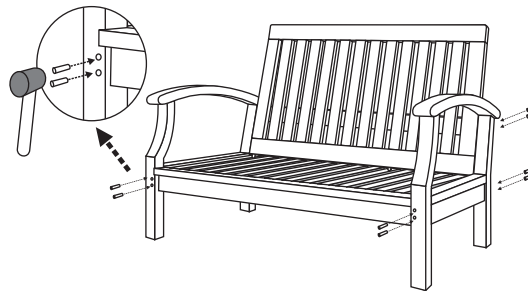

# Manual Instruction For Sevilla Love Seat

The Component For Sevilla Love Seat

Step 1 : Please install the seat of bench to one of leg of bench

Step 2 : Please install the back of bench to step 1

Step 3 : Please install the other leg to step 2

Step 4 : Please instal the dowels to hole that available.

## The Component For Sevilla Club Chair

Step 1 : Please install the seat of bench to one of leg

Step 2 : Please install the back of bench to step 1

Step 3 : Please install the other leg to step 2

Step 4 : Please instal the dowels to hole that available.

# TEAK WOOD 40" COFFEE TABLE

Item name : ROUND TABLE 120 CM

Code :

Dimension : 120\*120\*75 CM