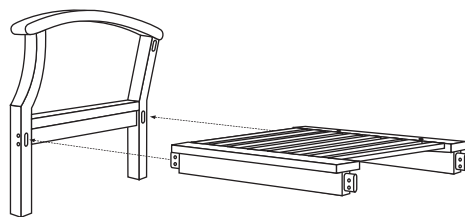

# Manual Instruction For Sevilla Love Seat

The Component For Sevilla Love Seat

Step 1 : Please install the seat of bench to one of leg of bench

Step 2 : Please install the back of bench to step 1

Step 3 : Please install the other leg to step 2

## The Component For Sevilla Club Chair

Step 1 : Please install the seat of bench to one of leg

Step 2 : Please install the back of bench to step 1

Step 3 : Please install the other leg to step 2

Step 4 : Please instal the dowels to hole that available.

# TEAK WOOD 40" COFFEE TABLE

Item name : ROUND TABLE 120 CM

Code :

Dimension : 120\*120\*75 CM