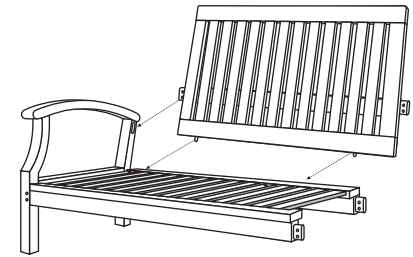

# Manual Instruction For Sevilla Love Seat

The Component For Sevilla Love Seat

Step 1 : Please install the seat of bench to one of leg of bench

Step 2 : Please install the back of bench to step 1

Step 3 : Please install the other leg to step 2

## The Component For Sevilla Club Chair

Step 1 : Please install the seat of bench to one of leg

Step 2 : Please install the back of bench to step 1

Step 3 : Please install the other leg to step 2

Step 4 : Please instal the dowels to hole that available.

# TEAK WOOD 40" COFFEE TABLE

Item name : ROUND TABLE 120 CM

Code :

Dimension : 120\*120\*75 CM