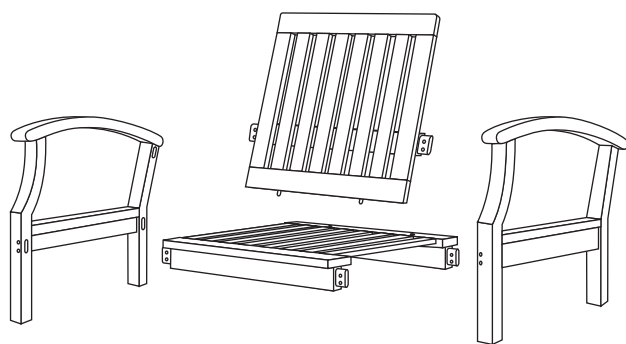

# Manual Instruction For Sevilla Love Seat

The Component For Sevilla Love Seat

Step 1 : Please install the seat of bench to one of leg of bench

Step 2 : Please install the back of bench to step 1

Step 3 : Please install the other leg to step 2

## The Component For Sevilla Club Chair

Step 1 : Please install the seat of bench to one of leg

Step 2 : Please install the back of bench to step 1

Step 3 : Please install the other leg to step 2

Step 4 : Please instal the dowels to hole that available.

# TEAK WOOD 40" COFFEE TABLE

Item name : ROUND TABLE 120 CM

Code :

Dimension : 120\*120\*75 CM