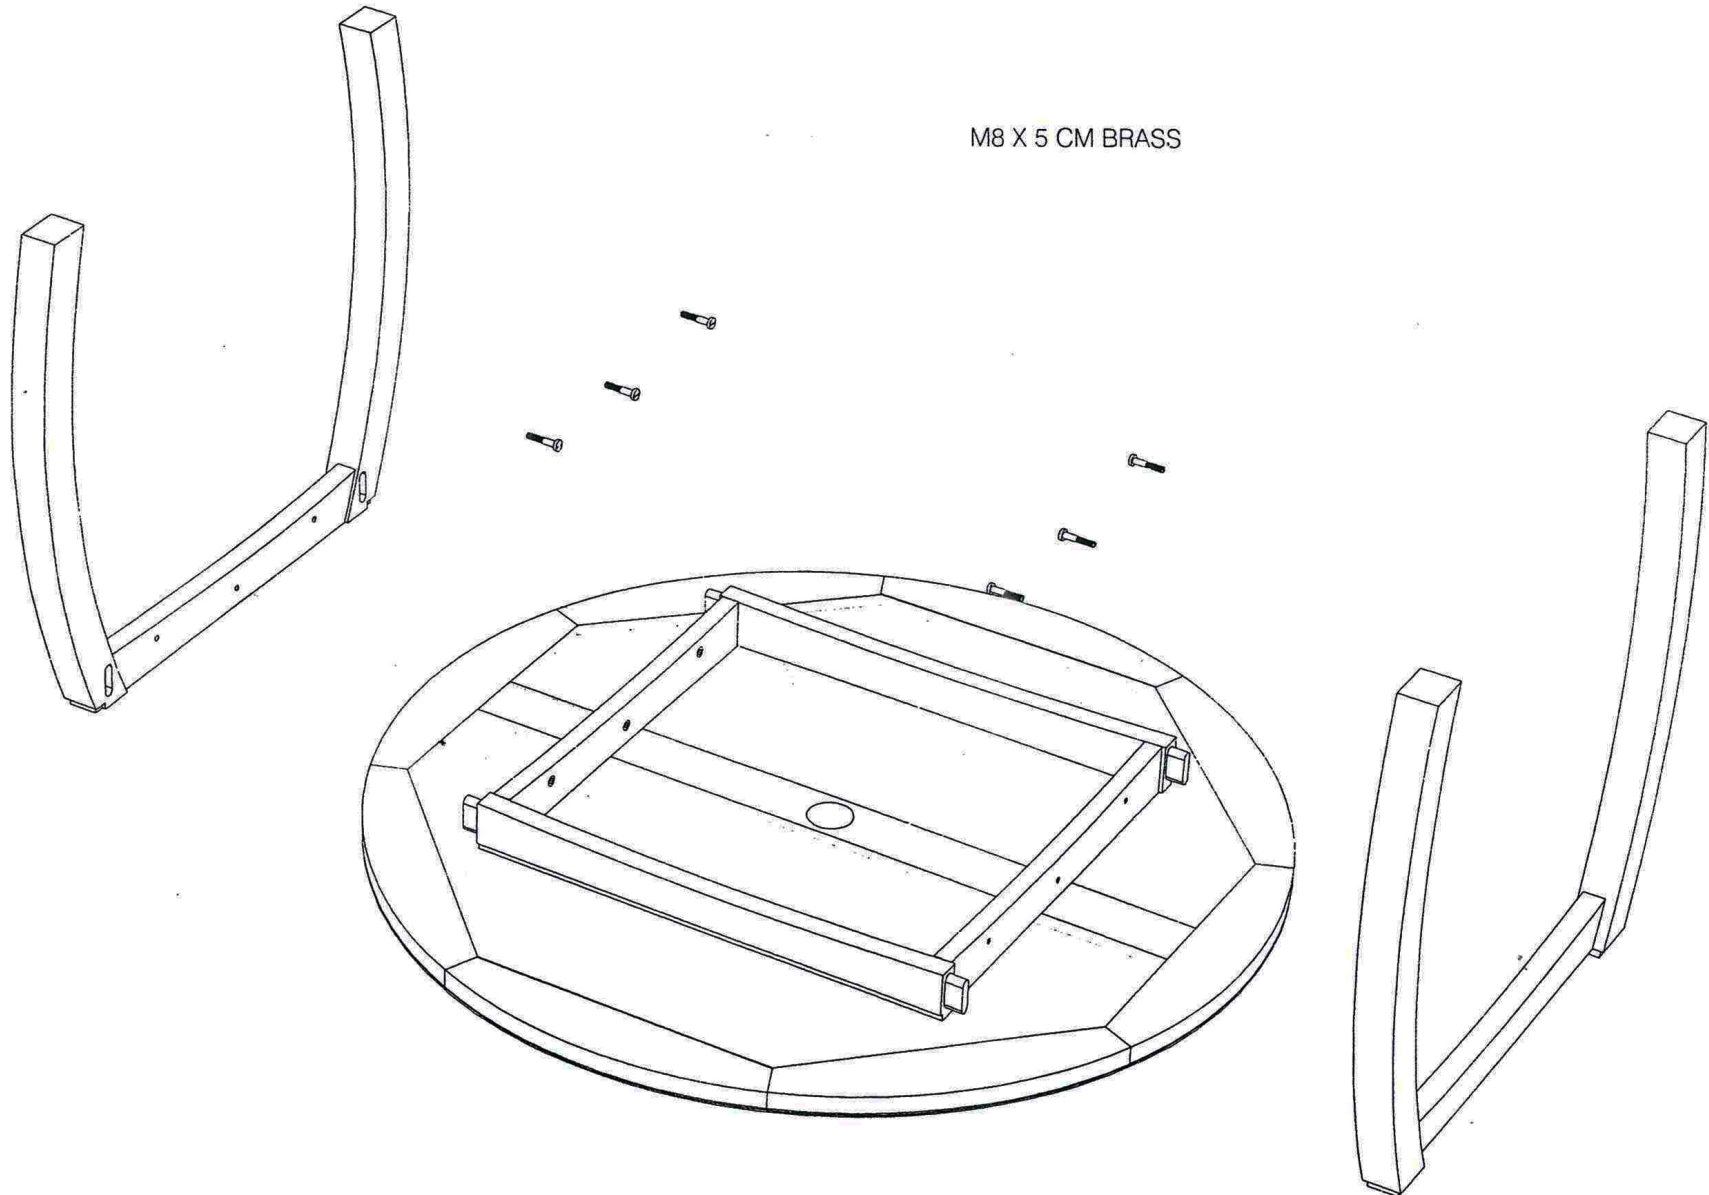

## The Component For Sevilla Club Chair

Step 1 : Please install the seat of bench to one of leg

Step 2 : Please install the back of bench to step 1

Step 3 : Please install the other leg to step 2

Step 4 : Please instal the dowels to hole that available.

# TEAK WOOD 40" COFFEE TABLE

Item name : ROUND TABLE 120 CM

Code :

Dimension : 120\*120\*75 CM