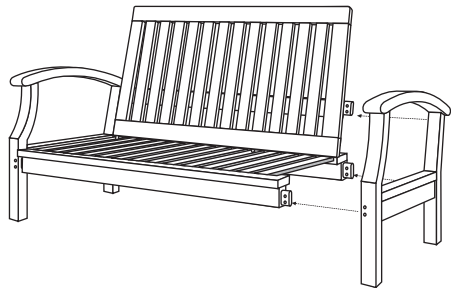

# Manual Instruction For Sevilla Love Seat

The Component For Sevilla Love Seat

Step 1 : Please install the seat of bench to one of leg of bench

Step 2 : Please install the back of bench to step 1

Step 3 : Please install the other leg to step 2

## The Component For Sevilla Club Chair

Step 1 : Please install the seat of bench to one of leg

Step 2 : Please install the back of bench to step 1

Step 3 : Please install the other leg to step 2

Step 4 : Please instal the dowels to hole that available.

# TEAK WOOD 40" COFFEE TABLE

Item name : ROUND TABLE 120 CM

Code :

Dimension : 120\*120\*75 CM